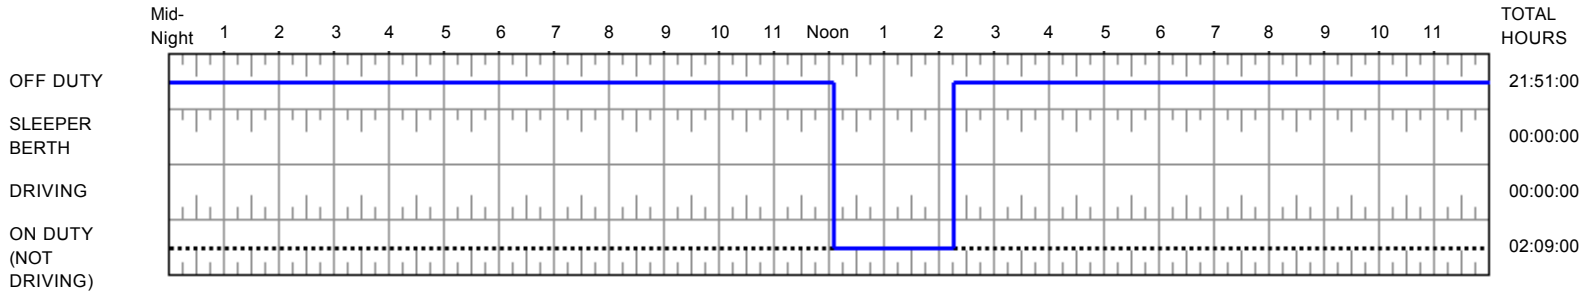

DOT HOS Report

Driver Name: Driver 2
Co-Driver Name:
Carrier Name & Address: SERVICIO DE TRANSPORT INTERNACIONAL
9750 Colonia Partido Senecu
Ciudad Juarez, MX 32470
Total Miles Driver: 0.0
Terminal:
Date: 5/30/2014
Vehicle Number: 557341-335
Trailer Number:
Manifest Number:
Shipper:
Commodity:

Time	Status	Address	Comments
12:00 AM	Off Duty	2446 AVANIDA DE LA FUENTES SAN DIEGO, CA 92154	
12:04 PM	On Duty	2458 AVANIDA DE LA FUENTES SAN DIEGO, CA 92154	
*2:13 PM	Off Duty	2458 AVANIDA DE LA FUENTES SAN DIEGO, CA 92154	

Note: * record has been edited by supervisor (see below).

Supervisor Edits

2:13 PM On Duty from: On Duty to: Off Duty ; edited by servicioorlando at 5/30/2014 4:54:23 PM supervisor comments=Falla de sistema

I hereby certify the above is true and correct: _____
(driver signature)