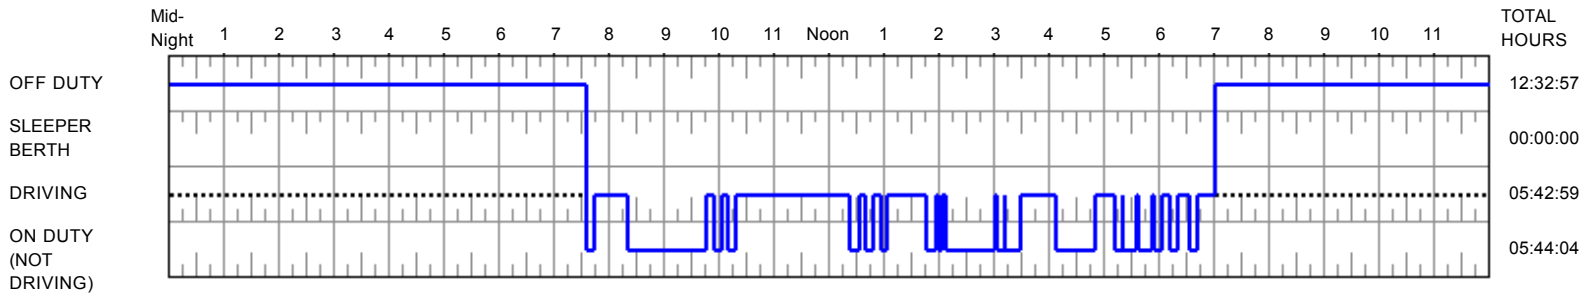

**Date:** 5/28/2014  
**Vehicle Number:** 557341-479  
**Trailer Number:** 479, 883993  
**Manifest Number:** 746124  
**Shipper:** TOYOTA  
**Commodity:** AUTO PART

Time	Status	Address	Comments
12:00 AM	Off Duty	MEX-2 TECATE, CA 21478	
7:33 AM	On Duty	MEX-2 TECATE / BAJA CALIFORNIA, MX 21478	
7:43 AM	Driving	MEX-2 TECATE / BAJA CALIFORNIA, MX 21478	
8:18 AM	On Duty	8954 AVENIDA SOR JUANA INES DE LA CRUZ TIJUANA / BAJA CALIFORNIA, MX 22434	
9:45 AM	Driving	AVENIDA INTERNACIONAL TIJUANA / BAJA CALIFORNIA, MX 22434	
9:54 AM	On Duty	Closest Landmark: Otay Mesa POE SAN DIEGO, CA 92154	
10:03 AM	Driving	Closest Landmark: Otay Mesa POE SAN DIEGO, CA 92154	
10:08 AM	On Duty	9076 SIEMPRE VIVA RD SAN DIEGO, CA 92154	
10:17 AM	Driving	2426 AVANIDA DE LA FUENTES SAN DIEGO, CA 92154	
12:22 PM	On Duty	2468 AVANIDA DE LA FUENTES SAN DIEGO, CA 92154	
12:31 PM	Driving	8992 SIEMPRE VIVA RD SAN DIEGO, CA 92154	
12:38 PM	On Duty	LA MEDIA RD SAN DIEGO, CA 92154	
12:47 PM	Driving	AVENIDA INTERNACIONAL TIJUANA / BAJA CALIFORNIA, MX 22420	
12:55 PM	On Duty	AVENIDA ADUANA GARITA TIJUANA / BAJA CALIFORNIA, MX 22430	