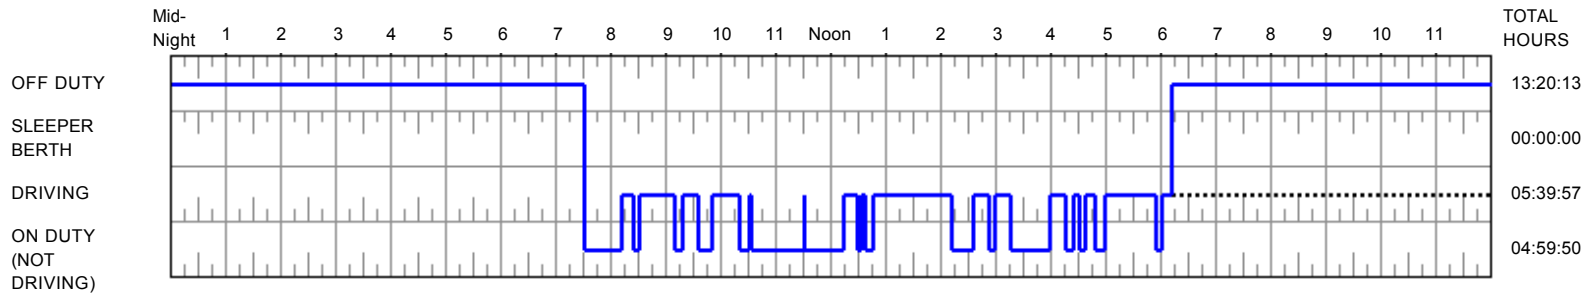

DOT HOS Report

Driver Name: Driver 1
Co-Driver Name:
Carrier Name & Address: SERVICIO DE TRANSPORT INTERNACIONAL
9750 Colonia Partido Senecu
Ciudad Juarez, MX 32470
Total Miles Driver: 117.1
Terminal:

Date: 5/27/2014
Vehicle Number: 557341-479
Trailer Number: 479, 893734, 888519, 883993
Manifest Number: 745858, 14052716, 746124
Shipper: TOYOTA
Commodity: AUTO PART, PLASTIC

Time	Status	Address	Comments
11:29 AM	Driving	AVENIDA INTERNACIONAL TIJUANA / BAJA CALIFORNIA, MX 22434	
11:30 AM	On Duty	3396 AVENIDA SOR JUANA INES DE LA CRUZ TIJUANA / BAJA CALIFORNIA, MX 22434	
12:13 PM	Driving	1312 AVENIDA SOR JUANA INES DE LA CRUZ TIJUANA / BAJA CALIFORNIA, MX 22434	
12:27 PM	On Duty	Closest Landmark: Otay Mesa POE SAN DIEGO, CA 92154	
12:33 PM	Driving	Closest Landmark: Otay Mesa POE SAN DIEGO, CA 92154	
12:37 PM	On Duty	9074 SIEMPRE VIVA RD SAN DIEGO, CA 92154	
12:45 PM	Driving	8898 PASEO DE LA FUENTE SAN DIEGO, CA 92154	
2:11 PM	On Duty	MEX-2 TECATE / BAJA CALIFORNIA, MX 21478	
2:33 PM	Driving	MEX-2 TECATE / BAJA CALIFORNIA, MX 21478	
2:51 PM	On Duty	MEX-2D TIJUANA / BAJA CALIFORNIA, MX	
2:58 PM	Driving	MEX-2D TIJUANA / BAJA CALIFORNIA, MX	
3:16 PM	On Duty	2 PABLO PICASSO TIJUANA / BAJA CALIFORNIA, MX 22435	
3:58 PM	Driving	AVENIDA INTERNACIONAL TIJUANA / BAJA CALIFORNIA, MX 22434