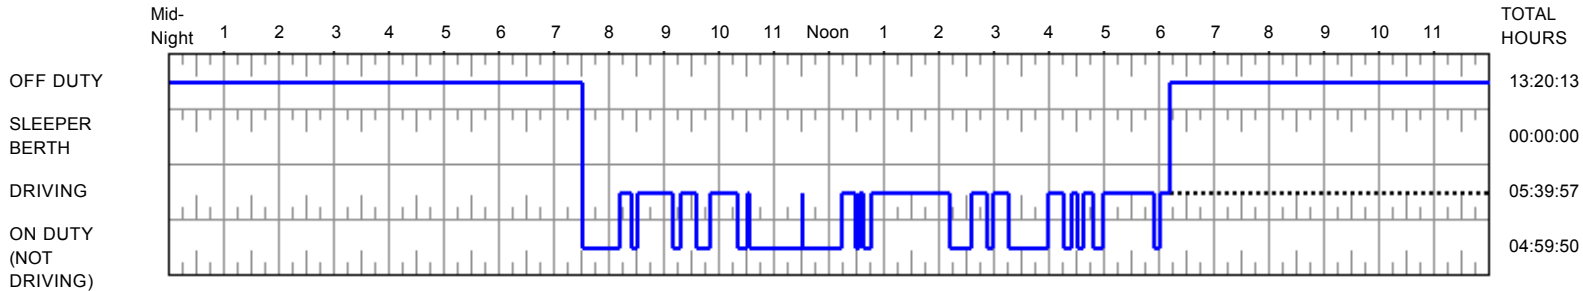

DOT HOS Report

Driver Name: Driver 1
Co-Driver Name:
Carrier Name & Address: SERVICIO DE TRANSPORT INTERNACIONAL
9750 Colonia Partido Senecu
Ciudad Juarez, MX 32470
Total Miles Driver: 117.1
Terminal:

Date: 5/27/2014
Vehicle Number: 557341-479
Trailer Number: 479, 893734, 888519, 883993
Manifest Number: 745858, 14052716, 746124
Shipper: TOYOTA
Commodity: AUTO PART, PLASTIC

Time	Status	Address	Comments
12:00 AM	Off Duty	2448 AVANIDA DE LA FUENTES SAN DIEGO, CA 92154	
7:30 AM	On Duty	2420 AVANIDA DE LA FUENTES SAN DIEGO, CA 92154	
7:39 AM	On Duty	8898 PASEO DE LA FUENTE SAN DIEGO, CA 92154	
8:10 AM	Driving	8999 KERNS ST SAN DIEGO, CA 92154	
8:24 AM	On Duty	AVENIDA ADUANA GARITA TIJUANA / BAJA CALIFORNIA, MX 22430	
8:29 AM	Driving	AVENIDA ADUANA GARITA TIJUANA / BAJA CALIFORNIA, MX 22430	
9:09 AM	On Duty	MEX-2 TECATE / BAJA CALIFORNIA, MX 21478	
9:17 AM	Driving	MEX-2 TECATE / BAJA CALIFORNIA, MX 21478	
9:34 AM	On Duty	MEX-2 TECATE / BAJA CALIFORNIA, MX 21478	
9:49 AM	Driving	MEX-2 TECATE / BAJA CALIFORNIA, MX 21478	
10:19 AM	On Duty	19398 AVENIDA SOR JUANA INES DE LA CRUZ TIJUANA / BAJA CALIFORNIA, MX 22224	
10:31 AM	Driving	18980 AVENIDA SOR JUANA INES DE LA CRUZ TIJUANA / BAJA CALIFORNIA, MX 22224	
10:31 AM	On Duty	18882 AVENIDA SOR JUANA INES DE LA CRUZ TIJUANA / BAJA CALIFORNIA, MX 22224