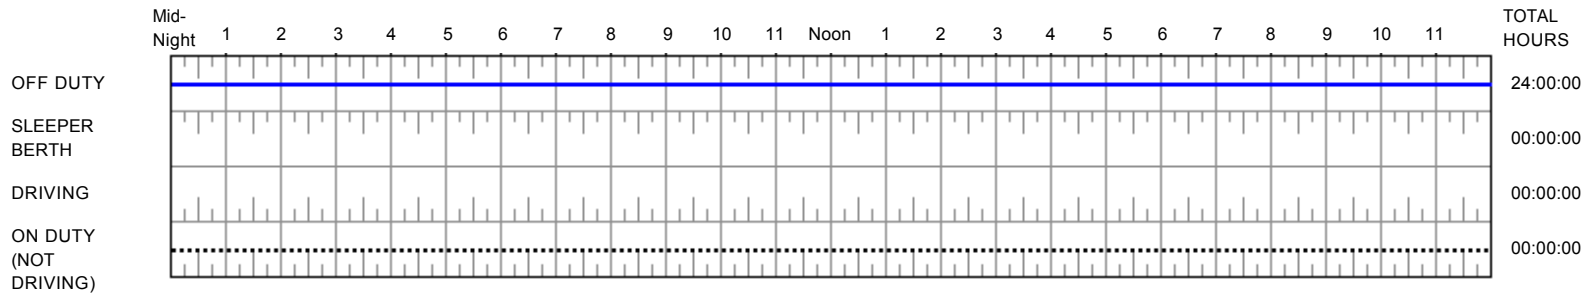

DOT HOS Report

Driver Name: Driver 2 **Date:** 5/31/2014
Co-Driver Name: **Vehicle Number:**
Carrier Name & Address: SERVICIO DE TRANSPORT INTERNACIONAL
9750 Colonia Partido Senecu **Trailer Number:**
Ciudad Juarez, MX 32470 **Manifest Number:**
Total Miles Driver: 0.0 **Shipper:**
Terminal: **Commodity:**

Time	Status	Address	Comments
12:00 AM	Off Duty	2458 AVANIDA DE LA FUENTES SAN DIEGO, CA 92154	

I hereby certify the above is true and correct: * _____
(driver signature)

Note: ** Signature received electronically.