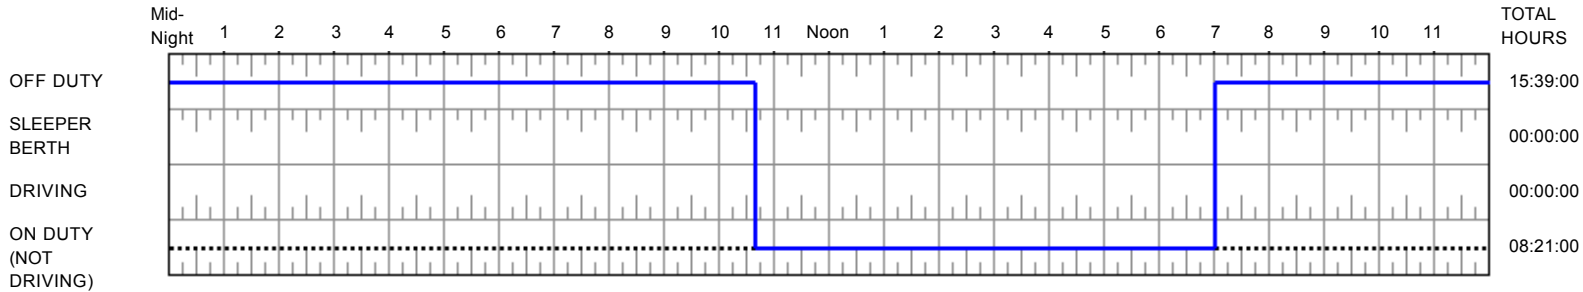

DOT HOS Report

Driver Name: Driver 2 **Date:** 5/28/2014
Co-Driver Name: **Vehicle Number:** 557341-335
Carrier Name & Address: SERVICIO DE TRANSPORT INTERNACIONAL
9750 Colonia Partido Senecu
Ciudad Juarez, MX 32470 **Trailer Number:**
Manifest Number:
Shipper:
Commodity:

Terminal:

Time	Status	Address	Comments
12:00 AM	Off Duty	2400 AVANIDA DE LA FUENTES Tijuana, CA 92154	
10:39 AM	On Duty	2446 AVANIDA DE LA FUENTES SAN DIEGO, CA 92154	
*7:00 PM	Off Duty	2446 AVANIDA DE LA FUENTES SAN DIEGO, CA 92154	

Note: * record has been edited by supervisor (see below).

Supervisor Edits

7:00 PM On Duty from: On Duty to: Off Duty ; edited by servicioorlando at 5/29/2014 3:55:12 PM supervisor comments=falla sistema

I hereby certify the above is true and correct: _____
(driver signature)