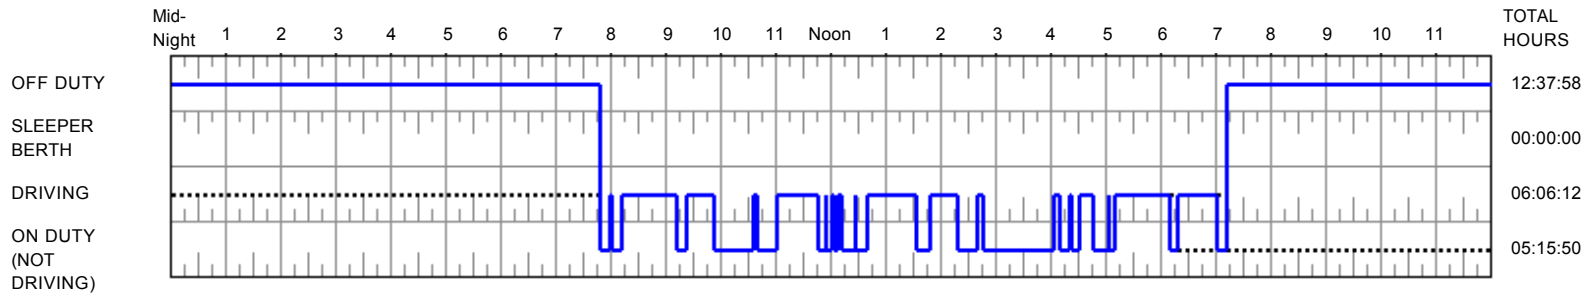

DOT HOS Report

Driver Name: Driver 1
Co-Driver Name:
Carrier Name & Address: SERVICIO DE TRANSPORT INTERNACIONAL
9750 Colonia Partido Senecu
Ciudad Juarez, MX 32470
Total Miles Driver: 94.5
Terminal:

Date: 5/29/2014
Vehicle Number: 557341-479
Trailer Number: 479, 883993
Manifest Number: 746124
Shipper: TOYOTA
Commodity: AUTO PART

Time	Status	Address	Comments
11:54 AM	On Duty	9032 SIEMPRE VIVA RD SAN DIEGO, CA 92154	
11:59 AM	Driving	2504 DRUCKER LN SAN DIEGO, CA 92154	
12:02 PM	On Duty	21 AVENIDA FRANCISCO EUSEBIO KINO N TIJUANA / BAJA CALIFORNIA, MX 22430	
12:07 PM	Driving	21 AVENIDA FRANCISCO EUSEBIO KINO N TIJUANA / BAJA CALIFORNIA, MX 22430	
12:09 PM	On Duty	17601 J M SALVATIERRA TIJUANA / BAJA CALIFORNIA, MX 22430	
12:25 PM	Driving	AVENIDA ADUANA GARITA TIJUANA / BAJA CALIFORNIA, MX 22430	
12:26 PM	On Duty	AVENIDA ADUANA GARITA TIJUANA / BAJA CALIFORNIA, MX 22430	
12:39 PM	Driving	BOULEVARD DE LAS BELLAS ARTES/BOULEVARD 3RA NORTE TIJUANA / BAJA CALIFORNIA, MX 22430	
1:32 PM	On Duty	MEX-2 TECATE / BAJA CALIFORNIA, MX 21478	
1:48 PM	Driving	MEX-2 TECATE / BAJA CALIFORNIA, MX 21478	
2:17 PM	On Duty	ANDADOR CHILPANCINGO TIJUANA / BAJA CALIFORNIA, MX 22224