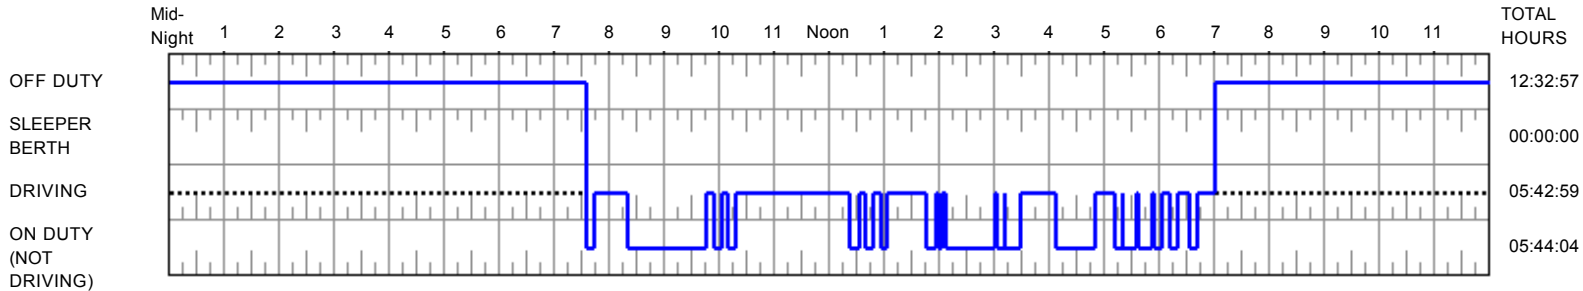

DOT HOS Report

Driver Name: Driver 1
Co-Driver Name:
Carrier Name & Address: SERVICIO DE TRANSPORT INTERNACIONAL
9750 Colonia Partido Senecu
Ciudad Juarez, MX 32470
Total Miles Driver: 73.2
Terminal:

Date: 5/28/2014
Vehicle Number: 557341-479
Trailer Number: 479, 883993
Manifest Number: 746124
Shipper: TOYOTA
Commodity: AUTO PART

Time	Status	Address	Comments
5:19 PM	Driving	3 DAVID ALFARO SIQUEIROS TIJUANA / BAJA CALIFORNIA, MX 22435	
5:19 PM	On Duty	5469 AVENIDA SOR JUANA INES DE LA CRUZ TIJUANA / BAJA CALIFORNIA, MX 22435	
5:33 PM	Driving	AVENIDA INTERNACIONAL TIJUANA / BAJA CALIFORNIA, MX 22434	
5:36 PM	On Duty	AVENIDA INTERNACIONAL TIJUANA / BAJA CALIFORNIA, MX 22434	
5:51 PM	Driving	AVENIDA INTERNACIONAL TIJUANA / BAJA CALIFORNIA, MX 22434	
5:53 PM	On Duty	Closest Landmark: Otay Mesa POE SAN DIEGO, CA 92154	
6:02 PM	Driving	Closest Landmark: Otay Mesa POE SAN DIEGO, CA 92154	
6:10 PM	On Duty	8898 PASEO DE LA FUENTE SAN DIEGO, CA 92154	
6:20 PM	Driving	8898 PASEO DE LA FUENTE SAN DIEGO, CA 92154	
6:31 PM	On Duty	Closest Landmark: Otay Mesa POE SAN DIEGO, CA 92154	
6:40 PM	Driving	Closest Landmark: Otay Mesa POE SAN DIEGO, CA 92154	
*7:00 PM	Off Duty	Closest Landmark: Otay Mesa POE SAN DIEGO, CA 92154	

Note: * record has been edited by supervisor (see below).