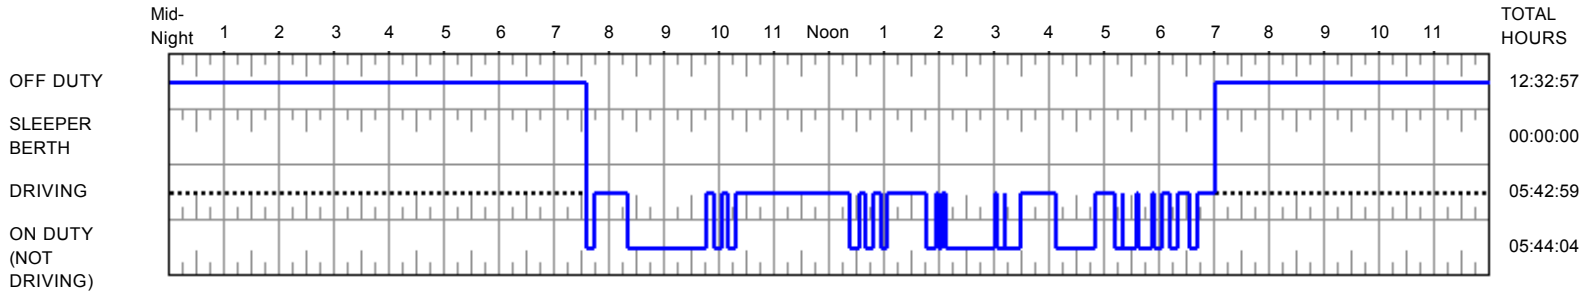

DOT HOS Report

Driver Name: Driver 1
Co-Driver Name:
Carrier Name & Address: SERVICIO DE TRANSPORT INTERNACIONAL
9750 Colonia Partido Senecu
Ciudad Juarez, MX 32470
Total Miles Driver: 73.2
Terminal:

Date: 5/28/2014
Vehicle Number: 557341-479
Trailer Number: 479, 883993
Manifest Number: 746124
Shipper: TOYOTA
Commodity: AUTO PART

Time	Status	Address	Comments
1:02 PM	Driving	AVENIDA ADUANA GARITA TIJUANA / BAJA CALIFORNIA, MX 22430	
1:44 PM	On Duty	MEX-2 TECATE / BAJA CALIFORNIA, MX 21478	
1:55 PM	Driving	MEX-2 TECATE / BAJA CALIFORNIA, MX 21478	
1:57 PM	On Duty	MEX-2 TECATE / BAJA CALIFORNIA, MX 21478	
2:02 PM	Driving	MEX-2 TECATE / BAJA CALIFORNIA, MX 21478	
2:06 PM	On Duty	MEX-2 TECATE / BAJA CALIFORNIA, MX 21478	
2:59 PM	Driving	MEX-2 TECATE / BAJA CALIFORNIA, MX 21478	
3:01 PM	On Duty	MEX-2 TECATE / BAJA CALIFORNIA, MX 21478	
3:10 PM	Driving	MEX-2 TECATE / BAJA CALIFORNIA, MX 21478	
3:10 PM	On Duty	MEX-2 TECATE / BAJA CALIFORNIA, MX 21478	
3:28 PM	Driving	MEX-2 TECATE / BAJA CALIFORNIA, MX 21478	
4:06 PM	On Duty	18058 AVENIDA SOR JUANA INES DE LA CRUZ TIJUANA / BAJA CALIFORNIA, MX 22434	
4:49 PM	Driving	12579 AVENIDA SOR JUANA INES DE LA CRUZ TIJUANA / BAJA CALIFORNIA, MX 22435	
5:11 PM	On Duty	8363 AVENIDA SOR JUANA INES DE LA CRUZ TIJUANA / BAJA CALIFORNIA, MX 22435