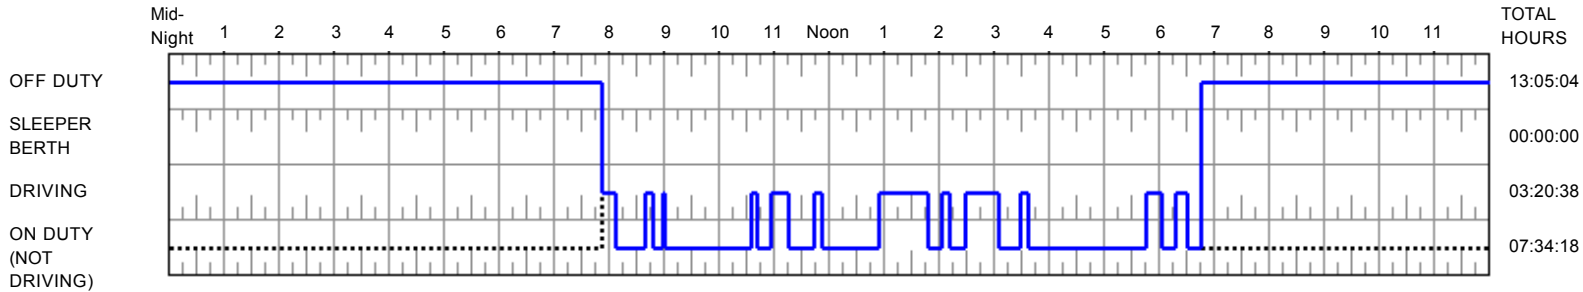

DOT HOS Report

Driver Name:	Driver 4	Date:	5/27/2014
Co-Driver Name:		Vehicle Number:	557341-470
Carrier Name & Address:	SERVICIO DE TRANSPORT INTERNACIONAL 9750 Colonia Partido Senecu Ciudad Juarez, MX 32470	Trailer Number:	888014, 893365, 534270
Total Miles Driver:	54.8	Manifest Number:	746860, 746114, 747061
Terminal:		Shipper:	TOYOTA
		Commodity:	PLASTIC, RADIADOR, METAL RACK

Time	Status	Address	Comments

Note: * record has been edited by supervisor (see below).

Supervisor Edits

6:45 PM	On Duty	from: On Duty to: Off Duty ; edited by servicioorlando at 5/28/2014 2:38:28 PM	supervisor comments=falla de sistema

I hereby certify the above is true and correct: ** _____
(driver signature)

Note: ** Signature received electronically.