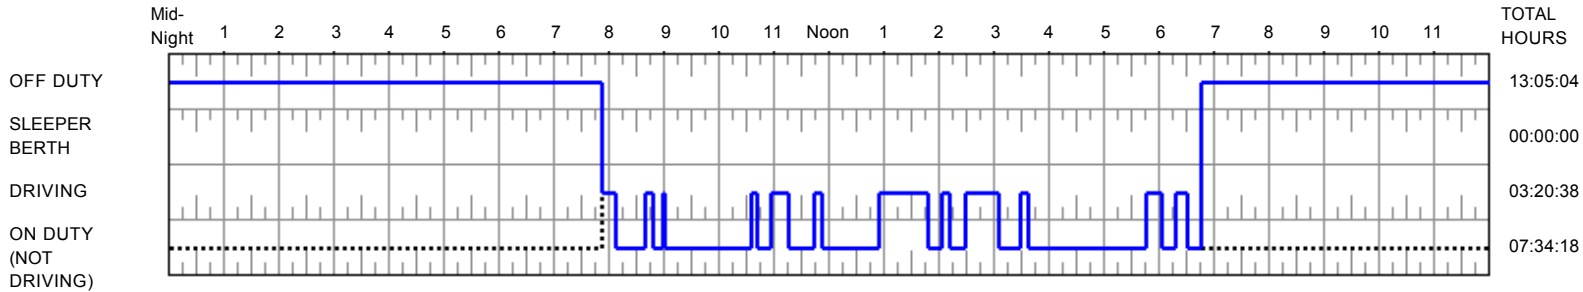

DOT HOS Report

Driver Name: Driver 4
Co-Driver Name:
Carrier Name & Address: SERVICIO DE TRANSPORT INTERNACIONAL
9750 Colonia Partido Senecu
Ciudad Juarez, MX 32470
Total Miles Driver: 54.8
Terminal:

Date: 5/27/2014
Vehicle Number: 557341-470
Trailer Number: 888014, 893365, 534270
Manifest Number: 746860, 746114, 747061
Shipper: TOYOTA
Commodity: PLASTIC, RADIADOR, METAL RACK

Time	Status	Address	Comments
12:00 AM	Off Duty	NIDO LAS AGUILAS TIJUANA, CA 22224	
7:50 AM	Driving	NIDO LAS AGUILAS TIJUANA / BAJA CALIFORNIA, MX 22224	
8:06 AM	On Duty	AVENIDA INTERNACIONAL TIJUANA / BAJA CALIFORNIA, MX 22434	
8:38 AM	Driving	AVENIDA INTERNACIONAL TIJUANA / BAJA CALIFORNIA, MX 22434	
8:47 AM	On Duty	AVENIDA INTERNACIONAL TIJUANA / BAJA CALIFORNIA, MX 22434	
8:58 AM	Driving	AVENIDA INTERNACIONAL TIJUANA / BAJA CALIFORNIA, MX 22434	
8:59 AM	On Duty	AVENIDA INTERNACIONAL TIJUANA / BAJA CALIFORNIA, MX 22434	
10:34 AM	Driving	AVENIDA INTERNACIONAL TIJUANA / BAJA CALIFORNIA, MX 22434	
10:40 AM	On Duty	Closest Landmark: Otay Mesa POE SAN DIEGO, CA 92154	
10:56 AM	Driving	Closest Landmark: Otay Mesa POE SAN DIEGO, CA 92154	
11:14 AM	On Duty	Closest Landmark: Otay Mesa POE SAN DIEGO, CA 92154	
11:42 AM	Driving	Closest Landmark: Otay Mesa POE SAN DIEGO, CA 92154