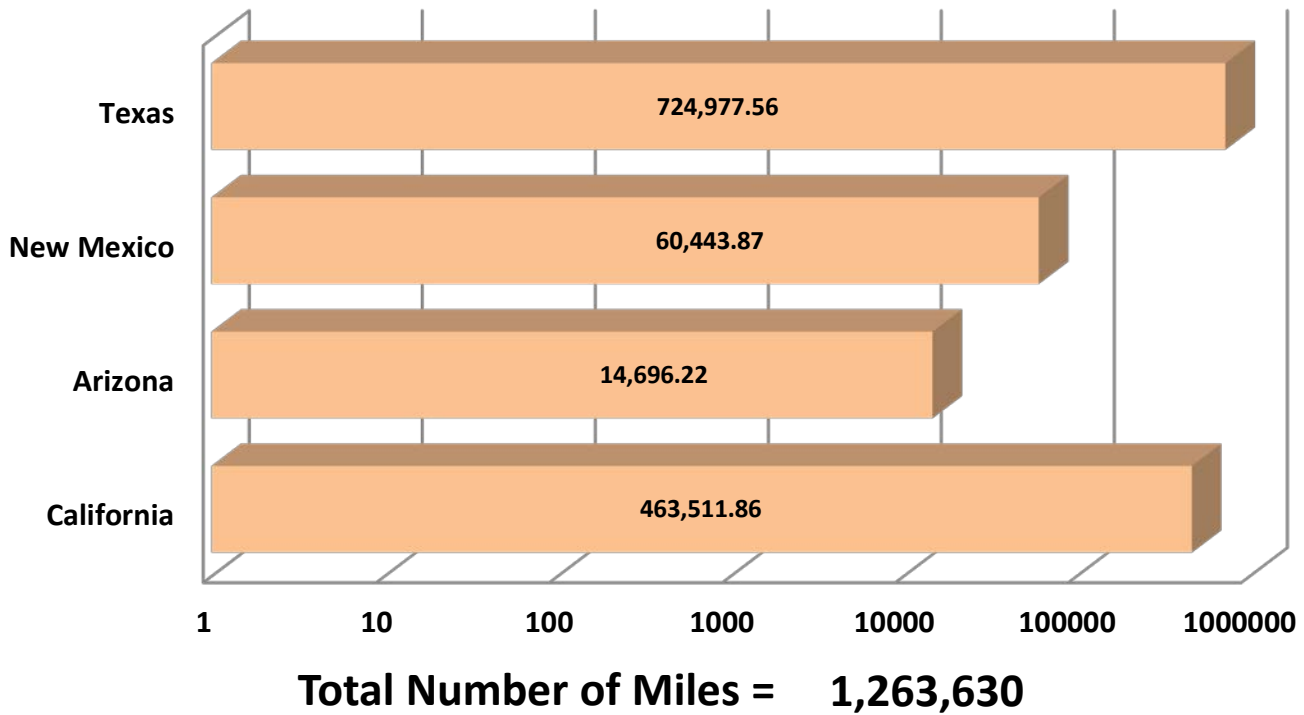

Transportation Cargo Solutions	4
Transportes Monteblanco	353
Importaciones y Distribuciones Latina America Gami SA de CV	57
Total Number of Inspections	5,545

*Aggregate Data thru October 5, 2014

Carrier Name	Number of Crossings
TRANSPORTES OLYMPIC	352
MOISES ALVAREZ PEREZ	8
BAJA EXPRESS TRANSPORTES SA DE CV	250
TRANSPORTES DEL VALLE DE GUADALUPE SA DE CV	497
SERVICIOS REFRIGERADOS INTERNACIONALES SA DE CV	168
HIGIENICOS Y DESECHABLES DEL BAJIO SA DE CV	9
JOSE GUADALUPE MORALES GUEVARA DBA FLETES MORALES	209

Southern Border States Miles

*Aggregate Data thru October 10, 2014

Southern Border States	Number of Miles
California	463,511.86
Arizona	14,696.22
New Mexico	60,443.87
Texas	724,977.56
Total Southern Border States Miles	1,263,630

Non-Border States Miles

*Aggregate Data thru October 10, 2014

Non- Border States Miles	Number of Miles
Alabama	17,965.53
Arkansas	29,443.12

Colorado	3,094.01
Connecticut	584.31
Delaware	47.99
Florida	24,392.20
Georgia	8,361.60
Idaho	1,449.23
Illinois	7,041.12
Indiana	4,461.43
Iowa	4,607.40
Kansas	9,616.75
Kentucky	13,221.17
Louisiana	29,043.93
Maine	364.10
Maryland	764.88
Massachusetts	555.71
Michigan	807.74
Minnesota	1,745.73
Mississippi	14,287.39
Missouri	7,683.81
Nebraska	3,256.64
Nevada	1,470.93
New Jersey	415.39
New York	903.18
North Carolina	699.86
North Dakota	442.46
Ohio	9,039.16
Oklahoma	12,870.73
Oregon	2,651.78
Pennsylvania	6,147.92
Rhode Island	20.57
South Carolina	2,306.99
South Dakota	1,045.35
Tennessee	22,911.14
Utah	2,577.86
Virginia	5,729.42
Washington	1,346.71

West Virginia	1,005.77
Wisconsin	230.19
Wyoming	781.23
Total Non-Border States Miles	255,392

*Aggregate Data thru October 10, 2014

Crossings Locations	
Eagle Pass, TX	34
Calexico, CA	4
Colombia	62
Laredo WTB, TX	711
Oro Grande, CA	1
Otay Mesa, CA	21384
Santa Teresa, NM	2053
Tecate, CA	496
Ysleta, TX	3480