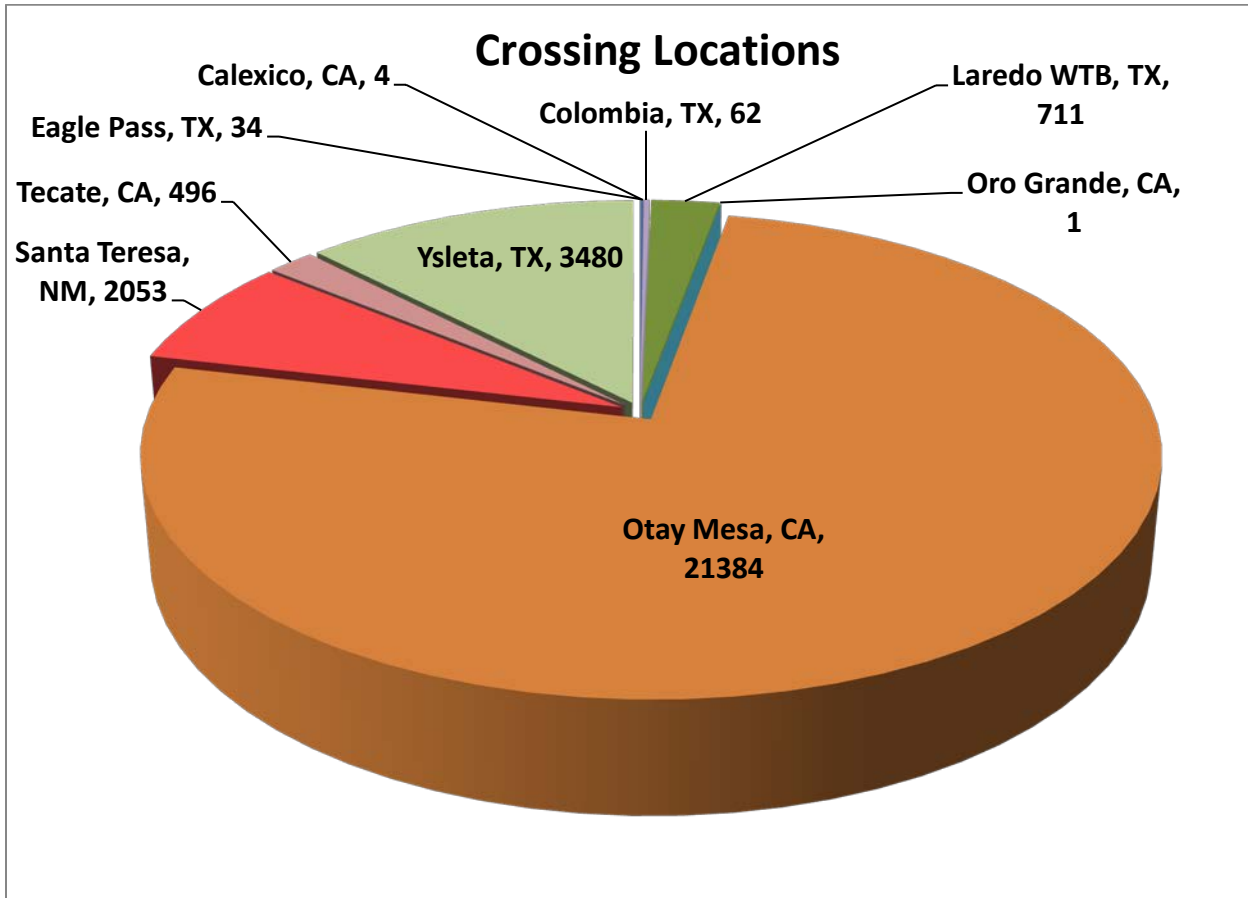

GRUPO BEHR	576
SERVICIOS DE TRANSPORTE INTERNACIONAL Y LOCAL	20102
RAM TRUCKING	5
GCC TRANSPORTE SA DE CV	5528
SERGIO TRISTAN MADONALDO DBA TRISTAN TRANSPORT	60
TRANSPORTATION AND CARGO SOLUTIONS	6
TRANSPORTES MONTEBLANCO	390
Importaciones y Distribuciones Latina America Gami SA de CV	65
Total Number of Crossings	28,225

Southern Border States Miles

*Aggregate Data thru October 10, 2014

Southern Border States	Number of Miles
California	463,511.86
Arizona	14,696.22
New Mexico	60,443.87
Texas	724,977.56
Total Southern Border States Miles	1,263,630

Non-Border States Miles

*Aggregate Data thru October 10, 2014

Non- Border States Miles	Number of Miles
Alabama	17,965.53
Arkansas	29,443.12

Colorado	3,094.01
Connecticut	584.31
Delaware	47.99
Florida	24,392.20
Georgia	8,361.60
Idaho	1,449.23
Illinois	7,041.12
Indiana	4,461.43
Iowa	4,607.40
Kansas	9,616.75
Kentucky	13,221.17
Louisiana	29,043.93
Maine	364.10
Maryland	764.88
Massachusetts	555.71
Michigan	807.74
Minnesota	1,745.73
Mississippi	14,287.39
Missouri	7,683.81
Nebraska	3,256.64
Nevada	1,470.93
New Jersey	415.39
New York	903.18
North Carolina	699.86
North Dakota	442.46
Ohio	9,039.16
Oklahoma	12,870.73
Oregon	2,651.78
Pennsylvania	6,147.92
Rhode Island	20.57
South Carolina	2,306.99
South Dakota	1,045.35
Tennessee	22,911.14
Utah	2,577.86
Virginia	5,729.42
Washington	1,346.71

West Virginia	1,005.77
Wisconsin	230.19
Wyoming	781.23
Total Non-Border States Miles	255,392

*Aggregate Data thru October 10, 2014

Crossings Locations	
Eagle Pass, TX	34
Calexico, CA	4
Colombia	62
Laredo WTB, TX	711
Oro Grande, CA	1
Otay Mesa, CA	21384
Santa Teresa, NM	2053
Tecate, CA	496
Ysleta, TX	3480