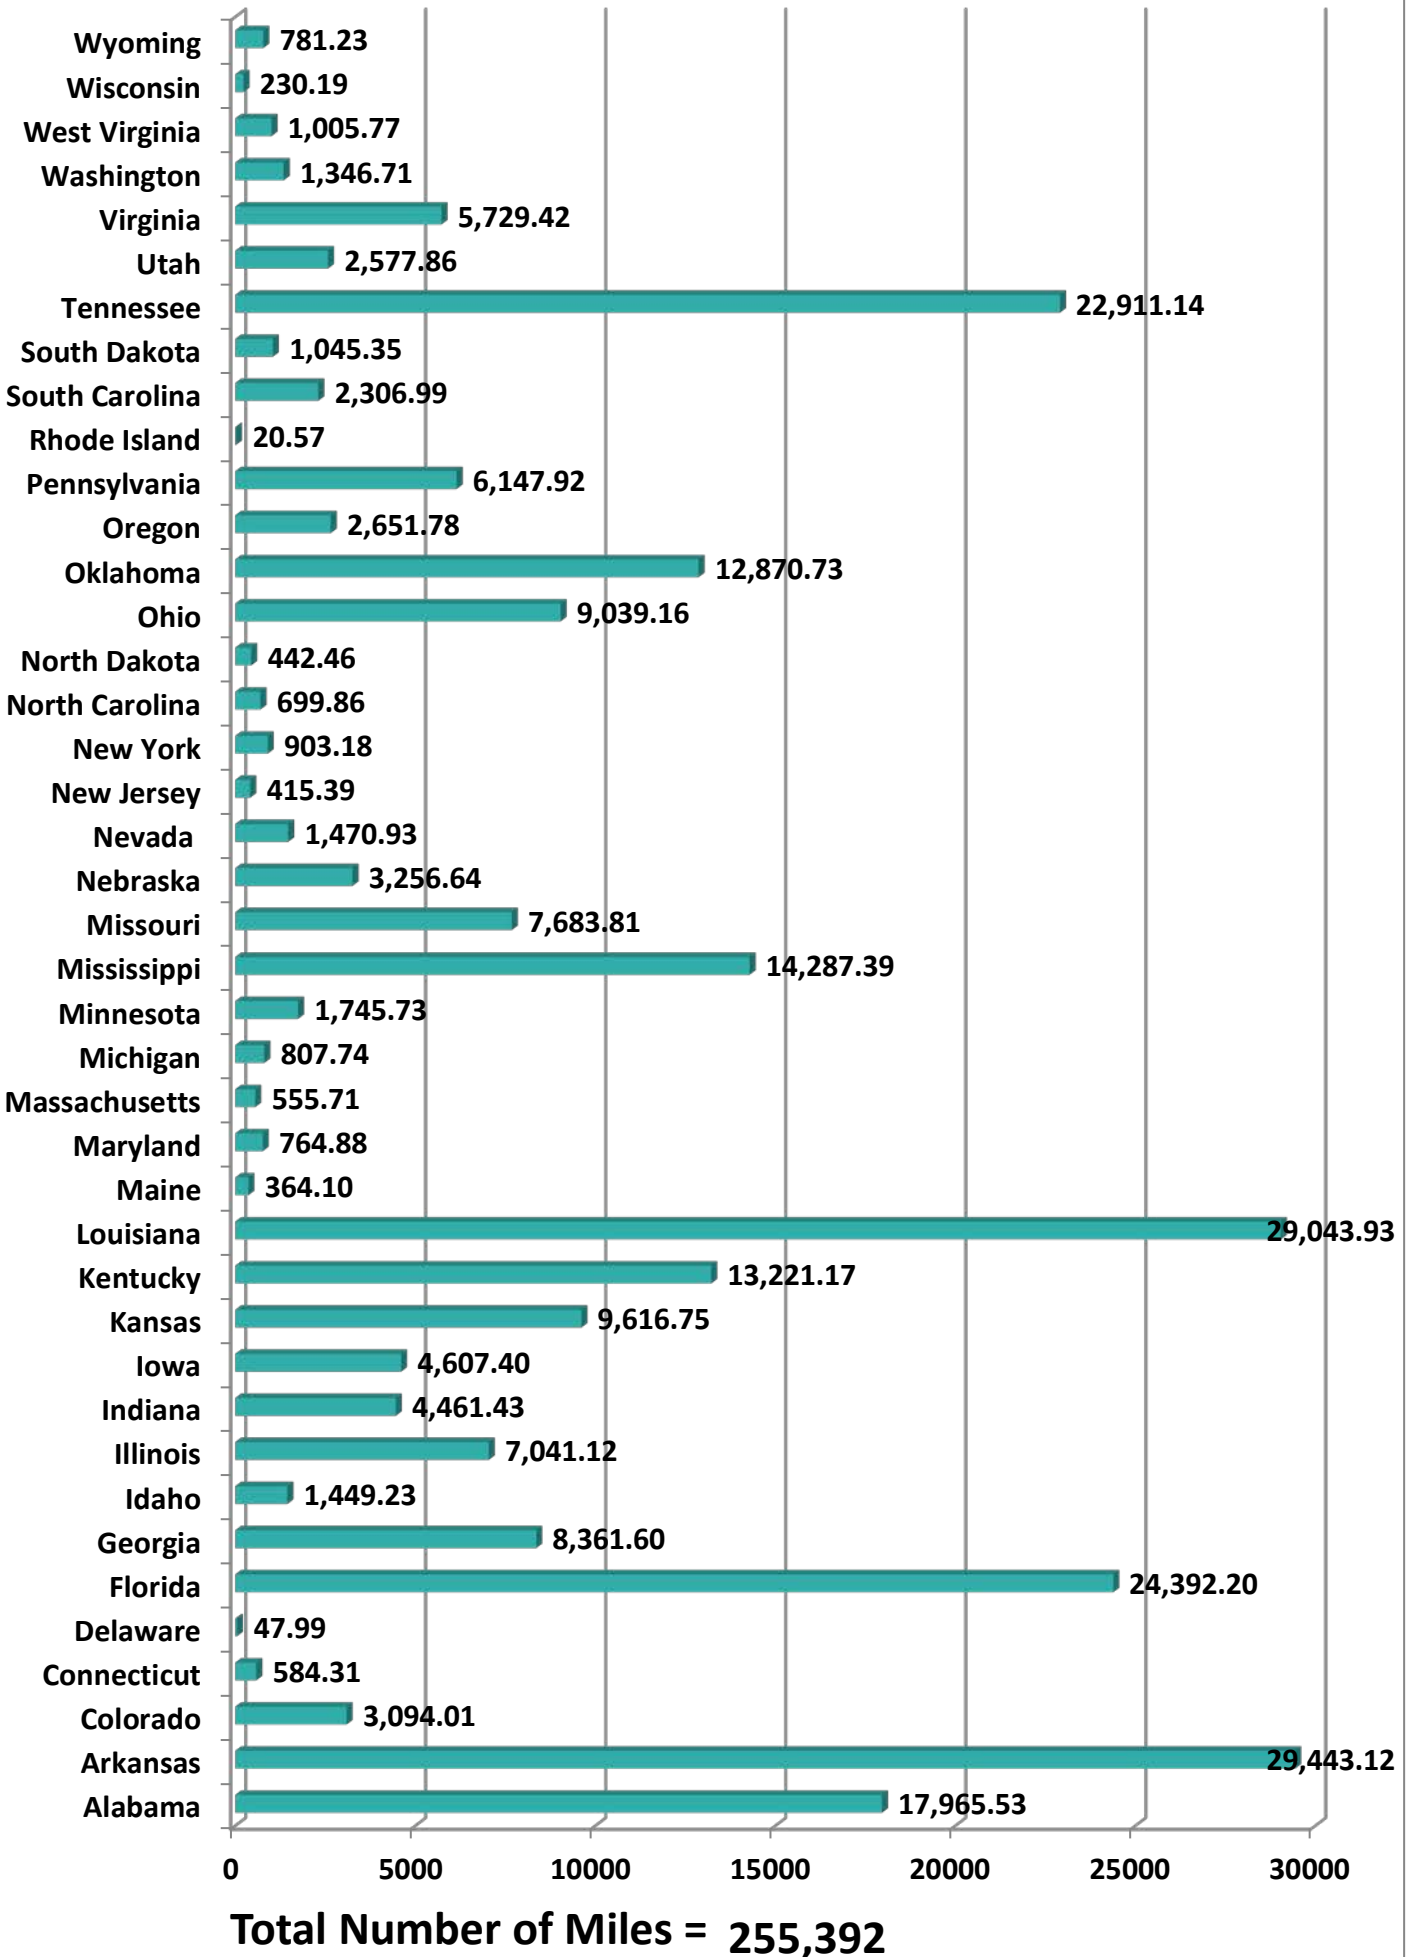

GRUPO BEHR	576
SERVICIOS DE TRANSPORTE INTERNACIONAL Y LOCAL	20102
RAM TRUCKING	5
GCC TRANSPORTE SA DE CV	5528
SERGIO TRISTAN MADONALDO DBA TRISTAN TRANSPORT	60
TRANSPORTATION AND CARGO SOLUTIONS	6
TRANSPORTES MONTEBLANCO	390
Importaciones y Distribuciones Latina America Gami SA de CV	65
Total Number of Crossings	28,225

Southern Border States Miles

*Aggregate Data thru October 10, 2014

Southern Border States	Number of Miles
California	463,511.86
Arizona	14,696.22
New Mexico	60,443.87
Texas	724,977.56
Total Southern Border States Miles	1,263,630

Non-Border States Miles

*Aggregate Data thru October 10, 2014

Non- Border States Miles	Number of Miles
Alabama	17,965.53
Arkansas	29,443.12

Colorado	3,094.01
Connecticut	584.31
Delaware	47.99
Florida	24,392.20
Georgia	8,361.60
Idaho	1,449.23
Illinois	7,041.12
Indiana	4,461.43
Iowa	4,607.40
Kansas	9,616.75
Kentucky	13,221.17
Louisiana	29,043.93
Maine	364.10
Maryland	764.88
Massachusetts	555.71
Michigan	807.74
Minnesota	1,745.73
Mississippi	14,287.39
Missouri	7,683.81
Nebraska	3,256.64
Nevada	1,470.93
New Jersey	415.39
New York	903.18
North Carolina	699.86
North Dakota	442.46
Ohio	9,039.16
Oklahoma	12,870.73
Oregon	2,651.78
Pennsylvania	6,147.92
Rhode Island	20.57
South Carolina	2,306.99
South Dakota	1,045.35
Tennessee	22,911.14
Utah	2,577.86
Virginia	5,729.42
Washington	1,346.71

West Virginia	1,005.77
Wisconsin	230.19
Wyoming	781.23
Total Non-Border States Miles	255,392

*Aggregate Data thru October 10, 2014

Crossings Locations	
Eagle Pass, TX	34
Calexico, CA	4
Colombia	62
Laredo WTB, TX	711
Oro Grande, CA	1
Otay Mesa, CA	21384
Santa Teresa, NM	2053
Tecate, CA	496
Ysleta, TX	3480