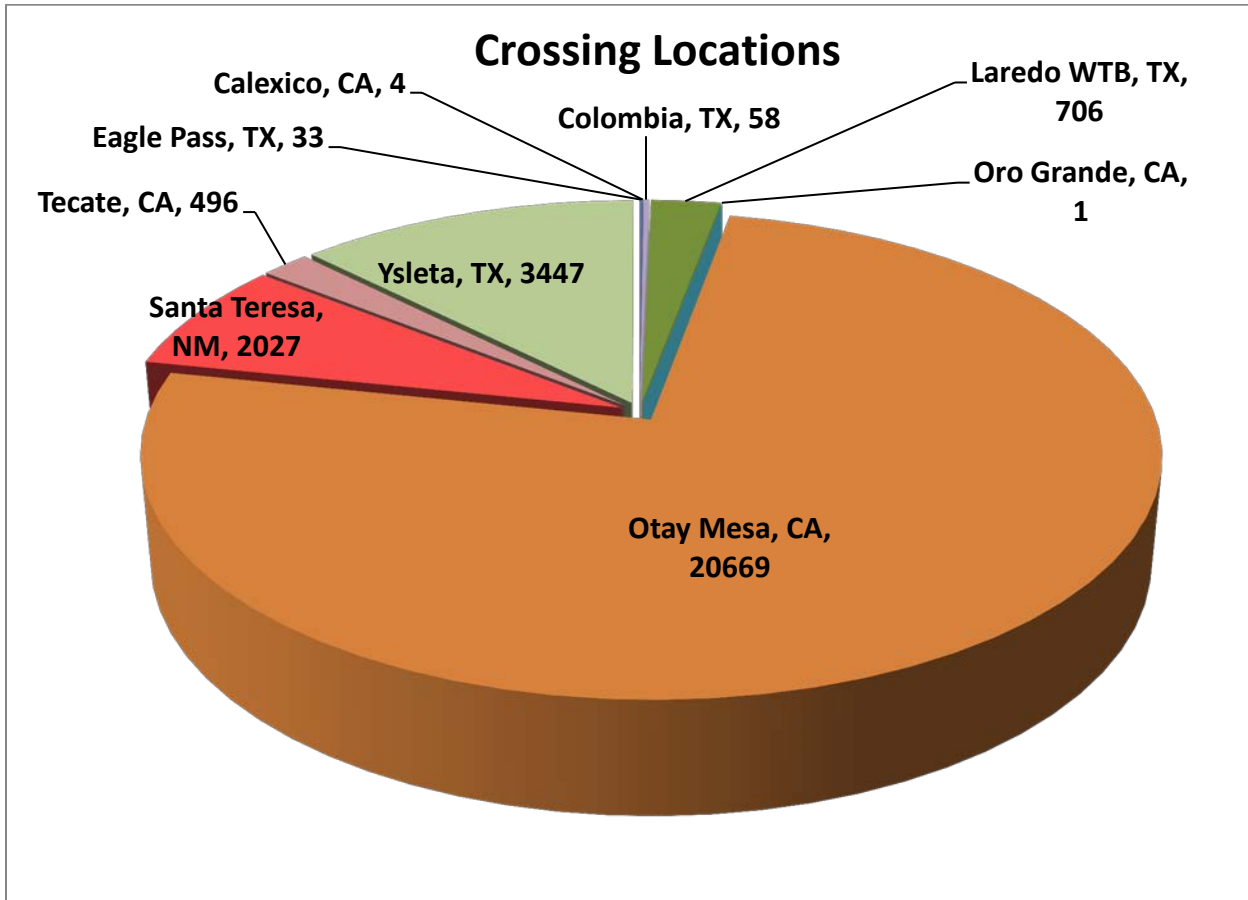

SERVICIOS DE TRANSPORTE INTERNACIONAL Y LOCAL	19399
RAM TRUCKING	5
GCC TRANSPORTE SA DE CV	5469
SERGIO TRISTAN MADONALDO DBA TRISTAN TRANSPORT	60
TRANSPORTATION AND CARGO SOLUTIONS	6
TRANSPORTES MONTEBLANCO	388
Importaciones y Distribuciones Latina America Gami SA de CV	61
Total Number of Crossings	27,441

*Aggregate Data thru September 28, 2014

Southern Border States	Number of Miles
California	453,726.71
Arizona	14,696.22
New Mexico	55,270.07
Texas	714,306.85
Total Southern Border States Miles	1,238,000

Non-Border States Miles

*Aggregate Data thru September 28, 2014

Non- Border States Miles	Number of Miles
Alabama	17,965.53
Arkansas	28,889.63
Colorado	3,094.01

Connecticut	584.31
Delaware	47.99
Florida	24,392.20
Georgia	8,361.60
Idaho	1,449.23
Illinois	7,041.12
Indiana	4,461.43
Iowa	4,159.88
Kansas	9,226.74
Kentucky	12,911.17
Louisiana	28,558.25
Maine	364.10
Maryland	764.88
Massachusetts	555.71
Michigan	807.74
Minnesota	1,572.07
Mississippi	13,785.43
Missouri	7,567.40
Nebraska	3,091.49
Nevada	1,470.93
New Jersey	415.39
New York	903.18
North Carolina	699.86
North Dakota	442.46
Ohio	9,039.16
Oklahoma	12,366.13
Oregon	2,651.78
Pennsylvania	6,147.92
Rhode Island	20.57
South Carolina	2,306.99
South Dakota	944.01
Tennessee	22,409.61
Utah	2,577.86
Virginia	5,729.42
Washington	1,346.71
West Virginia	1,005.77

Wisconsin	230.19
Wyoming	781.23
Total Non-Border States Miles	251,141

*Aggregate Data thru September 28, 2014

Crossings Locations	
Eagle Pass, TX	33
Calexico, CA	4
Colombia	58
Laredo WTB, TX	706
Oro Grande, CA	1
Otay Mesa, CA	20669
Santa Teresa, NM	2027
Tecate, CA	496
Ysleta, TX	3447