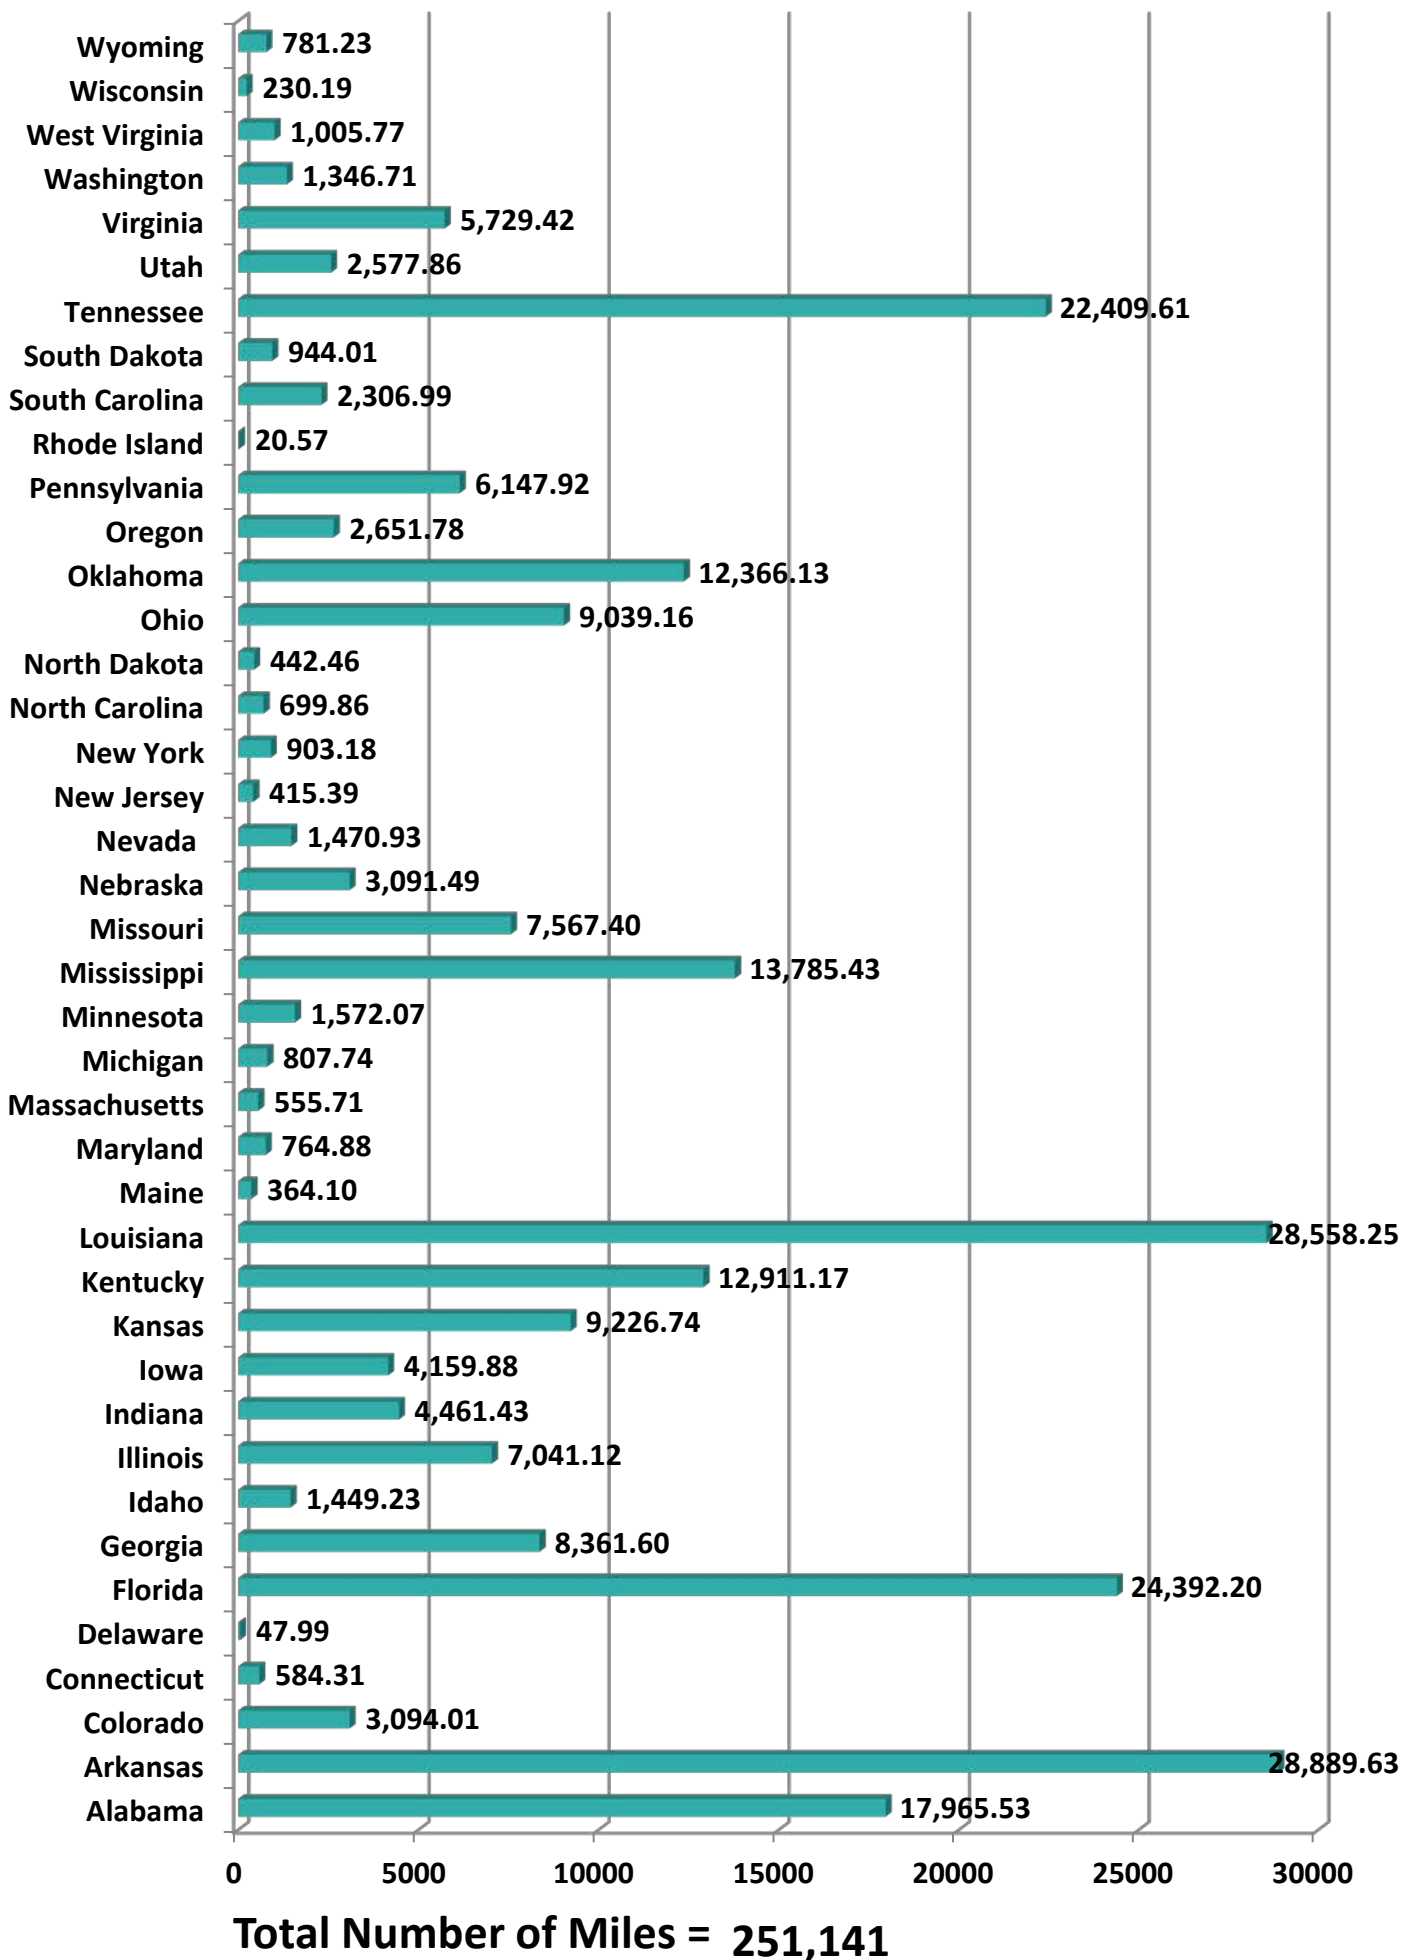

SERVICIOS DE TRANSPORTE INTERNACIONAL Y LOCAL	19399
RAM TRUCKING	5
GCC TRANSPORTE SA DE CV	5469
SERGIO TRISTAN MADONALDO DBA TRISTAN TRANSPORT	60
TRANSPORTATION AND CARGO SOLUTIONS	6
TRANSPORTES MONTEBLANCO	388
Importaciones y Distribuciones Latina America Gami SA de CV	61
Total Number of Crossings	27,441

*Aggregate Data thru September 28, 2014

Southern Border States	Number of Miles
California	453,726.71
Arizona	14,696.22
New Mexico	55,270.07
Texas	714,306.85
Total Southern Border States Miles	1,238,000

Non-Border States Miles

*Aggregate Data thru September 28, 2014

Non- Border States Miles	Number of Miles
Alabama	17,965.53
Arkansas	28,889.63
Colorado	3,094.01

Connecticut	584.31
Delaware	47.99
Florida	24,392.20
Georgia	8,361.60
Idaho	1,449.23
Illinois	7,041.12
Indiana	4,461.43
Iowa	4,159.88
Kansas	9,226.74
Kentucky	12,911.17
Louisiana	28,558.25
Maine	364.10
Maryland	764.88
Massachusetts	555.71
Michigan	807.74
Minnesota	1,572.07
Mississippi	13,785.43
Missouri	7,567.40
Nebraska	3,091.49
Nevada	1,470.93
New Jersey	415.39
New York	903.18
North Carolina	699.86
North Dakota	442.46
Ohio	9,039.16
Oklahoma	12,366.13
Oregon	2,651.78
Pennsylvania	6,147.92
Rhode Island	20.57
South Carolina	2,306.99
South Dakota	944.01
Tennessee	22,409.61
Utah	2,577.86
Virginia	5,729.42
Washington	1,346.71
West Virginia	1,005.77

Wisconsin	230.19
Wyoming	781.23
Total Non-Border States Miles	251,141

*Aggregate Data thru September 28, 2014

Crossings Locations	
Eagle Pass, TX	33
Calexico, CA	4
Colombia	58
Laredo WTB, TX	706
Oro Grande, CA	1
Otay Mesa, CA	20669
Santa Teresa, NM	2027
Tecate, CA	496
Ysleta, TX	3447