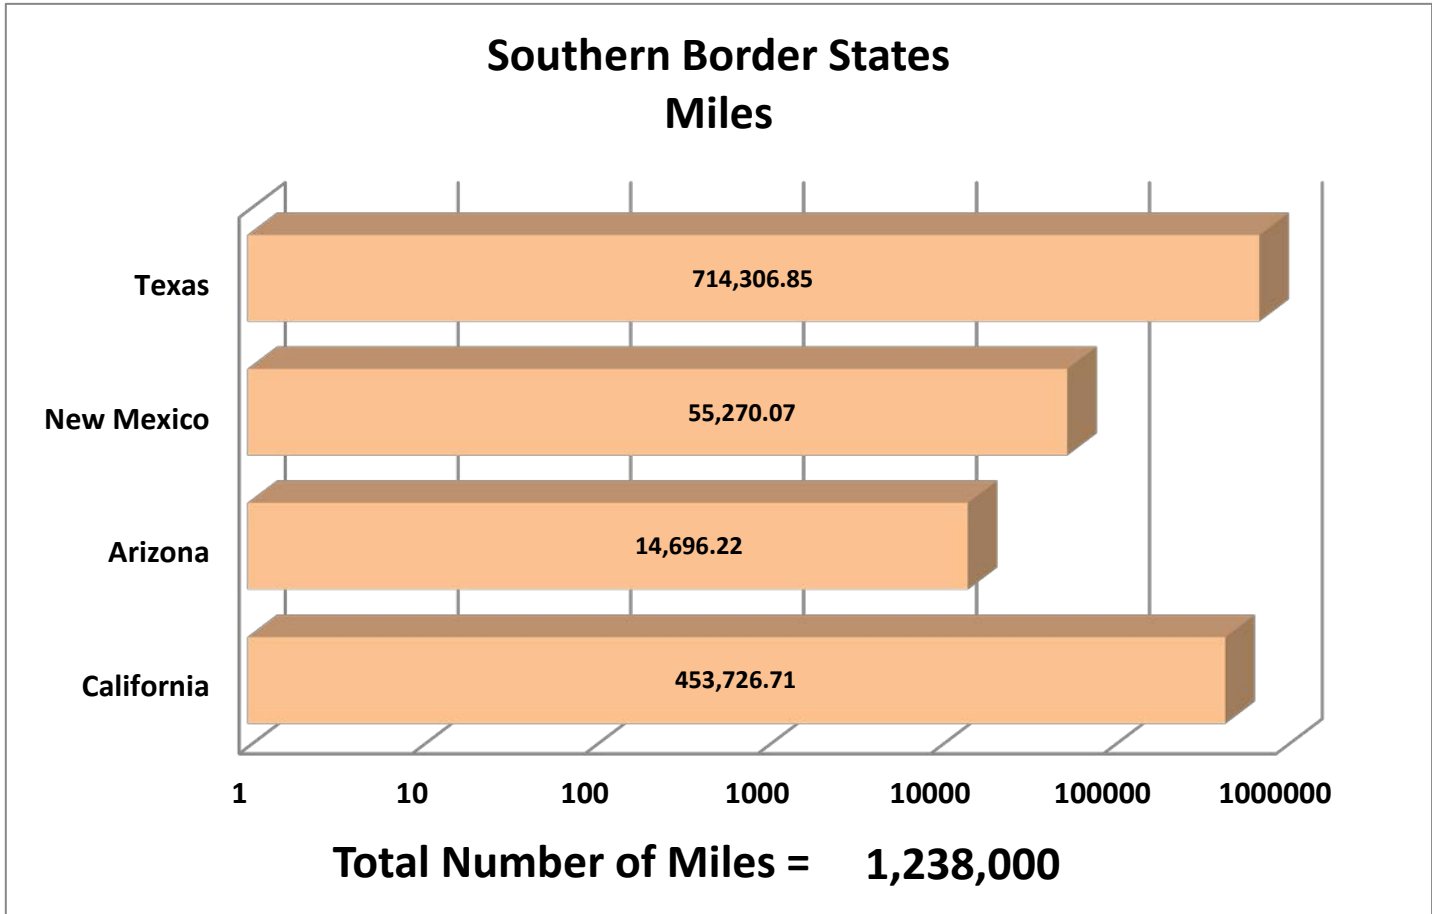

SERVICIOS DE TRANSPORTE INTERNACIONAL Y LOCAL	19399
RAM TRUCKING	5
GCC TRANSPORTE SA DE CV	5469
SERGIO TRISTAN MADONALDO DBA TRISTAN TRANSPORT	60
TRANSPORTATION AND CARGO SOLUTIONS	6
TRANSPORTES MONTEBLANCO	388
Importaciones y Distribuciones Latina America Gami SA de CV	61
Total Number of Crossings	27,441

*Aggregate Data thru September 28, 2014

Southern Border States	Number of Miles
California	453,726.71
Arizona	14,696.22
New Mexico	55,270.07
Texas	714,306.85
Total Southern Border States Miles	1,238,000

Non-Border States Miles

*Aggregate Data thru September 28, 2014

Non- Border States Miles	Number of Miles
Alabama	17,965.53
Arkansas	28,889.63
Colorado	3,094.01

Connecticut	584.31
Delaware	47.99
Florida	24,392.20
Georgia	8,361.60
Idaho	1,449.23
Illinois	7,041.12
Indiana	4,461.43
Iowa	4,159.88
Kansas	9,226.74
Kentucky	12,911.17
Louisiana	28,558.25
Maine	364.10
Maryland	764.88
Massachusetts	555.71
Michigan	807.74
Minnesota	1,572.07
Mississippi	13,785.43
Missouri	7,567.40
Nebraska	3,091.49
Nevada	1,470.93
New Jersey	415.39
New York	903.18
North Carolina	699.86
North Dakota	442.46
Ohio	9,039.16
Oklahoma	12,366.13
Oregon	2,651.78
Pennsylvania	6,147.92
Rhode Island	20.57
South Carolina	2,306.99
South Dakota	944.01
Tennessee	22,409.61
Utah	2,577.86
Virginia	5,729.42
Washington	1,346.71
West Virginia	1,005.77

Wisconsin	230.19
Wyoming	781.23
Total Non-Border States Miles	251,141

*Aggregate Data thru September 28, 2014

Crossings Locations	
Eagle Pass, TX	33
Calexico, CA	4
Colombia	58
Laredo WTB, TX	706
Oro Grande, CA	1
Otay Mesa, CA	20669
Santa Teresa, NM	2027
Tecate, CA	496
Ysleta, TX	3447