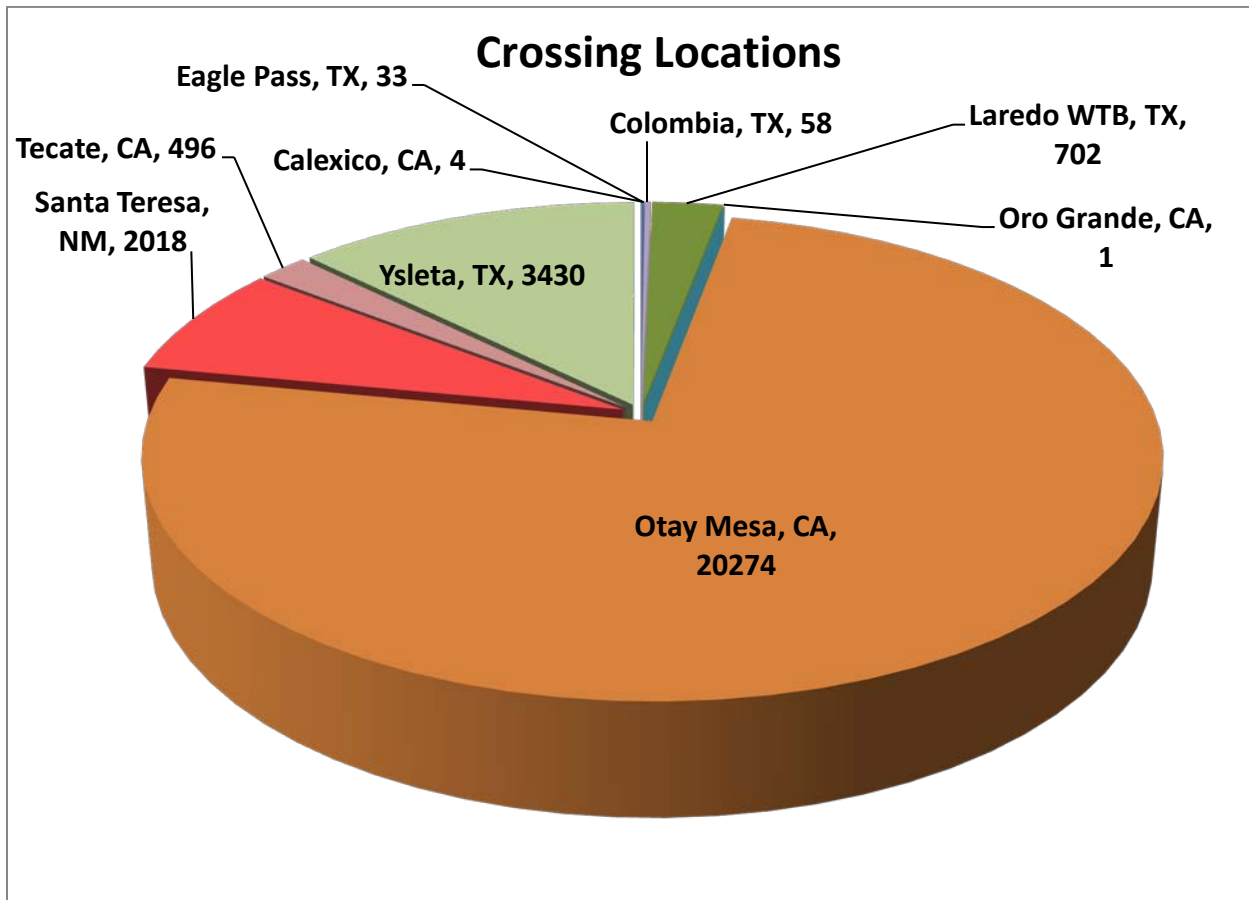

GRUPO BEHR	572
SERVICIOS DE TRANSPORTE INTERNACIONAL Y LOCAL	19014
RAM TRUCKING	5
GCC TRANSPORTE SA DE CV	5443
SERGIO TRISTAN MADONALDO DBA TRISTAN TRANSPORT	60
TRANSPORTATION AND CARGO SOLUTIONS	6
TRANSPORTES MONTEBLANCO	385
Importaciones y Distribuciones Latina America Gami SA de CV	57
<b>Total Number of Crossings</b>	<b>27,016</b>

\*Aggregate Data thru September 21, 2014

Southern Border States	Number of Miles
California	447,889.20
Arizona	14,300.81
New Mexico	54,393.72
Texas	703,126.64
<b>Total Southern Border States Miles</b>	<b>1,219,710</b>

## Non-Border States Miles

\*Aggregate Data thru September 21, 2014

Non- Border States Miles	Number of Miles
Alabama	17,722.11
Arkansas	28,613.37

Colorado	3,094.01
Connecticut	584.31
Delaware	47.99
Florida	24,392.20
Georgia	8,361.60
Idaho	1,449.23
Illinois	7,041.12
Indiana	4,461.43
Iowa	4,159.88
Kansas	9,226.74
Kentucky	12,911.17
Louisiana	27,595.64
Maine	364.10
Maryland	764.88
Massachusetts	555.71
Michigan	807.74
Minnesota	1,572.07
Mississippi	13,582.29
Missouri	7,567.40
Nebraska	3,091.49
Nevada	1,470.93
New Jersey	415.39
New York	903.18
North Carolina	699.86
North Dakota	442.46
Ohio	9,039.16
Oklahoma	12,366.13
Oregon	2,651.78
Pennsylvania	6,147.92
Rhode Island	20.57
South Carolina	2,306.99
South Dakota	944.01
Tennessee	22,085.12
Utah	2,577.86
Virginia	5,729.42
Washington	1,346.71

West Virginia	1,005.77
Wisconsin	230.19
Wyoming	781.23
<b>Total Non-Border States Miles</b>	<b>249,131</b>

\*Aggregate Data thru September 21, 2014

Crossings Locations	
Eagle Pass, TX	33
Calexico, CA	4
Colombia	58
Laredo WTB, TX	702
Oro Grande, CA	1
Otay Mesa, CA	20,274
Santa Teresa, NM	2,018
Tecate, CA	496
Ysleta, TX	3,430