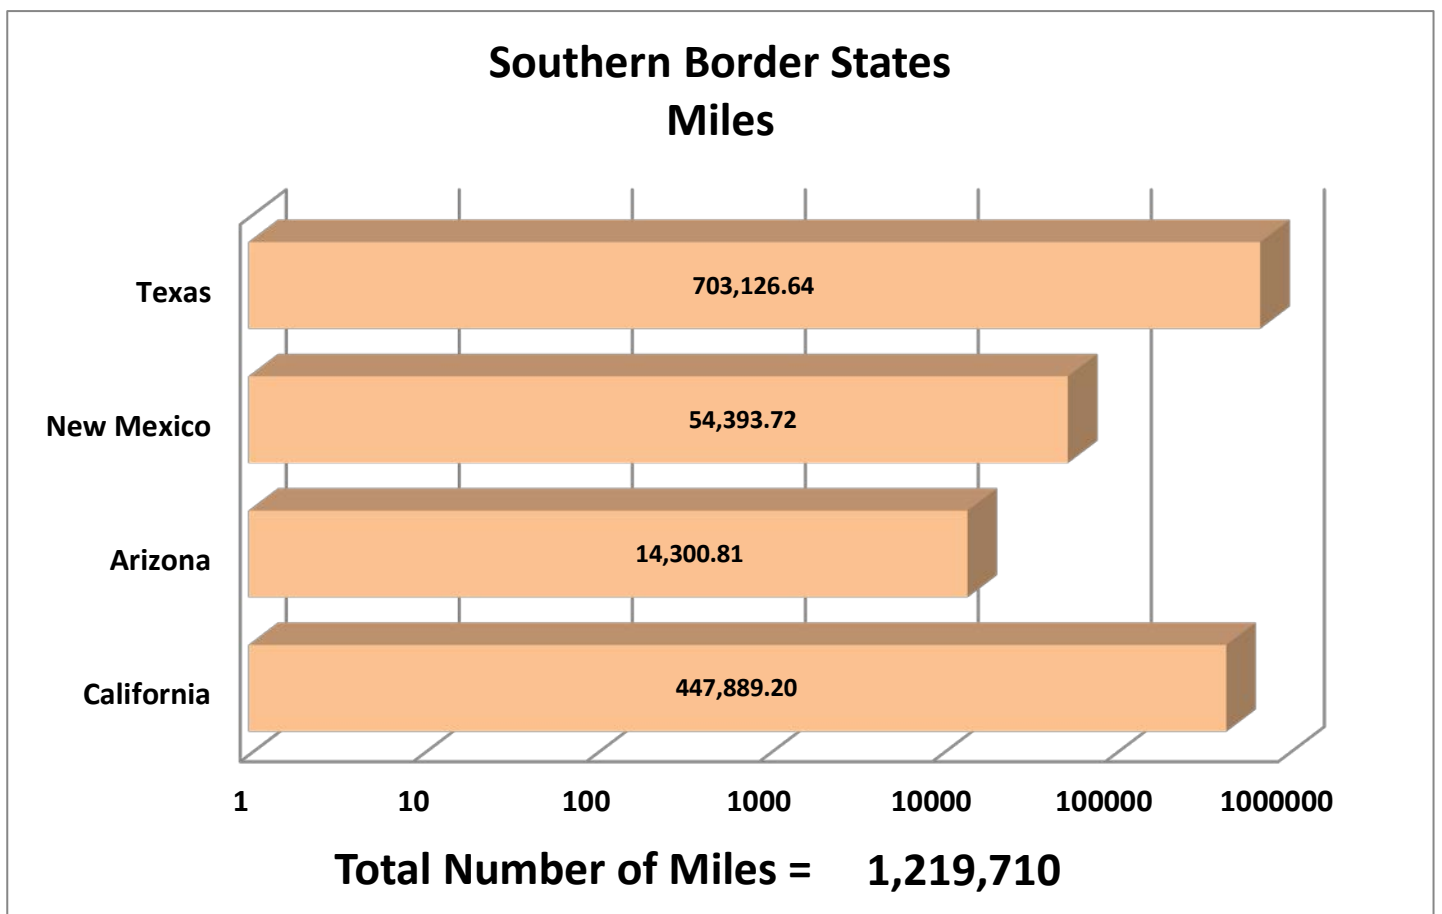

GRUPO BEHR	572
SERVICIOS DE TRANSPORTE INTERNACIONAL Y LOCAL	19014
RAM TRUCKING	5
GCC TRANSPORTE SA DE CV	5443
SERGIO TRISTAN MADONALDO DBA TRISTAN TRANSPORT	60
TRANSPORTATION AND CARGO SOLUTIONS	6
TRANSPORTES MONTEBLANCO	385
Importaciones y Distribuciones Latina America Gami SA de CV	57
<b>Total Number of Crossings</b>	<b>27,016</b>

\*Aggregate Data thru September 21, 2014

Southern Border States	Number of Miles
California	447,889.20
Arizona	14,300.81
New Mexico	54,393.72
Texas	703,126.64
<b>Total Southern Border States Miles</b>	<b>1,219,710</b>

## Non-Border States Miles

\*Aggregate Data thru September 21, 2014

Non- Border States Miles	Number of Miles
Alabama	17,722.11
Arkansas	28,613.37

Colorado	3,094.01
Connecticut	584.31
Delaware	47.99
Florida	24,392.20
Georgia	8,361.60
Idaho	1,449.23
Illinois	7,041.12
Indiana	4,461.43
Iowa	4,159.88
Kansas	9,226.74
Kentucky	12,911.17
Louisiana	27,595.64
Maine	364.10
Maryland	764.88
Massachusetts	555.71
Michigan	807.74
Minnesota	1,572.07
Mississippi	13,582.29
Missouri	7,567.40
Nebraska	3,091.49
Nevada	1,470.93
New Jersey	415.39
New York	903.18
North Carolina	699.86
North Dakota	442.46
Ohio	9,039.16
Oklahoma	12,366.13
Oregon	2,651.78
Pennsylvania	6,147.92
Rhode Island	20.57
South Carolina	2,306.99
South Dakota	944.01
Tennessee	22,085.12
Utah	2,577.86
Virginia	5,729.42
Washington	1,346.71

West Virginia	1,005.77
Wisconsin	230.19
Wyoming	781.23
<b>Total Non-Border States Miles</b>	<b>249,131</b>

\*Aggregate Data thru September 21, 2014

Crossings Locations	
Eagle Pass, TX	33
Calexico, CA	4
Colombia	58
Laredo WTB, TX	702
Oro Grande, CA	1
Otay Mesa, CA	20,274
Santa Teresa, NM	2,018
Tecate, CA	496
Ysleta, TX	3,430