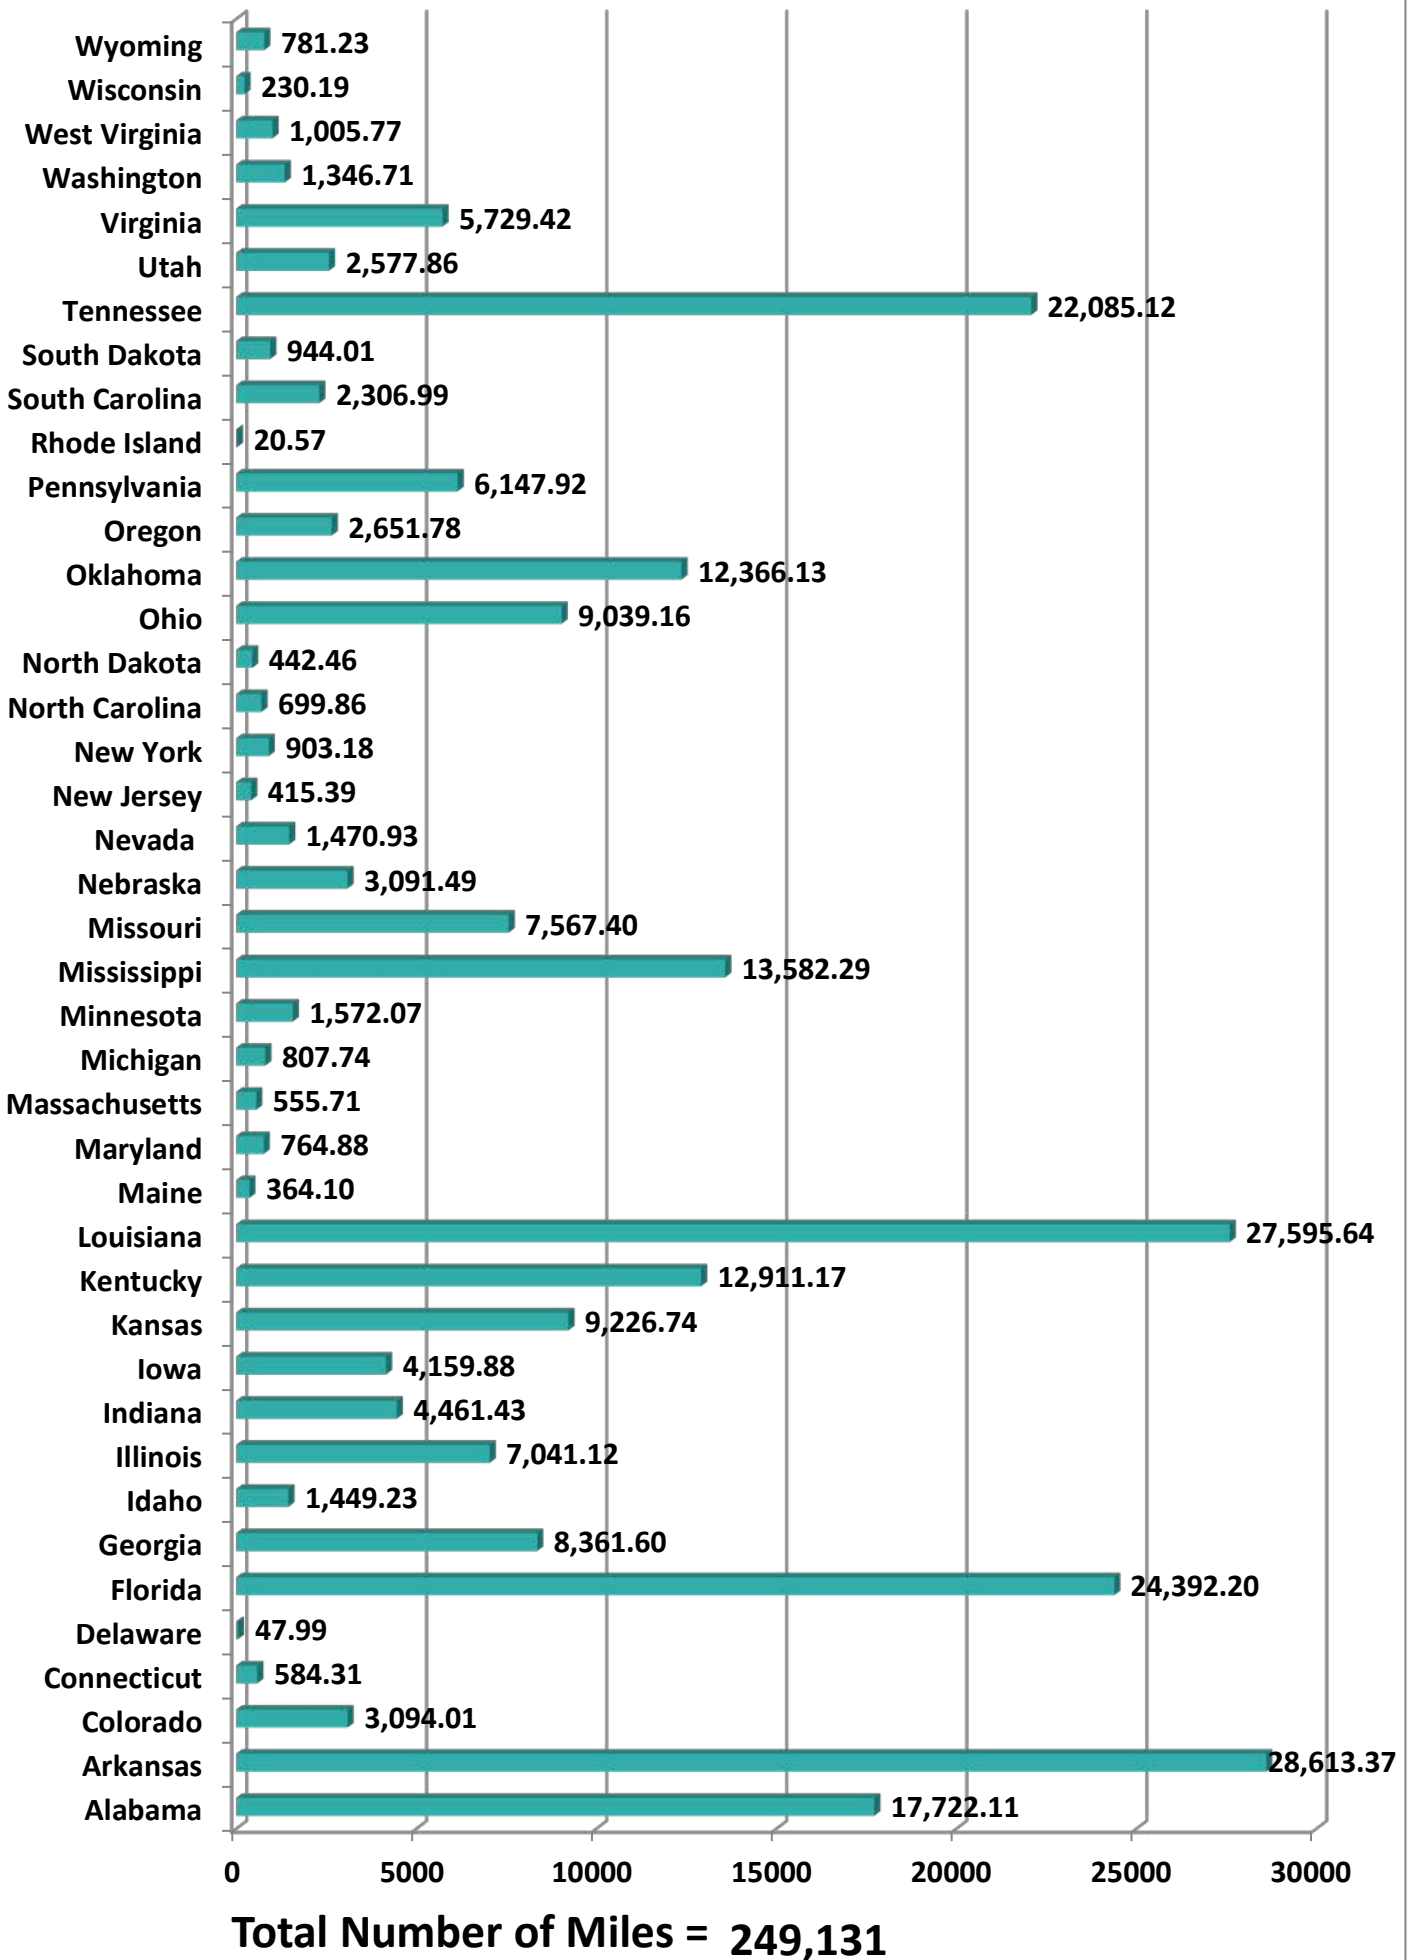

GRUPO BEHR	572
SERVICIOS DE TRANSPORTE INTERNACIONAL Y LOCAL	19014
RAM TRUCKING	5
GCC TRANSPORTE SA DE CV	5443
SERGIO TRISTAN MADONALDO DBA TRISTAN TRANSPORT	60
TRANSPORTATION AND CARGO SOLUTIONS	6
TRANSPORTES MONTEBLANCO	385
Importaciones y Distribuciones Latina America Gami SA de CV	57
<b>Total Number of Crossings</b>	<b>27,016</b>

\*Aggregate Data thru September 21, 2014

Southern Border States	Number of Miles
California	447,889.20
Arizona	14,300.81
New Mexico	54,393.72
Texas	703,126.64
<b>Total Southern Border States Miles</b>	<b>1,219,710</b>

## Non-Border States Miles

\*Aggregate Data thru September 21, 2014

Non- Border States Miles	Number of Miles
Alabama	17,722.11
Arkansas	28,613.37

Colorado	3,094.01
Connecticut	584.31
Delaware	47.99
Florida	24,392.20
Georgia	8,361.60
Idaho	1,449.23
Illinois	7,041.12
Indiana	4,461.43
Iowa	4,159.88
Kansas	9,226.74
Kentucky	12,911.17
Louisiana	27,595.64
Maine	364.10
Maryland	764.88
Massachusetts	555.71
Michigan	807.74
Minnesota	1,572.07
Mississippi	13,582.29
Missouri	7,567.40
Nebraska	3,091.49
Nevada	1,470.93
New Jersey	415.39
New York	903.18
North Carolina	699.86
North Dakota	442.46
Ohio	9,039.16
Oklahoma	12,366.13
Oregon	2,651.78
Pennsylvania	6,147.92
Rhode Island	20.57
South Carolina	2,306.99
South Dakota	944.01
Tennessee	22,085.12
Utah	2,577.86
Virginia	5,729.42
Washington	1,346.71

West Virginia	1,005.77
Wisconsin	230.19
Wyoming	781.23
<b>Total Non-Border States Miles</b>	<b>249,131</b>

\*Aggregate Data thru September 21, 2014

Crossings Locations	
Eagle Pass, TX	33
Calexico, CA	4
Colombia	58
Laredo WTB, TX	702
Oro Grande, CA	1
Otay Mesa, CA	20,274
Santa Teresa, NM	2,018
Tecate, CA	496
Ysleta, TX	3,430