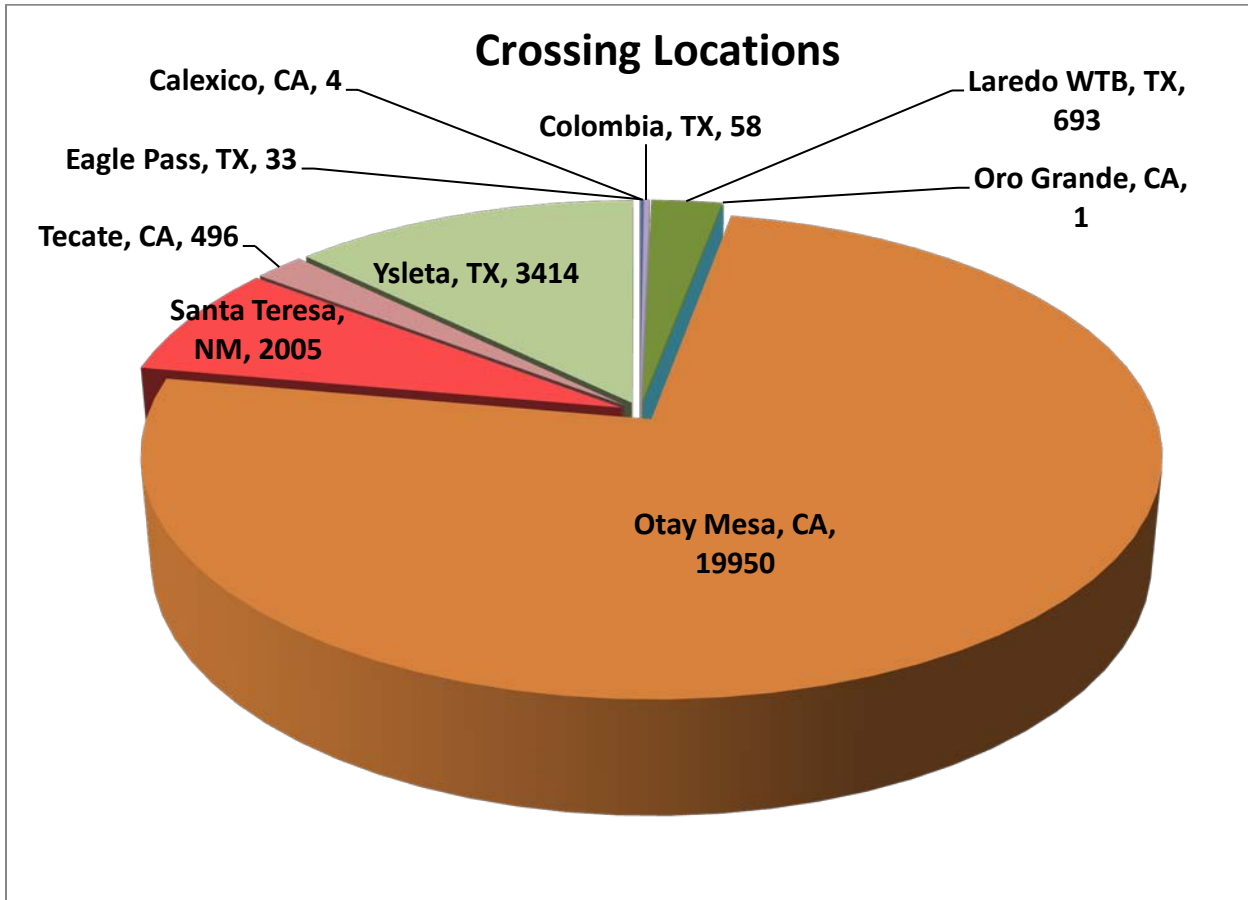

SERVICIOS DE TRANSPORTE INTERNACIONAL Y LOCAL	18699
RAM TRUCKING	5
GCC TRANSPORTE SA DE CV	5414
SERGIO TRISTAN MADONALDO DBA TRISTAN TRANSPORT	60
TRANSPORTATION AND CARGO SOLUTIONS	6
TRANSPORTES MONTEBLANCO	382
Importaciones y Distribuciones Latina America Gami SA de CV	53
Total Number of Crossings	26,654

*Aggregate Data thru September 14, 2014

Southern Border States	Number of Miles
California	443,478.82
Arizona	13,906.62
New Mexico	53,457.68
Texas	694,216.22
Total Southern Border States Miles	1,205,059

Non-Border States Miles

*Aggregate Data thru September 14, 2014

Non- Border States Miles	Number of Miles
Alabama	17,722.11
Arkansas	28,613.37
Colorado	3,094.01

Connecticut	584.31
Delaware	47.99
Florida	24,392.20
Georgia	8,361.60
Idaho	1,449.23
Illinois	7,041.12
Indiana	4,461.43
Iowa	3,675.57
Kansas	8,461.59
Kentucky	12,911.17
Louisiana	27,595.64
Maine	364.10
Maryland	764.88
Massachusetts	555.71
Michigan	807.74
Minnesota	1,572.07
Mississippi	13,582.29
Missouri	7,132.89
Nebraska	3,091.49
Nevada	1,470.93
New Jersey	415.39
New York	903.18
North Carolina	699.86
North Dakota	442.46
Ohio	9,039.16
Oklahoma	11,887.61
Oregon	2,651.78
Pennsylvania	6,147.92
Rhode Island	20.57
South Carolina	2,306.99
South Dakota	944.01
Tennessee	22,085.12
Utah	2,577.86
Virginia	5,729.42
Washington	1,346.71
West Virginia	1,005.77

Wisconsin	230.19
Wyoming	781.23
Total Non-Border States Miles	246,969

***Aggregate Data thru September 14, 2014**

Crossings Locations	
Eagle Pass, TX	33
Calexico, CA	4
Colombia	58
Laredo WTB, TX	693
Oro Grande, CA	1
Otay Mesa, CA	19950
Santa Teresa, NM	2005
Tecate, CA	496
Ysleta, TX	3414