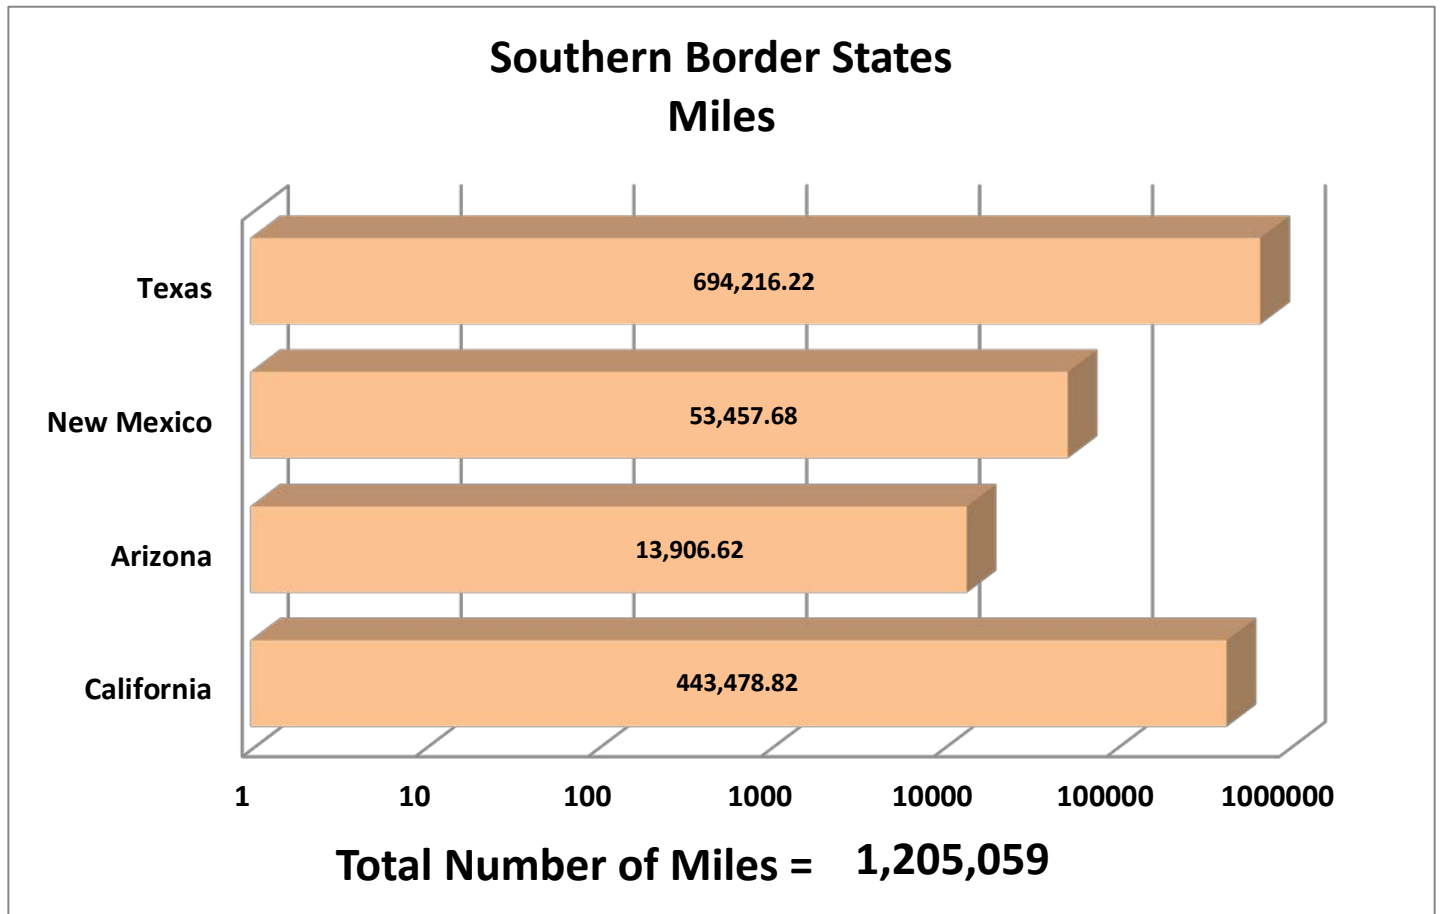

SERVICIOS DE TRANSPORTE INTERNACIONAL Y LOCAL	18699
RAM TRUCKING	5
GCC TRANSPORTE SA DE CV	5414
SERGIO TRISTAN MADONALDO DBA TRISTAN TRANSPORT	60
TRANSPORTATION AND CARGO SOLUTIONS	6
TRANSPORTES MONTEBLANCO	382
Importaciones y Distribuciones Latina America Gami SA de CV	53
Total Number of Crossings	26,654

*Aggregate Data thru September 14, 2014

Southern Border States	Number of Miles
California	443,478.82
Arizona	13,906.62
New Mexico	53,457.68
Texas	694,216.22
Total Southern Border States Miles	1,205,059

Non-Border States Miles

*Aggregate Data thru September 14, 2014

Non- Border States Miles	Number of Miles
Alabama	17,722.11
Arkansas	28,613.37
Colorado	3,094.01

Connecticut	584.31
Delaware	47.99
Florida	24,392.20
Georgia	8,361.60
Idaho	1,449.23
Illinois	7,041.12
Indiana	4,461.43
Iowa	3,675.57
Kansas	8,461.59
Kentucky	12,911.17
Louisiana	27,595.64
Maine	364.10
Maryland	764.88
Massachusetts	555.71
Michigan	807.74
Minnesota	1,572.07
Mississippi	13,582.29
Missouri	7,132.89
Nebraska	3,091.49
Nevada	1,470.93
New Jersey	415.39
New York	903.18
North Carolina	699.86
North Dakota	442.46
Ohio	9,039.16
Oklahoma	11,887.61
Oregon	2,651.78
Pennsylvania	6,147.92
Rhode Island	20.57
South Carolina	2,306.99
South Dakota	944.01
Tennessee	22,085.12
Utah	2,577.86
Virginia	5,729.42
Washington	1,346.71
West Virginia	1,005.77

Wisconsin	230.19
Wyoming	781.23
Total Non-Border States Miles	246,969

***Aggregate Data thru September 14, 2014**

Crossings Locations	
Eagle Pass, TX	33
Calexico, CA	4
Colombia	58
Laredo WTB, TX	693
Oro Grande, CA	1
Otay Mesa, CA	19950
Santa Teresa, NM	2005
Tecate, CA	496
Ysleta, TX	3414