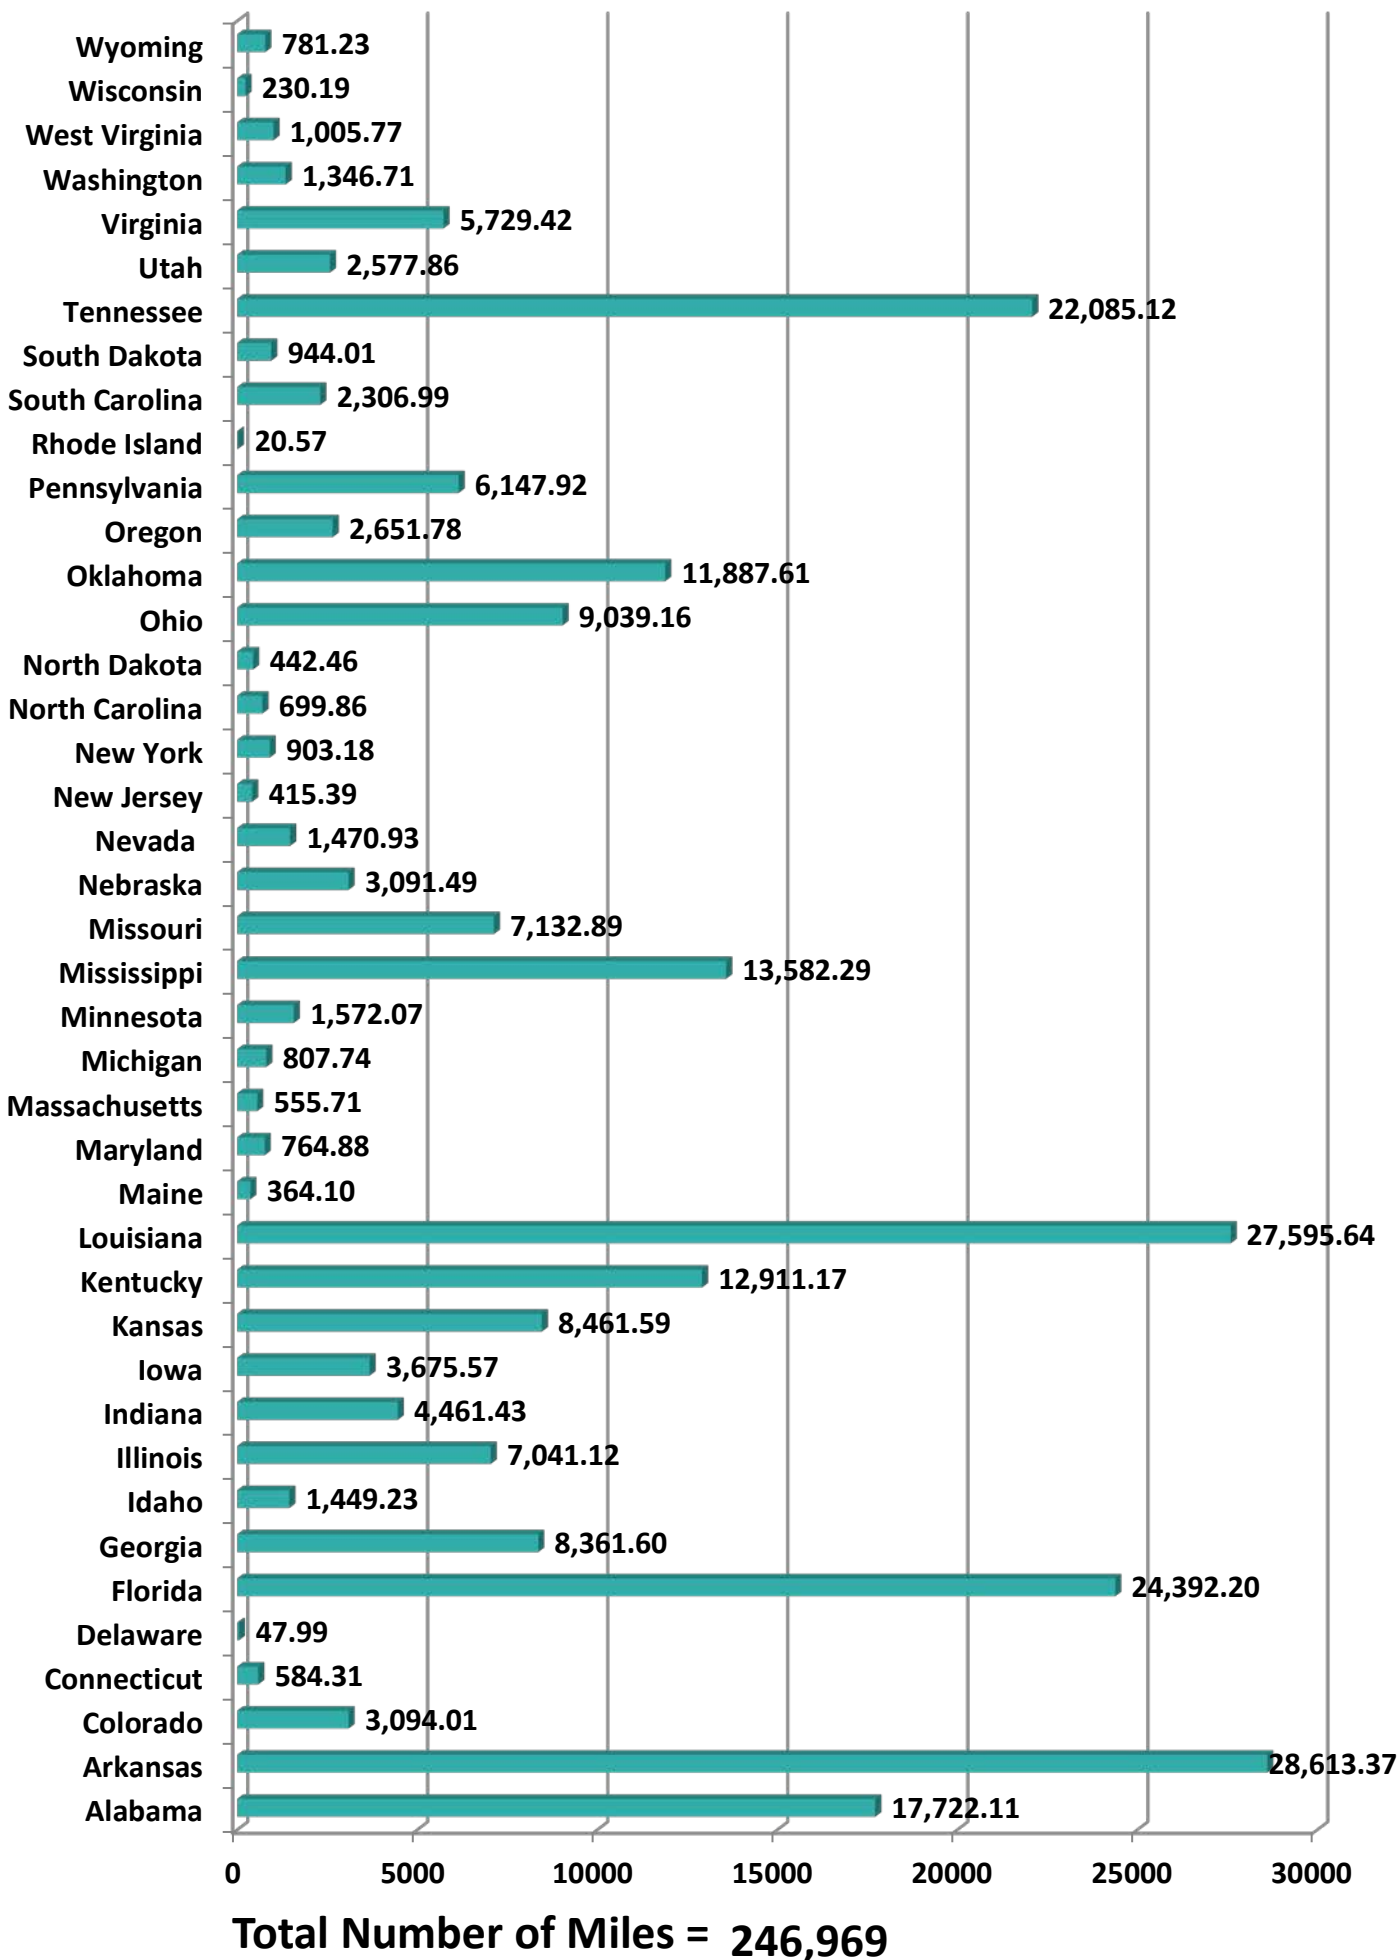

SERVICIOS DE TRANSPORTE INTERNACIONAL Y LOCAL	18699
RAM TRUCKING	5
GCC TRANSPORTE SA DE CV	5414
SERGIO TRISTAN MADONALDO DBA TRISTAN TRANSPORT	60
TRANSPORTATION AND CARGO SOLUTIONS	6
TRANSPORTES MONTEBLANCO	382
Importaciones y Distribuciones Latina America Gami SA de CV	53
Total Number of Crossings	26,654

*Aggregate Data thru September 14, 2014

Southern Border States	Number of Miles
California	443,478.82
Arizona	13,906.62
New Mexico	53,457.68
Texas	694,216.22
Total Southern Border States Miles	1,205,059

Non-Border States Miles

*Aggregate Data thru September 14, 2014

Non- Border States Miles	Number of Miles
Alabama	17,722.11
Arkansas	28,613.37
Colorado	3,094.01

Connecticut	584.31
Delaware	47.99
Florida	24,392.20
Georgia	8,361.60
Idaho	1,449.23
Illinois	7,041.12
Indiana	4,461.43
Iowa	3,675.57
Kansas	8,461.59
Kentucky	12,911.17
Louisiana	27,595.64
Maine	364.10
Maryland	764.88
Massachusetts	555.71
Michigan	807.74
Minnesota	1,572.07
Mississippi	13,582.29
Missouri	7,132.89
Nebraska	3,091.49
Nevada	1,470.93
New Jersey	415.39
New York	903.18
North Carolina	699.86
North Dakota	442.46
Ohio	9,039.16
Oklahoma	11,887.61
Oregon	2,651.78
Pennsylvania	6,147.92
Rhode Island	20.57
South Carolina	2,306.99
South Dakota	944.01
Tennessee	22,085.12
Utah	2,577.86
Virginia	5,729.42
Washington	1,346.71
West Virginia	1,005.77

Wisconsin	230.19
Wyoming	781.23
Total Non-Border States Miles	246,969

***Aggregate Data thru September 14, 2014**

Crossings Locations	
Eagle Pass, TX	33
Calexico, CA	4
Colombia	58
Laredo WTB, TX	693
Oro Grande, CA	1
Otay Mesa, CA	19950
Santa Teresa, NM	2005
Tecate, CA	496
Ysleta, TX	3414