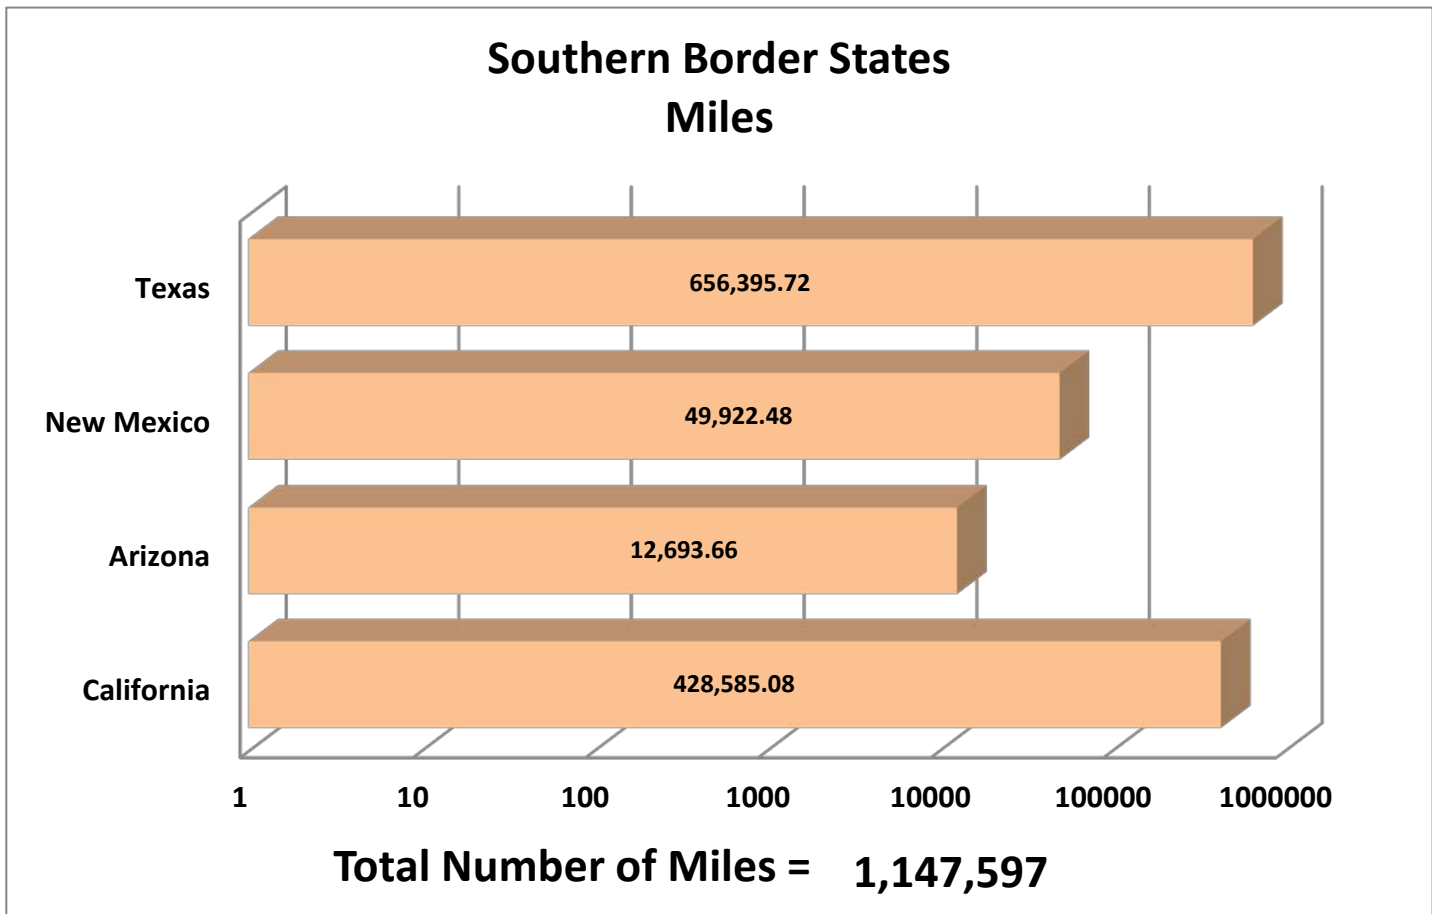

SERVICIOS DE TRANSPORTE INTERNACIONAL Y LOCAL	17535
RAM TRUCKING	5
GCC TRANSPORTE SA DE CV	5335
SERGIO TRISTAN MADONALDO DBA TRISTAN TRANSPORT	60
TRANSPORTATION AND CARGO SOLUTIONS	6
TRANSPORTES MONTEBLANCO	367
Importaciones y Distribuciones Latina America Gami SA de CV	42
Total Number of Crossings	25,359

*Aggregate Data thru August 24, 2014.

Southern Border States	Number of Miles
California	428,585.08
Arizona	12,693.66
New Mexico	49,922.48
Texas	656,395.72
Total Southern Border States Miles	1,147,597

Non-Border States Miles

Total Number of Miles = 242,324

*Aggregate Data thru August 24, 2014

Non- Border States Miles	Number of Miles
Alabama	17,722.11
Arkansas	27,946.82

Colorado	3,024.30
Connecticut	584.31
Delaware	47.99
Florida	24,392.20
Georgia	8,361.60
Idaho	1,449.23
Illinois	6,596.48
Indiana	4,059.17
Iowa	3,675.57
Kansas	7,581.41
Kentucky	12,911.17
Louisiana	27,595.64
Maine	364.10
Maryland	764.88
Massachusetts	555.71
Michigan	807.74
Minnesota	1,572.07
Mississippi	13,582.29
Missouri	6,928.16
Nebraska	2,784.24
Nevada	1,470.93
New Jersey	415.39
New York	903.18
North Carolina	699.86
North Dakota	442.46
Ohio	8,588.41
Oklahoma	10,936.22
Oregon	2,651.78
Pennsylvania	6,147.92
Rhode Island	20.57
South Carolina	2,306.99
South Dakota	944.01
Tennessee	22,085.12
Utah	2,310.87
Virginia	5,729.42
Washington	1,346.71

West Virginia	1,005.77
Wisconsin	230.19
Wyoming	781.23
Total Non-Border States Miles	242,324

*Aggregate Data thru August 24, 2014

Crossings Locations	
Eagle Pass, TX	33
Calexico, CA	4
Colombia	58
Laredo WTB, TX	667
Oro Grande, CA	1
Otay Mesa, CA	18760
Santa Teresa, NM	1989
Tecate, CA	496
Ysleta, TX	3351