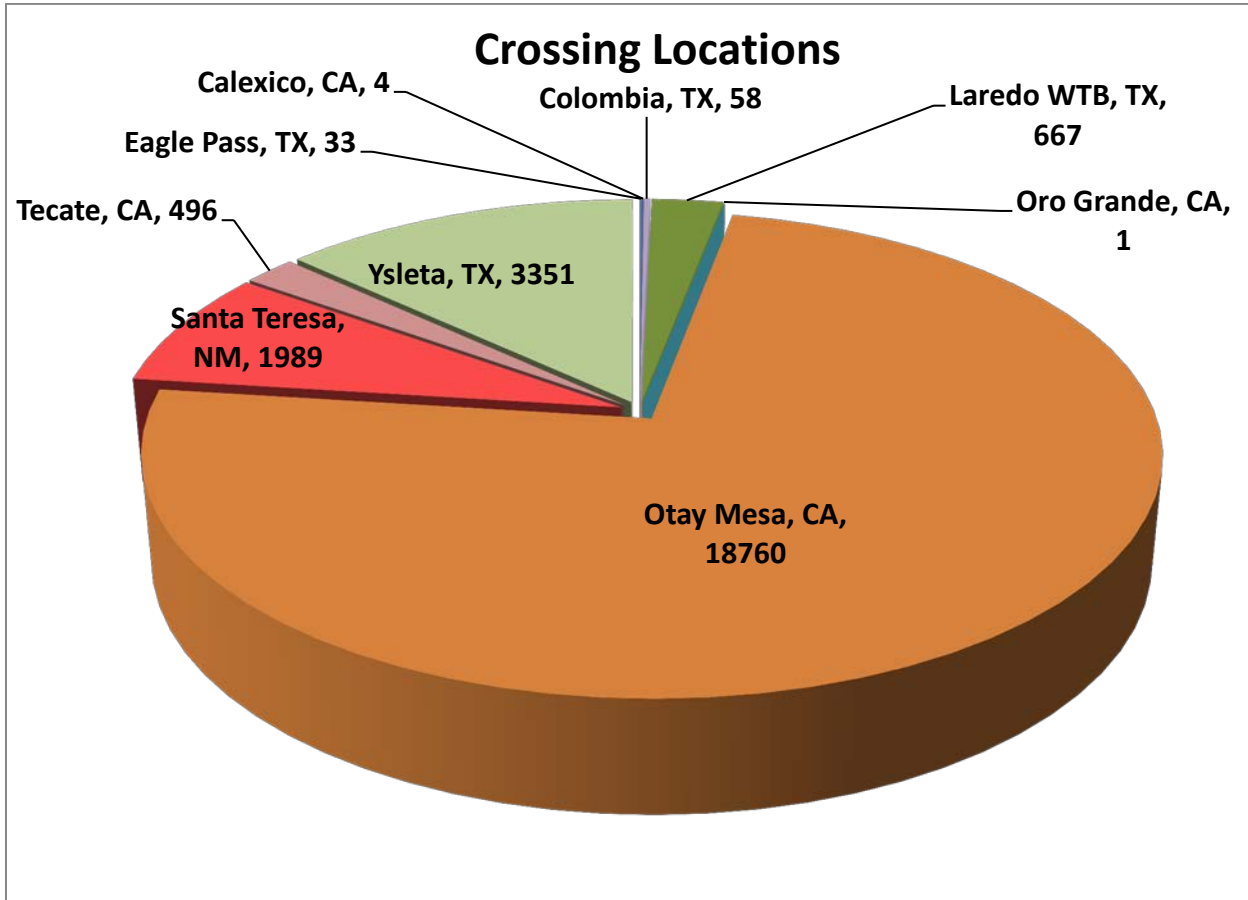

SERVICIOS DE TRANSPORTE INTERNACIONAL Y LOCAL	17535
RAM TRUCKING	5
GCC TRANSPORTE SA DE CV	5335
SERGIO TRISTAN MADONALDO DBA TRISTAN TRANSPORT	60
TRANSPORTATION AND CARGO SOLUTIONS	6
TRANSPORTES MONTEBLANCO	367
Importaciones y Distribuciones Latina America Gami SA de CV	42
Total Number of Crossings	25,359

*Aggregate Data thru August 24, 2014.

Southern Border States	Number of Miles
California	428,585.08
Arizona	12,693.66
New Mexico	49,922.48
Texas	656,395.72
Total Southern Border States Miles	1,147,597

Non-Border States Miles

Total Number of Miles = 242,324

*Aggregate Data thru August 24, 2014

Non- Border States Miles	Number of Miles
Alabama	17,722.11
Arkansas	27,946.82

Colorado	3,024.30
Connecticut	584.31
Delaware	47.99
Florida	24,392.20
Georgia	8,361.60
Idaho	1,449.23
Illinois	6,596.48
Indiana	4,059.17
Iowa	3,675.57
Kansas	7,581.41
Kentucky	12,911.17
Louisiana	27,595.64
Maine	364.10
Maryland	764.88
Massachusetts	555.71
Michigan	807.74
Minnesota	1,572.07
Mississippi	13,582.29
Missouri	6,928.16
Nebraska	2,784.24
Nevada	1,470.93
New Jersey	415.39
New York	903.18
North Carolina	699.86
North Dakota	442.46
Ohio	8,588.41
Oklahoma	10,936.22
Oregon	2,651.78
Pennsylvania	6,147.92
Rhode Island	20.57
South Carolina	2,306.99
South Dakota	944.01
Tennessee	22,085.12
Utah	2,310.87
Virginia	5,729.42
Washington	1,346.71

West Virginia	1,005.77
Wisconsin	230.19
Wyoming	781.23
Total Non-Border States Miles	242,324

*Aggregate Data thru August 24, 2014

Crossings Locations	
Eagle Pass, TX	33
Calexico, CA	4
Colombia	58
Laredo WTB, TX	667
Oro Grande, CA	1
Otay Mesa, CA	18760
Santa Teresa, NM	1989
Tecate, CA	496
Ysleta, TX	3351