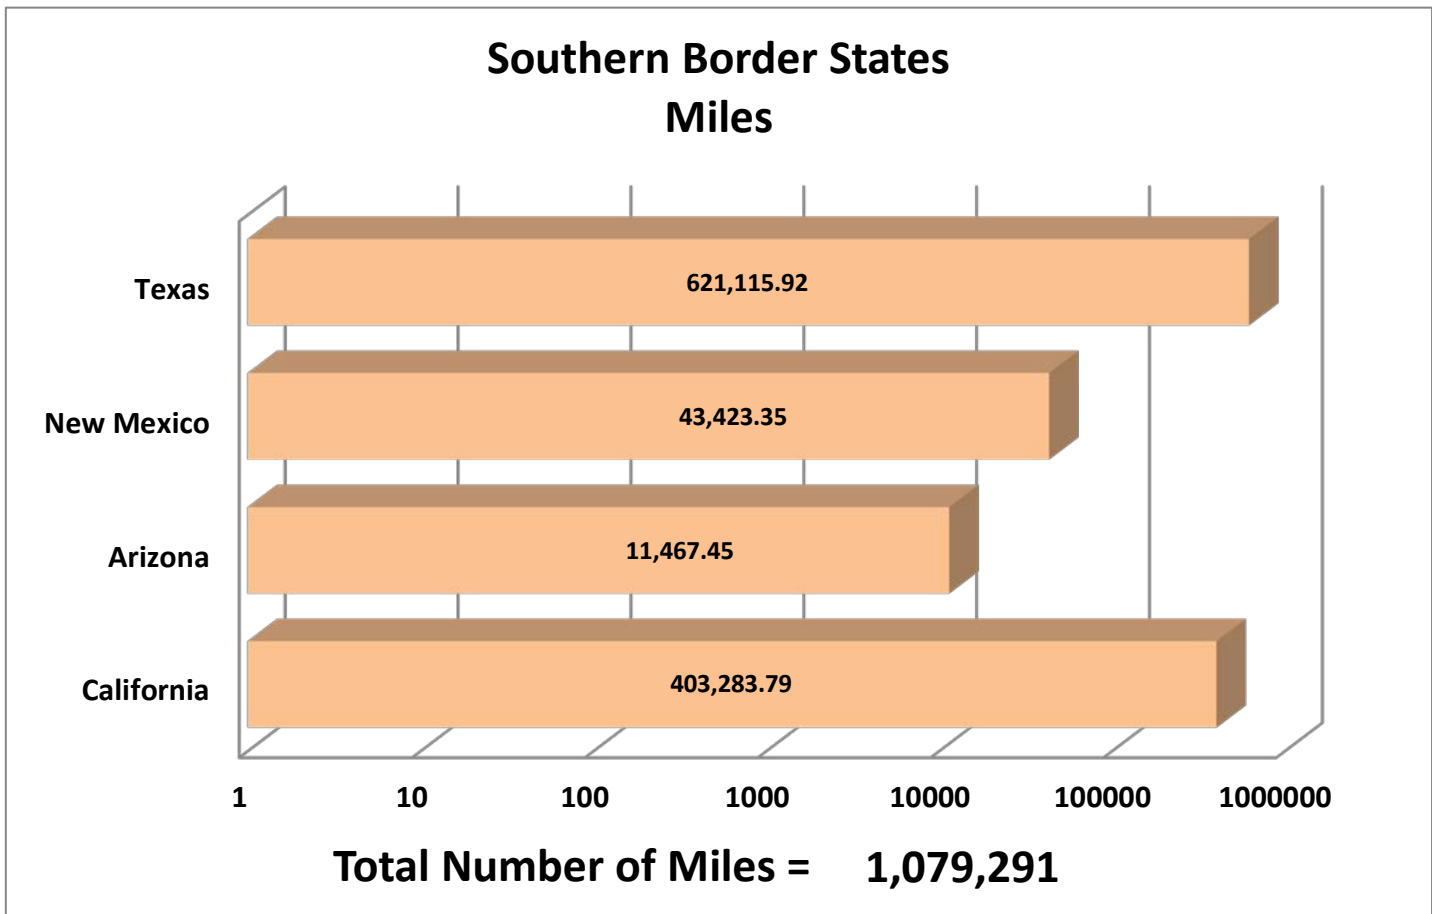

SERVICIOS DE TRANSPORTE INTERNACIONAL Y LOCAL	15853
RAM TRUCKING	5
GCC TRANSPORTE SA DE CV	5220
SERGIO TRISTAN MADONALDO DBA TRISTAN TRANSPORT	60
TRANSPORTATION AND CARGO SOLUTIONS	6
TRANSPORTES MONTEBLANCO	347
Importaciones y Distribuciones Latina America Gami SA de CV	32
Total Number of Crossings	23,499

*Aggregate Data thru July 27, 2014. Revised September 10, 2014.

Southern Border States	Number of Miles
California	403,283.79
Arizona	11,467.45
New Mexico	43,423.35
Texas	621,115.92
Total Southern Border States Miles	1,079,291

Non-Border States Miles

*Aggregate Data thru July 27, 2014

Non- Border States Miles	Number of Miles
Alabama	16,654.73
Arkansas	27,946.82
Colorado	2,071.50

Connecticut	584.31
Delaware	47.99
Florida	23,999.31
Georgia	7,958.27
Idaho	1,449.23
Illinois	6,596.48
Indiana	4,059.17
Iowa	3,201.56
Kansas	6,178.96
Kentucky	12,911.17
Louisiana	25,840.38
Maine	364.10
Maryland	721.25
Massachusetts	555.71
Michigan	807.74
Minnesota	1,204.18
Mississippi	12,387.03
Missouri	6,683.78
Nebraska	2,199.95
Nevada	1,060.85
New Jersey	344.03
New York	903.18
North Carolina	699.86
North Dakota	83.01
Ohio	8,588.41
Oklahoma	9,730.45
Oregon	2,651.78
Pennsylvania	5,252.67
Rhode Island	20.57
South Carolina	1,992.87
South Dakota	727.69
Tennessee	21,403.02
Utah	2,144.28
Virginia	4,628.73
Washington	1,346.71
West Virginia	899.22

Wisconsin	230.19
Wyoming	781.23
Total Non-Border States Miles	227,912

*Aggregate Data thru July 27, 2014

Crossings Locations	
Eagle Pass, TX	33
Calexico, CA	4
Colombia	54
Laredo WTB, TX	637
Oro Grande, CA	1
Otay Mesa, CA	17049
Santa Teresa, NM	1959
Tecate, CA	496
Ysleta, TX	3266