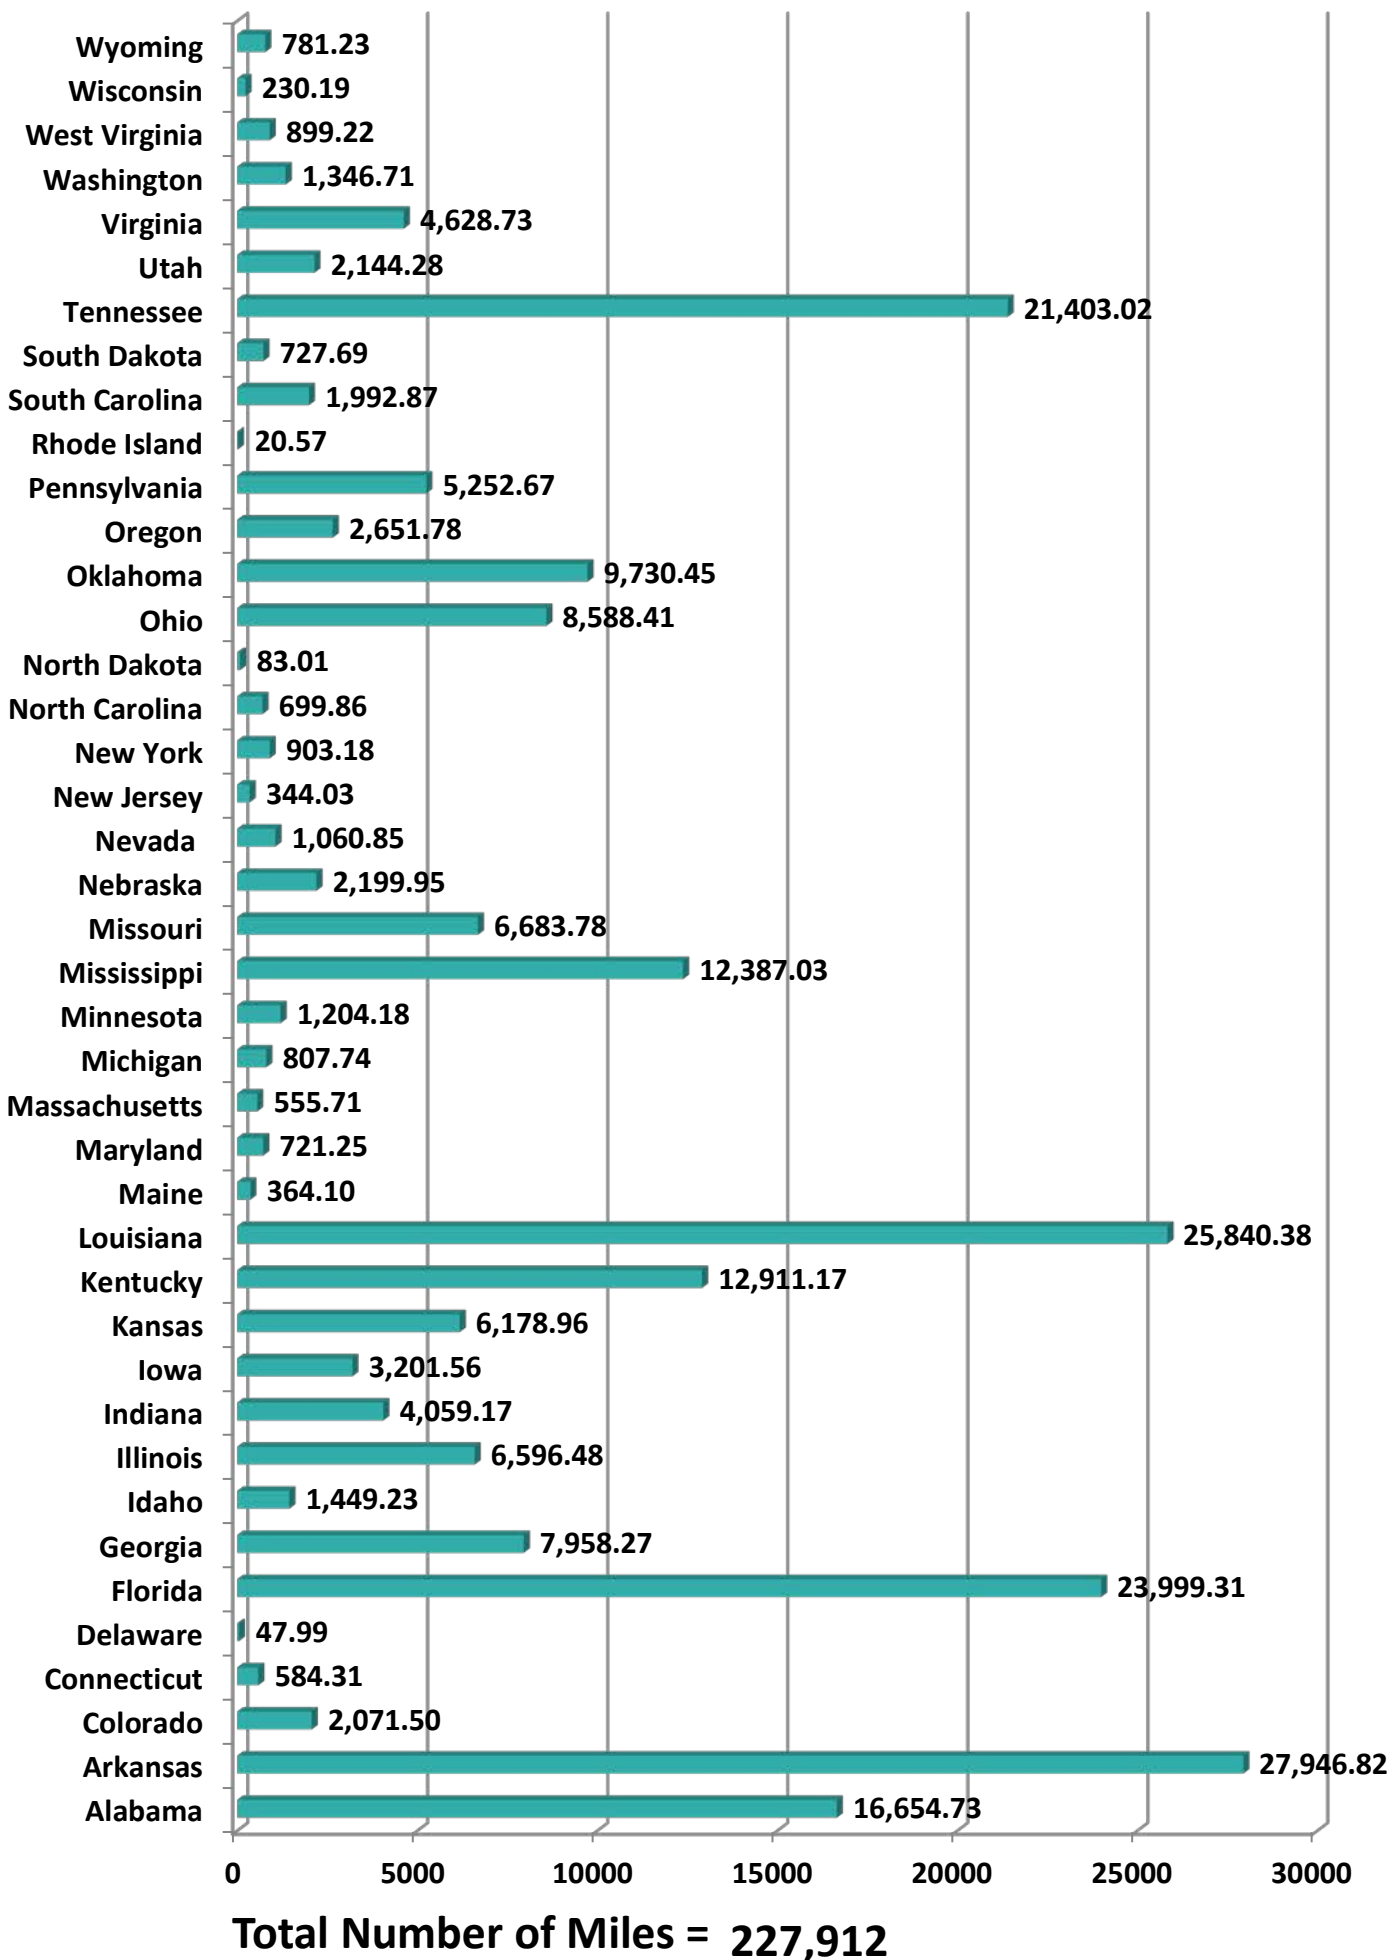

SERVICIOS DE TRANSPORTE INTERNACIONAL Y LOCAL	15853
RAM TRUCKING	5
GCC TRANSPORTE SA DE CV	5220
SERGIO TRISTAN MADONALDO DBA TRISTAN TRANSPORT	60
TRANSPORTATION AND CARGO SOLUTIONS	6
TRANSPORTES MONTEBLANCO	347
Importaciones y Distribuciones Latina America Gami SA de CV	32
Total Number of Crossings	23,499

*Aggregate Data thru July 27, 2014. Revised September 10, 2014.

Southern Border States	Number of Miles
California	403,283.79
Arizona	11,467.45
New Mexico	43,423.35
Texas	621,115.92
Total Southern Border States Miles	1,079,291

Non-Border States Miles

*Aggregate Data thru July 27, 2014

Non- Border States Miles	Number of Miles
Alabama	16,654.73
Arkansas	27,946.82
Colorado	2,071.50

Connecticut	584.31
Delaware	47.99
Florida	23,999.31
Georgia	7,958.27
Idaho	1,449.23
Illinois	6,596.48
Indiana	4,059.17
Iowa	3,201.56
Kansas	6,178.96
Kentucky	12,911.17
Louisiana	25,840.38
Maine	364.10
Maryland	721.25
Massachusetts	555.71
Michigan	807.74
Minnesota	1,204.18
Mississippi	12,387.03
Missouri	6,683.78
Nebraska	2,199.95
Nevada	1,060.85
New Jersey	344.03
New York	903.18
North Carolina	699.86
North Dakota	83.01
Ohio	8,588.41
Oklahoma	9,730.45
Oregon	2,651.78
Pennsylvania	5,252.67
Rhode Island	20.57
South Carolina	1,992.87
South Dakota	727.69
Tennessee	21,403.02
Utah	2,144.28
Virginia	4,628.73
Washington	1,346.71
West Virginia	899.22

Wisconsin	230.19
Wyoming	781.23
Total Non-Border States Miles	227,912

*Aggregate Data thru July 27, 2014

Crossings Locations	
Eagle Pass, TX	33
Calexico, CA	4
Colombia	54
Laredo WTB, TX	637
Oro Grande, CA	1
Otay Mesa, CA	17049
Santa Teresa, NM	1959
Tecate, CA	496
Ysleta, TX	3266