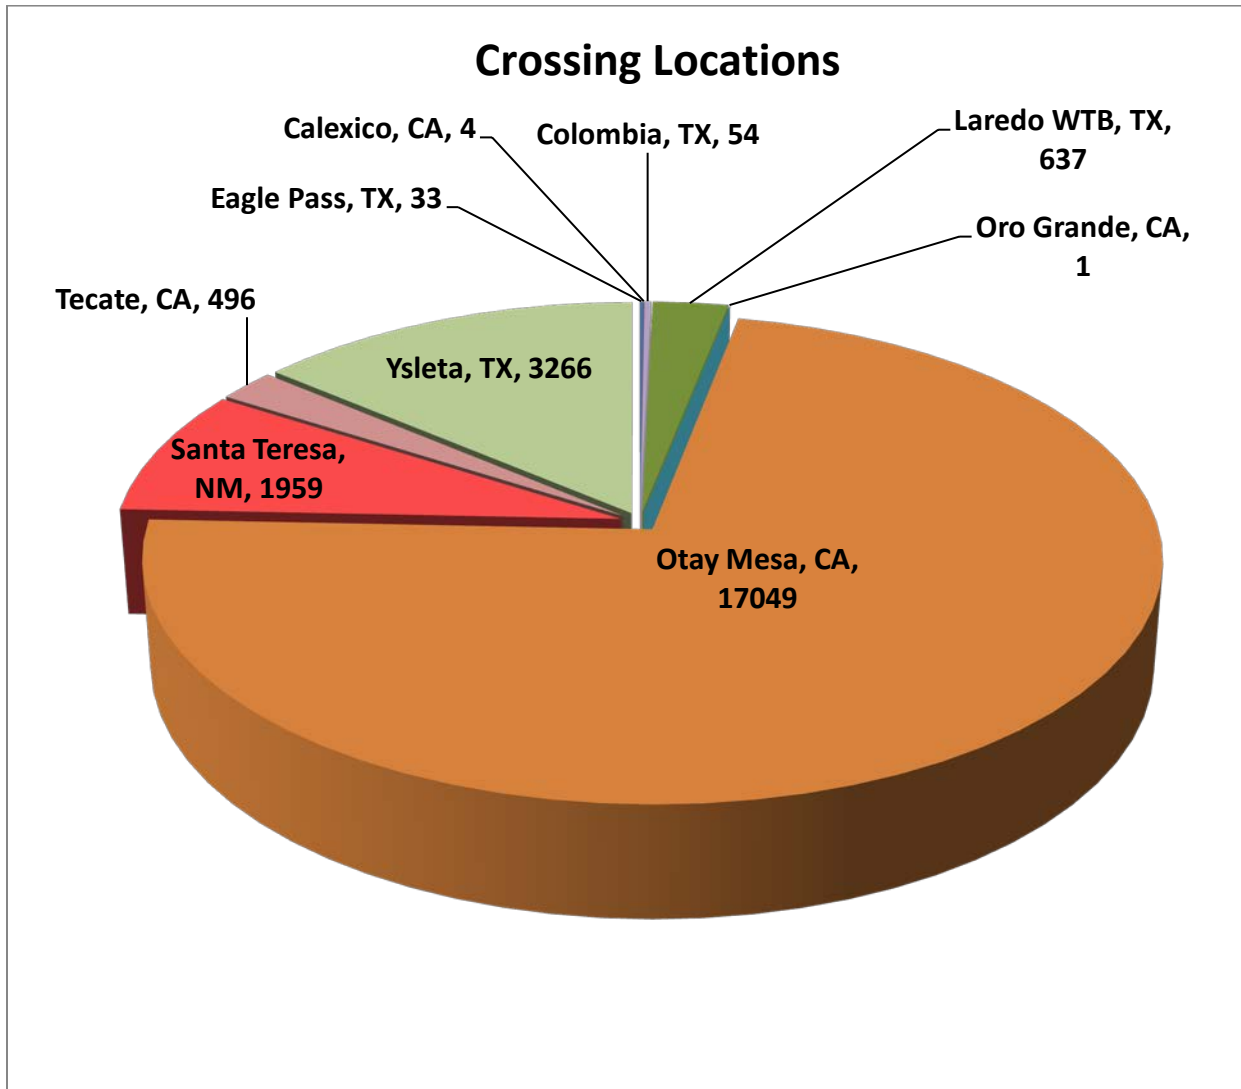

SERVICIOS DE TRANSPORTE INTERNACIONAL Y LOCAL	15853
RAM TRUCKING	5
GCC TRANSPORTE SA DE CV	5220
SERGIO TRISTAN MADONALDO DBA TRISTAN TRANSPORT	60
TRANSPORTATION AND CARGO SOLUTIONS	6
TRANSPORTES MONTEBLANCO	347
Importaciones y Distribuciones Latina America Gami SA de CV	32
Total Number of Crossings	23,499

*Aggregate Data thru July 27, 2014. Revised September 10, 2014.

Southern Border States	Number of Miles
California	403,283.79
Arizona	11,467.45
New Mexico	43,423.35
Texas	621,115.92
Total Southern Border States Miles	1,079,291

Non-Border States Miles

*Aggregate Data thru July 27, 2014

Non- Border States Miles	Number of Miles
Alabama	16,654.73
Arkansas	27,946.82
Colorado	2,071.50

Connecticut	584.31
Delaware	47.99
Florida	23,999.31
Georgia	7,958.27
Idaho	1,449.23
Illinois	6,596.48
Indiana	4,059.17
Iowa	3,201.56
Kansas	6,178.96
Kentucky	12,911.17
Louisiana	25,840.38
Maine	364.10
Maryland	721.25
Massachusetts	555.71
Michigan	807.74
Minnesota	1,204.18
Mississippi	12,387.03
Missouri	6,683.78
Nebraska	2,199.95
Nevada	1,060.85
New Jersey	344.03
New York	903.18
North Carolina	699.86
North Dakota	83.01
Ohio	8,588.41
Oklahoma	9,730.45
Oregon	2,651.78
Pennsylvania	5,252.67
Rhode Island	20.57
South Carolina	1,992.87
South Dakota	727.69
Tennessee	21,403.02
Utah	2,144.28
Virginia	4,628.73
Washington	1,346.71
West Virginia	899.22

Wisconsin	230.19
Wyoming	781.23
Total Non-Border States Miles	227,912

*Aggregate Data thru July 27, 2014

Crossings Locations	
Eagle Pass, TX	33
Calexico, CA	4
Colombia	54
Laredo WTB, TX	637
Oro Grande, CA	1
Otay Mesa, CA	17049
Santa Teresa, NM	1959
Tecate, CA	496
Ysleta, TX	3266