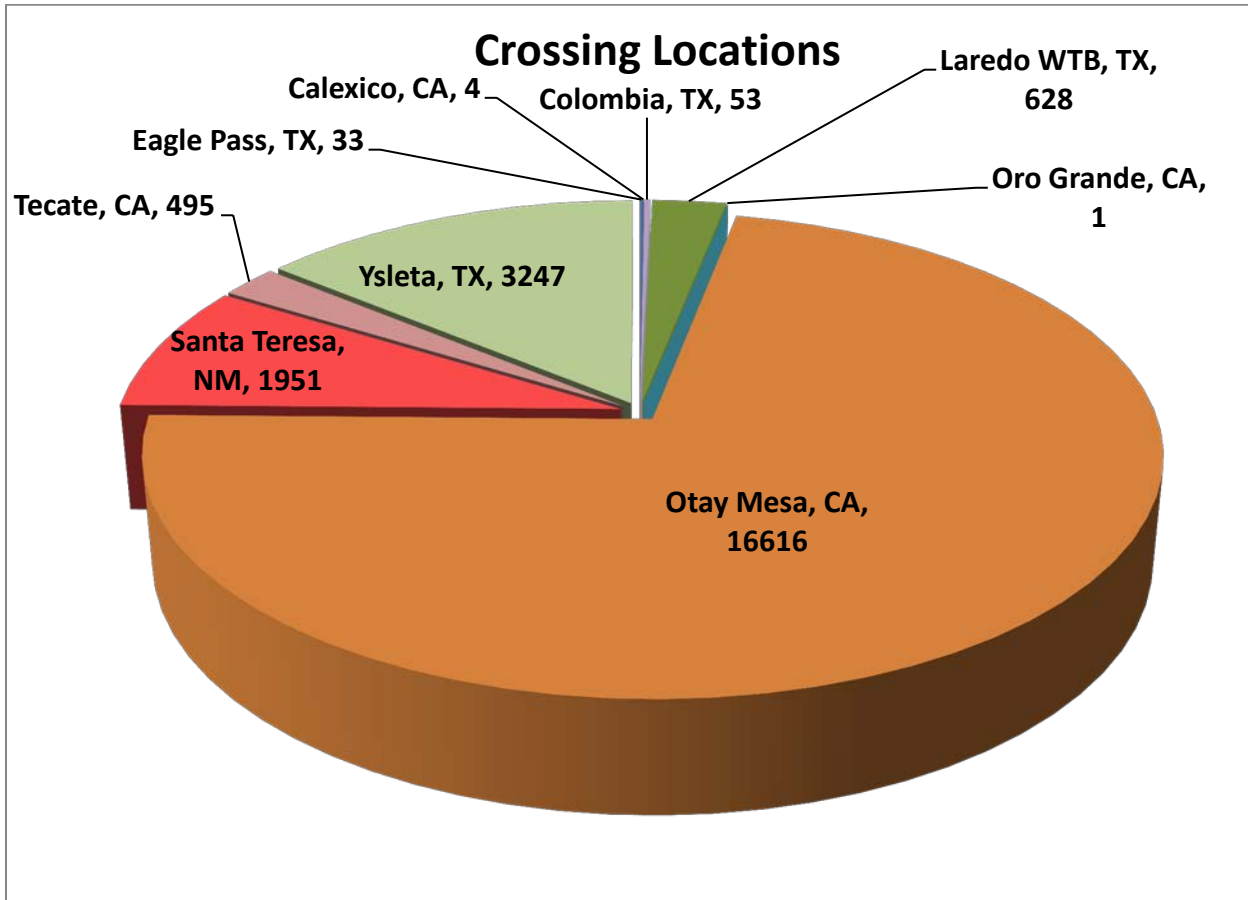

SERVICIOS DE TRANSPORTE INTERNACIONAL Y LOCAL	15428
RAM TRUCKING	5
GCC TRANSPORTE SA DE CV	5192
SERGIO TRISTAN MADONALDO DBA TRISTAN TRANSPORT	60
TRANSPORTATION AND CARGO SOLUTIONS	7
TRANSPORTES MONTEBLANCO	341
Importaciones y Distribuciones Latina America Gami SA de CV	28
<b>Total Number of Crossings</b>	<b>23,028</b>

\*Aggregate Data thru July 20, 2014

Southern Border States	Number of Miles
California	391,943.52
Arizona	11,467.45
New Mexico	41,267.72
Texas	611,984.17
<b>Total Southern Border States Miles</b>	<b>1,056,663</b>

## Non-Border States Miles

\*Aggregate Data thru July 20, 2014

Non- Border States Miles	Number of Miles
Alabama	16,411.37
Arkansas	27,946.82
Colorado	2,071.50

Connecticut	584.31
Delaware	47.99
Florida	23,999.31
Georgia	7,935.84
Idaho	1,449.23
Illinois	6,596.48
Indiana	4,059.17
Iowa	3,201.56
Kansas	5,789.81
Kentucky	12,911.17
Louisiana	25,582.90
Maine	364.10
Maryland	721.25
Massachusetts	555.71
Michigan	807.74
Minnesota	1,204.18
Mississippi	12,216.49
Missouri	6,683.78
Nebraska	2,199.95
Nevada	1,060.85
New Jersey	344.03
New York	903.18
North Carolina	699.86
North Dakota	83.01
Ohio	8,588.41
Oklahoma	9,493.24
Oregon	2,651.78
Pennsylvania	5,252.67
Rhode Island	20.57
South Carolina	1,992.87
South Dakota	727.69
Tennessee	21,174.83
Utah	2,144.28
Virginia	4,427.97
Washington	1,346.71
West Virginia	899.22

Wisconsin	230.19
Wyoming	781.23
<b>Total Non-Border States Miles</b>	<b>226,163</b>

\*Aggregate Data thru July 20, 2014

Crossings Locations	
Eagle Pass, TX	33
Calexico, CA	4
Colombia	53
Laredo WTB, TX	628
Oro Grande, CA	1
Otay Mesa, CA	16616
Santa Teresa, NM	1951
Tecate, CA	495
Ysleta, TX	3247