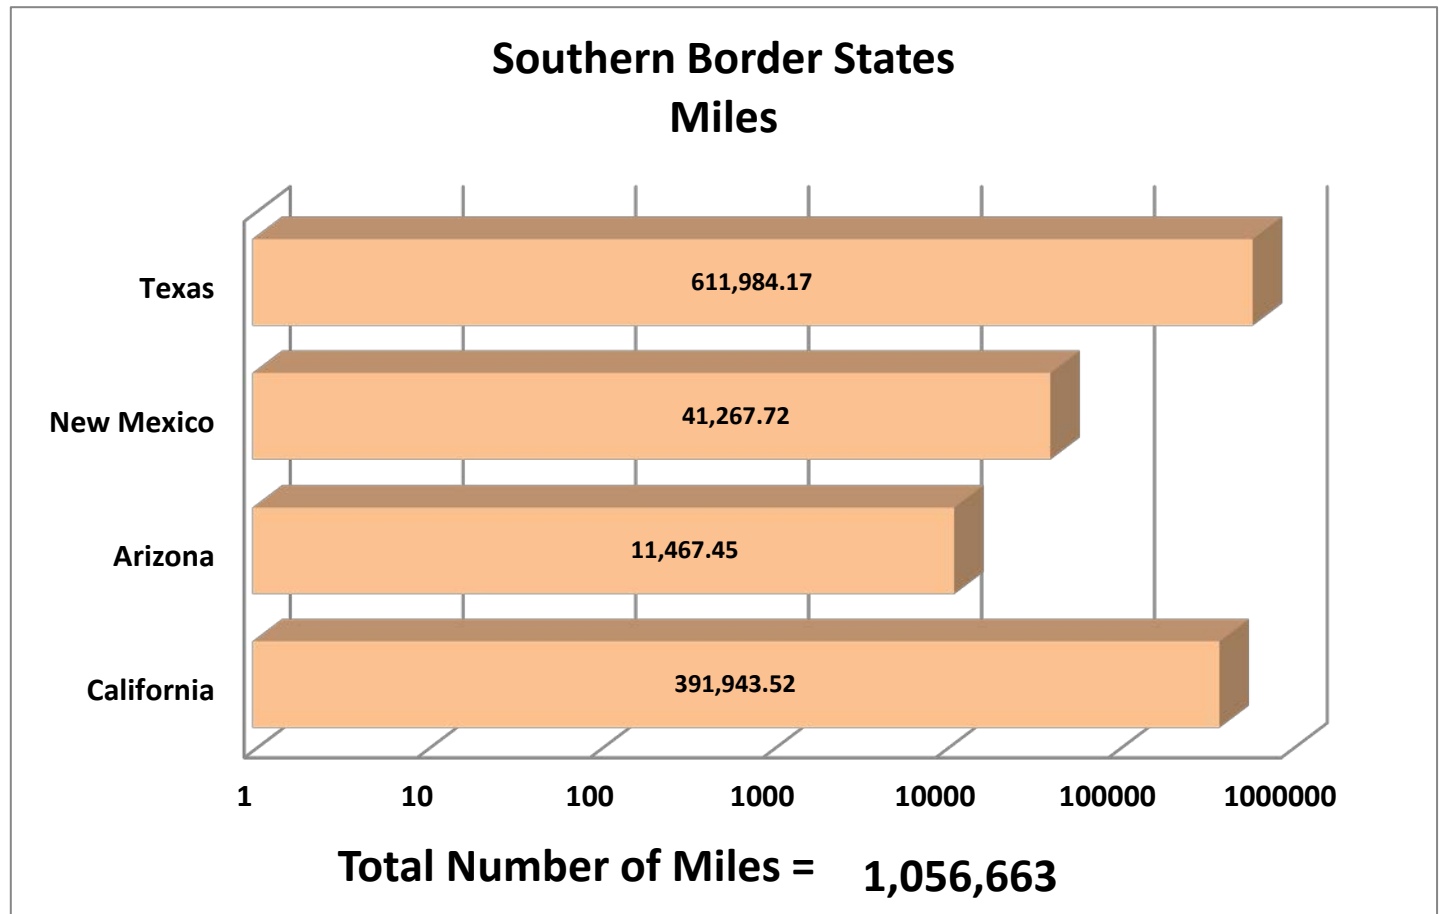

SERVICIOS DE TRANSPORTE INTERNACIONAL Y LOCAL	15428
RAM TRUCKING	5
GCC TRANSPORTE SA DE CV	5192
SERGIO TRISTAN MADONALDO DBA TRISTAN TRANSPORT	60
TRANSPORTATION AND CARGO SOLUTIONS	7
TRANSPORTES MONTEBLANCO	341
Importaciones y Distribuciones Latina America Gami SA de CV	28
<b>Total Number of Crossings</b>	<b>23,028</b>

\*Aggregate Data thru July 20, 2014

Southern Border States	Number of Miles
California	391,943.52
Arizona	11,467.45
New Mexico	41,267.72
Texas	611,984.17
<b>Total Southern Border States Miles</b>	<b>1,056,663</b>

## Non-Border States Miles

\*Aggregate Data thru July 20, 2014

Non- Border States Miles	Number of Miles
Alabama	16,411.37
Arkansas	27,946.82
Colorado	2,071.50

Connecticut	584.31
Delaware	47.99
Florida	23,999.31
Georgia	7,935.84
Idaho	1,449.23
Illinois	6,596.48
Indiana	4,059.17
Iowa	3,201.56
Kansas	5,789.81
Kentucky	12,911.17
Louisiana	25,582.90
Maine	364.10
Maryland	721.25
Massachusetts	555.71
Michigan	807.74
Minnesota	1,204.18
Mississippi	12,216.49
Missouri	6,683.78
Nebraska	2,199.95
Nevada	1,060.85
New Jersey	344.03
New York	903.18
North Carolina	699.86
North Dakota	83.01
Ohio	8,588.41
Oklahoma	9,493.24
Oregon	2,651.78
Pennsylvania	5,252.67
Rhode Island	20.57
South Carolina	1,992.87
South Dakota	727.69
Tennessee	21,174.83
Utah	2,144.28
Virginia	4,427.97
Washington	1,346.71
West Virginia	899.22

Wisconsin	230.19
Wyoming	781.23
<b>Total Non-Border States Miles</b>	<b>226,163</b>

\*Aggregate Data thru July 20, 2014

Crossings Locations	
Eagle Pass, TX	33
Calexico, CA	4
Colombia	53
Laredo WTB, TX	628
Oro Grande, CA	1
Otay Mesa, CA	16616
Santa Teresa, NM	1951
Tecate, CA	495
Ysleta, TX	3247