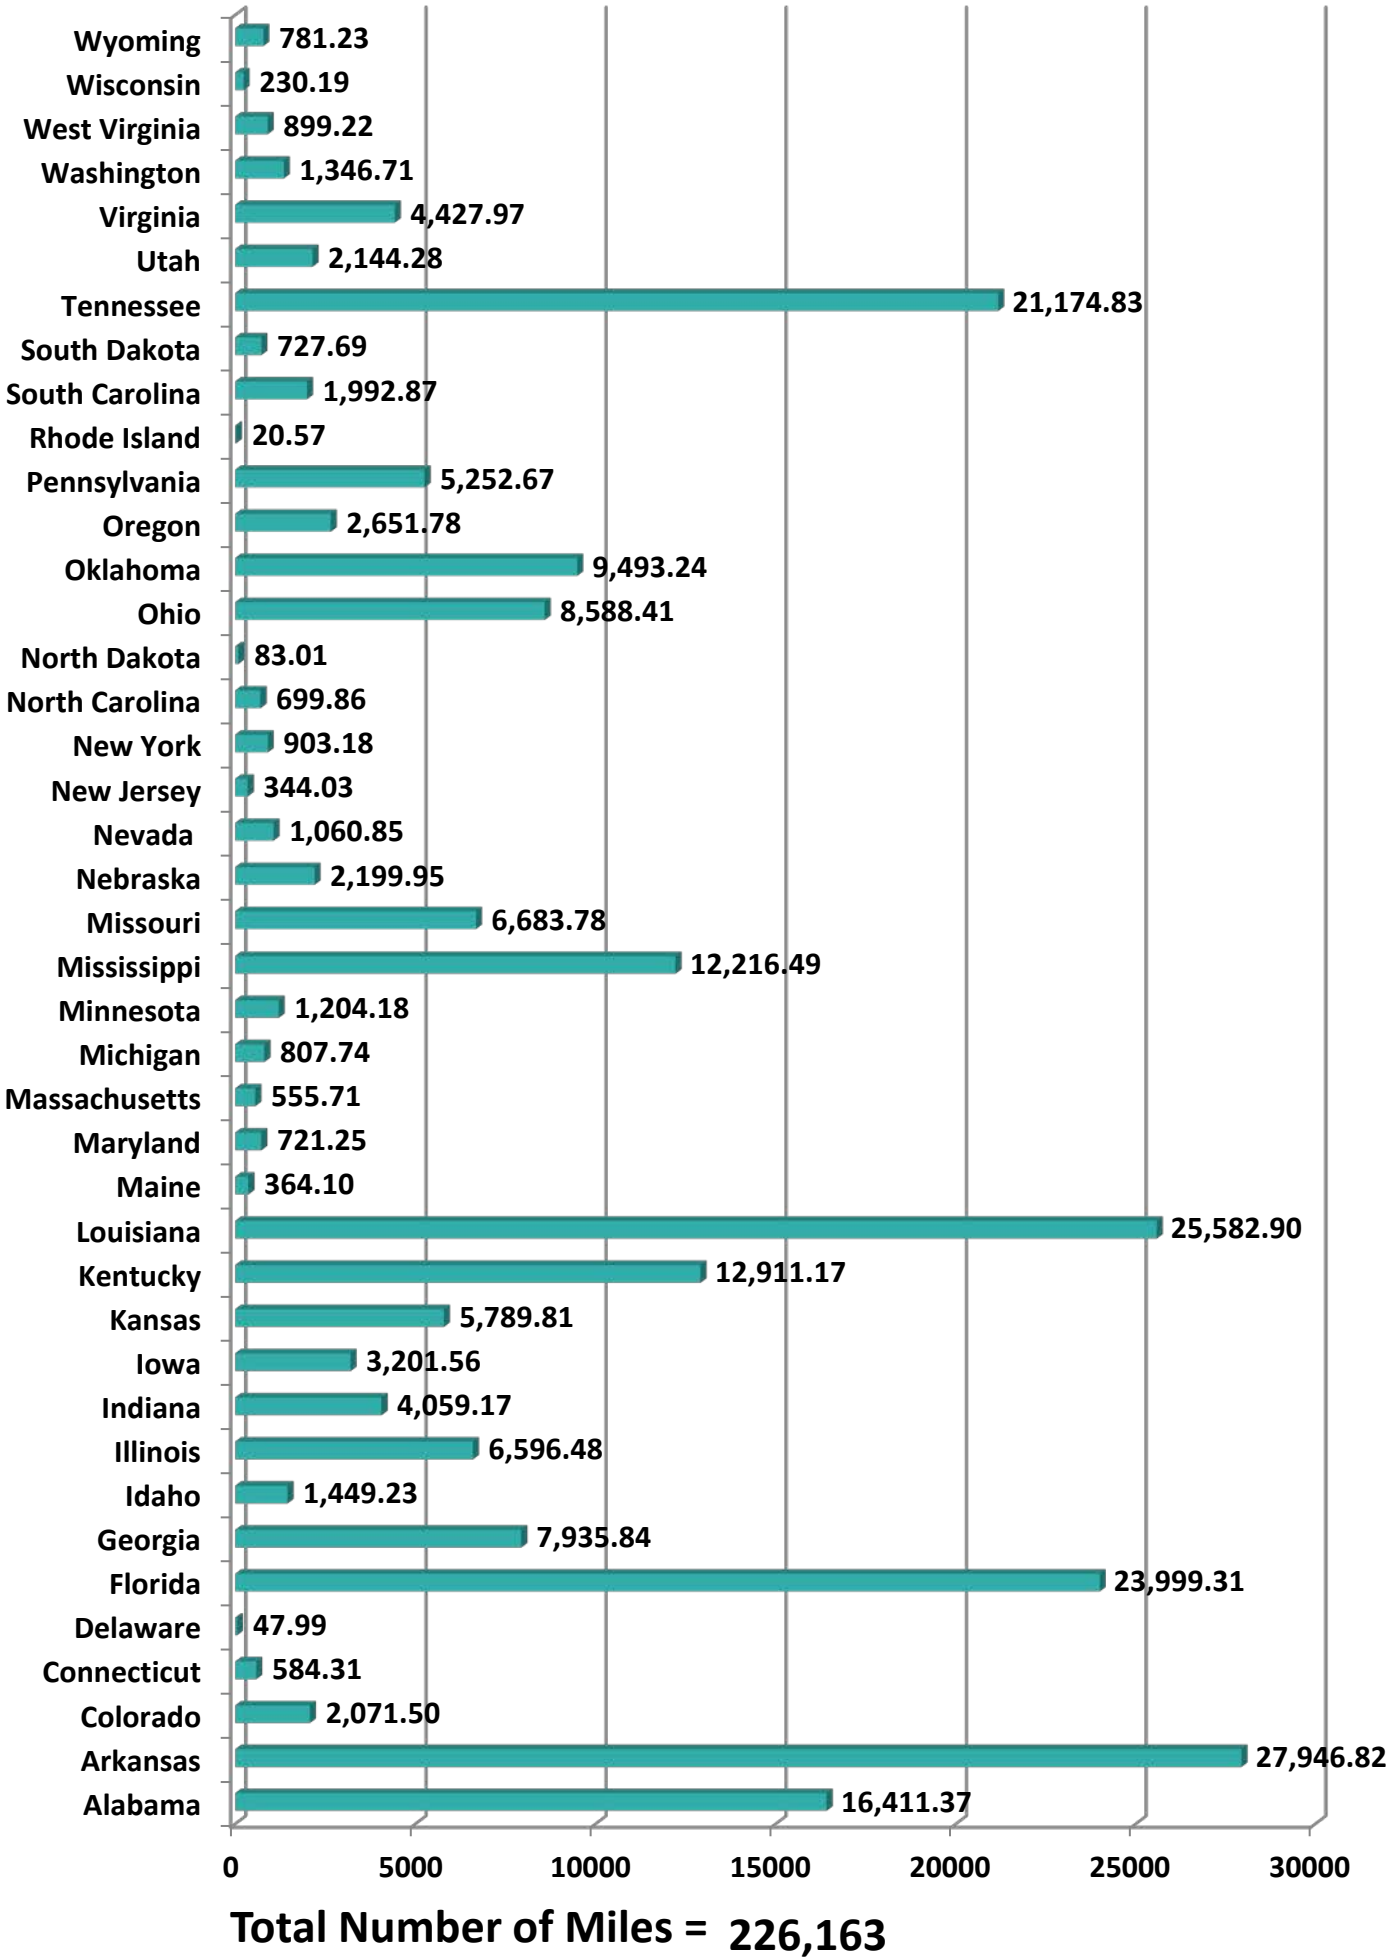

SERVICIOS DE TRANSPORTE INTERNACIONAL Y LOCAL	15428
RAM TRUCKING	5
GCC TRANSPORTE SA DE CV	5192
SERGIO TRISTAN MADONALDO DBA TRISTAN TRANSPORT	60
TRANSPORTATION AND CARGO SOLUTIONS	7
TRANSPORTES MONTEBLANCO	341
Importaciones y Distribuciones Latina America Gami SA de CV	28
<b>Total Number of Crossings</b>	<b>23,028</b>

\*Aggregate Data thru July 20, 2014

Southern Border States	Number of Miles
California	391,943.52
Arizona	11,467.45
New Mexico	41,267.72
Texas	611,984.17
<b>Total Southern Border States Miles</b>	<b>1,056,663</b>

## Non-Border States Miles

\*Aggregate Data thru July 20, 2014

Non- Border States Miles	Number of Miles
Alabama	16,411.37
Arkansas	27,946.82
Colorado	2,071.50

Connecticut	584.31
Delaware	47.99
Florida	23,999.31
Georgia	7,935.84
Idaho	1,449.23
Illinois	6,596.48
Indiana	4,059.17
Iowa	3,201.56
Kansas	5,789.81
Kentucky	12,911.17
Louisiana	25,582.90
Maine	364.10
Maryland	721.25
Massachusetts	555.71
Michigan	807.74
Minnesota	1,204.18
Mississippi	12,216.49
Missouri	6,683.78
Nebraska	2,199.95
Nevada	1,060.85
New Jersey	344.03
New York	903.18
North Carolina	699.86
North Dakota	83.01
Ohio	8,588.41
Oklahoma	9,493.24
Oregon	2,651.78
Pennsylvania	5,252.67
Rhode Island	20.57
South Carolina	1,992.87
South Dakota	727.69
Tennessee	21,174.83
Utah	2,144.28
Virginia	4,427.97
Washington	1,346.71
West Virginia	899.22

Wisconsin	230.19
Wyoming	781.23
<b>Total Non-Border States Miles</b>	<b>226,163</b>

\*Aggregate Data thru July 20, 2014

Crossings Locations	
Eagle Pass, TX	33
Calexico, CA	4
Colombia	53
Laredo WTB, TX	628
Oro Grande, CA	1
Otay Mesa, CA	16616
Santa Teresa, NM	1951
Tecate, CA	495
Ysleta, TX	3247