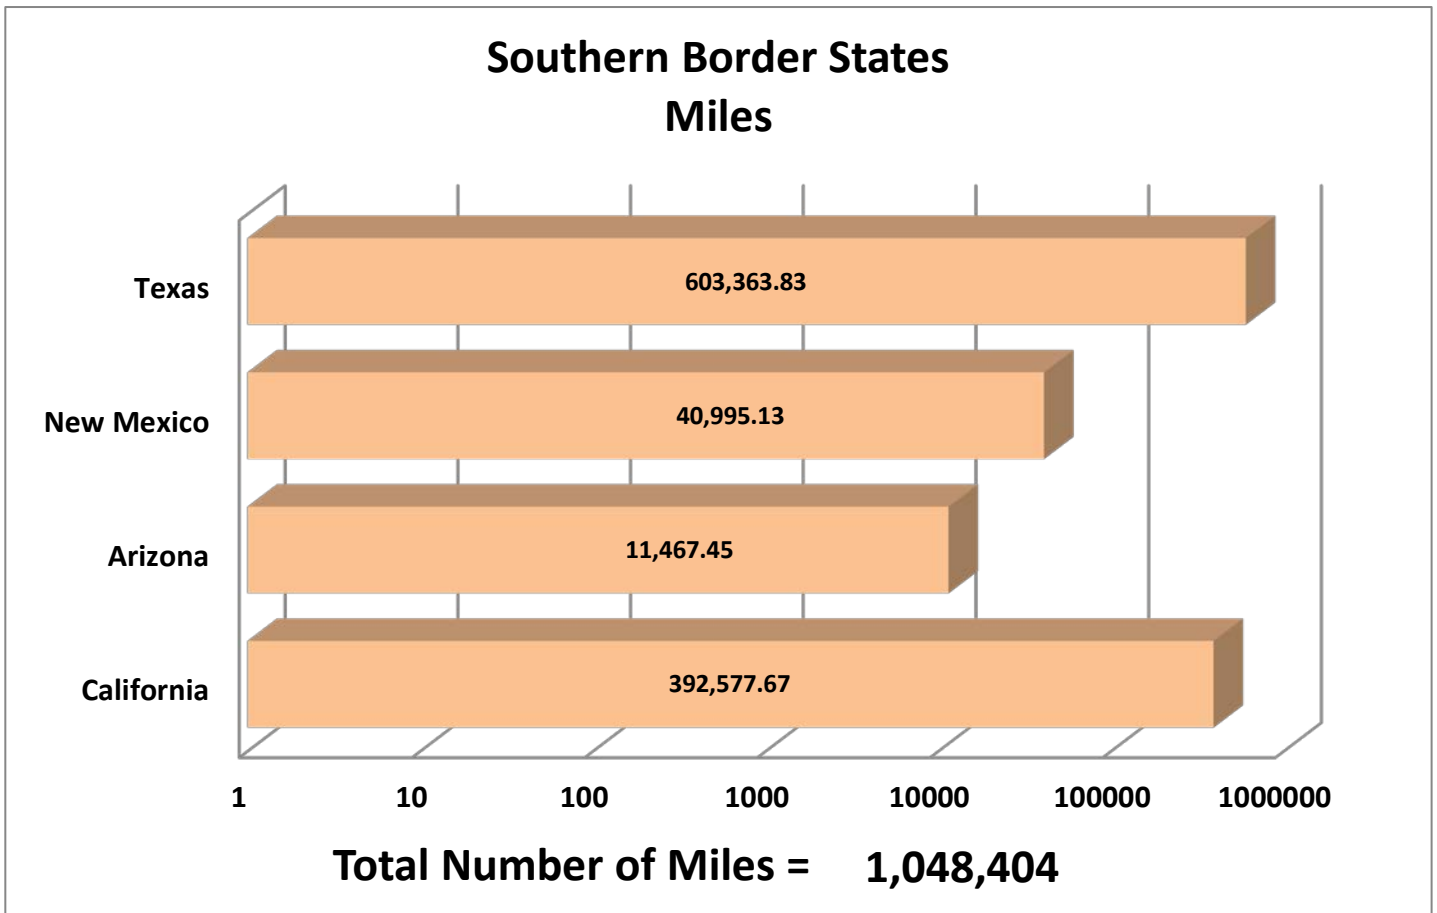

SERVICIOS DE TRANSPORTE INTERNACIONAL Y LOCAL	15070
RAM TRUCKING	5
GCC TRANSPORTE SA DE CV	5153
SERGIO TRISTAN MADONALDO DBA TRISTAN TRANSPORT	60
TRANSPORTATION AND CARGO SOLUTIONS	7
TRANSPORTES MONTEBLANCO	335
Importaciones y Distribuciones Latina America Gami SA de CV	26
Total Number of Crossings	22,608

*Aggregate Data thru July 13, 2014. Revised September 10, 2014.

Southern Border States	Number of Miles
California	392,577.67
Arizona	11,467.45
New Mexico	40,995.13
Texas	603,363.83
Total Southern Border States Miles	1,048,404

Non-Border States Miles

*Aggregate Data thru July 13, 2014

Non- Border States Miles	Number of Miles
--------------------------	-----------------

Alabama	16,070.85
Arkansas	27,335.56
Colorado	2,071.50
Connecticut	584.31
Delaware	47.99
Florida	23,779.32
Georgia	7,443.43
Idaho	1,449.23
Illinois	6,237.67
Indiana	4,014.91
Iowa	3,201.56
Kansas	5,789.81
Kentucky	12,675.97
Louisiana	25,074.95
Maine	364.10
Maryland	721.25
Massachusetts	555.71
Michigan	550.03
Minnesota	1,204.18
Mississippi	12,062.51
Missouri	6,594.48
Nebraska	2,199.95
Nevada	1,060.85
New Jersey	344.03
New York	903.18
North Carolina	699.86
North Dakota	83.01
Ohio	8,217.93
Oklahoma	9,493.24
Oregon	2,651.78
Pennsylvania	5,252.67
Rhode Island	20.57
South Carolina	1,599.30
South Dakota	727.69
Tennessee	20,923.83
Utah	2,144.28

Virginia	4,427.97
Washington	1,346.71
West Virginia	899.22
Wisconsin	230.19
Wyoming	781.23
Total Non-Border States Miles	221,837

***Aggregate Data thru July 13, 2014**

Crossings Locations	
Eagle Pass, TX	33
Calexico, CA	4
Colombia	53
Laredo WTB, TX	620
Oro Grande, CA	1
Otay Mesa, CA	16251
Santa Teresa, NM	1940
Tecate, CA	487
Ysleta, TX	3219