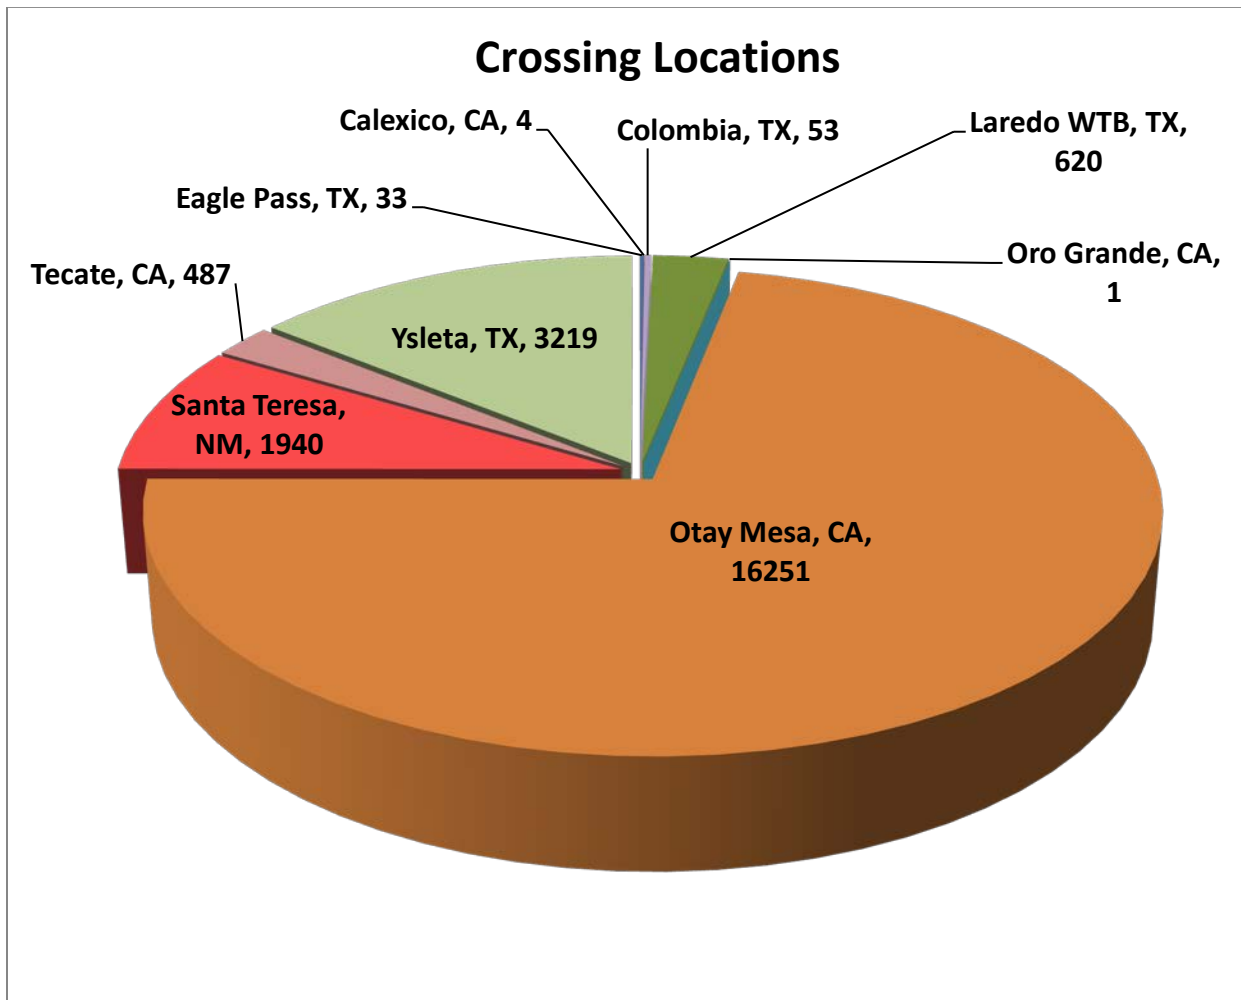

SERVICIOS DE TRANSPORTE INTERNACIONAL Y LOCAL	15070
RAM TRUCKING	5
GCC TRANSPORTE SA DE CV	5153
SERGIO TRISTAN MADONALDO DBA TRISTAN TRANSPORT	60
TRANSPORTATION AND CARGO SOLUTIONS	7
TRANSPORTES MONTEBLANCO	335
Importaciones y Distribuciones Latina America Gami SA de CV	26
Total Number of Crossings	22,608

*Aggregate Data thru July 13, 2014. Revised September 10, 2014.

Southern Border States	Number of Miles
California	392,577.67
Arizona	11,467.45
New Mexico	40,995.13
Texas	603,363.83
Total Southern Border States Miles	1,048,404

Non-Border States Miles

*Aggregate Data thru July 13, 2014

Non- Border States Miles	Number of Miles
--------------------------	-----------------

Alabama	16,070.85
Arkansas	27,335.56
Colorado	2,071.50
Connecticut	584.31
Delaware	47.99
Florida	23,779.32
Georgia	7,443.43
Idaho	1,449.23
Illinois	6,237.67
Indiana	4,014.91
Iowa	3,201.56
Kansas	5,789.81
Kentucky	12,675.97
Louisiana	25,074.95
Maine	364.10
Maryland	721.25
Massachusetts	555.71
Michigan	550.03
Minnesota	1,204.18
Mississippi	12,062.51
Missouri	6,594.48
Nebraska	2,199.95
Nevada	1,060.85
New Jersey	344.03
New York	903.18
North Carolina	699.86
North Dakota	83.01
Ohio	8,217.93
Oklahoma	9,493.24
Oregon	2,651.78
Pennsylvania	5,252.67
Rhode Island	20.57
South Carolina	1,599.30
South Dakota	727.69
Tennessee	20,923.83
Utah	2,144.28

Virginia	4,427.97
Washington	1,346.71
West Virginia	899.22
Wisconsin	230.19
Wyoming	781.23
Total Non-Border States Miles	221,837

***Aggregate Data thru July 13, 2014**

Crossings Locations	
Eagle Pass, TX	33
Calexico, CA	4
Colombia	53
Laredo WTB, TX	620
Oro Grande, CA	1
Otay Mesa, CA	16251
Santa Teresa, NM	1940
Tecate, CA	487
Ysleta, TX	3219