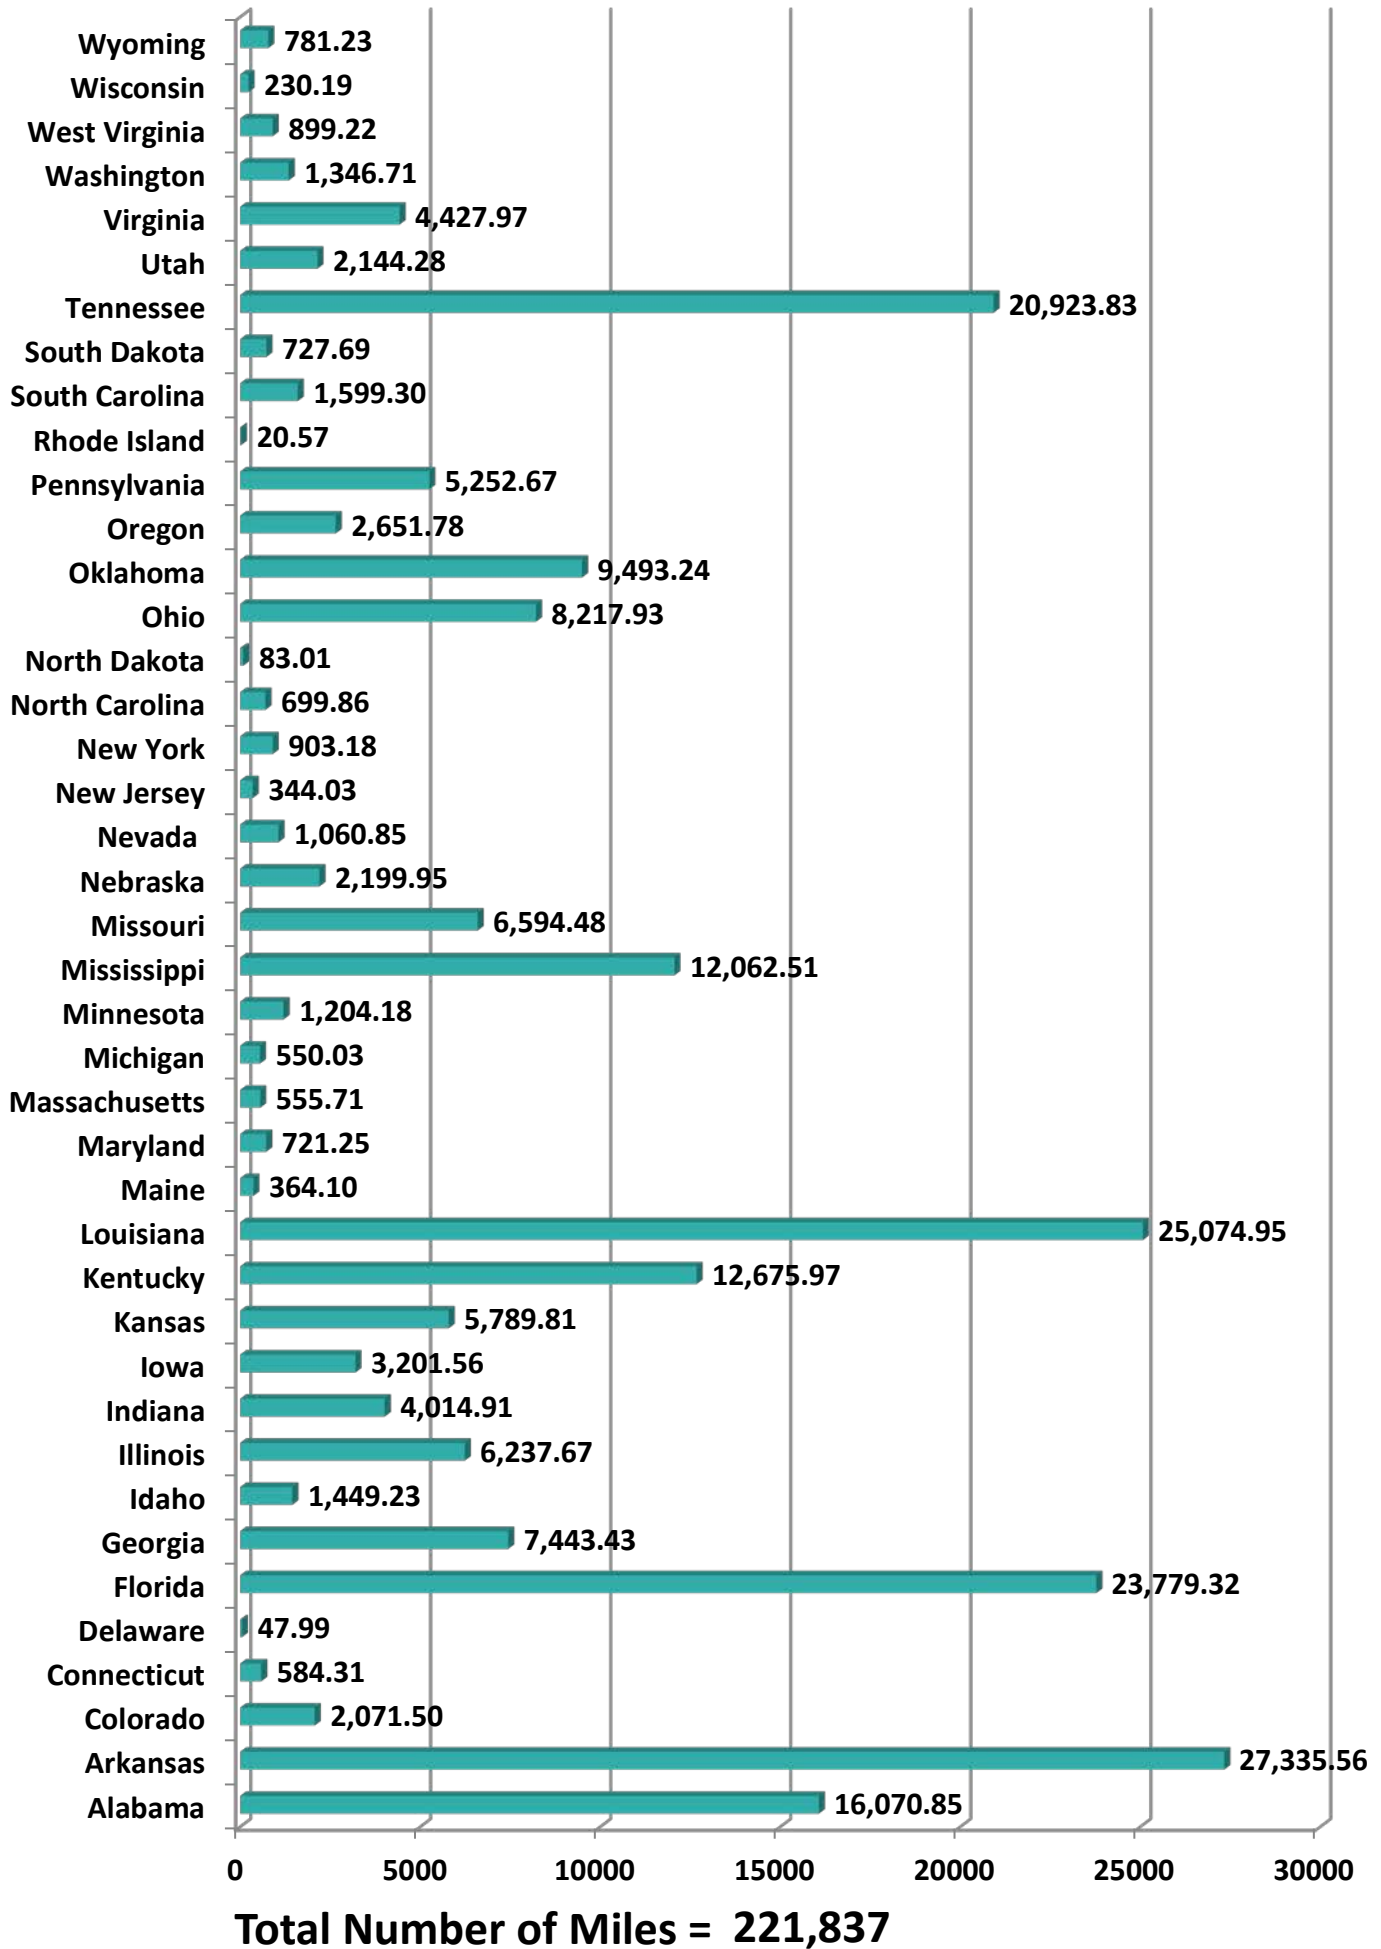

SERVICIOS DE TRANSPORTE INTERNACIONAL Y LOCAL	15070
RAM TRUCKING	5
GCC TRANSPORTE SA DE CV	5153
SERGIO TRISTAN MADONALDO DBA TRISTAN TRANSPORT	60
TRANSPORTATION AND CARGO SOLUTIONS	7
TRANSPORTES MONTEBLANCO	335
Importaciones y Distribuciones Latina America Gami SA de CV	26
Total Number of Crossings	22,608

*Aggregate Data thru July 13, 2014. Revised September 10, 2014.

Southern Border States	Number of Miles
California	392,577.67
Arizona	11,467.45
New Mexico	40,995.13
Texas	603,363.83
Total Southern Border States Miles	1,048,404

Non-Border States Miles

*Aggregate Data thru July 13, 2014

Non- Border States Miles	Number of Miles
--------------------------	-----------------

Alabama	16,070.85
Arkansas	27,335.56
Colorado	2,071.50
Connecticut	584.31
Delaware	47.99
Florida	23,779.32
Georgia	7,443.43
Idaho	1,449.23
Illinois	6,237.67
Indiana	4,014.91
Iowa	3,201.56
Kansas	5,789.81
Kentucky	12,675.97
Louisiana	25,074.95
Maine	364.10
Maryland	721.25
Massachusetts	555.71
Michigan	550.03
Minnesota	1,204.18
Mississippi	12,062.51
Missouri	6,594.48
Nebraska	2,199.95
Nevada	1,060.85
New Jersey	344.03
New York	903.18
North Carolina	699.86
North Dakota	83.01
Ohio	8,217.93
Oklahoma	9,493.24
Oregon	2,651.78
Pennsylvania	5,252.67
Rhode Island	20.57
South Carolina	1,599.30
South Dakota	727.69
Tennessee	20,923.83
Utah	2,144.28

Virginia	4,427.97
Washington	1,346.71
West Virginia	899.22
Wisconsin	230.19
Wyoming	781.23
Total Non-Border States Miles	221,837

***Aggregate Data thru July 13, 2014**

Crossings Locations	
Eagle Pass, TX	33
Calexico, CA	4
Colombia	53
Laredo WTB, TX	620
Oro Grande, CA	1
Otay Mesa, CA	16251
Santa Teresa, NM	1940
Tecate, CA	487
Ysleta, TX	3219