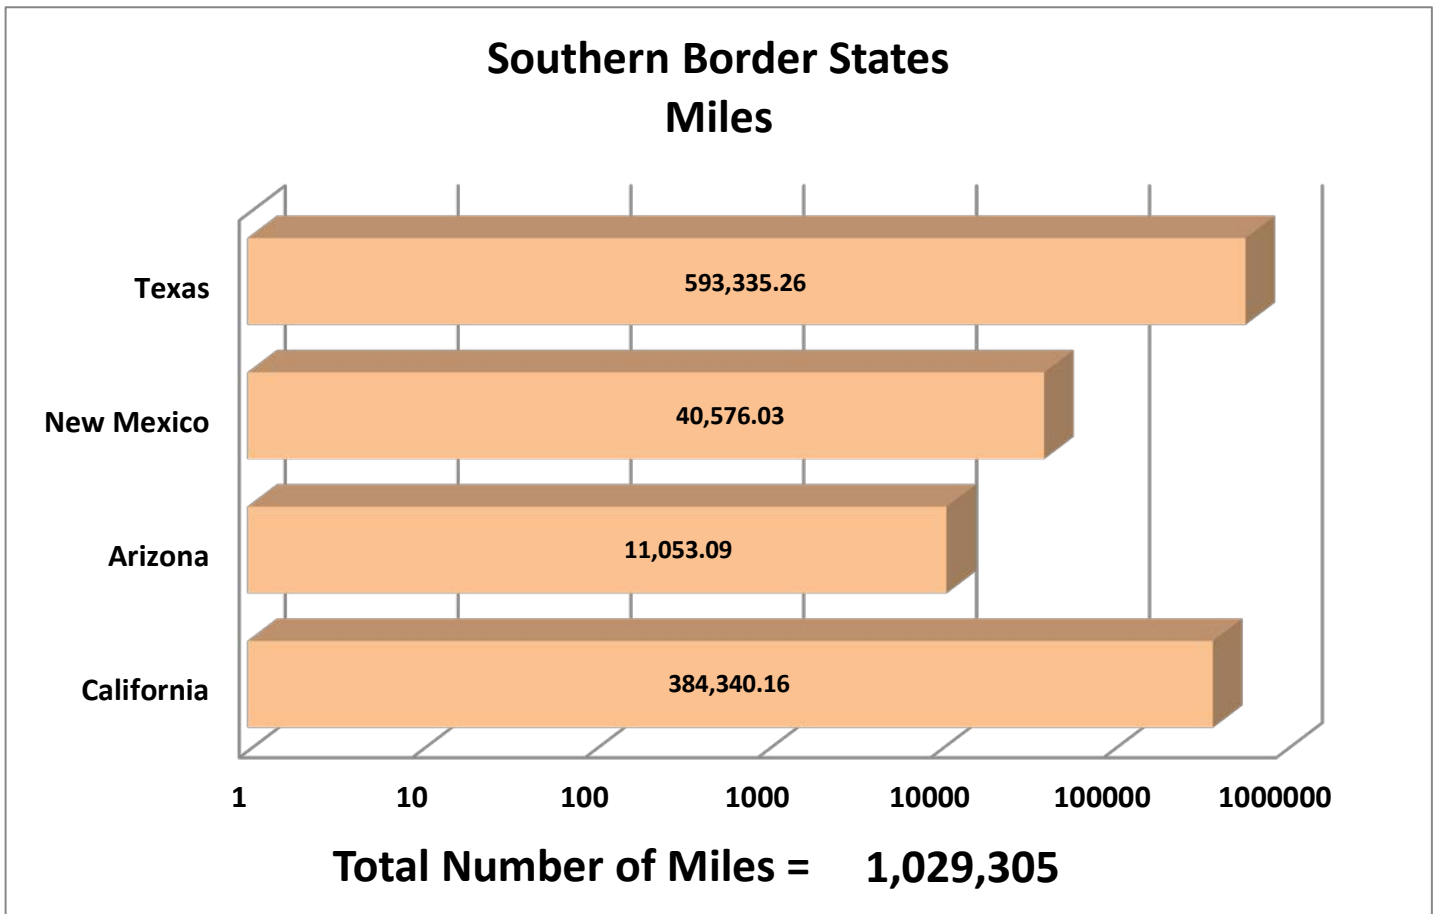

SERVICIOS DE TRANSPORTE INTERNACIONAL Y LOCAL	14660
RAM TRUCKING	5
GCC TRANSPORTE SA DE CV	5112
SERGIO TRISTAN MADONALDO DBA TRISTAN TRANSPORT	60
TRANSPORTATION AND CARGO SOLUTIONS	3
TRANSPORTES MONTEBLANCO	330
Importaciones y Distribuciones Latina America Gami SA de CV	23
Total Number of Crossings	22,126

*Aggregate Data thru July 6, 2014. Revised September 10, 2014.

Southern Border States	Number of Miles
California	384,340.16
Arizona	11,053.09
New Mexico	40,576.03
Texas	593,335.26
Total Southern Border States Miles	1,029,305

Non-Border States Miles

*Aggregate Data thru July 6, 2014

Non- Border States Miles	Number of Miles
Alabama	16,070.85
Arkansas	27,335.56
Colorado	2,071.50

Connecticut	584.31
Delaware	47.99
Florida	23,779.32
Georgia	7,443.43
Idaho	1,449.23
Illinois	6,237.67
Indiana	4,014.91
Iowa	3,201.56
Kansas	5,789.81
Kentucky	12,675.97
Louisiana	25,074.95
Maine	364.10
Maryland	721.25
Massachusetts	555.71
Michigan	550.03
Minnesota	1,204.18
Mississippi	12,062.51
Missouri	6,594.48
Nebraska	2,199.95
Nevada	1,060.85
New Jersey	344.03
New York	903.18
North Carolina	699.86
North Dakota	83.01
Ohio	8,217.93
Oklahoma	9,493.24
Oregon	2,651.78
Pennsylvania	5,252.67
Rhode Island	20.57
South Carolina	1,599.30
South Dakota	727.69
Tennessee	20,923.83
Utah	2,144.28
Virginia	4,427.97
Washington	1,346.71
West Virginia	899.22

Wisconsin	230.19
Wyoming	781.23
Total Non-Border States Miles	221,837

*Aggregate Data thru July 6, 2014

Crossings Locations	
Eagle Pass, TX	33
Calexico, CA	4
Colombia	50
Laredo WTB, TX	614
Oro Grande, CA	1
Otay Mesa, CA	15830
Santa Teresa, NM	1924
Tecate, CA	480
Ysleta, TX	3190