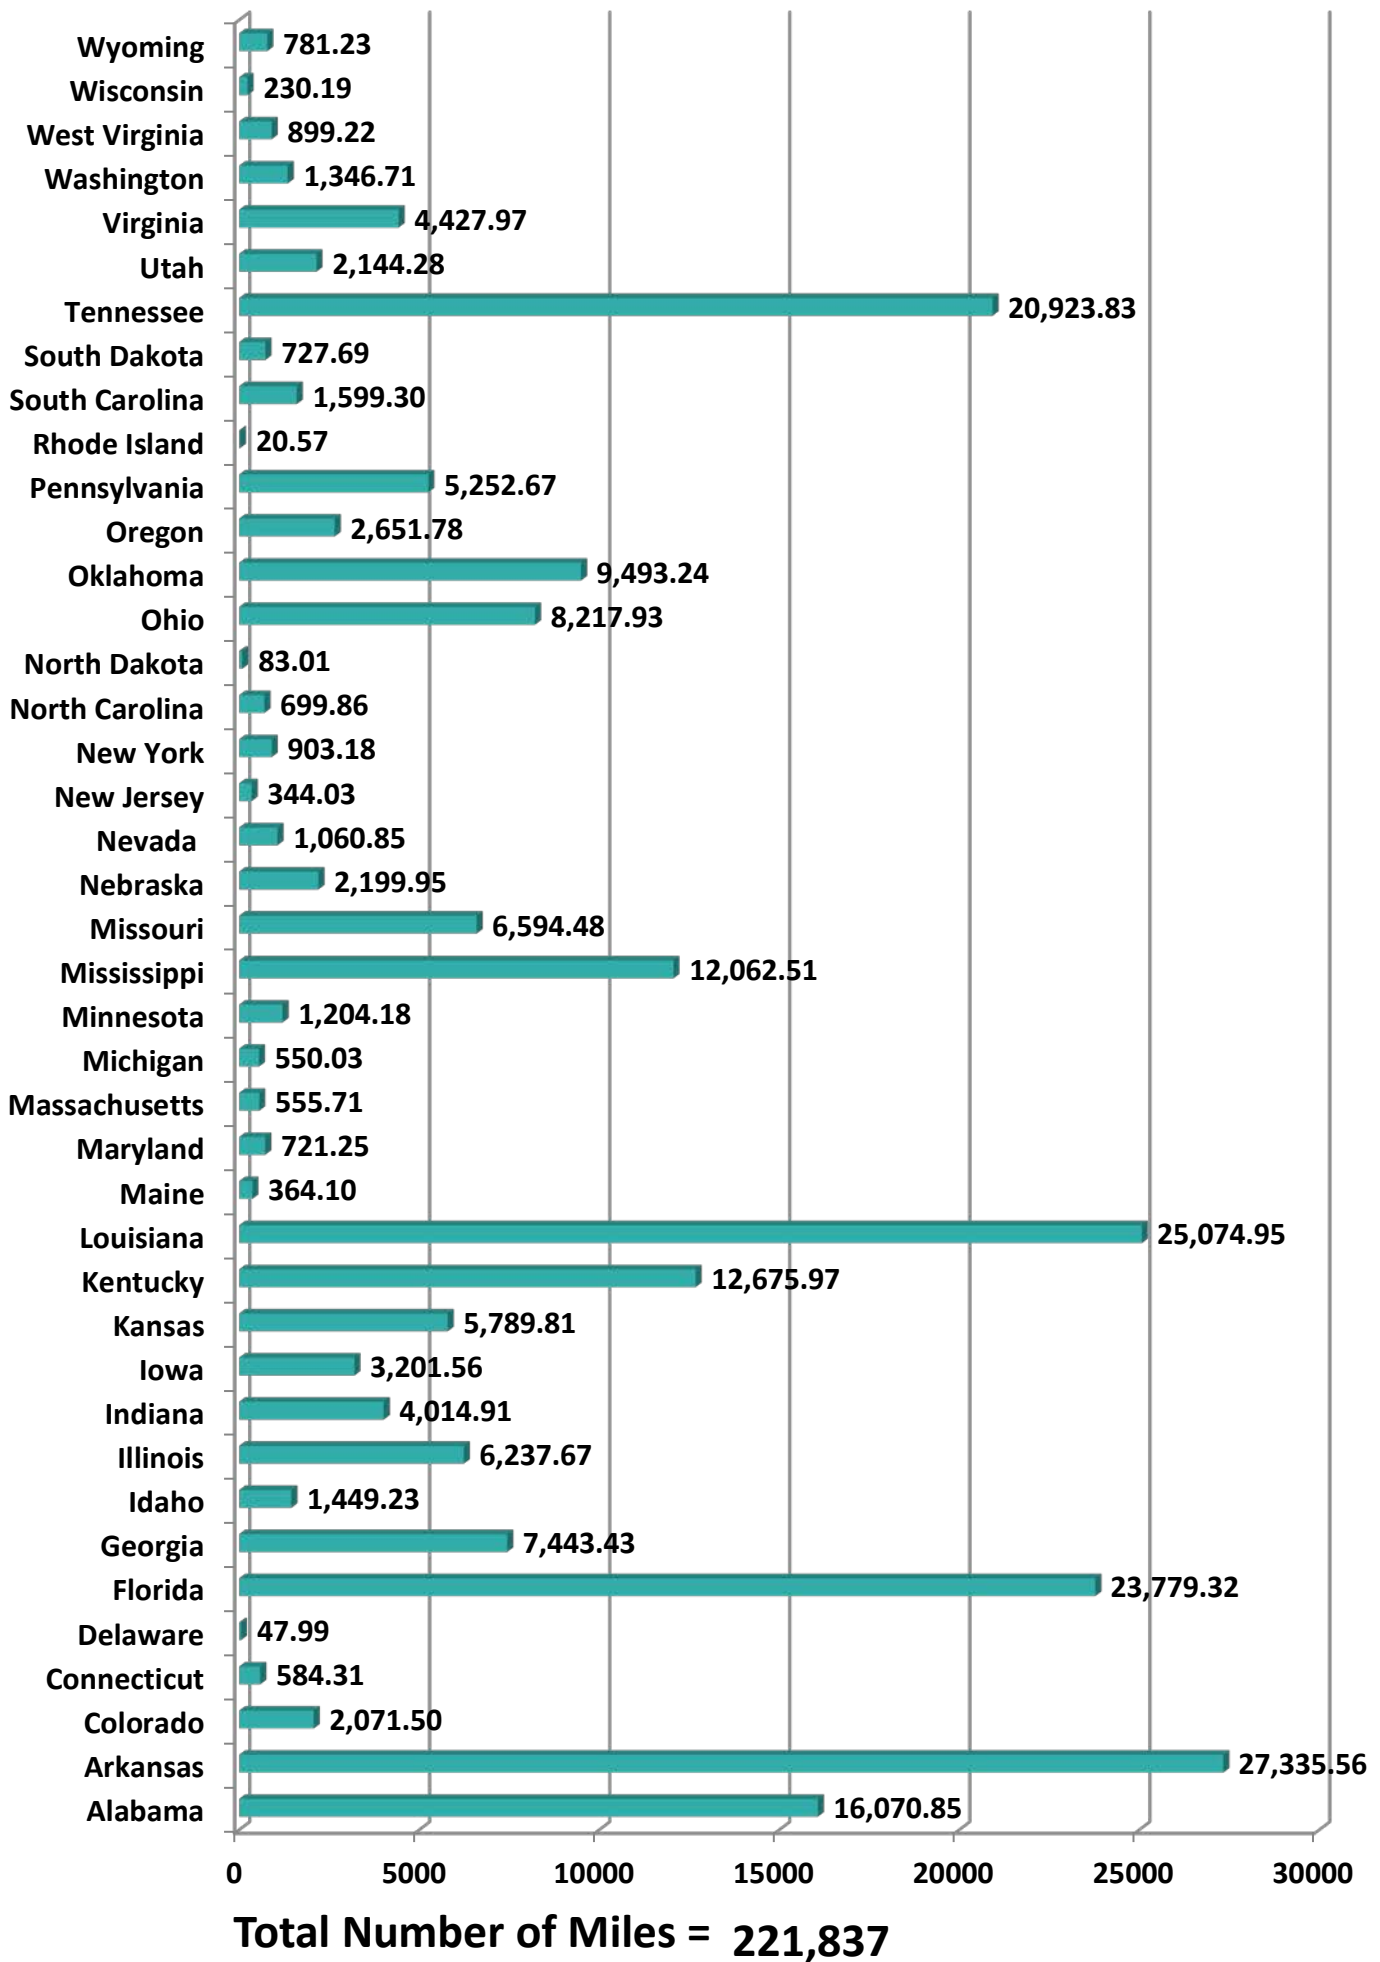

SERVICIOS DE TRANSPORTE INTERNACIONAL Y LOCAL	14660
RAM TRUCKING	5
GCC TRANSPORTE SA DE CV	5112
SERGIO TRISTAN MADONALDO DBA TRISTAN TRANSPORT	60
TRANSPORTATION AND CARGO SOLUTIONS	3
TRANSPORTES MONTEBLANCO	330
Importaciones y Distribuciones Latina America Gami SA de CV	23
Total Number of Crossings	22,126

*Aggregate Data thru July 6, 2014. Revised September 10, 2014.

Southern Border States	Number of Miles
California	384,340.16
Arizona	11,053.09
New Mexico	40,576.03
Texas	593,335.26
Total Southern Border States Miles	1,029,305

Non-Border States Miles

*Aggregate Data thru July 6, 2014

Non- Border States Miles	Number of Miles
Alabama	16,070.85
Arkansas	27,335.56
Colorado	2,071.50

Connecticut	584.31
Delaware	47.99
Florida	23,779.32
Georgia	7,443.43
Idaho	1,449.23
Illinois	6,237.67
Indiana	4,014.91
Iowa	3,201.56
Kansas	5,789.81
Kentucky	12,675.97
Louisiana	25,074.95
Maine	364.10
Maryland	721.25
Massachusetts	555.71
Michigan	550.03
Minnesota	1,204.18
Mississippi	12,062.51
Missouri	6,594.48
Nebraska	2,199.95
Nevada	1,060.85
New Jersey	344.03
New York	903.18
North Carolina	699.86
North Dakota	83.01
Ohio	8,217.93
Oklahoma	9,493.24
Oregon	2,651.78
Pennsylvania	5,252.67
Rhode Island	20.57
South Carolina	1,599.30
South Dakota	727.69
Tennessee	20,923.83
Utah	2,144.28
Virginia	4,427.97
Washington	1,346.71
West Virginia	899.22

Wisconsin	230.19
Wyoming	781.23
Total Non-Border States Miles	221,837

*Aggregate Data thru July 6, 2014

Crossings Locations	
Eagle Pass, TX	33
Calexico, CA	4
Colombia	50
Laredo WTB, TX	614
Oro Grande, CA	1
Otay Mesa, CA	15830
Santa Teresa, NM	1924
Tecate, CA	480
Ysleta, TX	3190