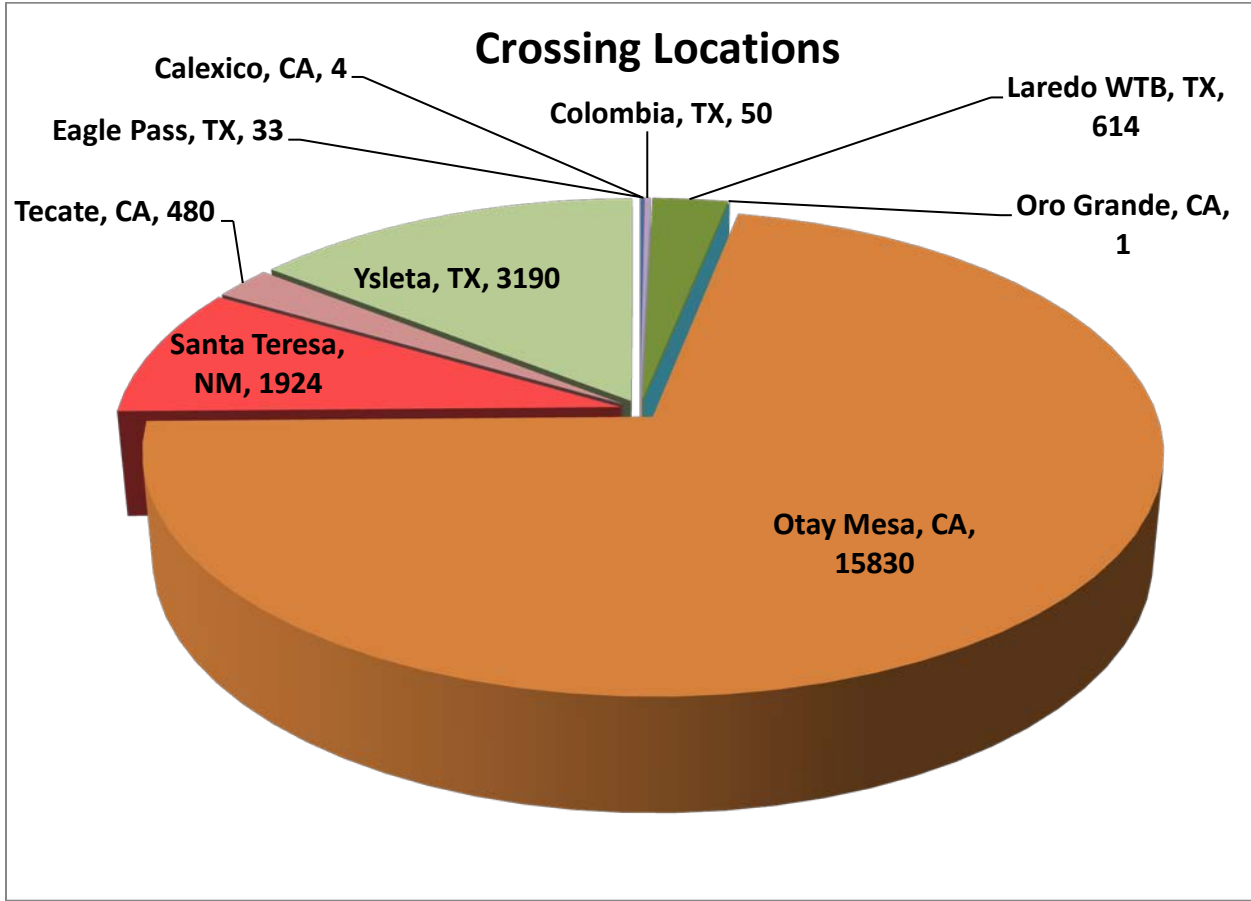

SERVICIOS DE TRANSPORTE INTERNACIONAL Y LOCAL	14660
RAM TRUCKING	5
GCC TRANSPORTE SA DE CV	5112
SERGIO TRISTAN MADONALDO DBA TRISTAN TRANSPORT	60
TRANSPORTATION AND CARGO SOLUTIONS	3
TRANSPORTES MONTEBLANCO	330
Importaciones y Distribuciones Latina America Gami SA de CV	23
Total Number of Crossings	22,126

*Aggregate Data thru July 6, 2014. Revised September 10, 2014.

Southern Border States	Number of Miles
California	384,340.16
Arizona	11,053.09
New Mexico	40,576.03
Texas	593,335.26
Total Southern Border States Miles	1,029,305

Non-Border States Miles

*Aggregate Data thru July 6, 2014

Non- Border States Miles	Number of Miles
Alabama	16,070.85
Arkansas	27,335.56
Colorado	2,071.50

Connecticut	584.31
Delaware	47.99
Florida	23,779.32
Georgia	7,443.43
Idaho	1,449.23
Illinois	6,237.67
Indiana	4,014.91
Iowa	3,201.56
Kansas	5,789.81
Kentucky	12,675.97
Louisiana	25,074.95
Maine	364.10
Maryland	721.25
Massachusetts	555.71
Michigan	550.03
Minnesota	1,204.18
Mississippi	12,062.51
Missouri	6,594.48
Nebraska	2,199.95
Nevada	1,060.85
New Jersey	344.03
New York	903.18
North Carolina	699.86
North Dakota	83.01
Ohio	8,217.93
Oklahoma	9,493.24
Oregon	2,651.78
Pennsylvania	5,252.67
Rhode Island	20.57
South Carolina	1,599.30
South Dakota	727.69
Tennessee	20,923.83
Utah	2,144.28
Virginia	4,427.97
Washington	1,346.71
West Virginia	899.22

Wisconsin	230.19
Wyoming	781.23
Total Non-Border States Miles	221,837

*Aggregate Data thru July 6, 2014

Crossings Locations	
Eagle Pass, TX	33
Calexico, CA	4
Colombia	50
Laredo WTB, TX	614
Oro Grande, CA	1
Otay Mesa, CA	15830
Santa Teresa, NM	1924
Tecate, CA	480
Ysleta, TX	3190