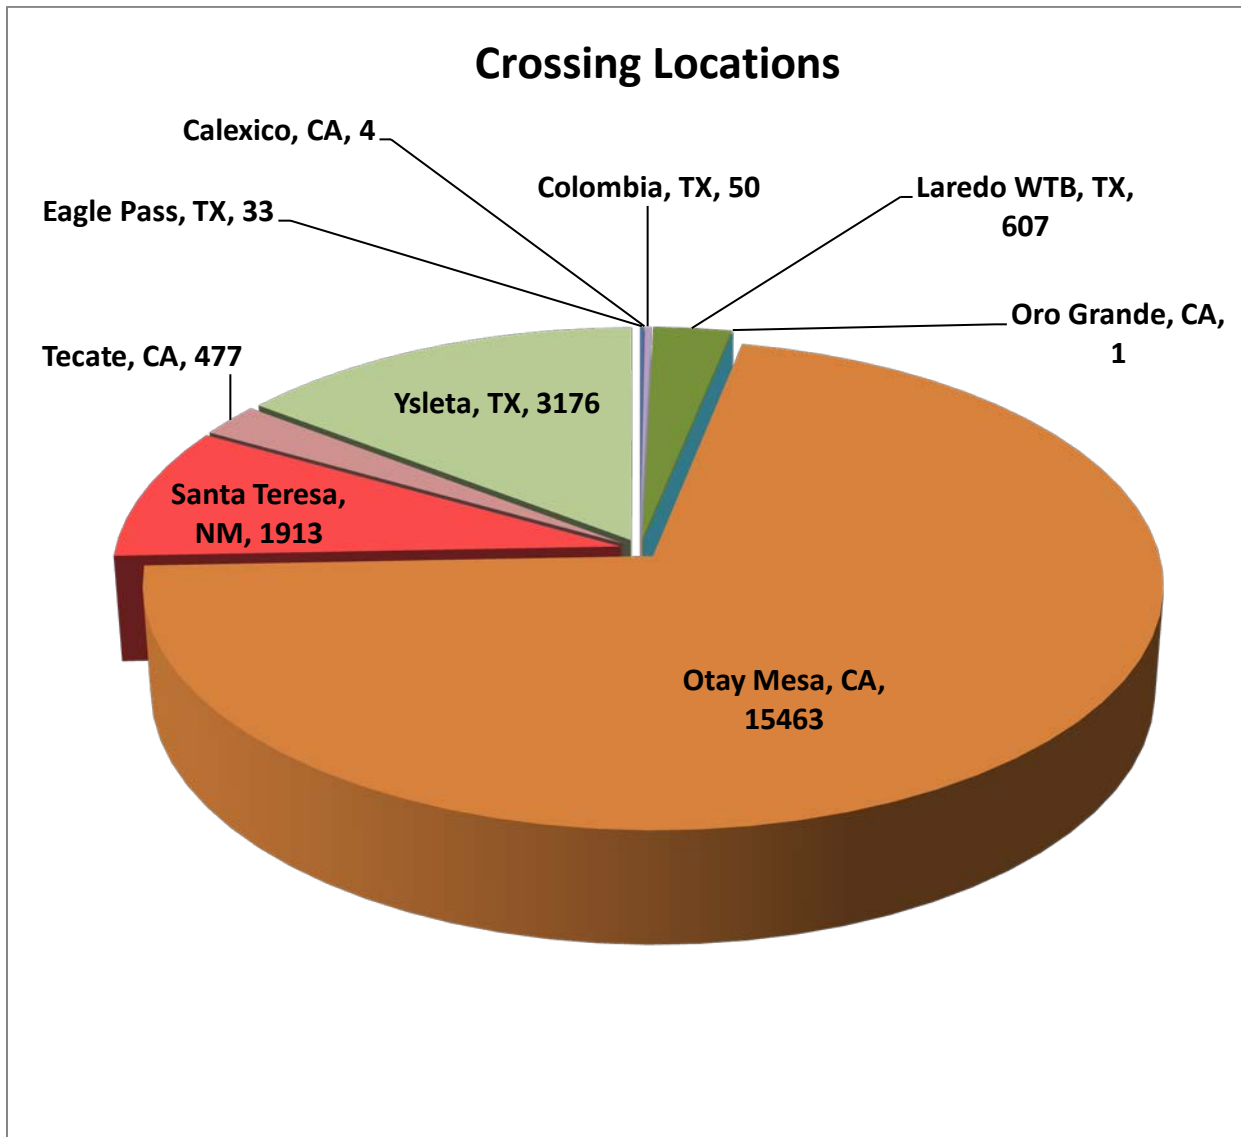

JOSE GUADALUPE MORALES GUEVARA DBA FLETES MORALES	182
GRUPO BEHR	559
SERVICIOS DE TRANSPORTE INTERNACIONAL Y LOCAL	14301
RAM TRUCKING	5
GCC TRANSPORTE SA DE CV	5087
SERGIO TRISTAN MADONALDO DBA TRISTAN TRANSPORT	60
TRANSPORTATION AND CARGO SOLUTIONS	3
TRANSPORTES MONTEBLANCO	325
Importaciones y Distribuciones Latina America Gami SA de CV	19
Total Number of Crossings	21,724

*Aggregate Data thru June 29, 2014. Revised September 10, 2014.

Southern Border States	Number of Miles
California	377,101.66
Arizona	9,590.92
New Mexico	39,741.95
Texas	586,563.98
Total Southern Border States Miles	1,012,999

Non-Border States Miles

*Aggregate Data thru June 29, 2014

Non- Border States Miles	Number of Miles
Alabama	15,829.14
Arkansas	27,059.34

Colorado	2,071.50
Connecticut	584.31
Delaware	47.99
Florida	23,779.32
Georgia	7,420.79
Idaho	1,449.23
Illinois	6,237.67
Indiana	4,014.91
Iowa	3,201.56
Kansas	5,353.72
Kentucky	12,376.57
Louisiana	24,818.65
Maine	364.10
Maryland	594.48
Massachusetts	555.71
Michigan	550.03
Minnesota	1,204.18
Mississippi	11,890.53
Missouri	6,594.48
Nebraska	2,199.95
Nevada	666.24
New Jersey	331.59
New York	903.18
North Carolina	699.86
North Dakota	83.01
Ohio	8,205.11
Oklahoma	9,024.11
Oregon	2,651.78
Pennsylvania	4,905.30
Rhode Island	20.57
South Carolina	1,599.30
South Dakota	727.69
Tennessee	20,446.31
Utah	2,144.28
Virginia	4,103.53
Washington	1,346.71

West Virginia	639.65
Wisconsin	230.19
Wyoming	781.23
Total Non-Border States Miles	217,708

*Aggregate Data thru June 29, 2014

Crossings Locations	
Eagle Pass, TX	33
Calexico, CA	4
Colombia	50
Laredo WTB, TX	607
Oro Grande, CA	1
Otay Mesa, CA	15463
Santa Teresa, NM	1913
Tecate, CA	477
Ysleta, TX	3176