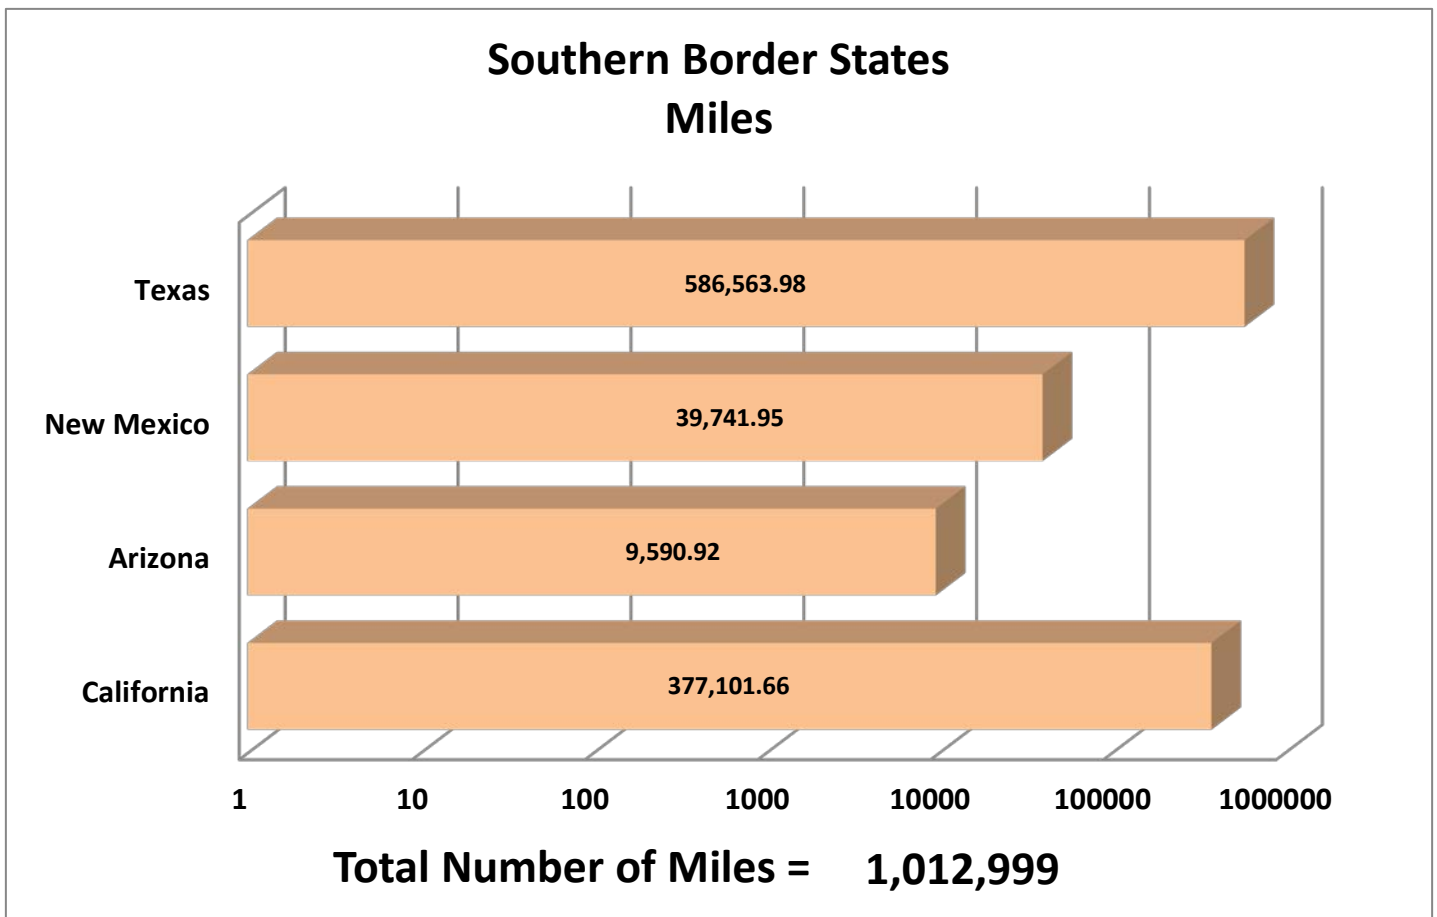

Number of Inspections

***Aggregate Data thru June 29, 2014**

Carrier Name	Number of Inspections
Transportes Olympic	243
Moises Alvarez Perez	8
Baja Express	55
Transportes de Valle de Guadalupe	102
Servicios Refrigerados Internacionales	33
Higienicos Y Desechables del Bajio	8
Fletes Morales	54
Grupo Behr	60
Servicio de Transporte Internacional y Local	2883
Ram Trucking	4
GCC Transportes	1315
Sergio Tristan Madonaldo DBA Tristan Transport	34

*Aggregate Data thru June 29, 2014. Revised September 10, 2014.

Southern Border States	Number of Miles
California	377,101.66
Arizona	9,590.92
New Mexico	39,741.95
Texas	586,563.98
Total Southern Border States Miles	1,012,999

Non-Border States Miles

*Aggregate Data thru June 29, 2014

Non- Border States Miles	Number of Miles
Alabama	15,829.14
Arkansas	27,059.34

Colorado	2,071.50
Connecticut	584.31
Delaware	47.99
Florida	23,779.32
Georgia	7,420.79
Idaho	1,449.23
Illinois	6,237.67
Indiana	4,014.91
Iowa	3,201.56
Kansas	5,353.72
Kentucky	12,376.57
Louisiana	24,818.65
Maine	364.10
Maryland	594.48
Massachusetts	555.71
Michigan	550.03
Minnesota	1,204.18
Mississippi	11,890.53
Missouri	6,594.48
Nebraska	2,199.95
Nevada	666.24
New Jersey	331.59
New York	903.18
North Carolina	699.86
North Dakota	83.01
Ohio	8,205.11
Oklahoma	9,024.11
Oregon	2,651.78
Pennsylvania	4,905.30
Rhode Island	20.57
South Carolina	1,599.30
South Dakota	727.69
Tennessee	20,446.31
Utah	2,144.28
Virginia	4,103.53
Washington	1,346.71

West Virginia	639.65
Wisconsin	230.19
Wyoming	781.23
Total Non-Border States Miles	217,708

*Aggregate Data thru June 29, 2014

Crossings Locations	
Eagle Pass, TX	33
Calexico, CA	4
Colombia	50
Laredo WTB, TX	607
Oro Grande, CA	1
Otay Mesa, CA	15463
Santa Teresa, NM	1913
Tecate, CA	477
Ysleta, TX	3176