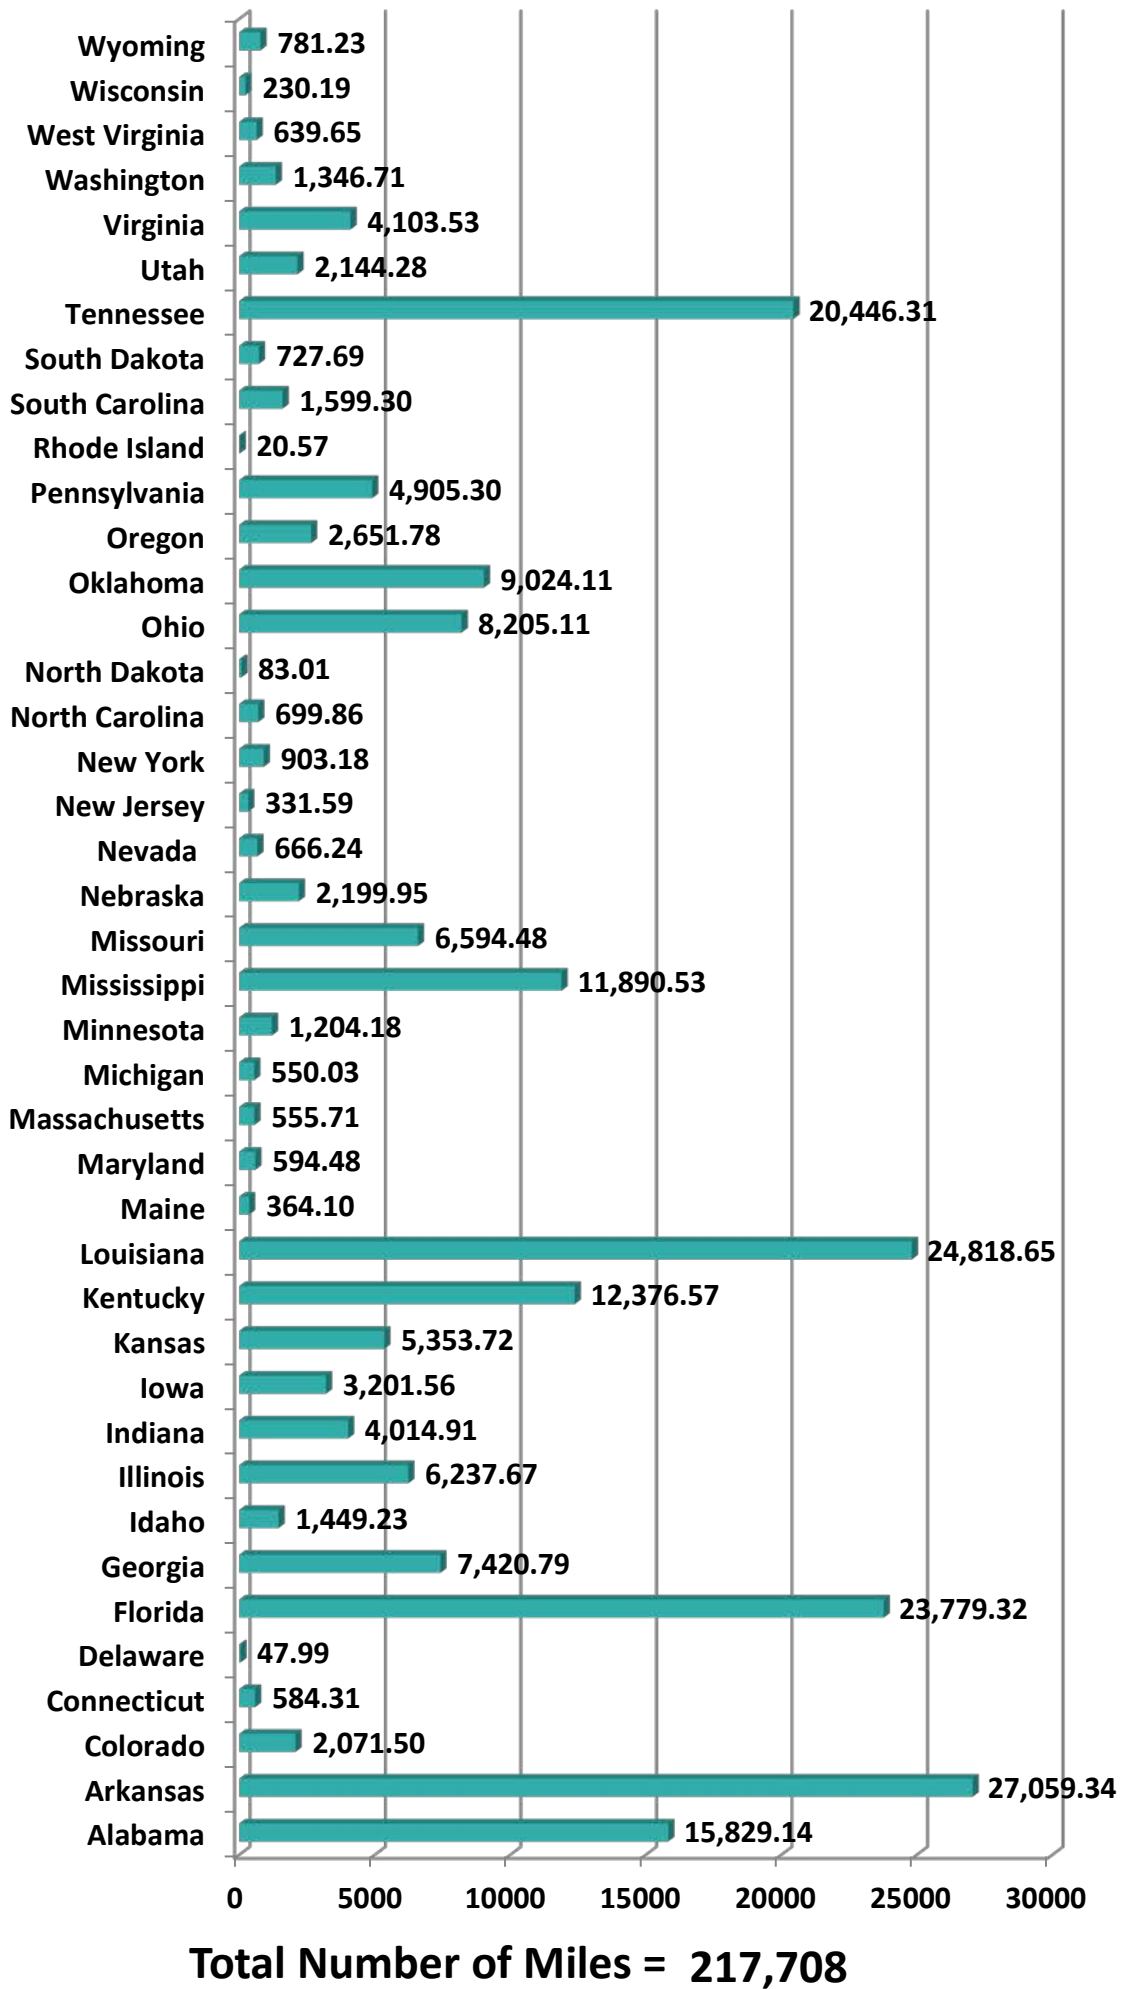

Transportation Cargo Solutions	1
Transportes Monteblanco	296
Importaciones y Distribuciones Latina America Gami SA de CV	20
Total Number of Inspections	5,116

*Aggregate Data thru June 29, 2014

Carrier Name	Number of Crossings
TRANSPORTES OLYMPIC	300
MOISES ALVAREZ PEREZ	8
BAJA EXPRESS TRANSPORTES SA DE CV	250
TRANSPORTES DEL VALLE DE GUADALUPE SA DE CV	478
SERVICIOS REFRIGERADOS INTERNACIONALES SA DE CV	138
HIGIENICOS Y DESECHABLES DEL BAJIO SA DE CV	9

*Aggregate Data thru June 29, 2014. Revised September 10, 2014.

Southern Border States	Number of Miles
California	377,101.66
Arizona	9,590.92
New Mexico	39,741.95
Texas	586,563.98
Total Southern Border States Miles	1,012,999

Non-Border States Miles

*Aggregate Data thru June 29, 2014

Non- Border States Miles	Number of Miles
Alabama	15,829.14
Arkansas	27,059.34

Colorado	2,071.50
Connecticut	584.31
Delaware	47.99
Florida	23,779.32
Georgia	7,420.79
Idaho	1,449.23
Illinois	6,237.67
Indiana	4,014.91
Iowa	3,201.56
Kansas	5,353.72
Kentucky	12,376.57
Louisiana	24,818.65
Maine	364.10
Maryland	594.48
Massachusetts	555.71
Michigan	550.03
Minnesota	1,204.18
Mississippi	11,890.53
Missouri	6,594.48
Nebraska	2,199.95
Nevada	666.24
New Jersey	331.59
New York	903.18
North Carolina	699.86
North Dakota	83.01
Ohio	8,205.11
Oklahoma	9,024.11
Oregon	2,651.78
Pennsylvania	4,905.30
Rhode Island	20.57
South Carolina	1,599.30
South Dakota	727.69
Tennessee	20,446.31
Utah	2,144.28
Virginia	4,103.53
Washington	1,346.71

West Virginia	639.65
Wisconsin	230.19
Wyoming	781.23
Total Non-Border States Miles	217,708

*Aggregate Data thru June 29, 2014

Crossings Locations	
Eagle Pass, TX	33
Calexico, CA	4
Colombia	50
Laredo WTB, TX	607
Oro Grande, CA	1
Otay Mesa, CA	15463
Santa Teresa, NM	1913
Tecate, CA	477
Ysleta, TX	3176