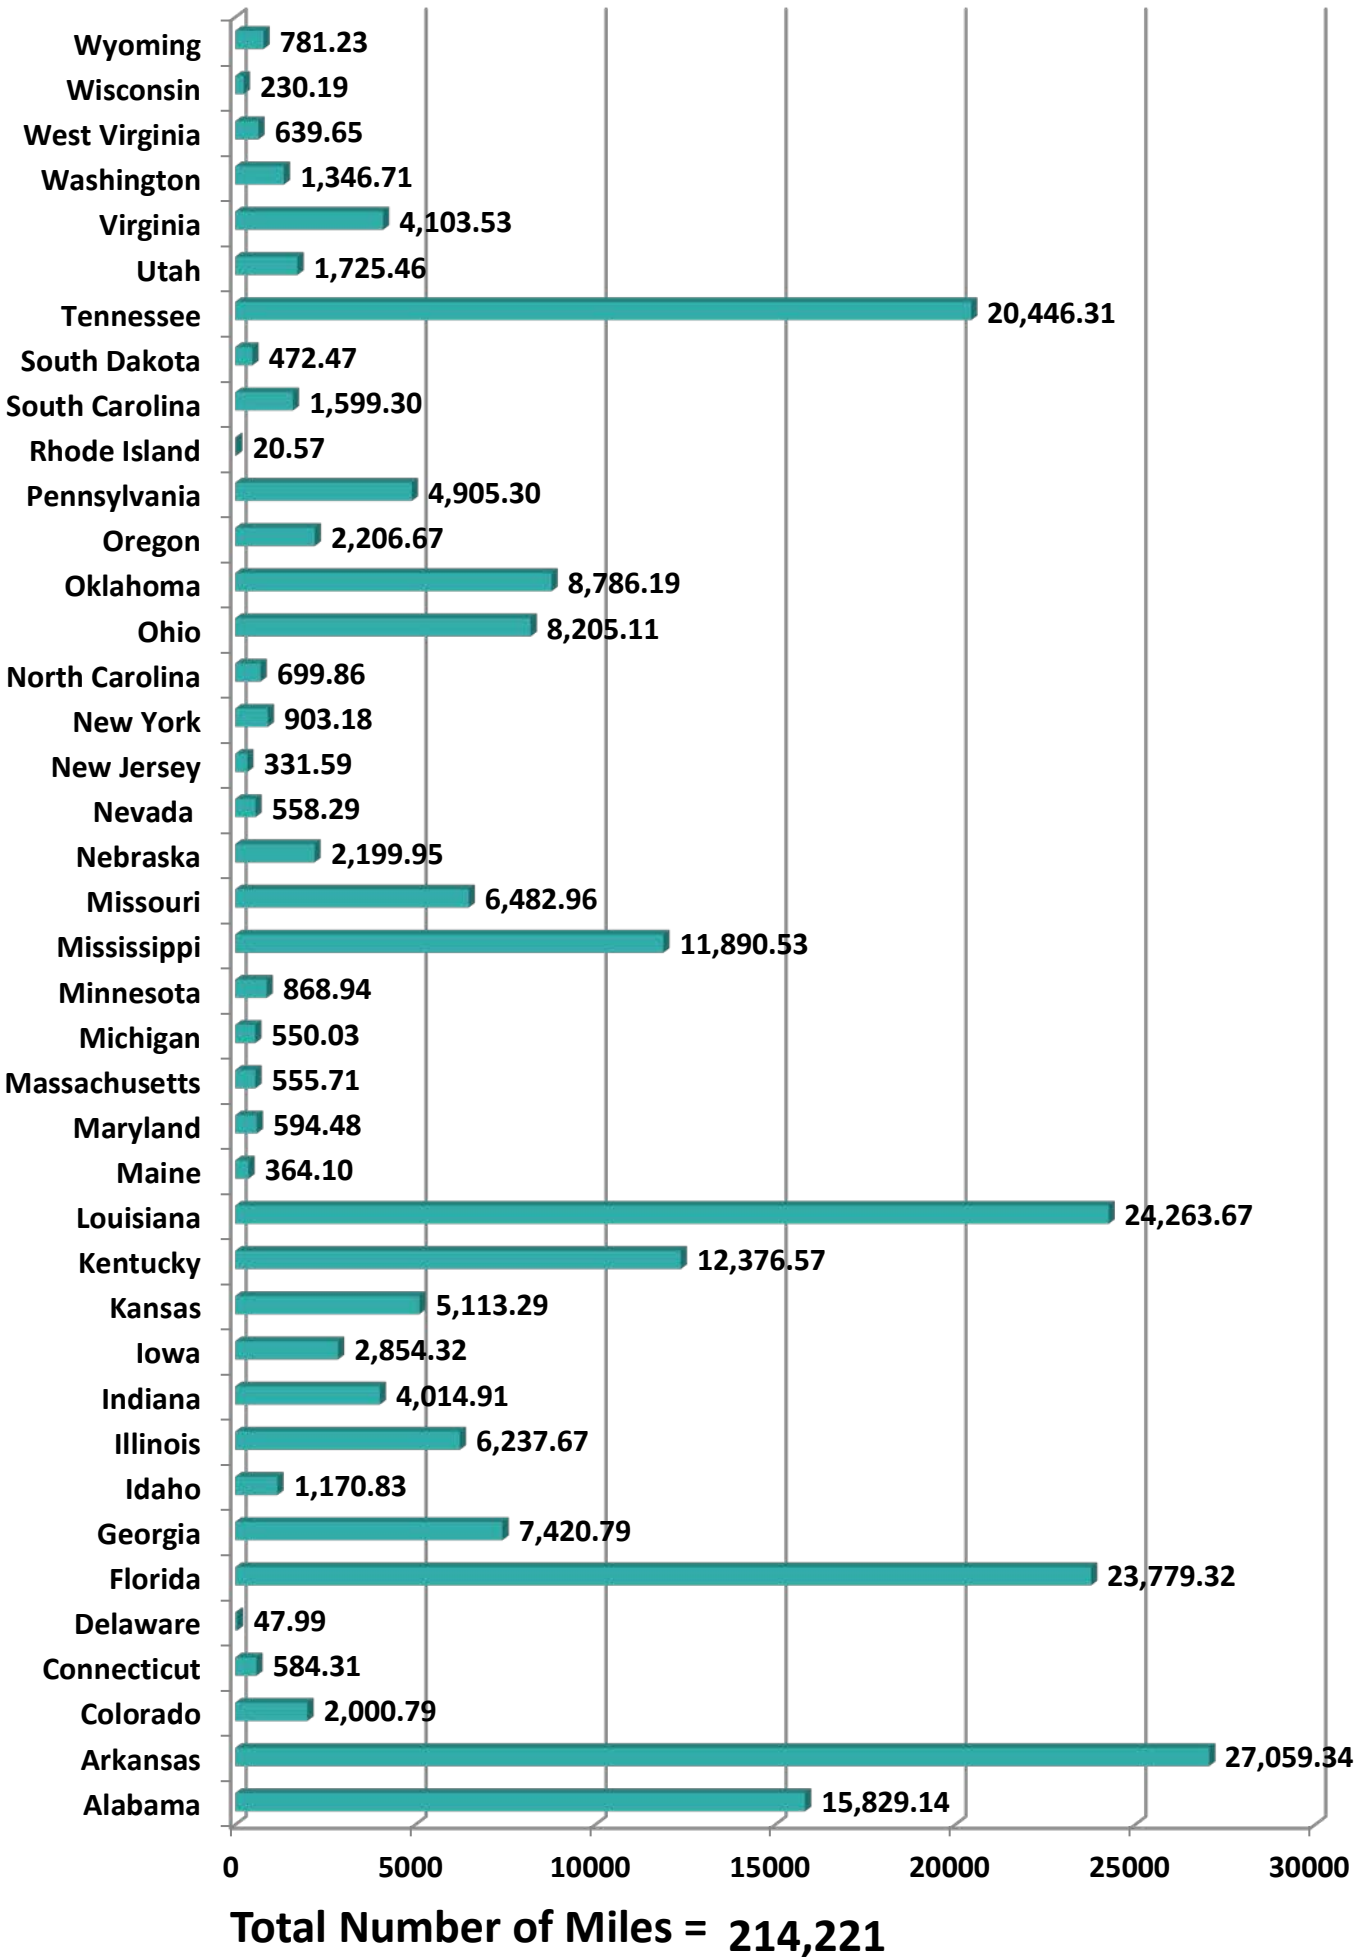

Transportation Cargo Solutions	1
Transportes Monteblanco	290
Importaciones y Distribuciones Latina America Gami SA de CV	16
Total Number of Inspections	5,091

*Aggregate Data thru June 22, 2014

Carrier Name	Number of Crossings
TRANSPORTES OLYMPIC	297
MOISES ALVAREZ PEREZ	8
BAJA EXPRESS TRANSPORTES SA DE CV	250
TRANSPORTES DEL VALLE DE GUADALUPE SA DE CV	473
SERVICIOS REFRIGERADOS INTERNACIONALES SA DE CV	136
HIGIENICOS Y DESECHABLES DEL BAJIO SA DE CV	9

*Aggregate Data thru June 22, 2014. Revised September 10, 2014.

Southern Border States	Number of Miles
California	368,856.25
Arizona	9,455.63
New Mexico	38,897.95
Texas	578,106.48
Total Southern Border States Miles	995,316

Non-Border States Miles

*Aggregate Data thru June 22, 2014

Non- Border States Miles	Number of Miles
Alabama	15,829.14
Arkansas	27,059.34
Colorado	2,000.79

Connecticut	584.31
Delaware	47.99
Florida	23,779.32
Georgia	7,420.79
Idaho	1,170.83
Illinois	6,237.67
Indiana	4,014.91
Iowa	2,854.32
Kansas	5,113.29
Kentucky	12,376.57
Louisiana	24,263.67
Maine	364.10
Maryland	594.48
Massachusetts	555.71
Michigan	550.03
Minnesota	868.94
Mississippi	11,890.53
Missouri	6,482.96
Nebraska	2,199.95
Nevada	558.29
New Jersey	331.59
New York	903.18
North Carolina	699.86
Ohio	8,205.11
Oklahoma	8,786.19
Oregon	2,206.67
Pennsylvania	4,905.30
Rhode Island	20.57
South Carolina	1,599.30
South Dakota	472.47
Tennessee	20,446.31
Utah	1,725.46
Virginia	4,103.53
Washington	1,346.71
West Virginia	639.65
Wisconsin	230.19

Wyoming	781.23
Total Non-Border States Miles	214,221

*Aggregate Data thru June 22, 2014

Crossings Locations	
Eagle Pass, TX	33
Calexico, CA	4
Colombia	49
Laredo WTB, TX	599
Otay Mesa, CA	15125
Santa Teresa, NM	1901
Tecate, CA	472
Ysleta, TX	3164