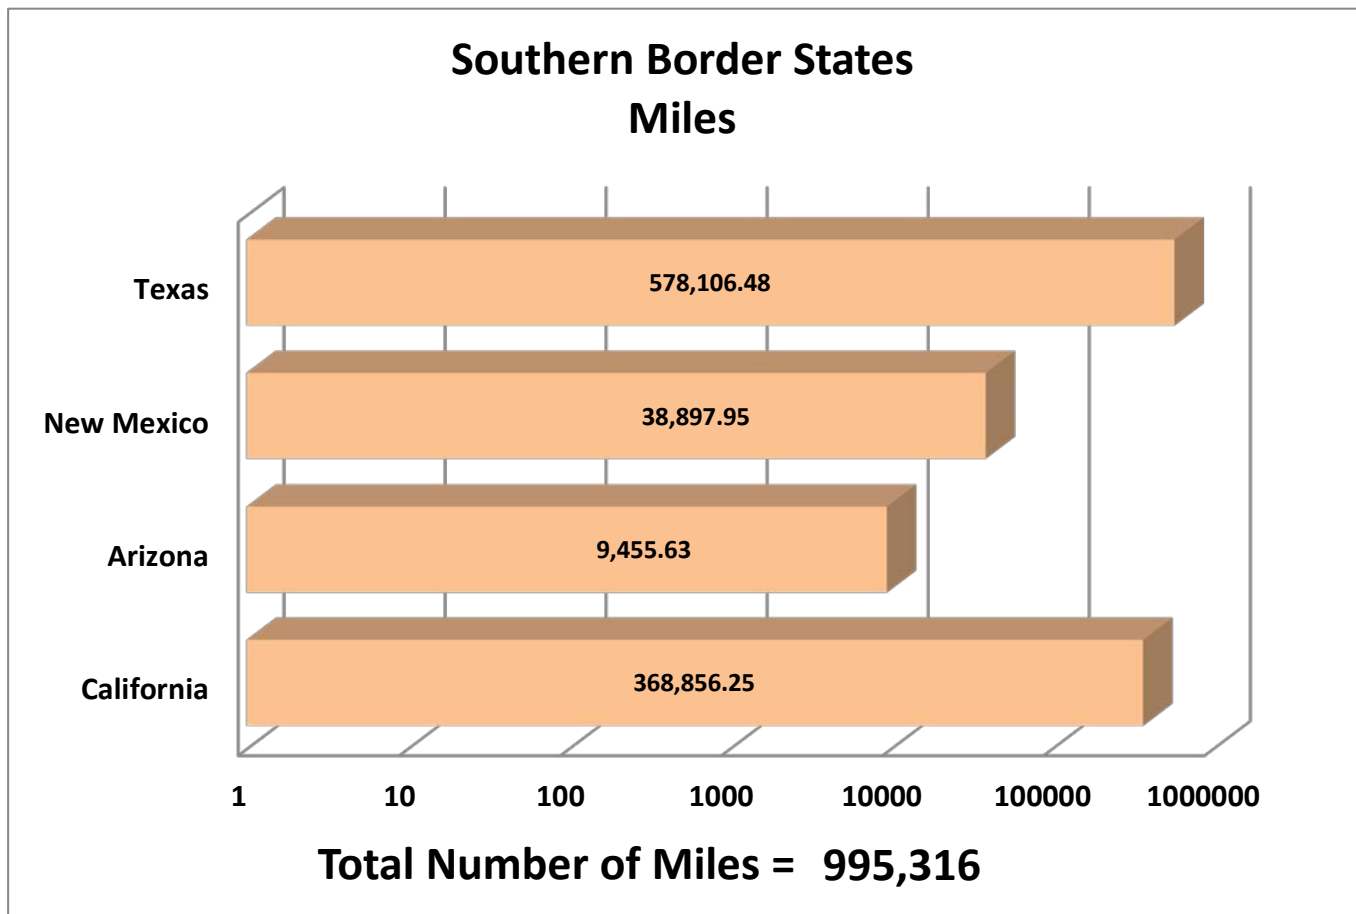

Number of Inspections

***Aggregate Data thru June 22, 2014**

Carrier Name	Number of Inspections
Transportes Olympic	240
Moises Alvarez Perez	8
Baja Express	55
Transportes de Valle de Guadalupe	102
Servicios Refrigerados Internacionales	33
Higienicos Y Desechables del Bajio	8
Fletes Morales	53
Grupo Behr	60
Servicio de Transporte Internacional y Local	2879
Ram Trucking	4
GCC Transportes	1308
Sergio Tristan Madonaldo DBA Tristan Transport	34

*Aggregate Data thru June 22, 2014. Revised September 10, 2014.

Southern Border States	Number of Miles
California	368,856.25
Arizona	9,455.63
New Mexico	38,897.95
Texas	578,106.48
Total Southern Border States Miles	995,316

Non-Border States Miles

*Aggregate Data thru June 22, 2014

Non- Border States Miles	Number of Miles
Alabama	15,829.14
Arkansas	27,059.34
Colorado	2,000.79

Connecticut	584.31
Delaware	47.99
Florida	23,779.32
Georgia	7,420.79
Idaho	1,170.83
Illinois	6,237.67
Indiana	4,014.91
Iowa	2,854.32
Kansas	5,113.29
Kentucky	12,376.57
Louisiana	24,263.67
Maine	364.10
Maryland	594.48
Massachusetts	555.71
Michigan	550.03
Minnesota	868.94
Mississippi	11,890.53
Missouri	6,482.96
Nebraska	2,199.95
Nevada	558.29
New Jersey	331.59
New York	903.18
North Carolina	699.86
Ohio	8,205.11
Oklahoma	8,786.19
Oregon	2,206.67
Pennsylvania	4,905.30
Rhode Island	20.57
South Carolina	1,599.30
South Dakota	472.47
Tennessee	20,446.31
Utah	1,725.46
Virginia	4,103.53
Washington	1,346.71
West Virginia	639.65
Wisconsin	230.19

Wyoming	781.23
Total Non-Border States Miles	214,221

*Aggregate Data thru June 22, 2014

Crossings Locations	
Eagle Pass, TX	33
Calexico, CA	4
Colombia	49
Laredo WTB, TX	599
Otay Mesa, CA	15125
Santa Teresa, NM	1901
Tecate, CA	472
Ysleta, TX	3164