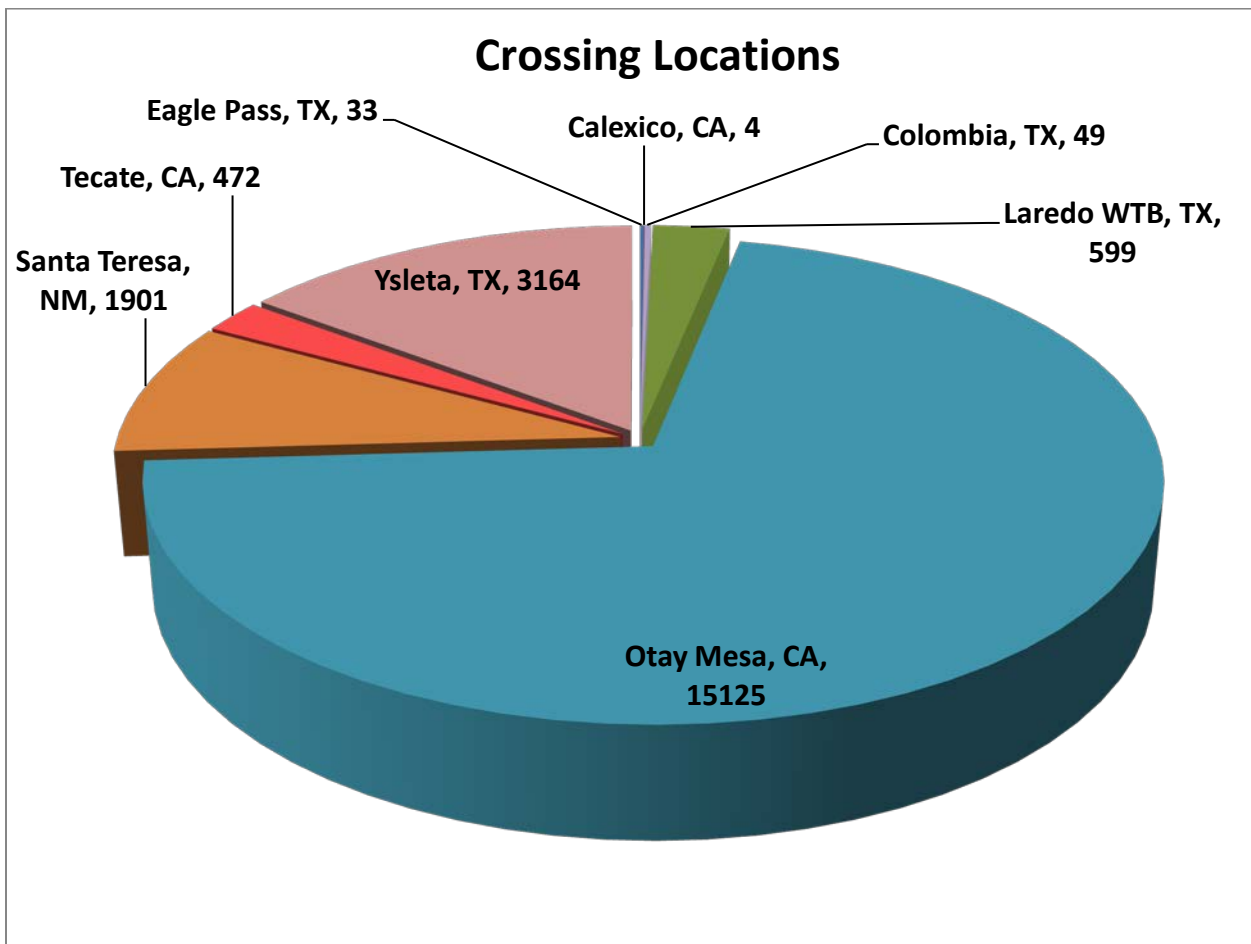

JOSE GUADALUPE MORALES GUEVARA DBA FLETES MORALES	177
GRUPO BEHR	557
SERVICIOS DE TRANSPORTE INTERNACIONAL Y LOCAL	13976
RAM TRUCKING	5
GCC TRANSPORTE SA DE CV	5062
SERGIO TRISTAN MADONALDO DBA TRISTAN TRANSPORT	60
TRANSPORTATION AND CARGO SOLUTIONS	3
TRANSPORTES MONTEBLANCO	319
Importaciones y Distribuciones Latina America Gami SA de CV	15
Total Number of Crossings	21,347

*Aggregate Data thru June 22, 2014. Revised September 10, 2014.

Southern Border States	Number of Miles
California	368,856.25
Arizona	9,455.63
New Mexico	38,897.95
Texas	578,106.48
Total Southern Border States Miles	995,316

Non-Border States Miles

*Aggregate Data thru June 22, 2014

Non- Border States Miles	Number of Miles
Alabama	15,829.14
Arkansas	27,059.34
Colorado	2,000.79

Connecticut	584.31
Delaware	47.99
Florida	23,779.32
Georgia	7,420.79
Idaho	1,170.83
Illinois	6,237.67
Indiana	4,014.91
Iowa	2,854.32
Kansas	5,113.29
Kentucky	12,376.57
Louisiana	24,263.67
Maine	364.10
Maryland	594.48
Massachusetts	555.71
Michigan	550.03
Minnesota	868.94
Mississippi	11,890.53
Missouri	6,482.96
Nebraska	2,199.95
Nevada	558.29
New Jersey	331.59
New York	903.18
North Carolina	699.86
Ohio	8,205.11
Oklahoma	8,786.19
Oregon	2,206.67
Pennsylvania	4,905.30
Rhode Island	20.57
South Carolina	1,599.30
South Dakota	472.47
Tennessee	20,446.31
Utah	1,725.46
Virginia	4,103.53
Washington	1,346.71
West Virginia	639.65
Wisconsin	230.19

Wyoming	781.23
Total Non-Border States Miles	214,221

*Aggregate Data thru June 22, 2014

Crossings Locations	
Eagle Pass, TX	33
Calexico, CA	4
Colombia	49
Laredo WTB, TX	599
Otay Mesa, CA	15125
Santa Teresa, NM	1901
Tecate, CA	472
Ysleta, TX	3164