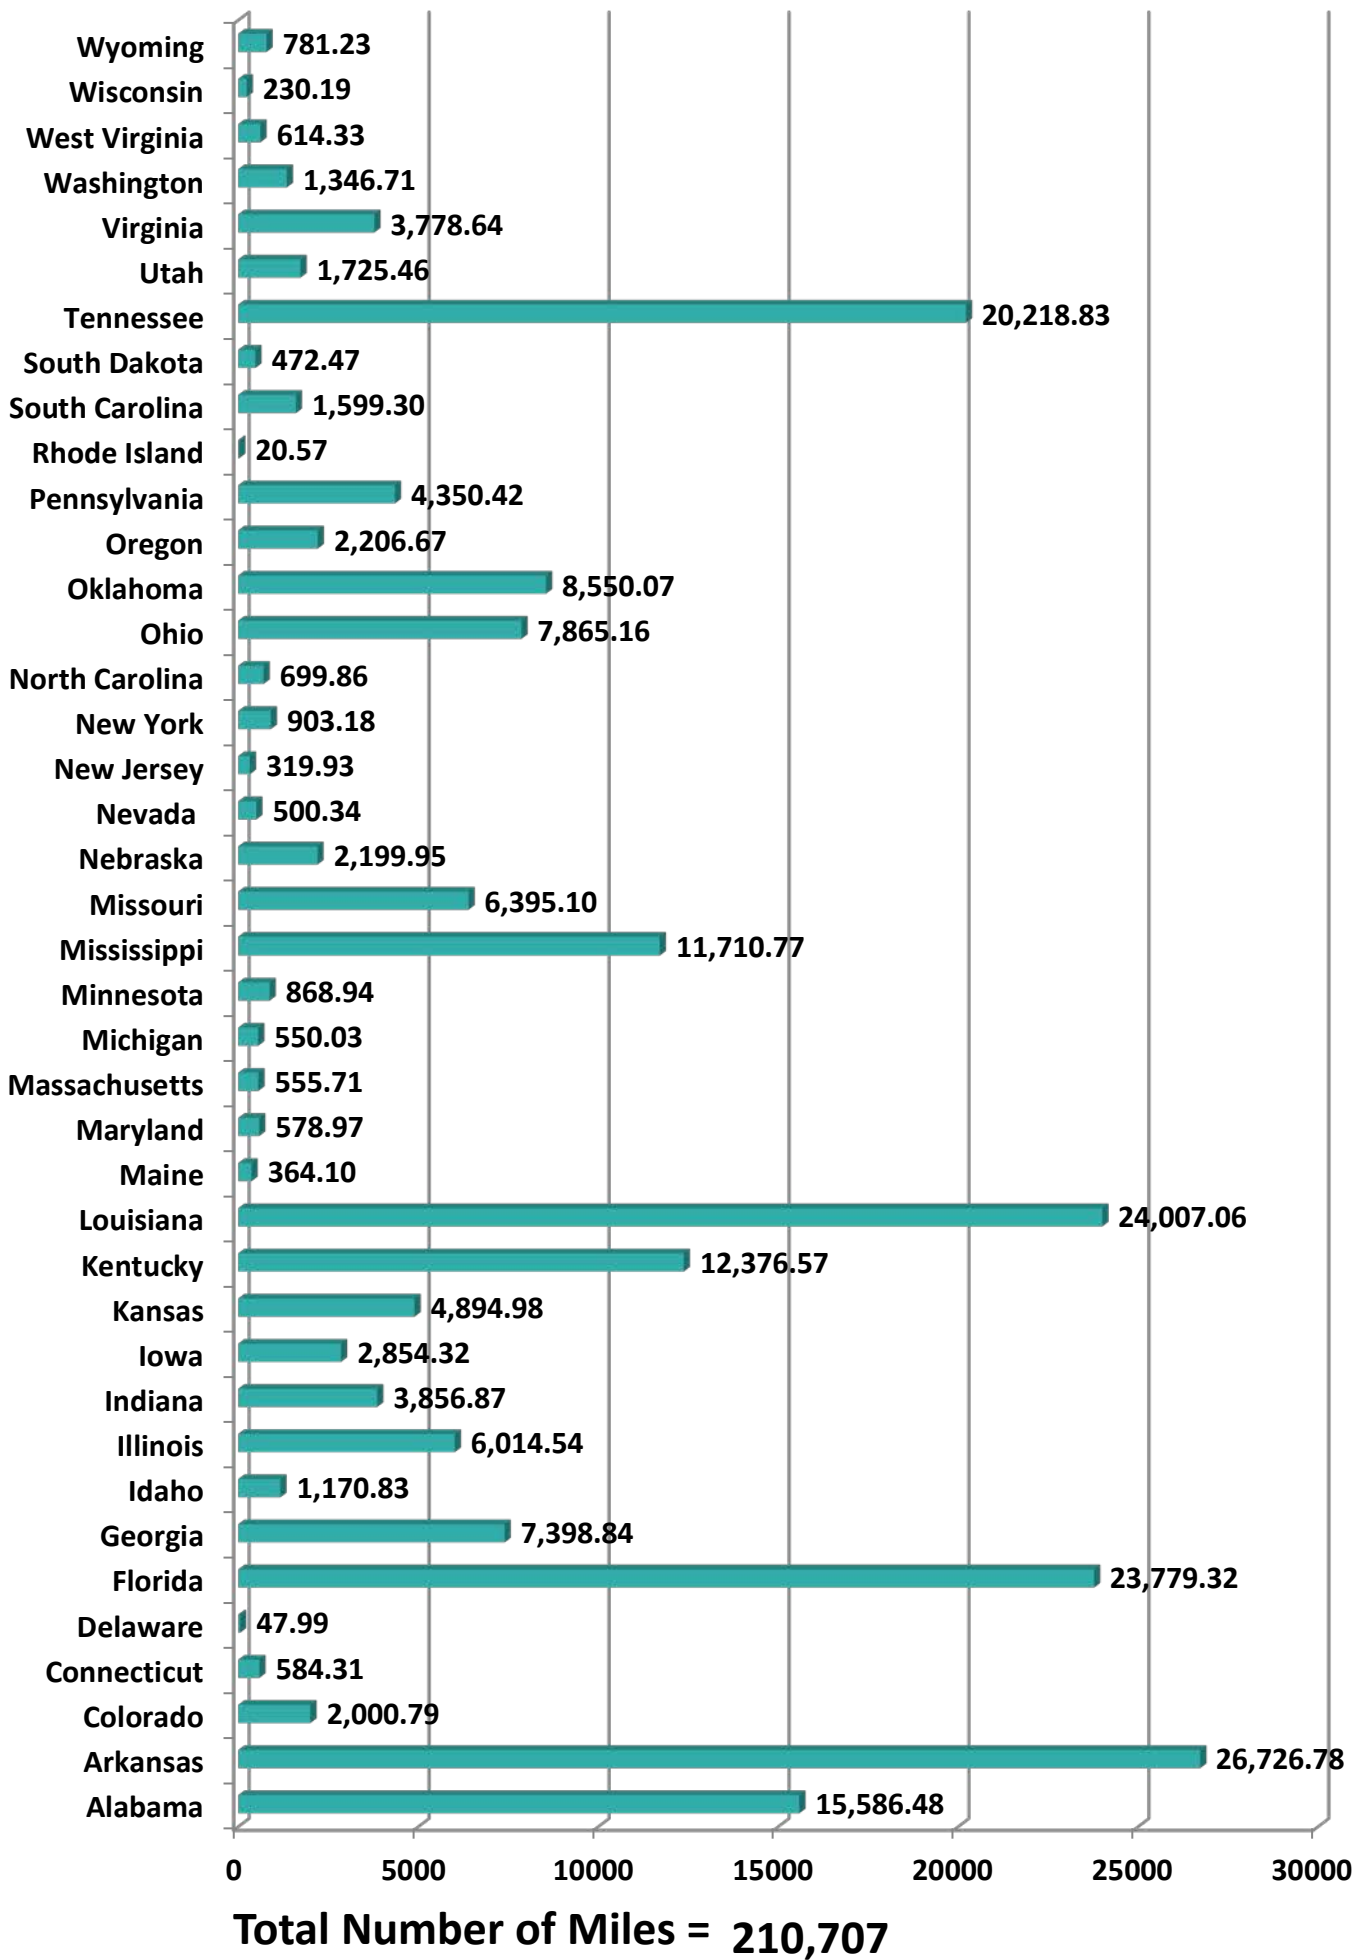

Transportation Cargo Solutions	1
Transportes Monteblanco	285
Importaciones y Distribuciones Latina America Gami SA de CV	10
Total Number of Inspections	5,045

*Aggregate Data thru June 15, 2014

Carrier Name	Number of Crossings
TRANSPORTES OLYMPIC	292
MOISES ALVAREZ PEREZ	8
BAJA EXPRESS TRANSPORTES SA DE CV	250
TRANSPORTES DEL VALLE DE GUADALUPE SA DE CV	470
SERVICIOS REFRIGERADOS INTERNACIONALES SA DE CV	135
HIGIENICOS Y DESECHABLES DEL BAJIO SA DE CV	9

*Aggregate Data thru June 15, 2014

Southern Border States	Number of Miles
California	361,509.15
Arizona	9,455.63
New Mexico	38,707.18
Texas	571,438.19
Total Southern Border States Miles	981,110

Non-Border States Miles

*Aggregate Data thru June 15, 2014

Non- Border States Miles	Number of Miles
Alabama	15,586.48

Arkansas	26,726.78
Colorado	2,000.79
Connecticut	584.31
Delaware	47.99
Florida	23,779.32
Georgia	7,398.84
Idaho	1,170.83
Illinois	6,014.54
Indiana	3,856.87
Iowa	2,854.32
Kansas	4,894.98
Kentucky	12,376.57
Louisiana	24,007.06
Maine	364.10
Maryland	578.97
Massachusetts	555.71
Michigan	550.03
Minnesota	868.94
Mississippi	11,710.77
Missouri	6,395.10
Nebraska	2,199.95
Nevada	500.34
New Jersey	319.93
New York	903.18
North Carolina	699.86
Ohio	7,865.16
Oklahoma	8,550.07
Oregon	2,206.67
Pennsylvania	4,350.42
Rhode Island	20.57
South Carolina	1,599.30
South Dakota	472.47
Tennessee	20,218.83
Utah	1,725.46
Virginia	3,778.64
Washington	1,346.71

West Virginia	614.33
Wisconsin	230.19
Wyoming	781.23
Total Non-Border States Miles	210,707

***Aggregate Data thru June 15, 2014**

Crossings Locations	
Eagle Pass, TX	33
Calexico, CA	4
Colombia	48
Laredo WTB, TX	590
Otay Mesa, CA	14738
Santa Teresa, NM	1888
Tecate, CA	469
Ysleta, TX	3148