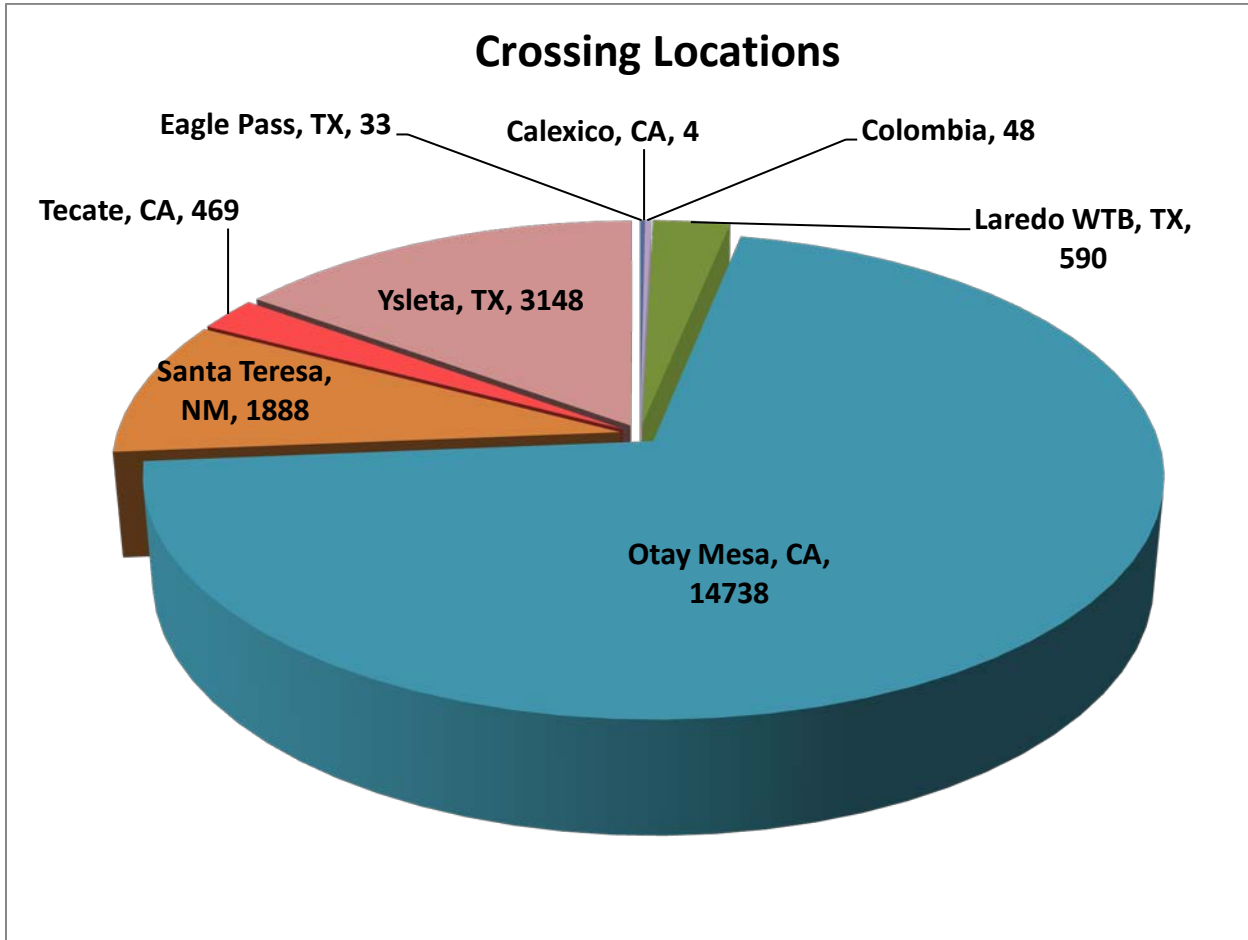

JOSE GUADALUPE MORALES GUEVARA DBA FLETES MORALES	175
GRUPO BEHR	556
SERVICIOS DE TRANSPORTE INTERNACIONAL Y LOCAL	13598
RAM TRUCKING	5
GCC TRANSPORTE SA DE CV	5033
SERGIO TRISTAN MADONALDO DBA TRISTAN TRANSPORT	60
TRANSPORTATION AND CARGO SOLUTIONS	3
TRANSPORTES MONTEBLANCO	314
Importaciones y Distribuciones Latina America Gami SA de CV	10
Total Number of Crossings	20,918

*Aggregate Data thru June 15, 2014

Southern Border States	Number of Miles
California	361,509.15
Arizona	9,455.63
New Mexico	38,707.18
Texas	571,438.19
Total Southern Border States Miles	981,110

Non-Border States Miles

*Aggregate Data thru June 15, 2014

Non- Border States Miles	Number of Miles
Alabama	15,586.48

Arkansas	26,726.78
Colorado	2,000.79
Connecticut	584.31
Delaware	47.99
Florida	23,779.32
Georgia	7,398.84
Idaho	1,170.83
Illinois	6,014.54
Indiana	3,856.87
Iowa	2,854.32
Kansas	4,894.98
Kentucky	12,376.57
Louisiana	24,007.06
Maine	364.10
Maryland	578.97
Massachusetts	555.71
Michigan	550.03
Minnesota	868.94
Mississippi	11,710.77
Missouri	6,395.10
Nebraska	2,199.95
Nevada	500.34
New Jersey	319.93
New York	903.18
North Carolina	699.86
Ohio	7,865.16
Oklahoma	8,550.07
Oregon	2,206.67
Pennsylvania	4,350.42
Rhode Island	20.57
South Carolina	1,599.30
South Dakota	472.47
Tennessee	20,218.83
Utah	1,725.46
Virginia	3,778.64
Washington	1,346.71

West Virginia	614.33
Wisconsin	230.19
Wyoming	781.23
Total Non-Border States Miles	210,707

***Aggregate Data thru June 15, 2014**

Crossings Locations	
Eagle Pass, TX	33
Calexico, CA	4
Colombia	48
Laredo WTB, TX	590
Otay Mesa, CA	14738
Santa Teresa, NM	1888
Tecate, CA	469
Ysleta, TX	3148