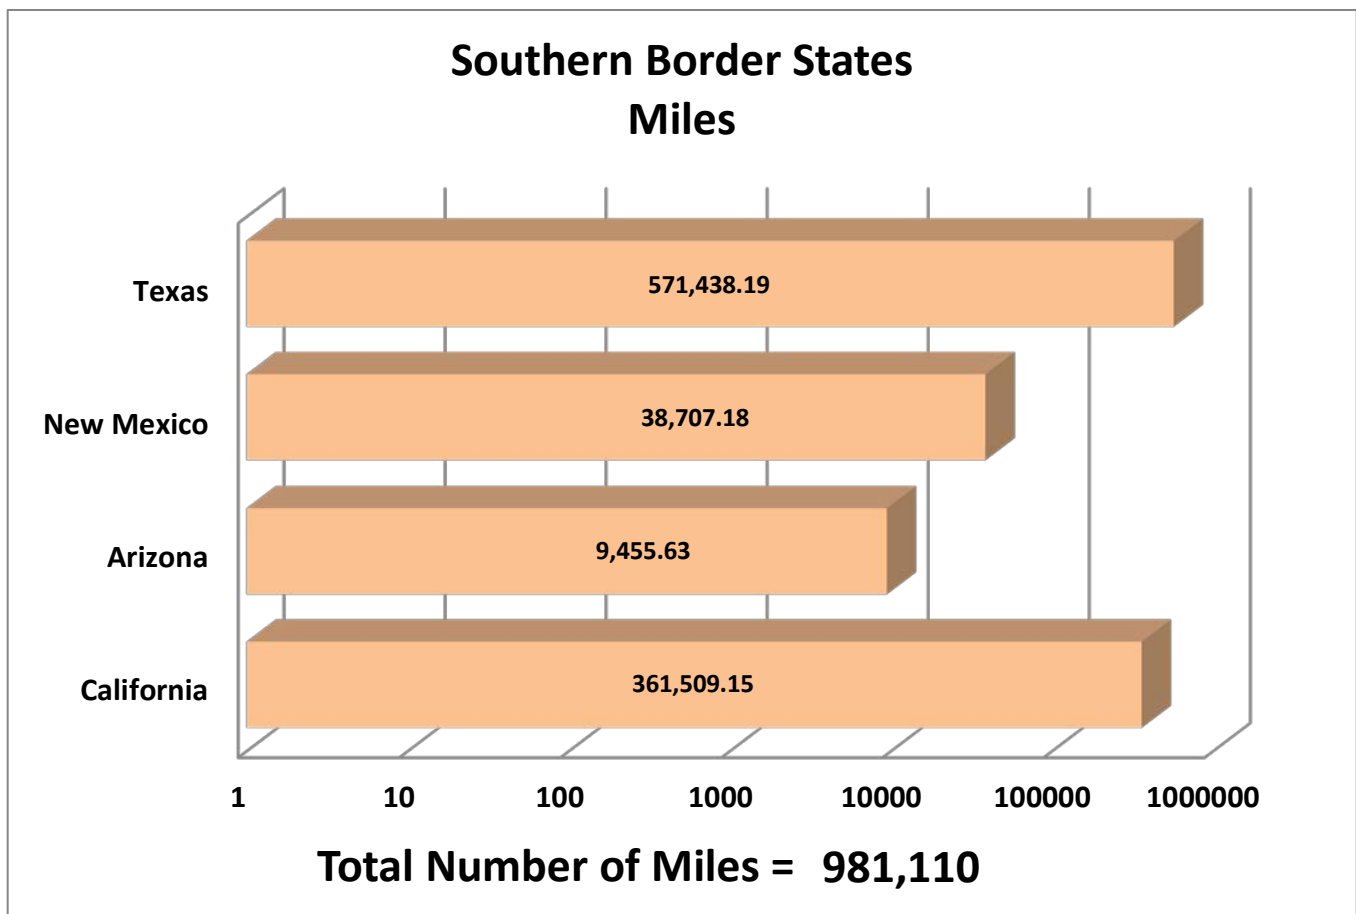

Number of Inspections

***Aggregate Data thru June 15, 2014**

Carrier Name	Number of Inspections
Transportes Olympic	235
Moises Alvarez Perez	8
Baja Express	55
Transportes de Valle de Guadalupe	102
Servicios Refrigerados Internacionales	33
Higienicos Y Desechables del Bajio	8
Fletes Morales	52
Grupo Behr	60
Servicio de Transporte Internacional y Local	2859
Ram Trucking	4
GCC Transportes	1299
Sergio Tristan Madonaldo DBA Tristan Transport	34

*Aggregate Data thru June 15, 2014

Southern Border States	Number of Miles
California	361,509.15
Arizona	9,455.63
New Mexico	38,707.18
Texas	571,438.19
Total Southern Border States Miles	981,110

Non-Border States Miles

*Aggregate Data thru June 15, 2014

Non- Border States Miles	Number of Miles
Alabama	15,586.48

Arkansas	26,726.78
Colorado	2,000.79
Connecticut	584.31
Delaware	47.99
Florida	23,779.32
Georgia	7,398.84
Idaho	1,170.83
Illinois	6,014.54
Indiana	3,856.87
Iowa	2,854.32
Kansas	4,894.98
Kentucky	12,376.57
Louisiana	24,007.06
Maine	364.10
Maryland	578.97
Massachusetts	555.71
Michigan	550.03
Minnesota	868.94
Mississippi	11,710.77
Missouri	6,395.10
Nebraska	2,199.95
Nevada	500.34
New Jersey	319.93
New York	903.18
North Carolina	699.86
Ohio	7,865.16
Oklahoma	8,550.07
Oregon	2,206.67
Pennsylvania	4,350.42
Rhode Island	20.57
South Carolina	1,599.30
South Dakota	472.47
Tennessee	20,218.83
Utah	1,725.46
Virginia	3,778.64
Washington	1,346.71

West Virginia	614.33
Wisconsin	230.19
Wyoming	781.23
Total Non-Border States Miles	210,707

***Aggregate Data thru June 15, 2014**

Crossings Locations	
Eagle Pass, TX	33
Calexico, CA	4
Colombia	48
Laredo WTB, TX	590
Otay Mesa, CA	14738
Santa Teresa, NM	1888
Tecate, CA	469
Ysleta, TX	3148