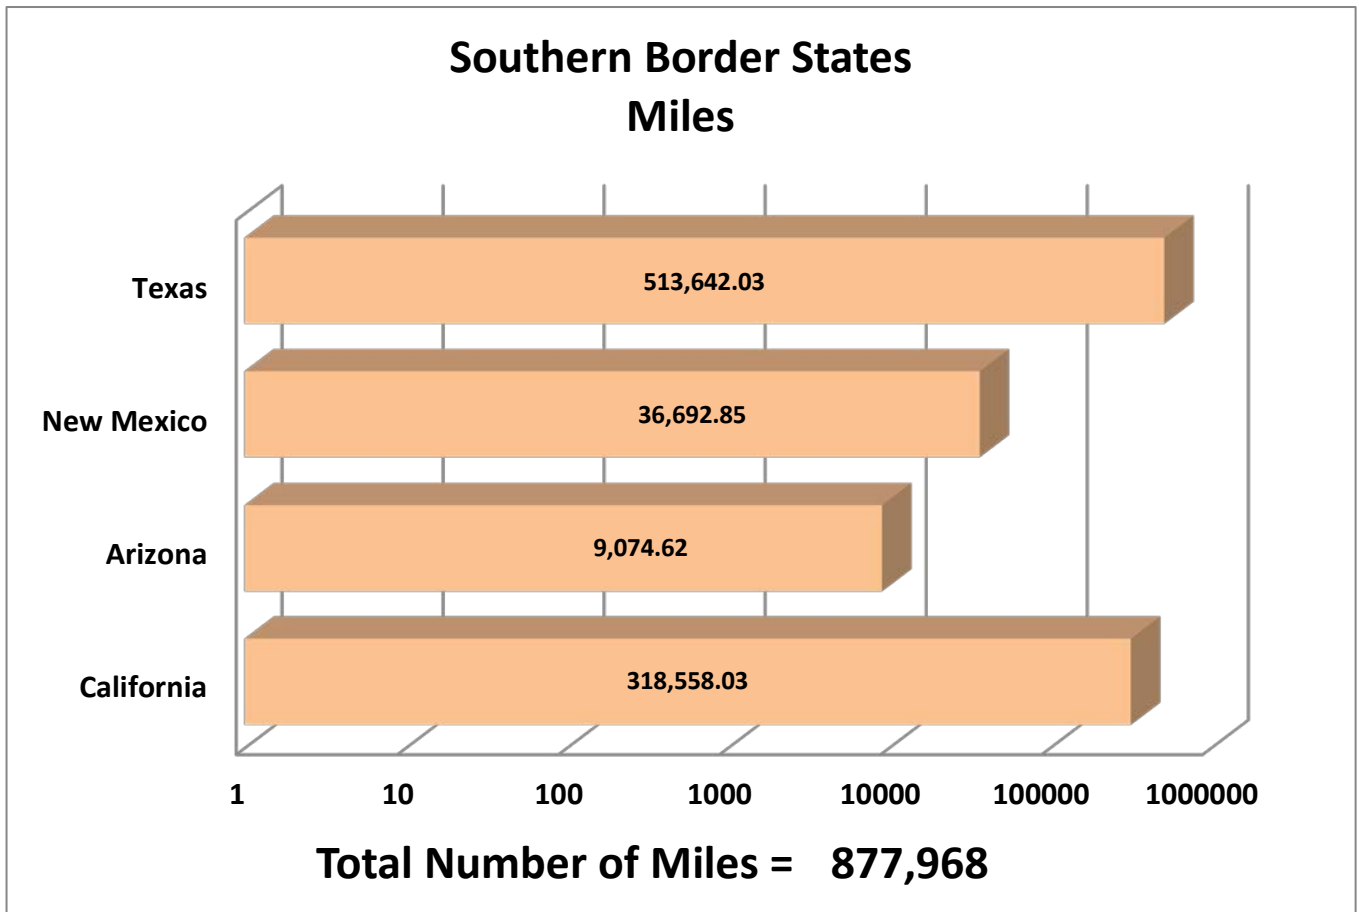

## Number of Inspections

**\*Aggregate Data thru April 13, 2014**

Carrier Name	Number of Inspections
Transportes Olympic	206
Moises Alvarez Perez	9
Baja Express	55
Transportes de Valle de Guadalupe	101
Servicios Refrigerados Internacionales	29
Higienicos Y Desechables del Bajio	8
Fletes Morales	47
Grupo Behr	58
Servicio de Transporte Internacional y Local	2711
Ram Trucking	4
GCC Transportes	1254
Sergio Tristan Madonaldo DBA Tristan Transport	34
Transportation Cargo Solutions	1

TRANSPORTES MONTEBLANCO	274
<b>Total Number of Crossings</b>	<b>17,623</b>

\*Aggregate Data thru April 13, 2014

Southern Border States	Number of Miles
California	318,558.03
Arizona	9,074.62
New Mexico	36,692.85
Texas	513,642.03
<b>Total Southern Border States Miles</b>	<b>877,968</b>

## Non-Border States Miles

\*Aggregate Data thru April 13, 2014

Non- Border States Miles	Number of Miles
Alabama	14,216.66
Arkansas	22,044.50
Colorado	1,971.95

Connecticut	385.49
Florida	23,779.32
Georgia	7,306.36
Idaho	832.77
Illinois	5,747.32
Indiana	3,738.76
Iowa	2,353.70
Kansas	4,086.97
Kentucky	9,463.98
Louisiana	22,817.13
Maine	364.10
Maryland	65.78
Massachusetts	355.44
Michigan	463.15
Minnesota	282.91
Mississippi	10,911.40
Missouri	5,540.72
Nebraska	2,176.21
New Jersey	201.63
New York	758.64
North Carolina	169.58
Ohio	6,276.62
Oklahoma	7,831.49
Oregon	1,192.68
Pennsylvania	2,980.30
Rhode Island	20.57
South Carolina	1,599.30
South Dakota	457.73
Tennessee	14,392.49
Utah	1,240.38
Virginia	2,063.75
Washington	1,214.92
West Virginia	361.90
Wisconsin	230.19
Wyoming	781.23
<b>Total Non-Border States Miles</b>	<b>180,678</b>

## Crossing Locations

\*Aggregate Data thru April 13, 2014

Crossings Locations	
Eagle Pass, TX	33
Calexico, CA	4
Colombia	43
Laredo WTB, TX	522
Otay Mesa, CA	11797
Santa Teresa, NM	1818
Tecate, CA	416
Ysleta, TX	2990