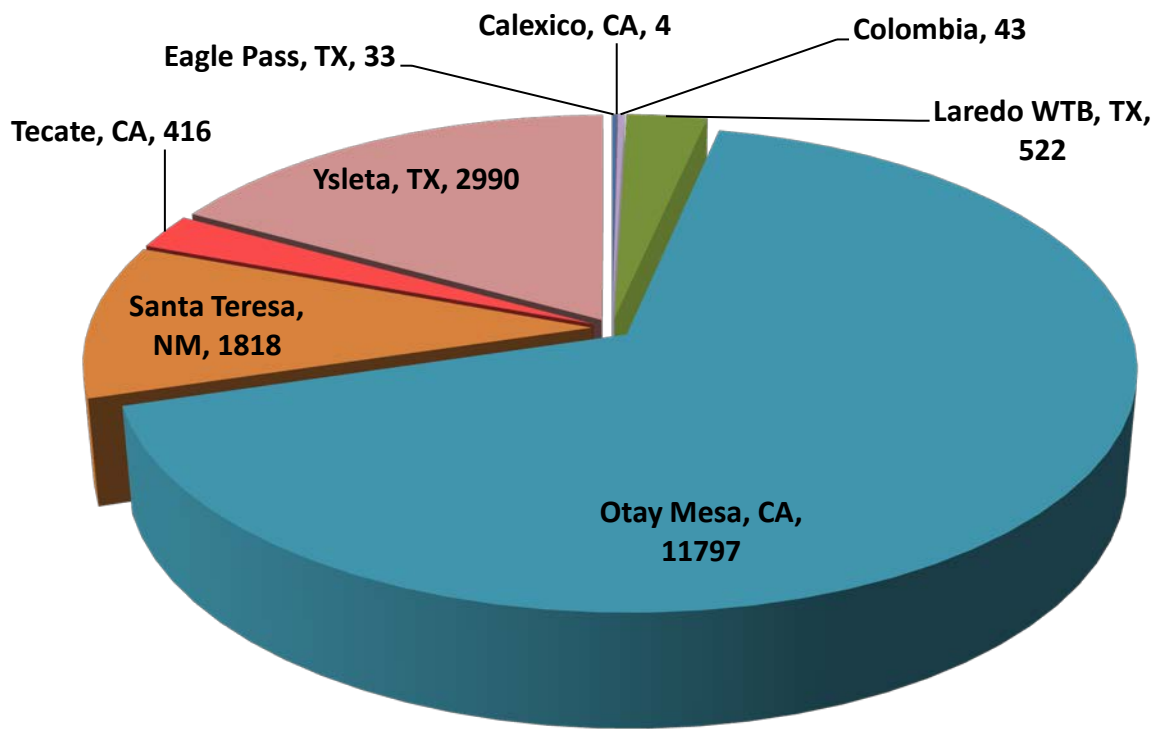

TRANSPORTES MONTEBLANCO	274
<b>Total Number of Crossings</b>	<b>17,623</b>

\*Aggregate Data thru April 13, 2014

Southern Border States	Number of Miles
California	318,558.03
Arizona	9,074.62
New Mexico	36,692.85
Texas	513,642.03
<b>Total Southern Border States Miles</b>	<b>877,968</b>

## Non-Border States Miles

\*Aggregate Data thru April 13, 2014

Non- Border States Miles	Number of Miles
Alabama	14,216.66
Arkansas	22,044.50
Colorado	1,971.95

Connecticut	385.49
Florida	23,779.32
Georgia	7,306.36
Idaho	832.77
Illinois	5,747.32
Indiana	3,738.76
Iowa	2,353.70
Kansas	4,086.97
Kentucky	9,463.98
Louisiana	22,817.13
Maine	364.10
Maryland	65.78
Massachusetts	355.44
Michigan	463.15
Minnesota	282.91
Mississippi	10,911.40
Missouri	5,540.72
Nebraska	2,176.21
New Jersey	201.63
New York	758.64
North Carolina	169.58
Ohio	6,276.62
Oklahoma	7,831.49
Oregon	1,192.68
Pennsylvania	2,980.30
Rhode Island	20.57
South Carolina	1,599.30
South Dakota	457.73
Tennessee	14,392.49
Utah	1,240.38
Virginia	2,063.75
Washington	1,214.92
West Virginia	361.90
Wisconsin	230.19
Wyoming	781.23
<b>Total Non-Border States Miles</b>	<b>180,678</b>

## Crossing Locations

\*Aggregate Data thru April 13, 2014

Crossings Locations	
Eagle Pass, TX	33
Calexico, CA	4
Colombia	43
Laredo WTB, TX	522
Otay Mesa, CA	11797
Santa Teresa, NM	1818
Tecate, CA	416
Ysleta, TX	2990