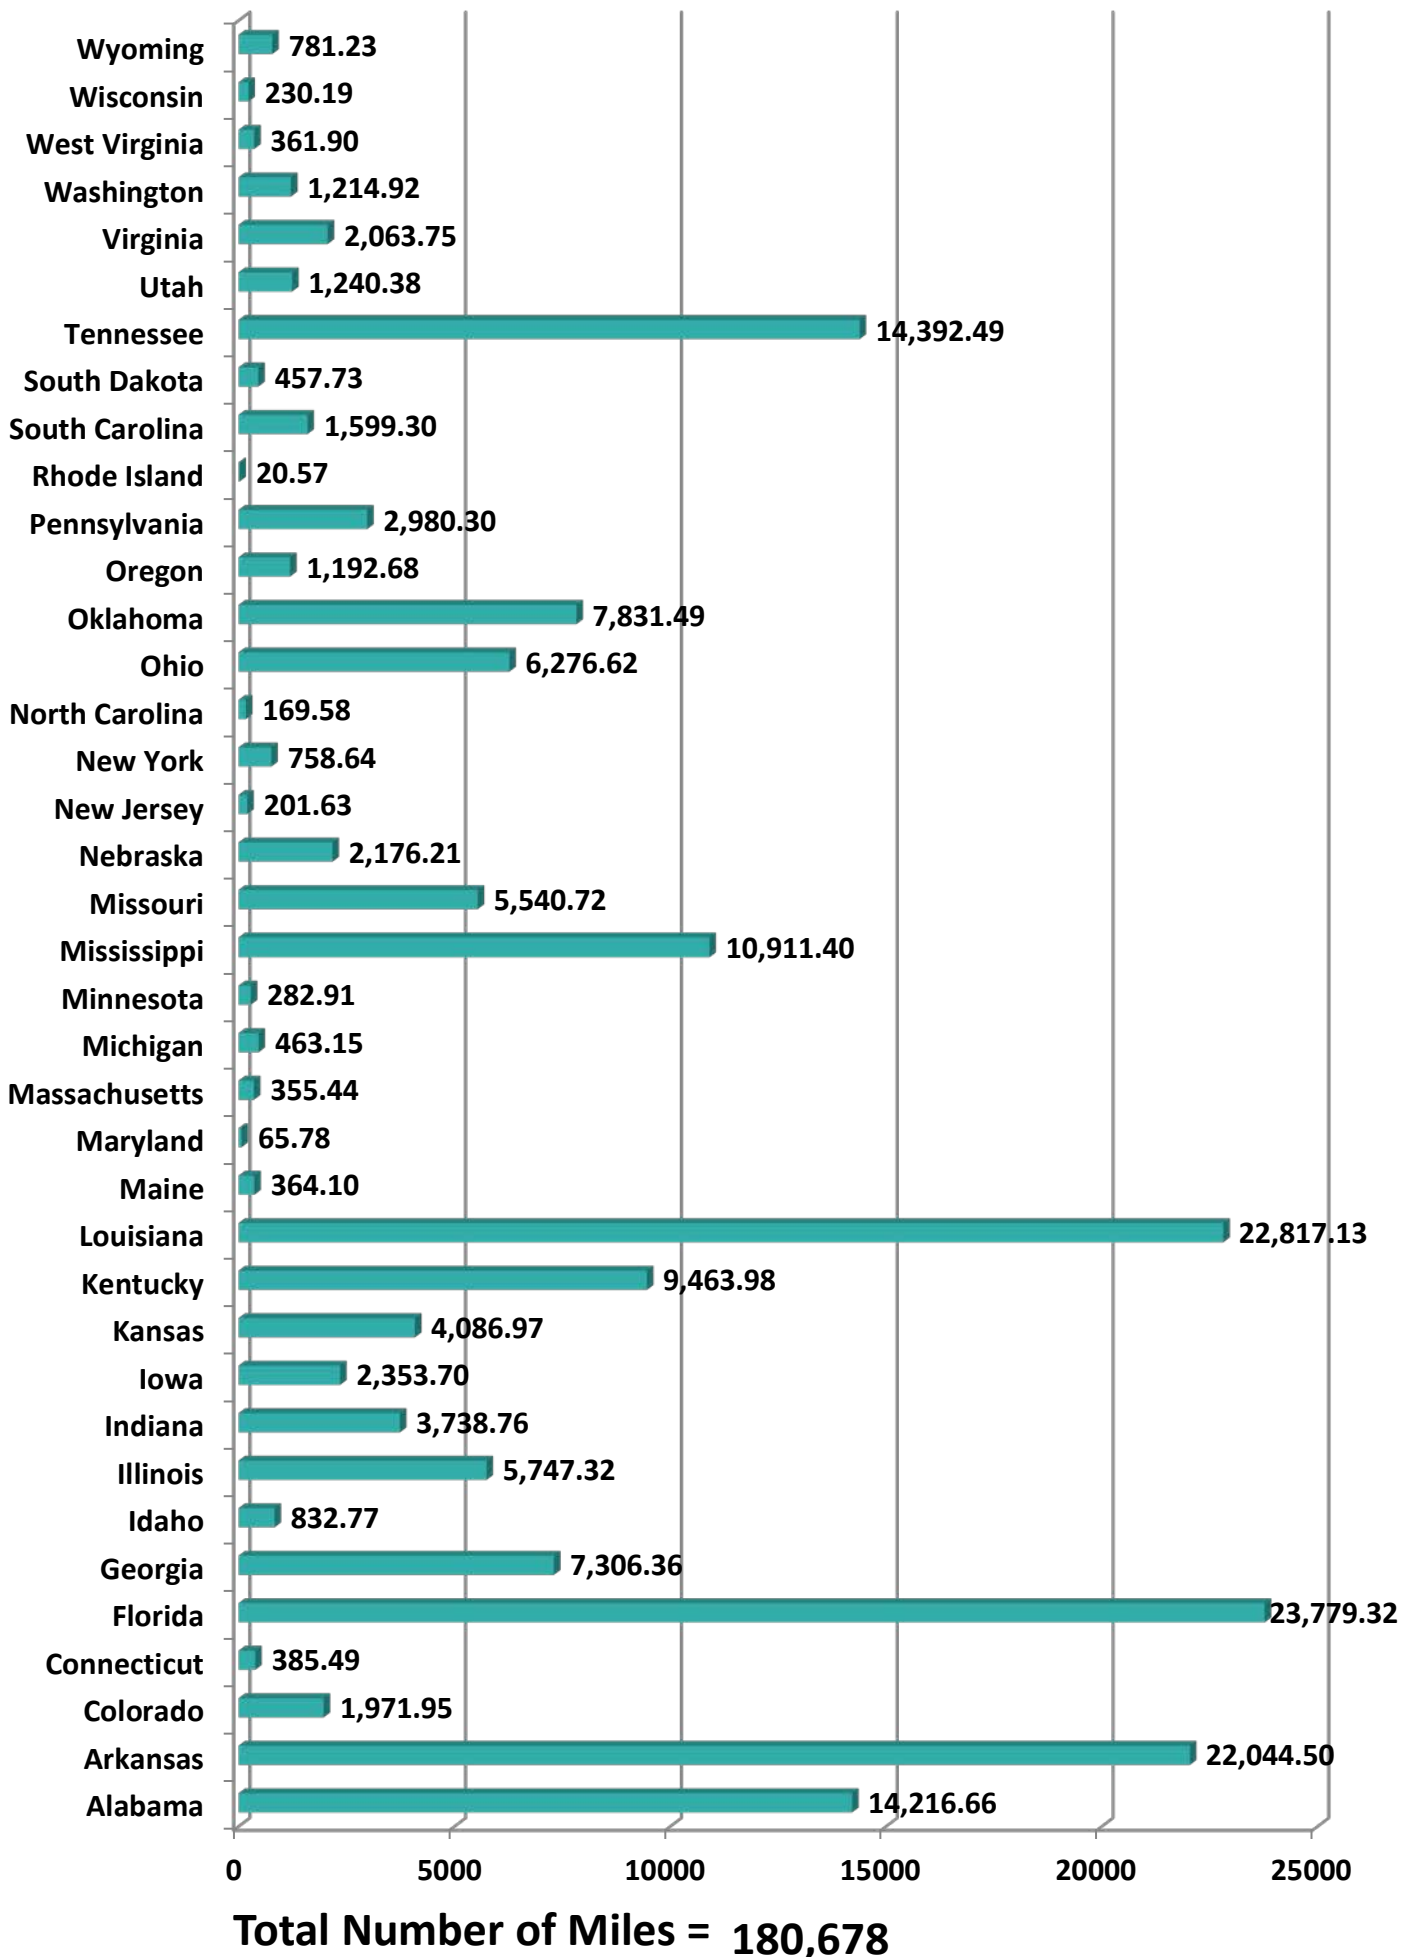

Transportes Monteblanco	248
<b>Total Number of Inspections</b>	<b>4,765</b>

**\*Aggregate Data thru April 13, 2014**

Carrier Name	Number of Crossings
TRANSPORTES OLYMPIC	259
MOISES ALVAREZ PEREZ	8
BAJA EXPRESS TRANSPORTES SA DE CV	243
TRANSPORTES DEL VALLE DE GUADALUPE SA DE CV	417
SERVICIOS REFRIGERADOS INTERNACIONALES SA DE CV	119
HIGIENICOS Y DESECHABLES DEL BAJIO SA DE CV	9
JOSE GUADALUPE MORALES GUEVARA DBA FLETES MORALES	153
GRUPO BEHR	546
SERVICIOS DE TRANSPORTE INTERNACIONAL Y LOCAL	10722
RAM TRUCKING	5
GCC TRANSPORTE SA DE CV	4807
SERGIO TRISTAN MADONALDO DBA TRISTAN TRANSPORT	60
TRANSPORTATION AND CARGO SOLUTIONS	1

TRANSPORTES MONTEBLANCO	274
<b>Total Number of Crossings</b>	<b>17,623</b>

\*Aggregate Data thru April 13, 2014

Southern Border States	Number of Miles
California	318,558.03
Arizona	9,074.62
New Mexico	36,692.85
Texas	513,642.03
<b>Total Southern Border States Miles</b>	<b>877,968</b>

## Non-Border States Miles

\*Aggregate Data thru April 13, 2014

Non- Border States Miles	Number of Miles
Alabama	14,216.66
Arkansas	22,044.50
Colorado	1,971.95

Connecticut	385.49
Florida	23,779.32
Georgia	7,306.36
Idaho	832.77
Illinois	5,747.32
Indiana	3,738.76
Iowa	2,353.70
Kansas	4,086.97
Kentucky	9,463.98
Louisiana	22,817.13
Maine	364.10
Maryland	65.78
Massachusetts	355.44
Michigan	463.15
Minnesota	282.91
Mississippi	10,911.40
Missouri	5,540.72
Nebraska	2,176.21
New Jersey	201.63
New York	758.64
North Carolina	169.58
Ohio	6,276.62
Oklahoma	7,831.49
Oregon	1,192.68
Pennsylvania	2,980.30
Rhode Island	20.57
South Carolina	1,599.30
South Dakota	457.73
Tennessee	14,392.49
Utah	1,240.38
Virginia	2,063.75
Washington	1,214.92
West Virginia	361.90
Wisconsin	230.19
Wyoming	781.23
<b>Total Non-Border States Miles</b>	<b>180,678</b>

## Crossing Locations

\*Aggregate Data thru April 13, 2014

Crossings Locations	
Eagle Pass, TX	33
Calexico, CA	4
Colombia	43
Laredo WTB, TX	522
Otay Mesa, CA	11797
Santa Teresa, NM	1818
Tecate, CA	416
Ysleta, TX	2990