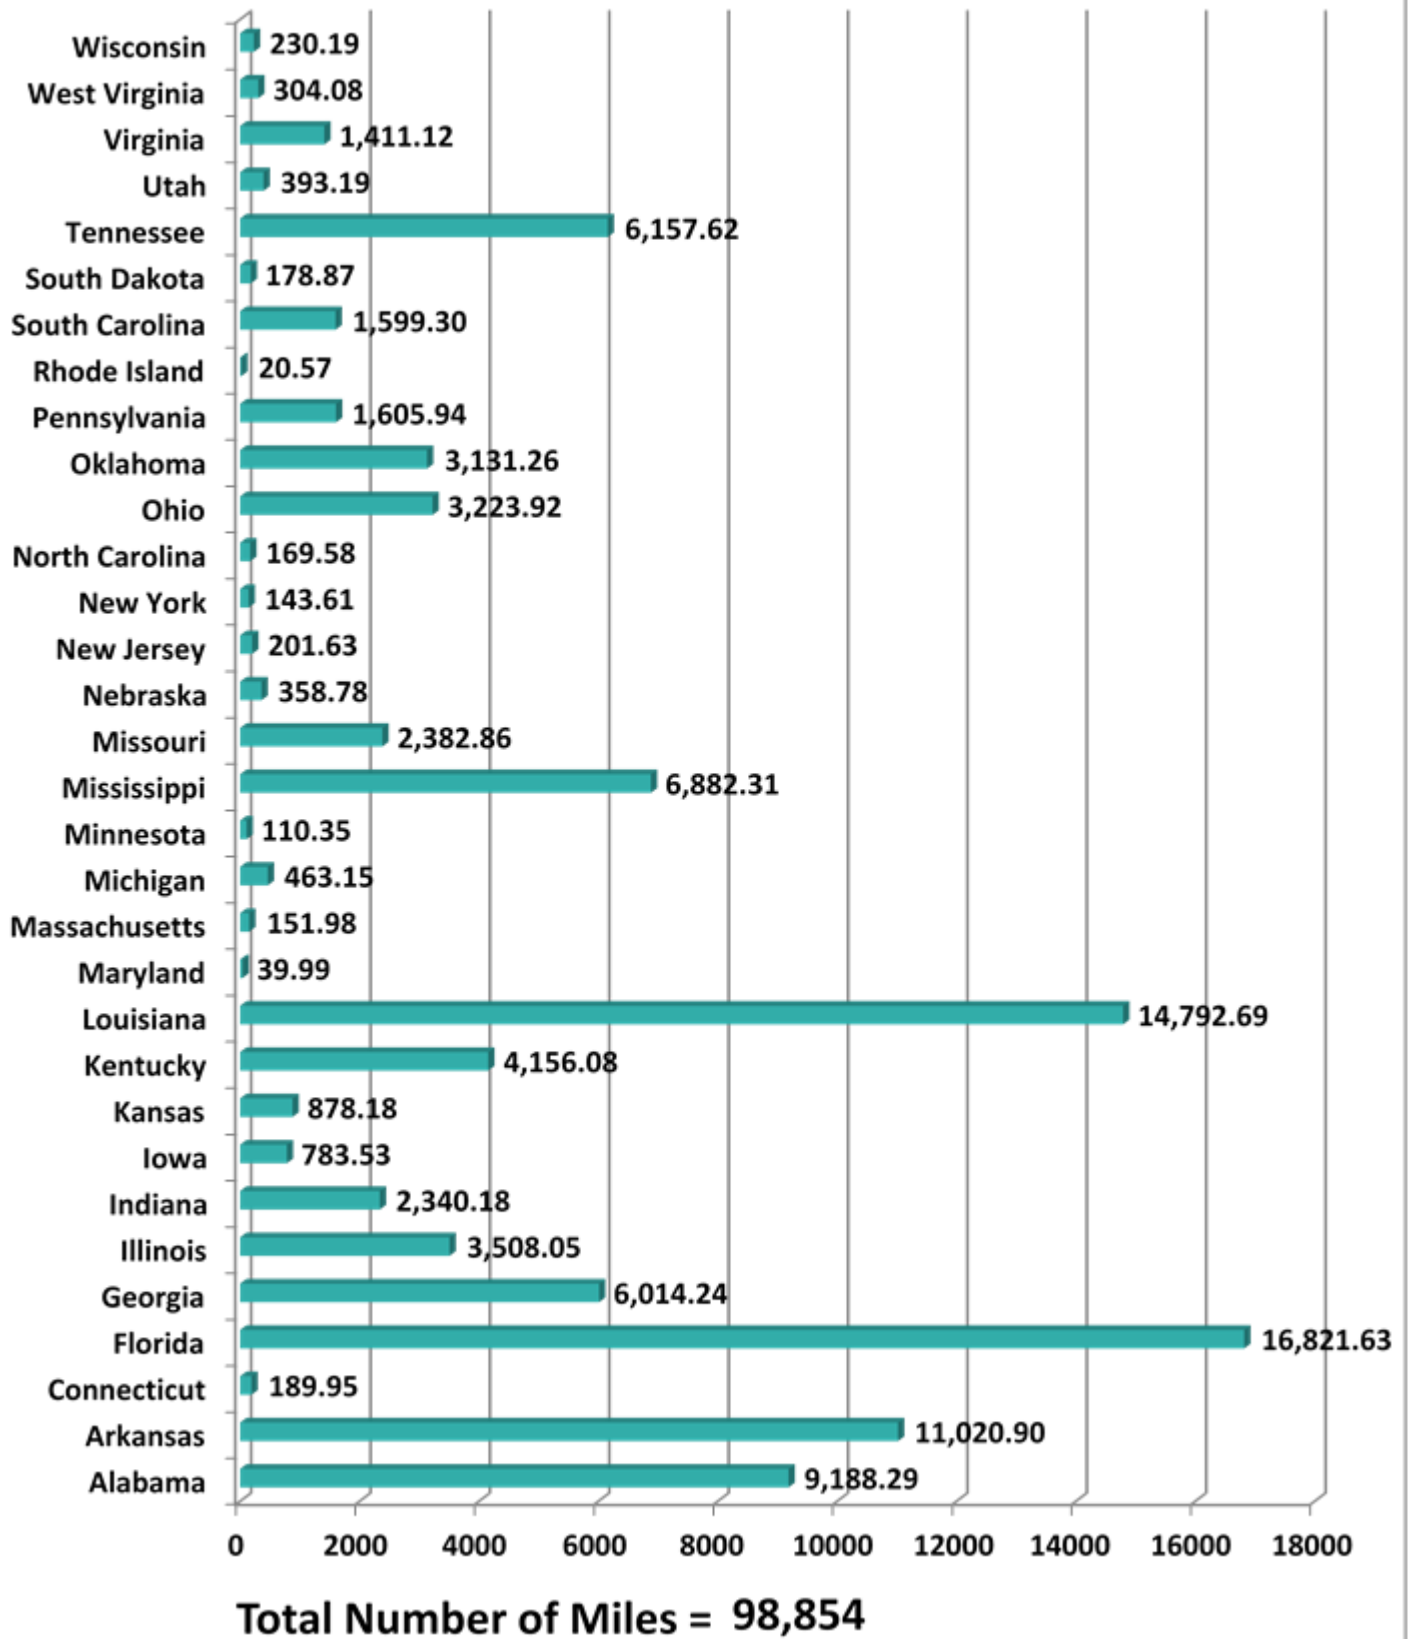

*Aggregate Data thru September 15, 2013

Carrier Name	Number of Crossings
TRANSPORTES OLYMPIC	130
MOISES ALVAREZ PEREZ	8
BAJA EXPRESS TRANSPORTES SA DE CV	198
TRANSPORTES DEL VALLE DE GUADALUPE SA DE CV	278
SERVICIOS REFRIGERADOS INTERNACIONALES SA DE CV	115
HIGIENICOS Y DESECHABLES DEL BAJIO SA DE CV	8
JOSE GUADALUPE MORALES GUEVARA DBA FLETES MORALES	76
GRUPO BEHR	315
SERVIOS DE TRANSPORTE INTERNACIONAL Y LOCAL	2123
RAM TRUCKING	1
GCC TRANSPORTE SA DE CV	3768
SERGIO TRISTAN MADONALDO DBA TRISTAN TRANSPORT	23
TRANSPORTES MONTEBLANCO	198
Total Number of Crossings	7241

Southern Border States Miles

*Aggregate Data thru September 15, 2013

Southern Border States	Number of Miles
Texas	196,352.75
New Mexico	4,055.01
Arizona	24,893.36
California	313,405.61
Total Number of Miles	538,707

Non-Border States Miles

*Aggregate Data thru September 15, 2013

Non-Border States	Number of Miles
Alabama	9,188.29
Arkansas	11,020.90
Connecticut	189.95
Florida	16,821.63
Georgia	6,014.24
Illinois	3,508.05
Indiana	2,340.18

Non-Border States	Number of Miles
Iowa	783.53
Kansas	878.18
Kentucky	4,156.08
Louisiana	14,792.69
Maryland	39.99
Massachusetts	151.98
Michigan	463.15
Minnesota	110.35
Mississippi	6,882.31
Missouri	2,382.86
Nebraska	358.78
New Jersey	201.63
New York	143.61
North Carolina	169.58
Ohio	3,223.92
Oklahoma	3,131.26
Pennsylvania	1,605.94
Rhode Island	20.57
South Carolina	1,599.30
South Dakota	178.87
Tennessee	6,157.62
Utah	393.19
Virginia	1,411.12
West Virginia	304.08
Wisconsin	230.19
Total Non-Border States	98,854