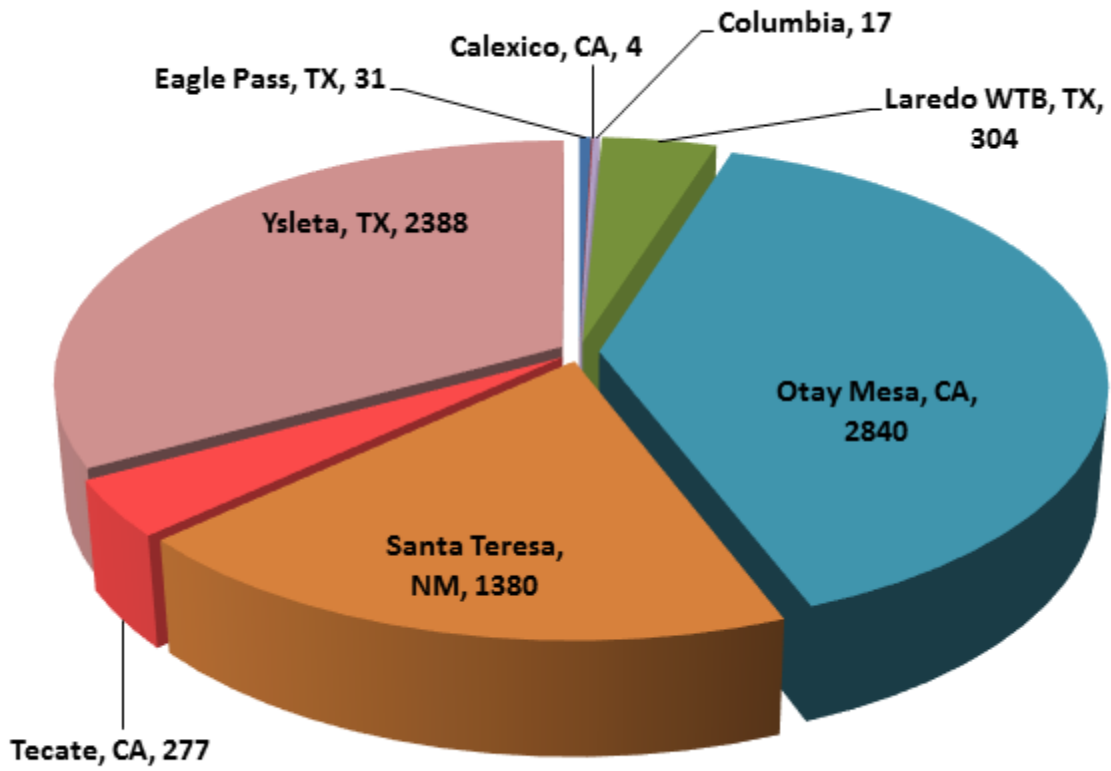

Southern Border States Miles

*Aggregate Data thru September 15, 2013

Southern Border States	Number of Miles
Texas	196,352.75
New Mexico	4,055.01
Arizona	24,893.36
California	313,405.61
Total Number of Miles	538,707

Non-Border States Miles

*Aggregate Data thru September 15, 2013

Non-Border States	Number of Miles
Alabama	9,188.29
Arkansas	11,020.90
Connecticut	189.95
Florida	16,821.63
Georgia	6,014.24
Illinois	3,508.05
Indiana	2,340.18

Non-Border States	Number of Miles
Iowa	783.53
Kansas	878.18
Kentucky	4,156.08
Louisiana	14,792.69
Maryland	39.99
Massachusetts	151.98
Michigan	463.15
Minnesota	110.35
Mississippi	6,882.31
Missouri	2,382.86
Nebraska	358.78
New Jersey	201.63
New York	143.61
North Carolina	169.58
Ohio	3,223.92
Oklahoma	3,131.26
Pennsylvania	1,605.94
Rhode Island	20.57
South Carolina	1,599.30
South Dakota	178.87
Tennessee	6,157.62
Utah	393.19
Virginia	1,411.12
West Virginia	304.08
Wisconsin	230.19
Total Non-Border States	98,854

Crossing Locations

*Aggregate Data thru September 15, 2013

Crossings Locations	
Eagle Pass, TX	31
Calexico, CA	4
Columbia	17
Laredo WTB, TX	304
Otay Mesa, CA	2840
Santa Teresa, NM	1380
Tecate, CA	277
Ysleta, TX	2388