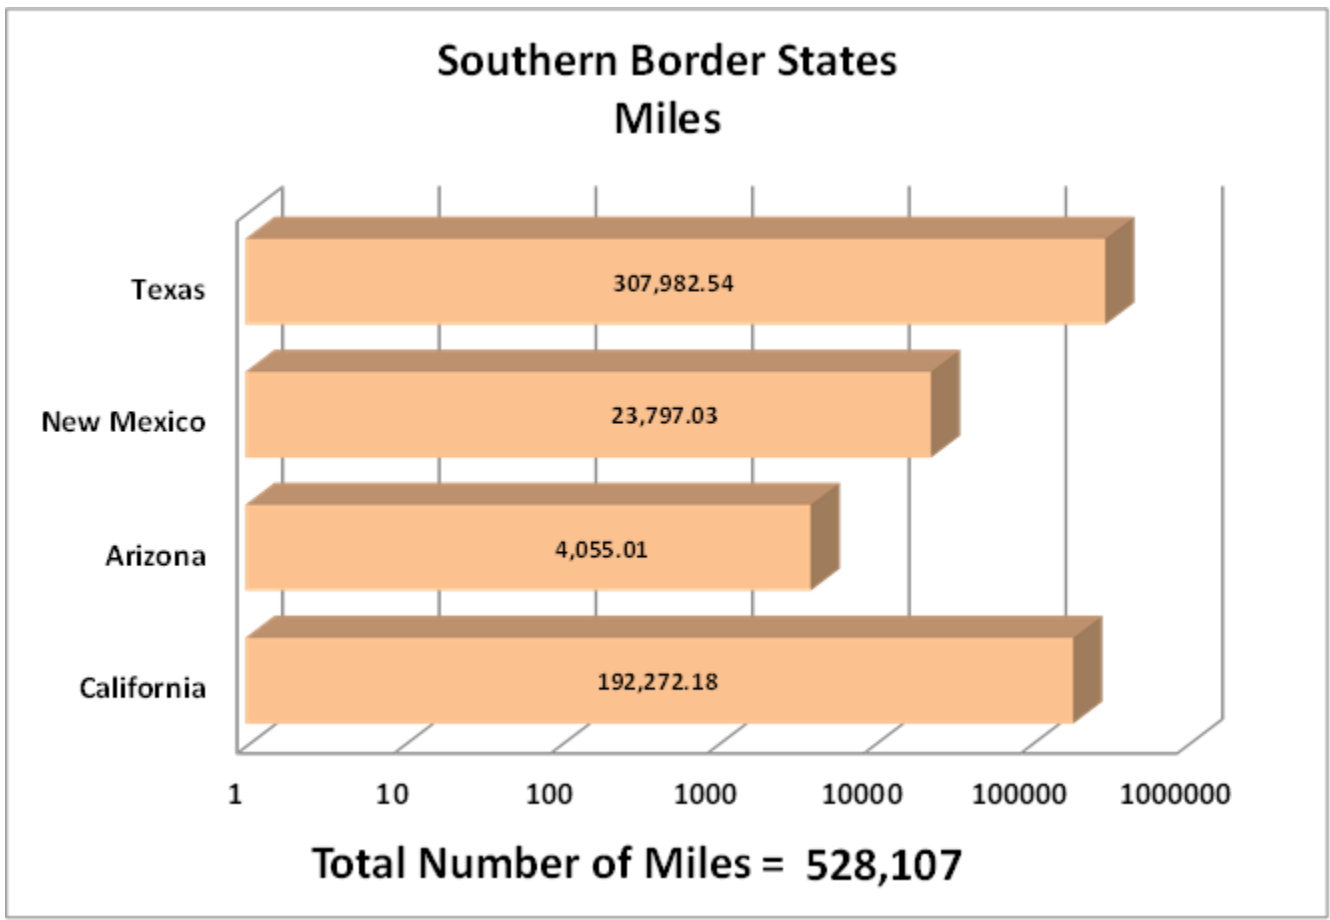

*Aggregate Data thru September 8, 2013

Carrier Name	Number of Crossings
TRANSPORTES OLYMPIC	125
MOISES ALVAREZ PEREZ	8
BAJA EXPRESS TRANSPORTES SA DE CV	195
TRANSPORTES DEL VALLE DE GUADALUPE SA DE CV	273
SERVICIOS REFRIGERADOS INTERNACIONALES SA DE CV	115
HIGIENICOS Y DESECHABLES DEL BAJIO SA DE CV	8
JOSE GUADALUPE MORALES GUEVARA DBA FLETES MORALES	75
GRUPO BEHR	299
SERVICIOS DE TRANSPORTE INTERNACIONAL Y LOCAL	1932
RAM TRUCKING	1
GCC TRANSPORTE SA DE CV	3728
SERGIO TRISTAN MADONALDO DBA TRISTAN TRANSPORT	18
TRANSPORTES MONTEBLANCO	198
Total Number of Crossings	6975

*Aggregate Data thru September 8, 2013

Southern Border States	Number of Miles
California	192,272.18
Arizona	4,055.01
New Mexico	23,797.03
Texas	307,982.54
Total Number of Miles	528,107

Non-Border States Miles

*Aggregate Data thru September 8, 2013

Non-Border States	Number of Miles
Alabama	8,541.57
Arkansas	10,745.79
Connecticut	189.95
Florida	14,424.35
Georgia	5,323.07
Illinois	3,508.05
Indiana	2,340.18
Iowa	783.53

Non-Border States	Number of Miles
Kansas	878.18
Kentucky	4,019.20
Louisiana	13,847.34
Maryland	39.99
Massachusetts	151.98
Michigan	463.15
Minnesota	110.35
Mississippi	6,488.45
Missouri	2,382.86
Nebraska	358.78
New Jersey	201.63
New York	143.61
North Carolina	85.02
Ohio	3,223.92
Oklahoma	3,131.26
Pennsylvania	1,605.94
Rhode Island	20.57
South Carolina	1,125.71
South Dakota	178.87
Tennessee	5,605.05
Virginia	1,411.12
West Virginia	304.08
Wisconsin	230.19
Total Non-Border States	91,864