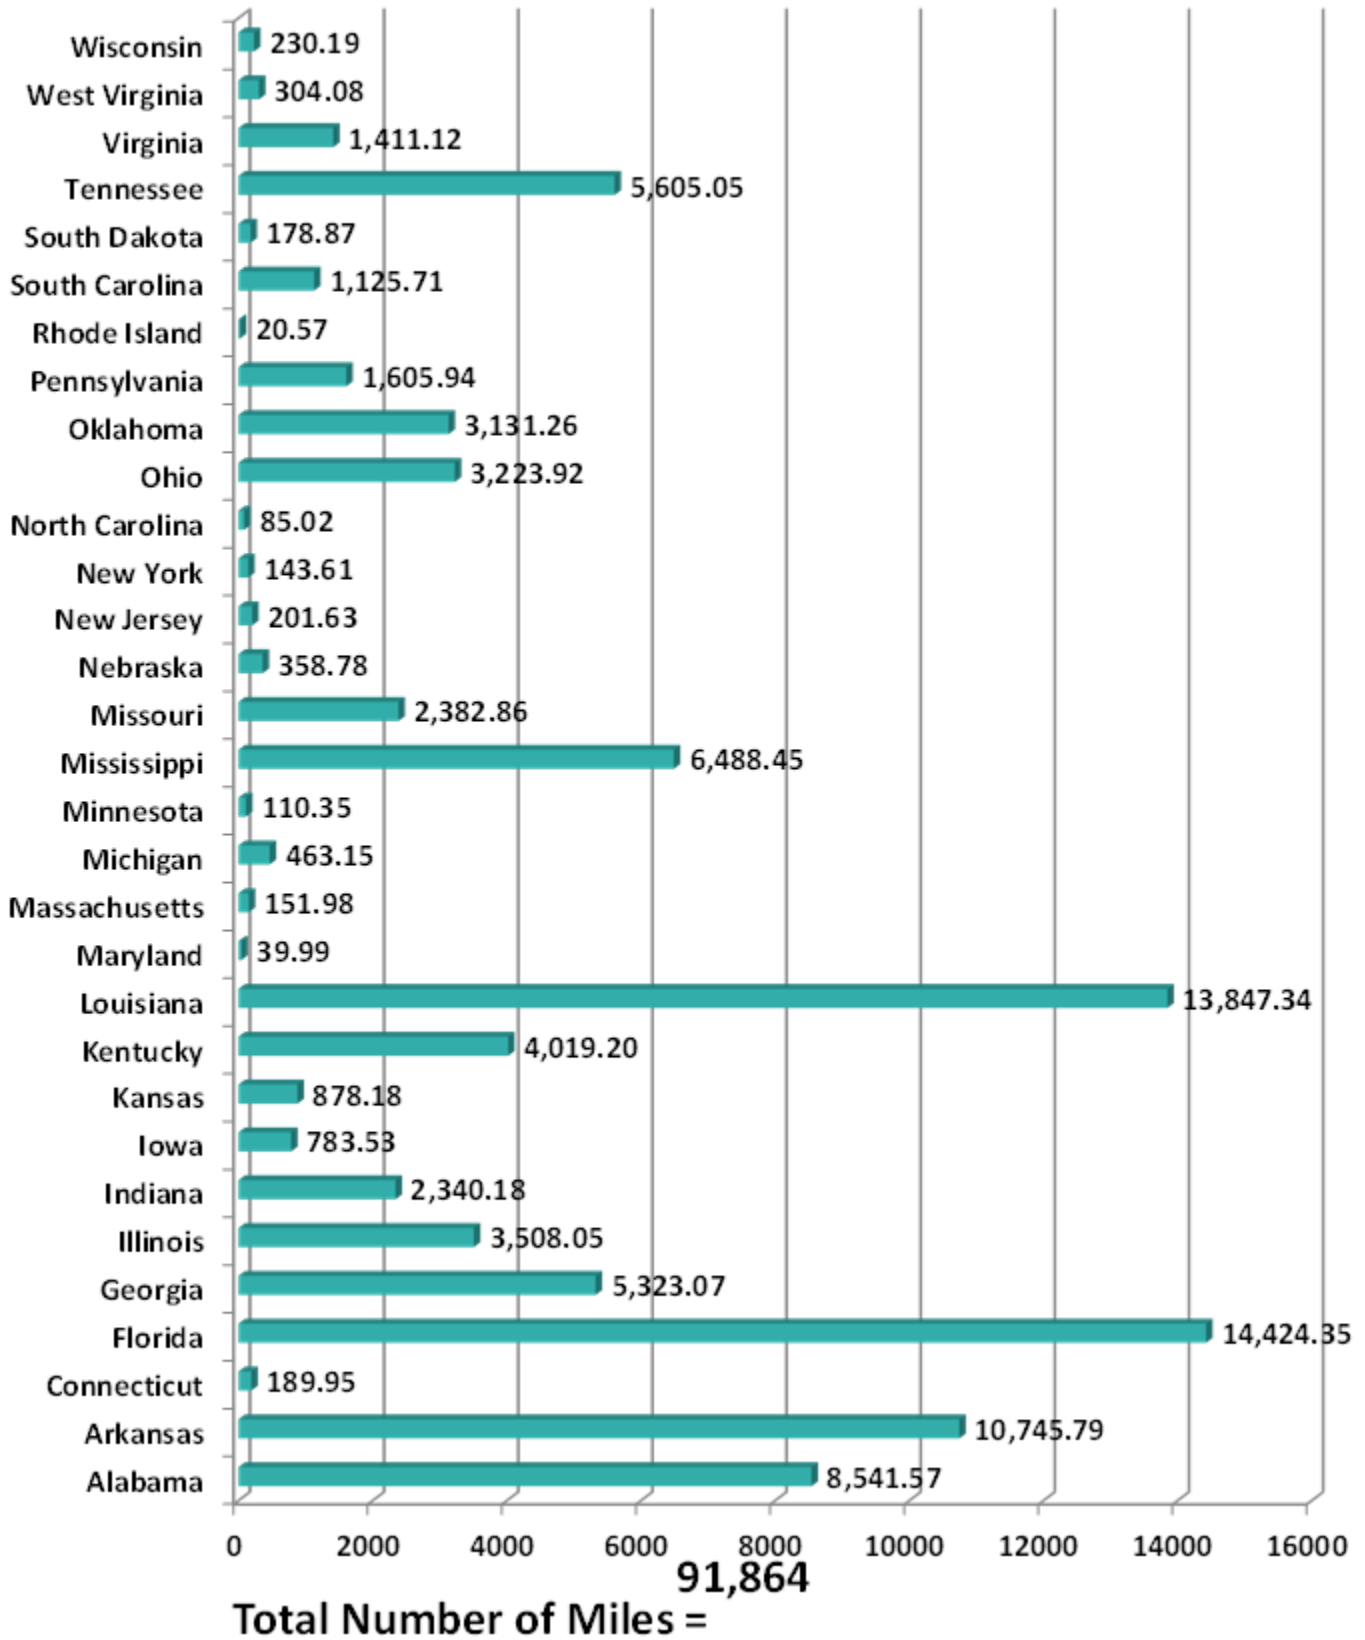

*Aggregate Data thru September 8, 2013

Carrier Name	Number of Crossings
TRANSPORTES OLYMPIC	125
MOISES ALVAREZ PEREZ	8
BAJA EXPRESS TRANSPORTES SA DE CV	195
TRANSPORTES DEL VALLE DE GUADALUPE SA DE CV	273
SERVICIOS REFRIGERADOS INTERNACIONALES SA DE CV	115
HIGIENICOS Y DESECHABLES DEL BAJIO SA DE CV	8
JOSE GUADALUPE MORALES GUEVARA DBA FLETES MORALES	75
GRUPO BEHR	299
SERVICIOS DE TRANSPORTE INTERNACIONAL Y LOCAL	1932
RAM TRUCKING	1
GCC TRANSPORTE SA DE CV	3728
SERGIO TRISTAN MADONALDO DBA TRISTAN TRANSPORT	18
TRANSPORTES MONTEBLANCO	198
Total Number of Crossings	6975

*Aggregate Data thru September 8, 2013

Southern Border States	Number of Miles
California	192,272.18
Arizona	4,055.01
New Mexico	23,797.03
Texas	307,982.54
Total Number of Miles	528,107

Non-Border States Miles

*Aggregate Data thru September 8, 2013

Non-Border States	Number of Miles
Alabama	8,541.57
Arkansas	10,745.79
Connecticut	189.95
Florida	14,424.35
Georgia	5,323.07
Illinois	3,508.05
Indiana	2,340.18
Iowa	783.53

Non-Border States	Number of Miles
Kansas	878.18
Kentucky	4,019.20
Louisiana	13,847.34
Maryland	39.99
Massachusetts	151.98
Michigan	463.15
Minnesota	110.35
Mississippi	6,488.45
Missouri	2,382.86
Nebraska	358.78
New Jersey	201.63
New York	143.61
North Carolina	85.02
Ohio	3,223.92
Oklahoma	3,131.26
Pennsylvania	1,605.94
Rhode Island	20.57
South Carolina	1,125.71
South Dakota	178.87
Tennessee	5,605.05
Virginia	1,411.12
West Virginia	304.08
Wisconsin	230.19
Total Non-Border States	91,864