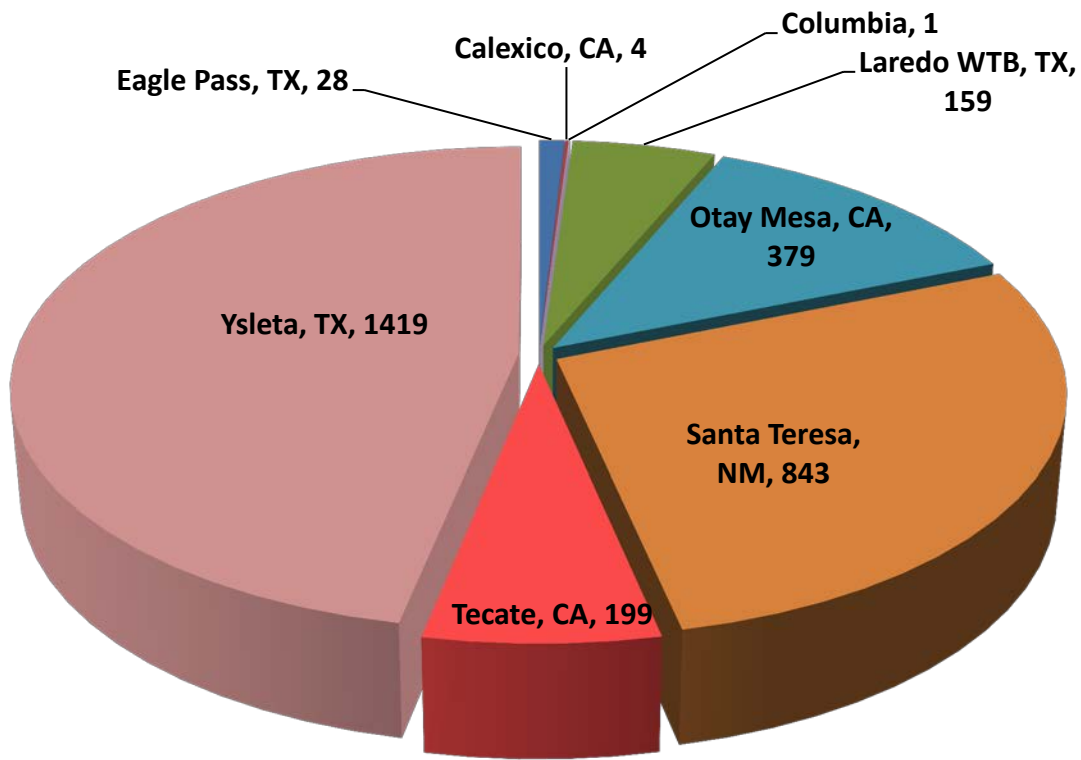

Number of Crossings

*Aggregate Data thru May 12, 2013

Carrier Name	Number of Crossings
TRANSPORTES OLYMPIC	57
MOISES ALVAREZ PEREZ	6
BAJA EXPRESS TRANSPORTES SA DE CV	144
TRANSPORTES DEL VALLE DE GUADALUPE SA DE CV	200
SERVICIOS REFRIGERADOS INTERNACIONALES SA DE CV	85
HIGIENICOS Y DESECHABLES DEL BAJIO SA DE CV	5
JOSE GUADALUPE MORALES GUEVARA DBA FLETES MORALES	51
GRUPO BEHR	91
GCC TRANSPORTE SA DE CV	2262
TRANSPORTES MONTEBLANCO	131
Total Number of Crossings	3032

Southern Border States Miles

Total Number of Miles = 315,015

*Aggregate Data thru May 12, 2013

Southern Border States	Number of Miles
Texas	182,243.08
New Mexico	14,138.55
Arizona	826.42
California	117,807.12
Total Number of Miles	315,015

Non-Border States Miles

*Aggregate Data thru May 12, 2013

Non-Border States	Number of Miles
Alabama	7,162.05
Arkansas	2,516.67
Florida	12,097.20
Georgia	4,796.04
Illinois	221.32
Indiana	163.86
Kentucky	737.24
Louisiana	12,080.22
Maryland	13.27
Mississippi	5,362.48
Missouri	90.41
New Jersey	201.63
North Carolina	85.02
Ohio	517.52
Oklahoma	1,412.57
Pennsylvania	1,125.85
South Carolina	1,125.71
Tennessee	1,110.96
Virginia	572.26
West Virginia	70.18
Total Number of Miles	51,462

Crossing Locations

*Aggregate Data thru May 12, 2013

Crossing Locations	Number of Crossings
Eagle Pass, TX	28
Calexico, CA	4
Columbia	1
Laredo WTB, TX	159
Otay Mesa, CA	379
Santa Teresa, NM	843
Tecate, CA	199
Ysleta, TX	1419