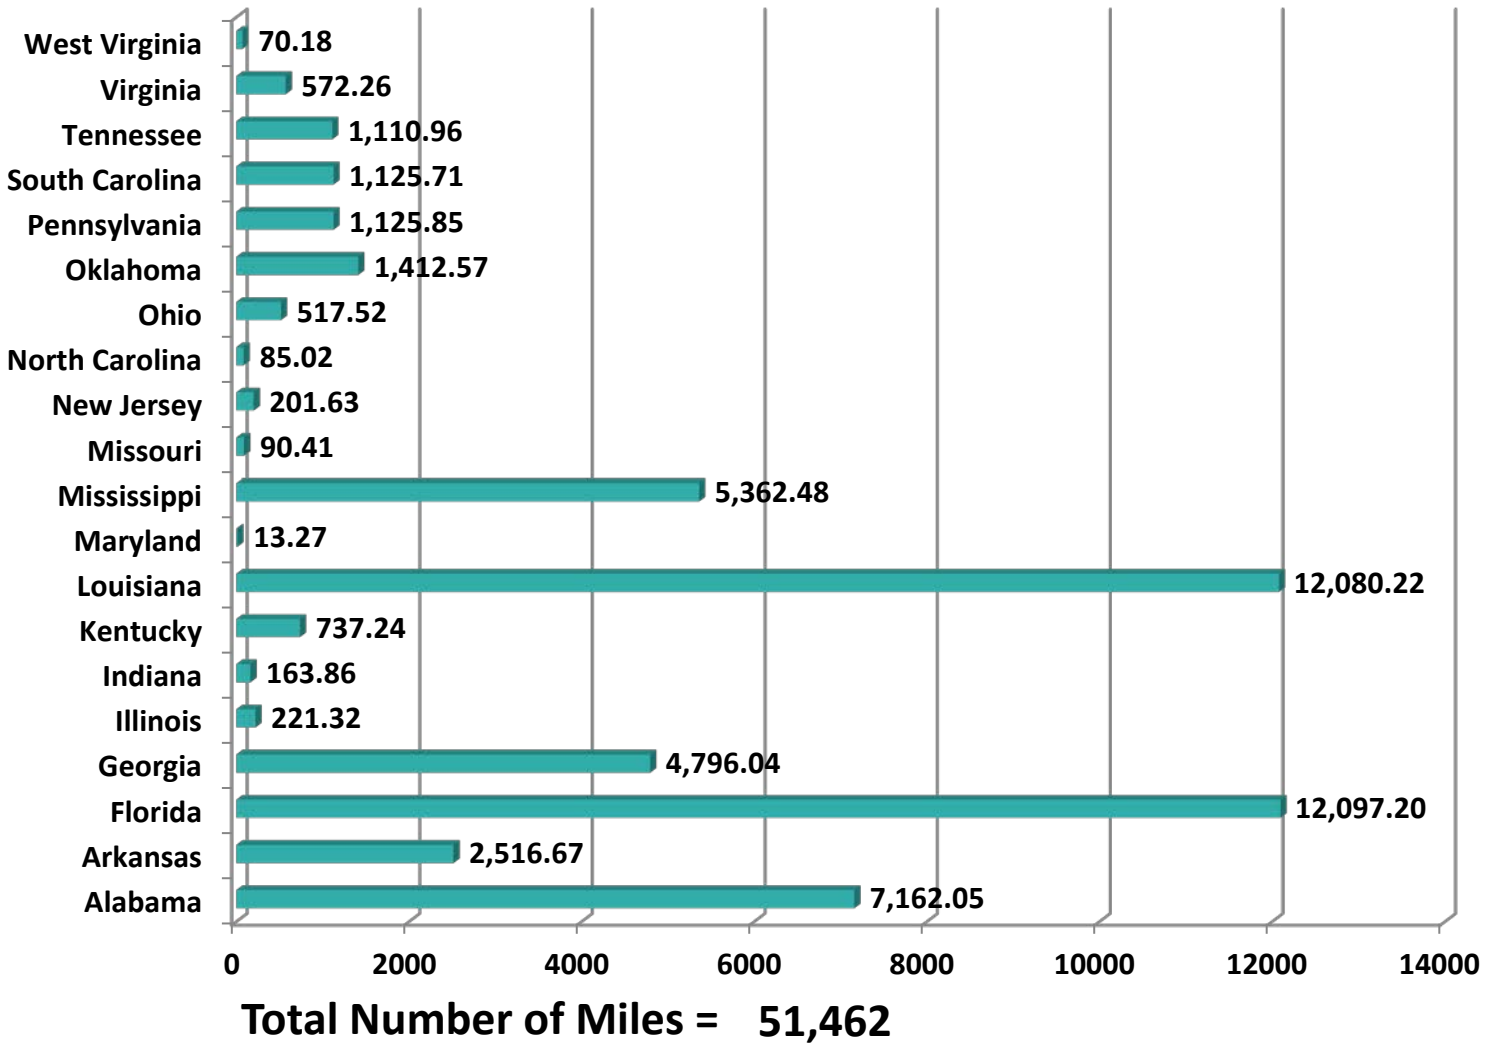

Number of Crossings

*Aggregate Data thru May 12, 2013

Carrier Name	Number of Crossings
TRANSPORTES OLYMPIC	57
MOISES ALVAREZ PEREZ	6
BAJA EXPRESS TRANSPORTES SA DE CV	144
TRANSPORTES DEL VALLE DE GUADALUPE SA DE CV	200
SERVICIOS REFRIGERADOS INTERNACIONALES SA DE CV	85
HIGIENICOS Y DESECHABLES DEL BAJIO SA DE CV	5
JOSE GUADALUPE MORALES GUEVARA DBA FLETES MORALES	51
GRUPO BEHR	91
GCC TRANSPORTE SA DE CV	2262
TRANSPORTES MONTEBLANCO	131
Total Number of Crossings	3032

Southern Border States Miles

Total Number of Miles = 315,015

*Aggregate Data thru May 12, 2013

Southern Border States	Number of Miles
Texas	182,243.08
New Mexico	14,138.55
Arizona	826.42
California	117,807.12
Total Number of Miles	315,015

Non-Border States Miles

*Aggregate Data thru May 12, 2013

Non-Border States	Number of Miles
Alabama	7,162.05
Arkansas	2,516.67
Florida	12,097.20
Georgia	4,796.04
Illinois	221.32
Indiana	163.86
Kentucky	737.24
Louisiana	12,080.22
Maryland	13.27
Mississippi	5,362.48
Missouri	90.41
New Jersey	201.63
North Carolina	85.02
Ohio	517.52
Oklahoma	1,412.57
Pennsylvania	1,125.85
South Carolina	1,125.71
Tennessee	1,110.96
Virginia	572.26
West Virginia	70.18
Total Number of Miles	51,462

Crossing Locations

*Aggregate Data thru May 12, 2013

Crossing Locations	Number of Crossings
Eagle Pass, TX	28
Calexico, CA	4
Columbia	1
Laredo WTB, TX	159
Otay Mesa, CA	379
Santa Teresa, NM	843
Tecate, CA	199
Ysleta, TX	1419