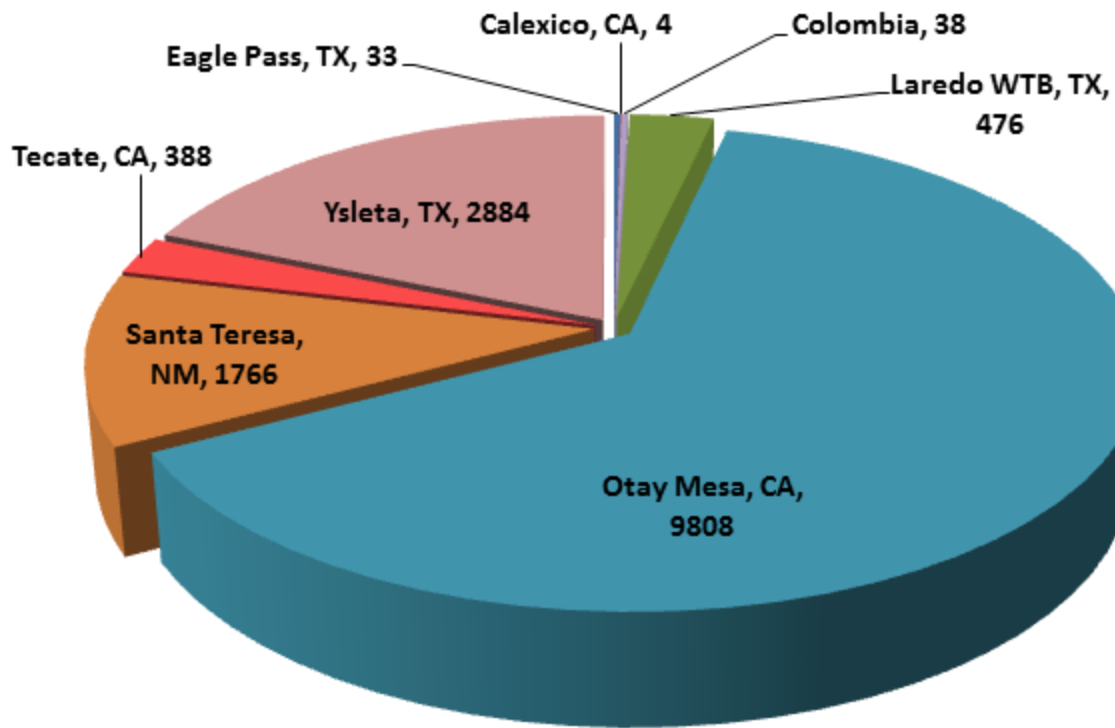

***Aggregate Data thru March 9, 2014**

Carrier Name	Number of Crossings
TRANSPORTES OLYMPIC	235
MOISES ALVAREZ PEREZ	8
BAJA EXPRESS TRANSPORTES SA DE CV	234
TRANSPORTES DEL VALLE DE GUADALUPE SA DE CV	389
SERVICIOS REFRIGERADOS INTERNACIONALES SA DE CV	116
HIGIENICOS Y DESECHABLES DEL BAJIO SA DE CV	9
JOSE GUADALUPE MORALES GUEVARA DBA FLETES MORALES	147
GRUPO BEHR	541
SERVICIOS DE TRANSPORTE INTERNACIONAL Y LOCAL	8756
RAM TRUCKING	5
GCC TRANSPORTE SA DE CV	4650
SERGIO TRISTAN MADONALDO DBA TRISTAN TRANSPORT	60
TRANSPORTATION AND CARGO SOLUTIONS	0
TRANSPORTES MONTEBLANCO	247
Total Number of Crossings	15,397

*Aggregate Data thru March 9, 2014

Southern Border States	Number of Miles
California	295,009.69
Arizona	6,838.31
New Mexico	34,152.31
Texas	475,926.13
Total Southern Border States Miles	811,926

Non-Border States Miles

*Aggregate Data thru March 9, 2014

Non- Border States Miles	Number of Miles
Alabama	13,365.97
Arkansas	20,392.94
Colorado	1,901.94
Connecticut	189.95
Florida	23,210.11

Non- Border States Miles	Number of Miles
Georgia	7,095.66
Idaho	554.37
Illinois	5,747.32
Indiana	3,738.76
Iowa	2,353.70
Kansas	3,622.73
Kentucky	8,487.71
Louisiana	21,337.88
Maryland	39.99
Massachusetts	151.98
Michigan	463.15
Minnesota	282.91
Mississippi	10,327.60
Missouri	5,489.79
Nebraska	2,176.21
New Jersey	201.63
New York	331.10
North Carolina	169.58
Ohio	5,745.71
Oklahoma	7,354.67
Oregon	645.75
Pennsylvania	1,850.21
Rhode Island	20.57
South Carolina	1,599.30
South Dakota	457.73
Tennessee	12,606.11
Utah	819.77
Virginia	1,411.12
Washington	603.59
West Virginia	311.97
Wisconsin	230.19
Wyoming	781.23
Total Non-Border States Miles	166,071

Crossing Locations

*Aggregate Data thru March 9, 2014

Crossings Locations	
Eagle Pass, TX	33
Calexico, CA	4
Colombia	38
Laredo WTB, TX	476
Olay Mesa, CA	9808
Santa Teresa, NM	1766
Tecate, CA	388
Ysleta, TX	2884