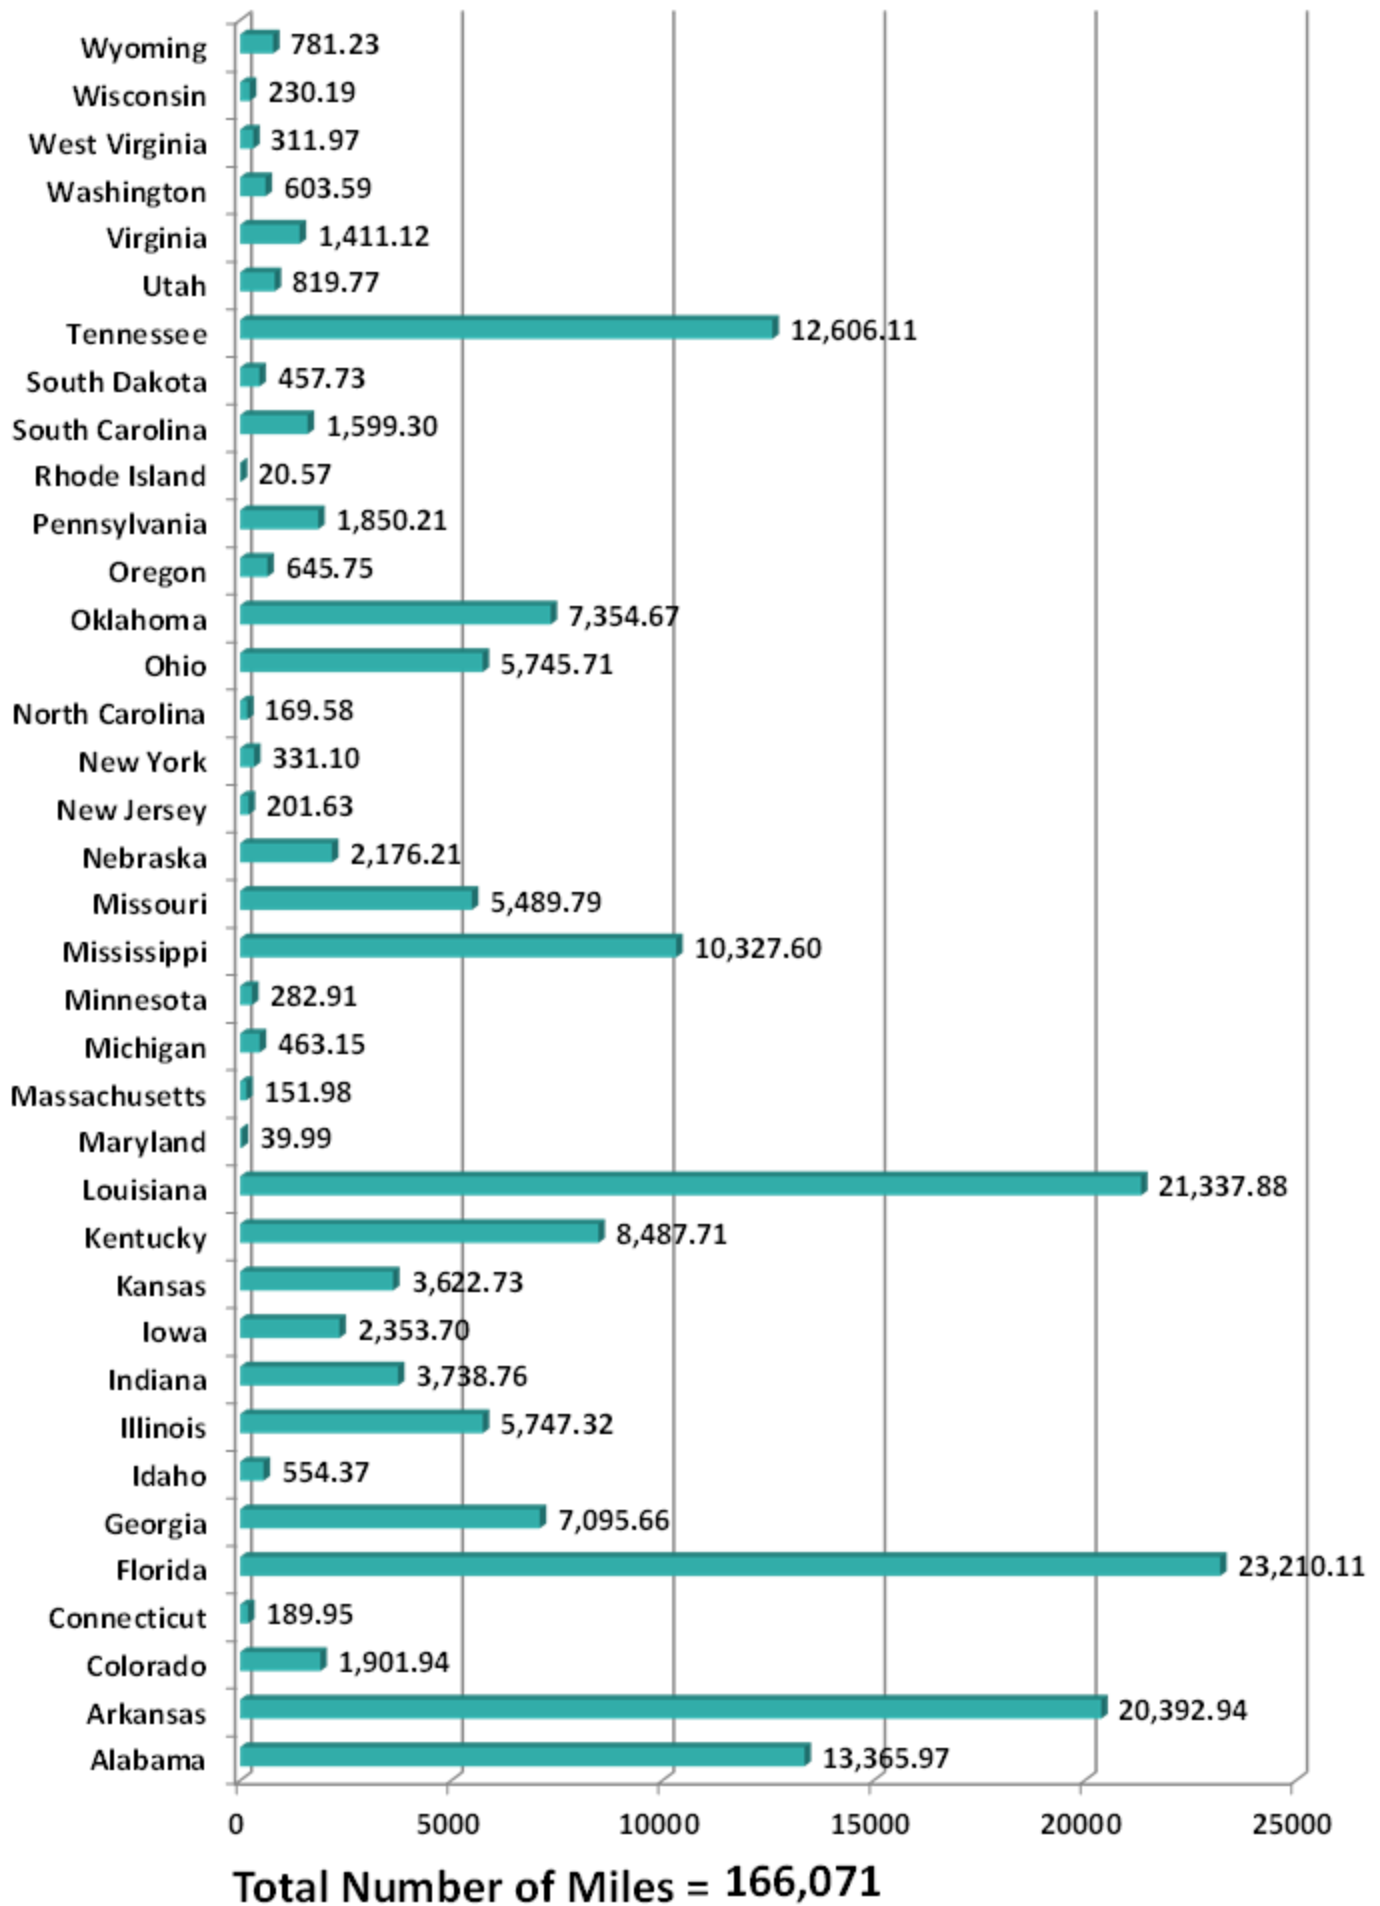

***Aggregate Data thru March 9, 2014**

Carrier Name	Number of Crossings
TRANSPORTES OLYMPIC	235
MOISES ALVAREZ PEREZ	8
BAJA EXPRESS TRANSPORTES SA DE CV	234
TRANSPORTES DEL VALLE DE GUADALUPE SA DE CV	389
SERVICIOS REFRIGERADOS INTERNACIONALES SA DE CV	116
HIGIENICOS Y DESECHABLES DEL BAJIO SA DE CV	9
JOSE GUADALUPE MORALES GUEVARA DBA FLETES MORALES	147
GRUPO BEHR	541
SERVICIOS DE TRANSPORTE INTERNACIONAL Y LOCAL	8756
RAM TRUCKING	5
GCC TRANSPORTE SA DE CV	4650
SERGIO TRISTAN MADONALDO DBA TRISTAN TRANSPORT	60
TRANSPORTATION AND CARGO SOLUTIONS	0
TRANSPORTES MONTEBLANCO	247
Total Number of Crossings	15,397

*Aggregate Data thru March 9, 2014

Southern Border States	Number of Miles
California	295,009.69
Arizona	6,838.31
New Mexico	34,152.31
Texas	475,926.13
Total Southern Border States Miles	811,926

Non-Border States Miles

*Aggregate Data thru March 9, 2014

Non- Border States Miles	Number of Miles
Alabama	13,365.97
Arkansas	20,392.94
Colorado	1,901.94
Connecticut	189.95
Florida	23,210.11

Non- Border States Miles	Number of Miles
Georgia	7,095.66
Idaho	554.37
Illinois	5,747.32
Indiana	3,738.76
Iowa	2,353.70
Kansas	3,622.73
Kentucky	8,487.71
Louisiana	21,337.88
Maryland	39.99
Massachusetts	151.98
Michigan	463.15
Minnesota	282.91
Mississippi	10,327.60
Missouri	5,489.79
Nebraska	2,176.21
New Jersey	201.63
New York	331.10
North Carolina	169.58
Ohio	5,745.71
Oklahoma	7,354.67
Oregon	645.75
Pennsylvania	1,850.21
Rhode Island	20.57
South Carolina	1,599.30
South Dakota	457.73
Tennessee	12,606.11
Utah	819.77
Virginia	1,411.12
Washington	603.59
West Virginia	311.97
Wisconsin	230.19
Wyoming	781.23
Total Non-Border States Miles	166,071

Crossing Locations

*Aggregate Data thru March 9, 2014

Crossings Locations	
Eagle Pass, TX	33
Calexico, CA	4
Colombia	38
Laredo WTB, TX	476
Olay Mesa, CA	9808
Santa Teresa, NM	1766
Tecate, CA	388
Ysleta, TX	2884