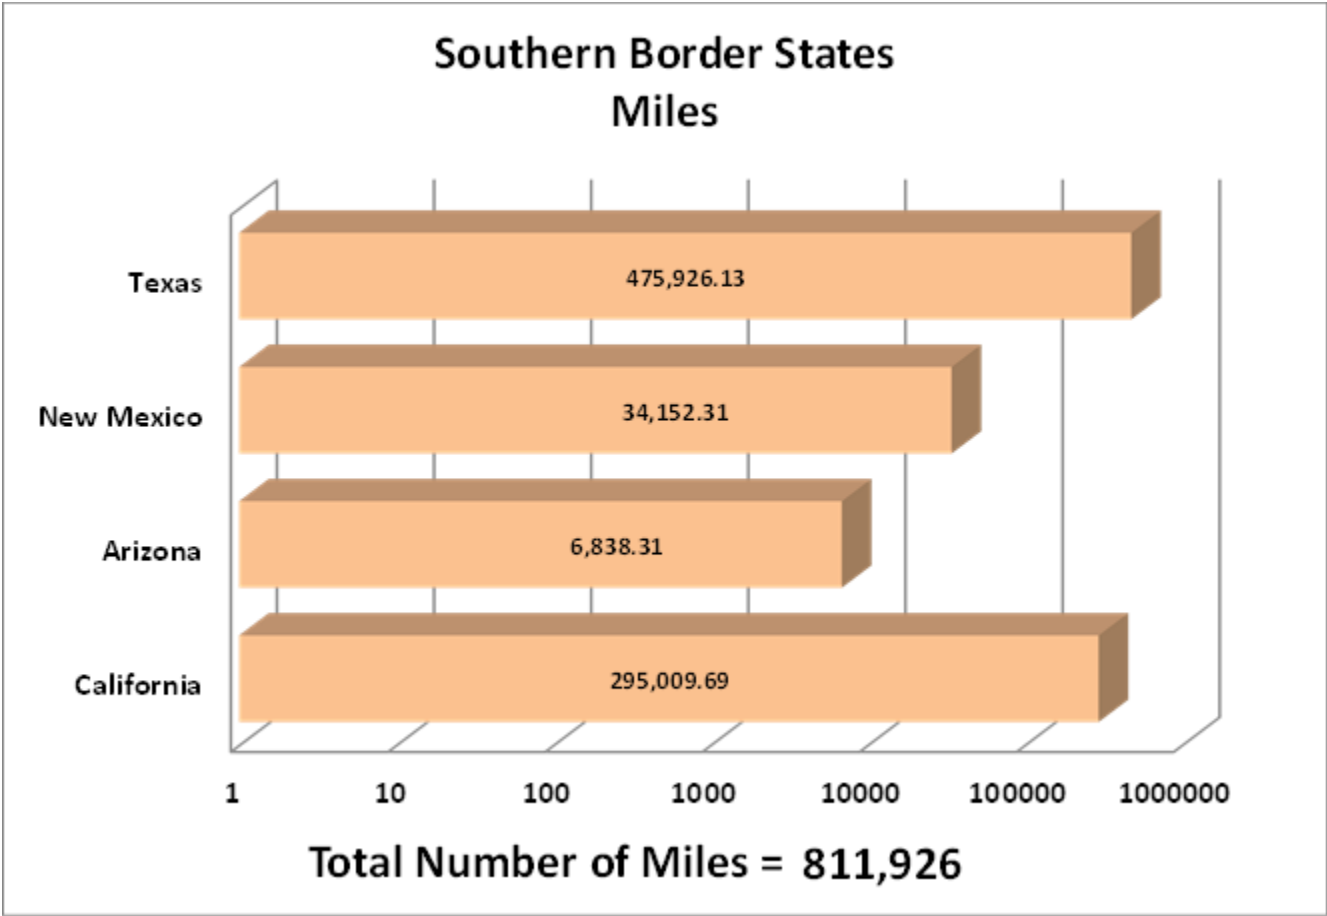

***Aggregate Data thru March 9, 2014**

Carrier Name	Number of Crossings
TRANSPORTES OLYMPIC	235
MOISES ALVAREZ PEREZ	8
BAJA EXPRESS TRANSPORTES SA DE CV	234
TRANSPORTES DEL VALLE DE GUADALUPE SA DE CV	389
SERVICIOS REFRIGERADOS INTERNACIONALES SA DE CV	116
HIGIENICOS Y DESECHABLES DEL BAJIO SA DE CV	9
JOSE GUADALUPE MORALES GUEVARA DBA FLETES MORALES	147
GRUPO BEHR	541
SERVICIOS DE TRANSPORTE INTERNACIONAL Y LOCAL	8756
RAM TRUCKING	5
GCC TRANSPORTE SA DE CV	4650
SERGIO TRISTAN MADONALDO DBA TRISTAN TRANSPORT	60
TRANSPORTATION AND CARGO SOLUTIONS	0
TRANSPORTES MONTEBLANCO	247
Total Number of Crossings	15,397

*Aggregate Data thru March 9, 2014

Southern Border States	Number of Miles
California	295,009.69
Arizona	6,838.31
New Mexico	34,152.31
Texas	475,926.13
Total Southern Border States Miles	811,926

Non-Border States Miles

*Aggregate Data thru March 9, 2014

Non- Border States Miles	Number of Miles
Alabama	13,365.97
Arkansas	20,392.94
Colorado	1,901.94
Connecticut	189.95
Florida	23,210.11

Non- Border States Miles	Number of Miles
Georgia	7,095.66
Idaho	554.37
Illinois	5,747.32
Indiana	3,738.76
Iowa	2,353.70
Kansas	3,622.73
Kentucky	8,487.71
Louisiana	21,337.88
Maryland	39.99
Massachusetts	151.98
Michigan	463.15
Minnesota	282.91
Mississippi	10,327.60
Missouri	5,489.79
Nebraska	2,176.21
New Jersey	201.63
New York	331.10
North Carolina	169.58
Ohio	5,745.71
Oklahoma	7,354.67
Oregon	645.75
Pennsylvania	1,850.21
Rhode Island	20.57
South Carolina	1,599.30
South Dakota	457.73
Tennessee	12,606.11
Utah	819.77
Virginia	1,411.12
Washington	603.59
West Virginia	311.97
Wisconsin	230.19
Wyoming	781.23
Total Non-Border States Miles	166,071

Crossing Locations

*Aggregate Data thru March 9, 2014

Crossings Locations	
Eagle Pass, TX	33
Calexico, CA	4
Colombia	38
Laredo WTB, TX	476
Olay Mesa, CA	9808
Santa Teresa, NM	1766
Tecate, CA	388
Ysleta, TX	2884