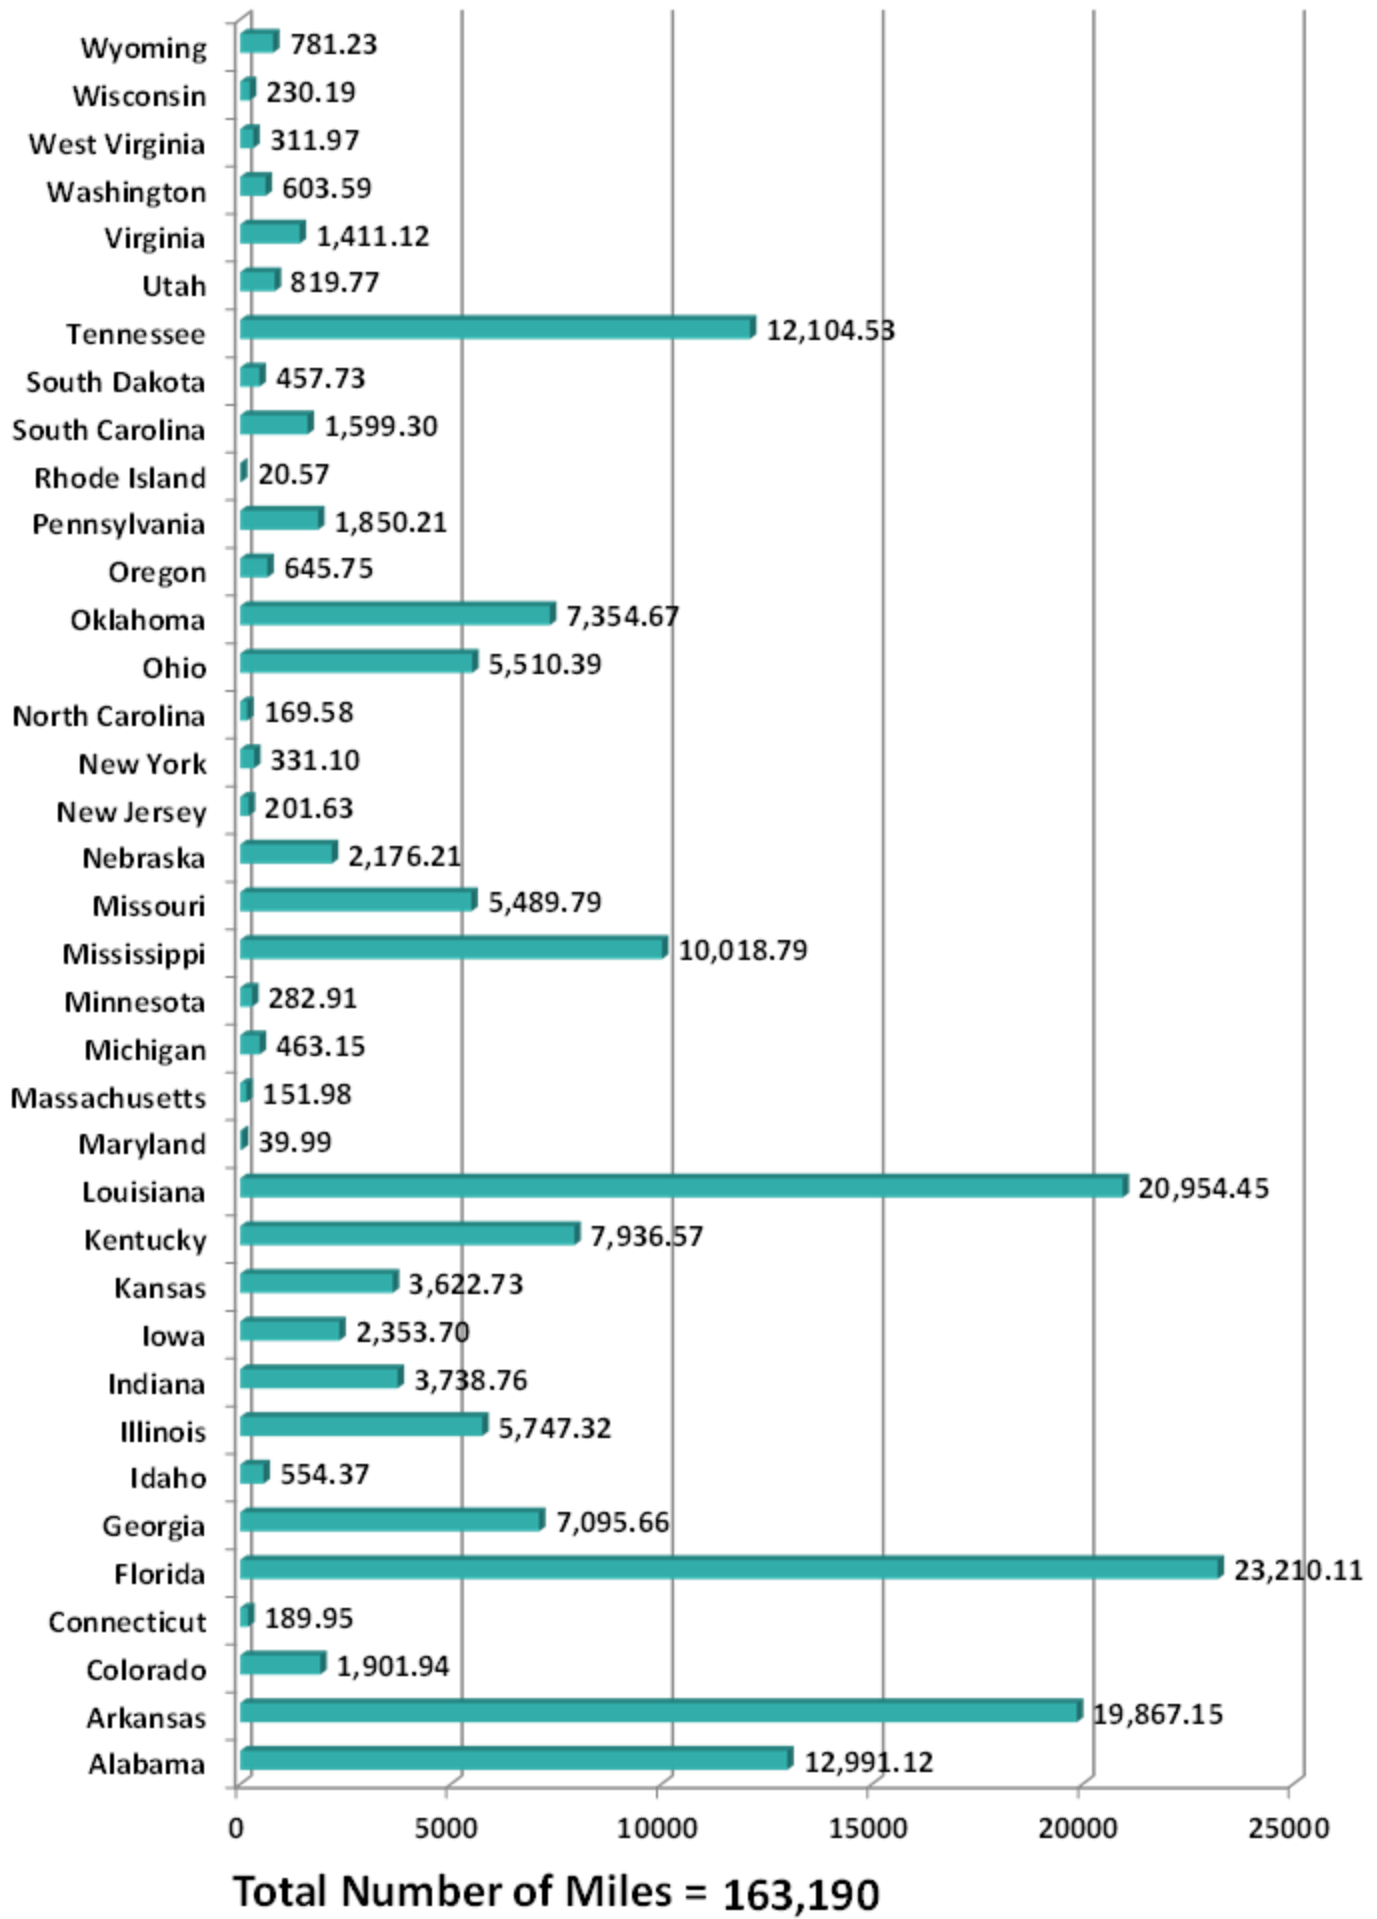

### Number of Crossings

**\*Aggregate Data thru February 23, 2014**

Carrier Name	Number of Crossings
TRANSPORTES OLYMPIC	226
MOISES ALVAREZ PEREZ	8
BAJA EXPRESS TRANSPORTES SA DE CV	232
TRANSPORTES DEL VALLE DE GUADALUPE SA DE CV	381
SERVICIOS REFRIGERADOS INTERNACIONALES SA DE CV	116
HIGIENICOS Y DESECHABLES DEL BAJIO SA DE CV	9
JOSE GUADALUPE MORALES GUEVARA DBA FLETES MORALES	144
GRUPO BEHR	536
SERVICIOS DE TRANSPORTE INTERNACIONAL Y LOCAL	7940
RAM TRUCKING	5
GCC TRANSPORTE SA DE CV	4573
SERGIO TRISTAN MADONALDO DBA TRISTAN TRANSPORT	60
TRANSPORTATION AND CARGO SOLUTIONS	0
TRANSPORTES MONTEBLANCO	238
<b>Total Number of Crossings</b>	<b>14,468</b>

\*Aggregate Data thru February 23, 2014

Southern Border States	Number of Miles
California	286,899.56
Arizona	6,463.00
New Mexico	33,410.11
Texas	459,124.16
<b>Total Southern Border States Miles</b>	<b>785,897</b>

## Non-Border States Miles

\*Aggregate Data thru February 23, 2014

Non- Border States Miles	Number of Miles
Alabama	12,991.12
Arkansas	19,867.15
Colorado	1,901.94
Connecticut	189.95
Florida	23,210.11

<b>Non- Border States Miles</b>	<b>Number of Miles</b>
Georgia	7,095.66
Idaho	554.37
Illinois	5,747.32
Indiana	3,738.76
Iowa	2,353.70
Kansas	3,622.73
Kentucky	7,936.57
Louisiana	20,954.45
Maryland	39.99
Massachusetts	151.98
Michigan	463.15
Minnesota	282.91
Mississippi	10,018.79
Missouri	5,489.79
Nebraska	2,176.21
New Jersey	201.63
New York	331.10
North Carolina	169.58
Ohio	5,510.39
Oklahoma	7,354.67
Oregon	645.75
Pennsylvania	1,850.21
Rhode Island	20.57
South Carolina	1,599.30
South Dakota	457.73
Tennessee	12,104.53
Utah	819.77
Virginia	1,411.12
Washington	603.59
West Virginia	311.97
Wisconsin	230.19
Wyoming	781.23
<b>Total Non-Border States Miles</b>	<b>163,190</b>

## Crossing Locations

\*Aggregate Data thru February 23, 2014

Crossings Locations	
Eagle Pass, TX	33
Calexico, CA	4
Colombia	38
Laredo WTB, TX	458
Otay Mesa, CA	8982
Santa Teresa, NM	1736
Tecate, CA	380
Ysleta, TX	2837