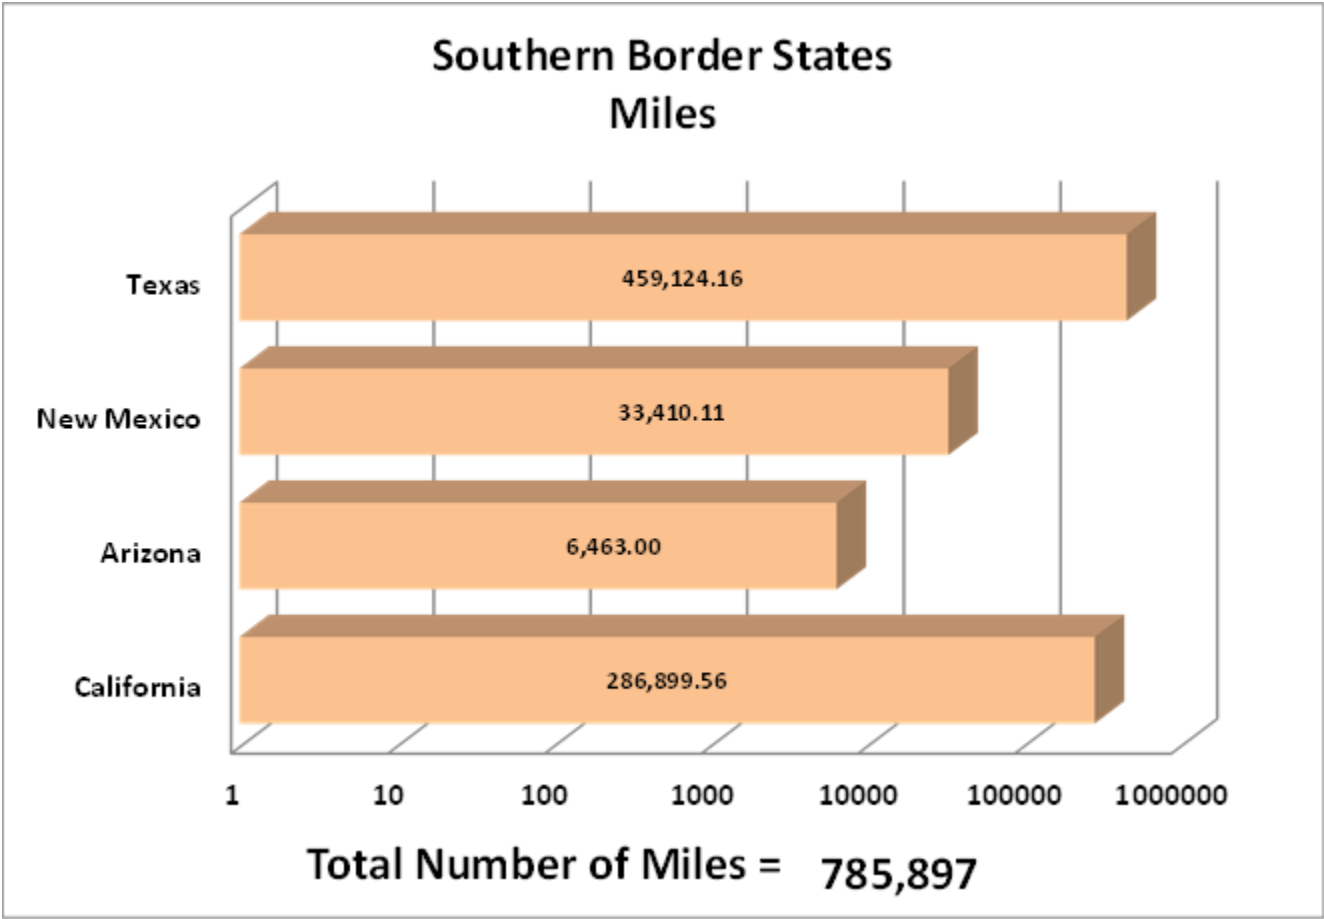

### Number of Crossings

**\*Aggregate Data thru February 23, 2014**

Carrier Name	Number of Crossings
TRANSPORTES OLYMPIC	226
MOISES ALVAREZ PEREZ	8
BAJA EXPRESS TRANSPORTES SA DE CV	232
TRANSPORTES DEL VALLE DE GUADALUPE SA DE CV	381
SERVICIOS REFRIGERADOS INTERNACIONALES SA DE CV	116
HIGIENICOS Y DESECHABLES DEL BAJIO SA DE CV	9
JOSE GUADALUPE MORALES GUEVARA DBA FLETES MORALES	144
GRUPO BEHR	536
SERVICIOS DE TRANSPORTE INTERNACIONAL Y LOCAL	7940
RAM TRUCKING	5
GCC TRANSPORTE SA DE CV	4573
SERGIO TRISTAN MADONALDO DBA TRISTAN TRANSPORT	60
TRANSPORTATION AND CARGO SOLUTIONS	0
TRANSPORTES MONTEBLANCO	238
<b>Total Number of Crossings</b>	<b>14,468</b>

\*Aggregate Data thru February 23, 2014

Southern Border States	Number of Miles
California	286,899.56
Arizona	6,463.00
New Mexico	33,410.11
Texas	459,124.16
<b>Total Southern Border States Miles</b>	<b>785,897</b>

## Non-Border States Miles

\*Aggregate Data thru February 23, 2014

Non- Border States Miles	Number of Miles
Alabama	12,991.12
Arkansas	19,867.15
Colorado	1,901.94
Connecticut	189.95
Florida	23,210.11

<b>Non- Border States Miles</b>	<b>Number of Miles</b>
Georgia	7,095.66
Idaho	554.37
Illinois	5,747.32
Indiana	3,738.76
Iowa	2,353.70
Kansas	3,622.73
Kentucky	7,936.57
Louisiana	20,954.45
Maryland	39.99
Massachusetts	151.98
Michigan	463.15
Minnesota	282.91
Mississippi	10,018.79
Missouri	5,489.79
Nebraska	2,176.21
New Jersey	201.63
New York	331.10
North Carolina	169.58
Ohio	5,510.39
Oklahoma	7,354.67
Oregon	645.75
Pennsylvania	1,850.21
Rhode Island	20.57
South Carolina	1,599.30
South Dakota	457.73
Tennessee	12,104.53
Utah	819.77
Virginia	1,411.12
Washington	603.59
West Virginia	311.97
Wisconsin	230.19
Wyoming	781.23
<b>Total Non-Border States Miles</b>	<b>163,190</b>

## Crossing Locations

\*Aggregate Data thru February 23, 2014

Crossings Locations	
Eagle Pass, TX	33
Calexico, CA	4
Colombia	38
Laredo WTB, TX	458
Otay Mesa, CA	8982
Santa Teresa, NM	1736
Tecate, CA	380
Ysleta, TX	2837