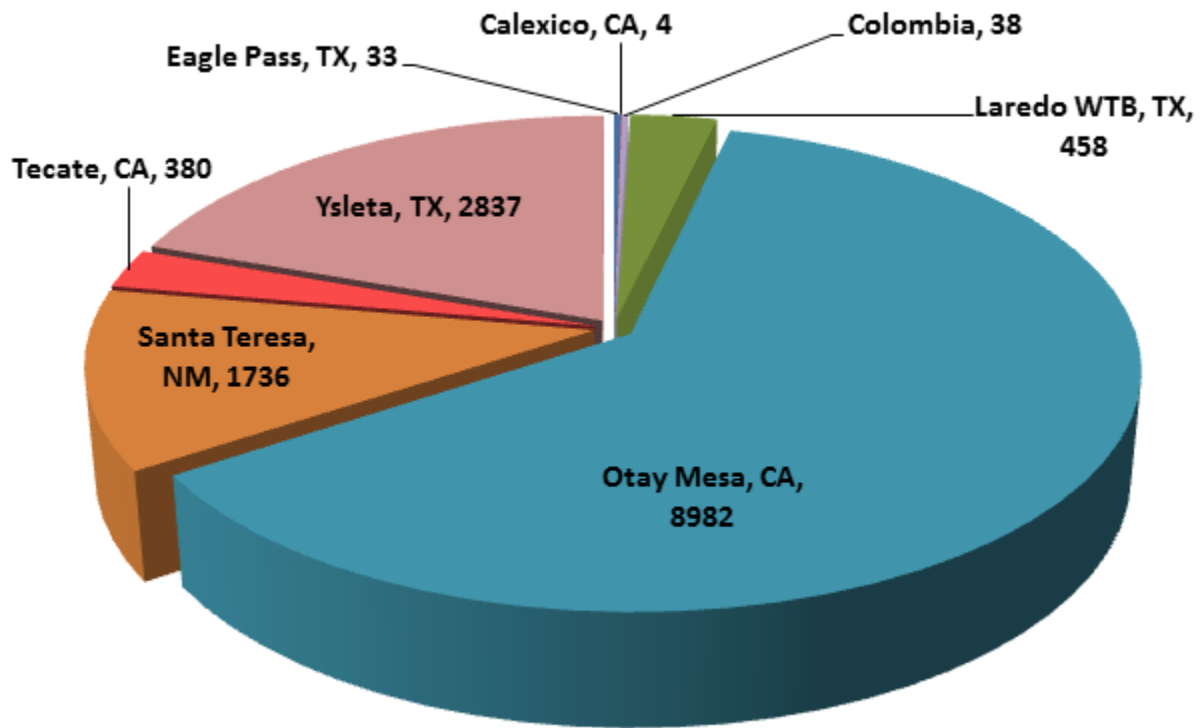

### Number of Crossings

**\*Aggregate Data thru February 23, 2014**

Carrier Name	Number of Crossings
TRANSPORTES OLYMPIC	226
MOISES ALVAREZ PEREZ	8
BAJA EXPRESS TRANSPORTES SA DE CV	232
TRANSPORTES DEL VALLE DE GUADALUPE SA DE CV	381
SERVICIOS REFRIGERADOS INTERNACIONALES SA DE CV	116
HIGIENICOS Y DESECHABLES DEL BAJIO SA DE CV	9
JOSE GUADALUPE MORALES GUEVARA DBA FLETES MORALES	144
GRUPO BEHR	536
SERVICIOS DE TRANSPORTE INTERNACIONAL Y LOCAL	7940
RAM TRUCKING	5
GCC TRANSPORTE SA DE CV	4573
SERGIO TRISTAN MADONALDO DBA TRISTAN TRANSPORT	60
TRANSPORTATION AND CARGO SOLUTIONS	0
TRANSPORTES MONTEBLANCO	238
<b>Total Number of Crossings</b>	<b>14,468</b>

\*Aggregate Data thru February 23, 2014

Southern Border States	Number of Miles
California	286,899.56
Arizona	6,463.00
New Mexico	33,410.11
Texas	459,124.16
<b>Total Southern Border States Miles</b>	<b>785,897</b>

## Non-Border States Miles

\*Aggregate Data thru February 23, 2014

Non- Border States Miles	Number of Miles
Alabama	12,991.12
Arkansas	19,867.15
Colorado	1,901.94
Connecticut	189.95
Florida	23,210.11

<b>Non- Border States Miles</b>	<b>Number of Miles</b>
Georgia	7,095.66
Idaho	554.37
Illinois	5,747.32
Indiana	3,738.76
Iowa	2,353.70
Kansas	3,622.73
Kentucky	7,936.57
Louisiana	20,954.45
Maryland	39.99
Massachusetts	151.98
Michigan	463.15
Minnesota	282.91
Mississippi	10,018.79
Missouri	5,489.79
Nebraska	2,176.21
New Jersey	201.63
New York	331.10
North Carolina	169.58
Ohio	5,510.39
Oklahoma	7,354.67
Oregon	645.75
Pennsylvania	1,850.21
Rhode Island	20.57
South Carolina	1,599.30
South Dakota	457.73
Tennessee	12,104.53
Utah	819.77
Virginia	1,411.12
Washington	603.59
West Virginia	311.97
Wisconsin	230.19
Wyoming	781.23
<b>Total Non-Border States Miles</b>	<b>163,190</b>

## Crossing Locations

\*Aggregate Data thru February 23, 2014

Crossings Locations	
Eagle Pass, TX	33
Calexico, CA	4
Colombia	38
Laredo WTB, TX	458
Otay Mesa, CA	8982
Santa Teresa, NM	1736
Tecate, CA	380
Ysleta, TX	2837