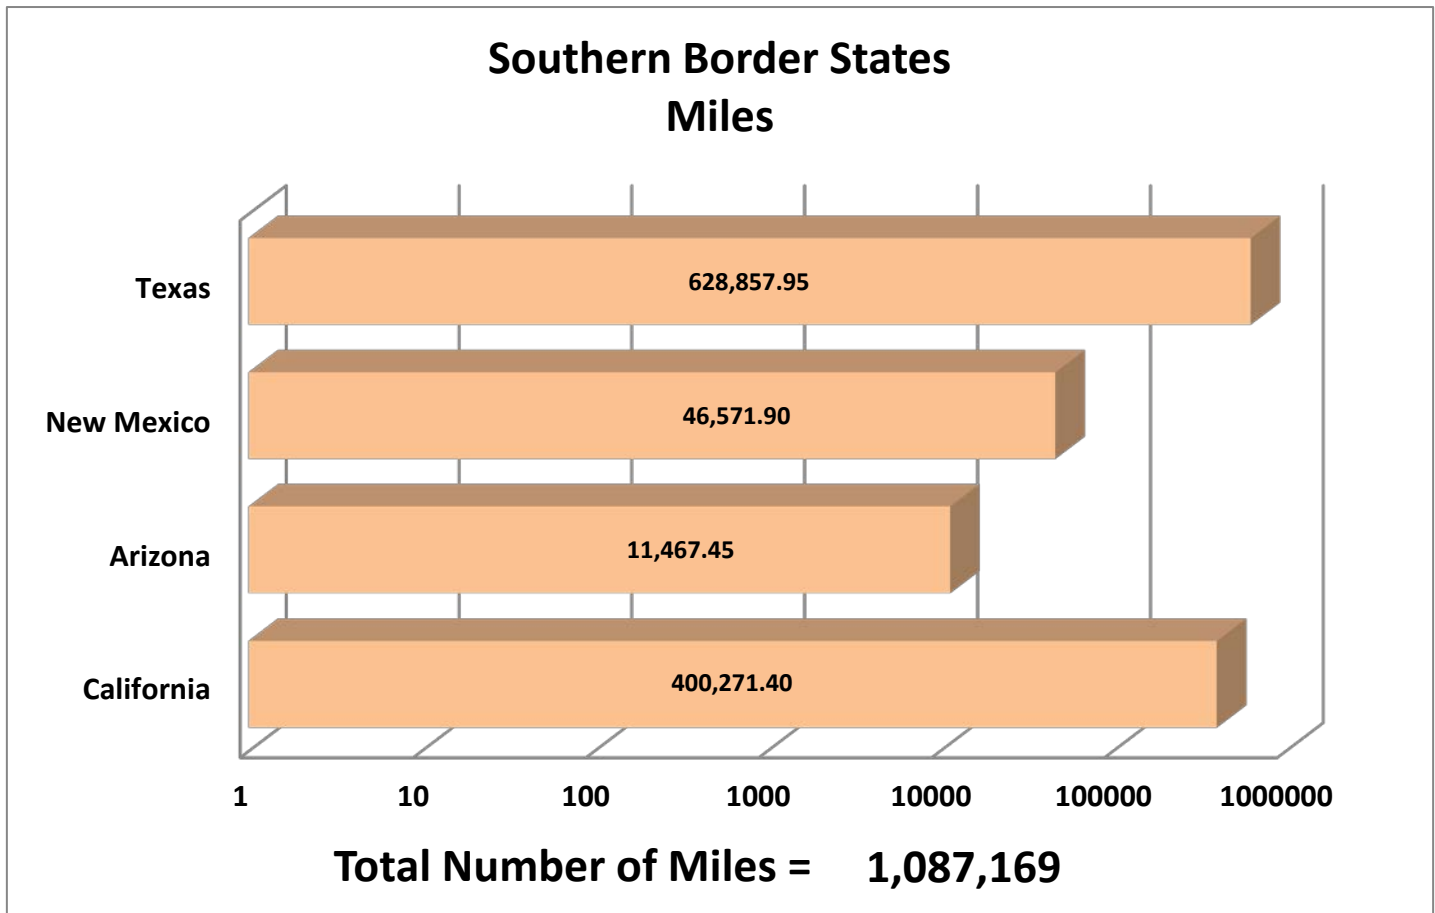

SERVICIOS DE TRANSPORTE INTERNACIONAL Y LOCAL	16275
RAM TRUCKING	5
GCC TRANSPORTE SA DE CV	5245
SERGIO TRISTAN MADONALDO DBA TRISTAN TRANSPORT	60
TRANSPORTATION AND CARGO SOLUTIONS	6
TRANSPORTES MONTEBLANCO	352
Importaciones y Distribuciones Latina America Gami SA de CV	35
Total Number of Crossings	23,962

*Aggregate Data thru August 3, 2014

Southern Border States	Number of Miles
California	400,271.40
Arizona	11,467.45
New Mexico	46,571.90
Texas	628,857.95
Total Southern Border States Miles	1,087,169

Non-Border States Miles

*Aggregate Data thru August 3, 2014

Non- Border States Miles	Number of Miles
Alabama	16,901.20
Arkansas	27,946.82
Colorado	2,071.50

Connecticut	584.31
Delaware	47.99
Florida	23,999.31
Georgia	7,980.98
Idaho	1,449.23
Illinois	6,596.48
Indiana	4,059.17
Iowa	3,675.57
Kansas	6,826.62
Kentucky	12,911.17
Louisiana	26,098.27
Maine	364.10
Maryland	743.44
Massachusetts	555.71
Michigan	807.74
Minnesota	1,572.07
Mississippi	12,558.77
Missouri	6,928.16
Nebraska	2,407.18
Nevada	1,060.85
New Jersey	379.32
New York	903.18
North Carolina	699.86
North Dakota	442.46
Ohio	8,588.41
Oklahoma	10,362.38
Oregon	2,651.78
Pennsylvania	5,731.79
Rhode Island	20.57
South Carolina	1,992.87
South Dakota	944.01
Tennessee	21,630.98
Utah	2,144.28
Virginia	5,074.27
Washington	1,346.71
West Virginia	952.64

Wisconsin	230.19
Wyoming	781.23
Total Non-Border States Miles	233,024

***Aggregate Data thru August 3, 2014**

Crossings Locations	
Eagle Pass, TX	33
Calexico, CA	4
Colombia	55
Laredo WTB, TX	644
Oro Grande, CA	1
Otay Mesa, CA	17479
Santa Teresa, NM	1967
Tecate, CA	496
Ysleta, TX	3283