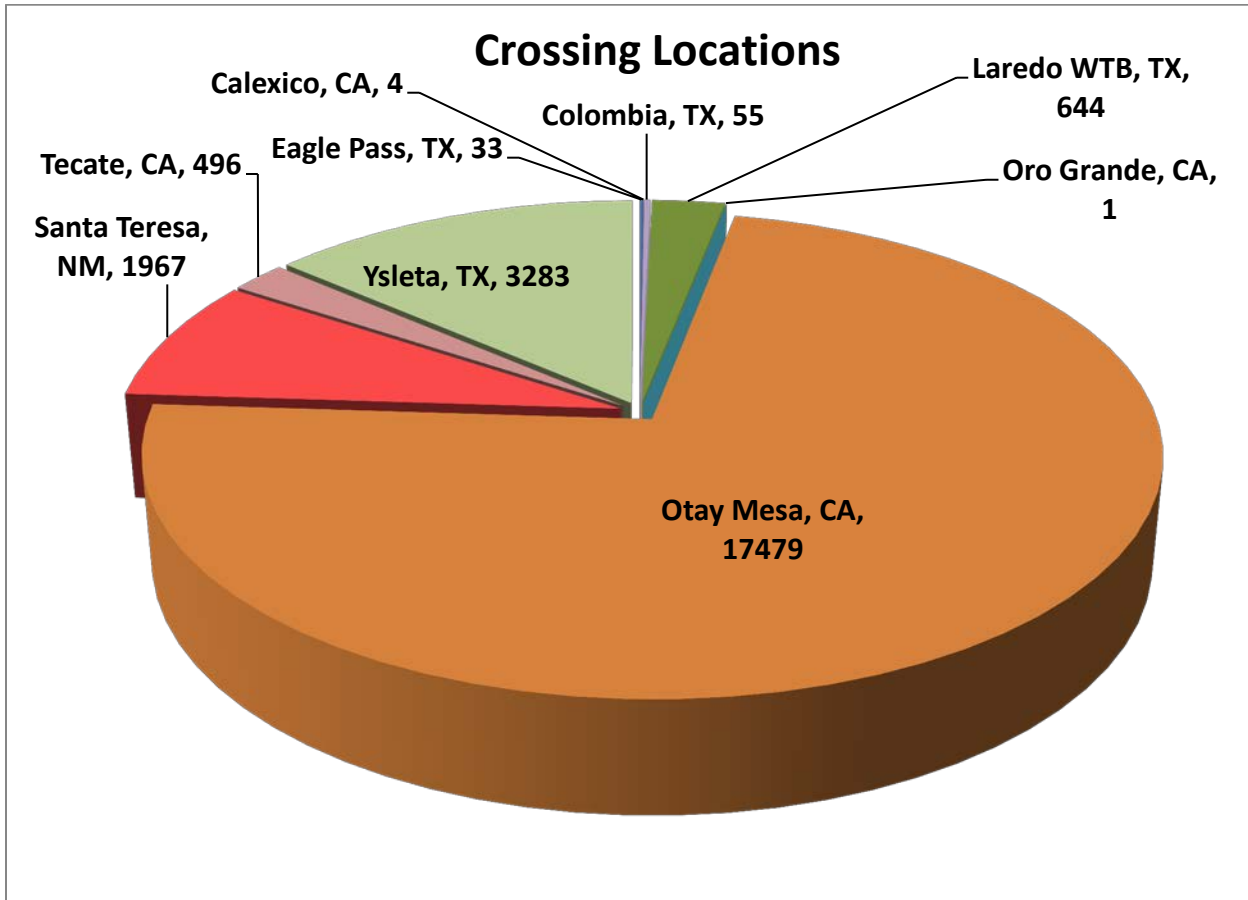

SERVICIOS DE TRANSPORTE INTERNACIONAL Y LOCAL	16275
RAM TRUCKING	5
GCC TRANSPORTE SA DE CV	5245
SERGIO TRISTAN MADONALDO DBA TRISTAN TRANSPORT	60
TRANSPORTATION AND CARGO SOLUTIONS	6
TRANSPORTES MONTEBLANCO	352
Importaciones y Distribuciones Latina America Gami SA de CV	35
Total Number of Crossings	23,962

*Aggregate Data thru August 3, 2014

Southern Border States	Number of Miles
California	400,271.40
Arizona	11,467.45
New Mexico	46,571.90
Texas	628,857.95
Total Southern Border States Miles	1,087,169

Non-Border States Miles

*Aggregate Data thru August 3, 2014

Non- Border States Miles	Number of Miles
Alabama	16,901.20
Arkansas	27,946.82
Colorado	2,071.50

Connecticut	584.31
Delaware	47.99
Florida	23,999.31
Georgia	7,980.98
Idaho	1,449.23
Illinois	6,596.48
Indiana	4,059.17
Iowa	3,675.57
Kansas	6,826.62
Kentucky	12,911.17
Louisiana	26,098.27
Maine	364.10
Maryland	743.44
Massachusetts	555.71
Michigan	807.74
Minnesota	1,572.07
Mississippi	12,558.77
Missouri	6,928.16
Nebraska	2,407.18
Nevada	1,060.85
New Jersey	379.32
New York	903.18
North Carolina	699.86
North Dakota	442.46
Ohio	8,588.41
Oklahoma	10,362.38
Oregon	2,651.78
Pennsylvania	5,731.79
Rhode Island	20.57
South Carolina	1,992.87
South Dakota	944.01
Tennessee	21,630.98
Utah	2,144.28
Virginia	5,074.27
Washington	1,346.71
West Virginia	952.64

Wisconsin	230.19
Wyoming	781.23
Total Non-Border States Miles	233,024

***Aggregate Data thru August 3, 2014**

Crossings Locations	
Eagle Pass, TX	33
Calexico, CA	4
Colombia	55
Laredo WTB, TX	644
Oro Grande, CA	1
Otay Mesa, CA	17479
Santa Teresa, NM	1967
Tecate, CA	496
Ysleta, TX	3283