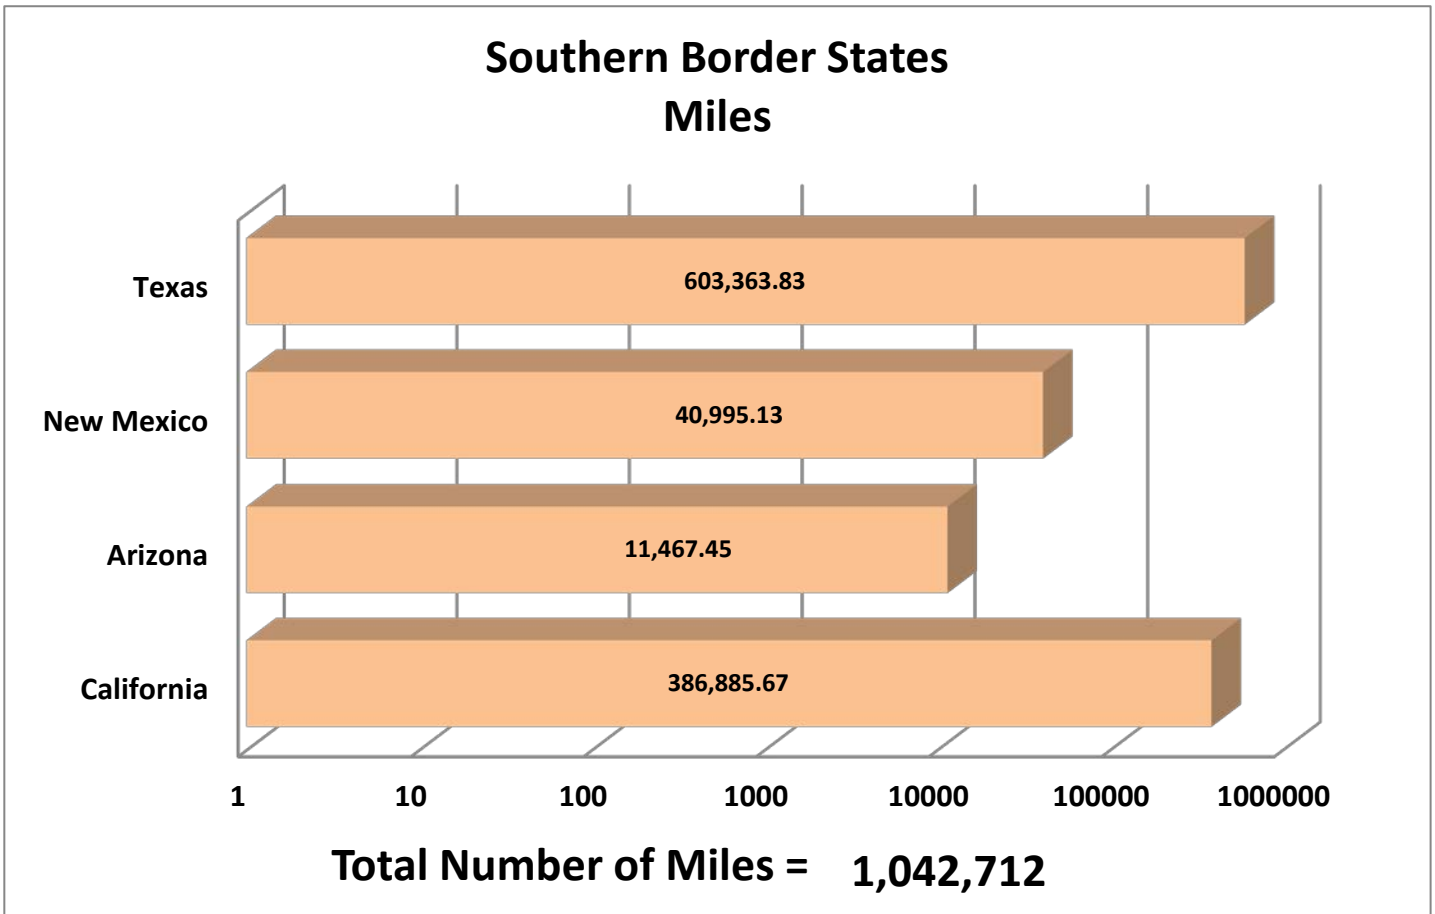

SERVICIOS DE TRANSPORTE INTERNACIONAL Y LOCAL	15070
RAM TRUCKING	5
GCC TRANSPORTE SA DE CV	5153
SERGIO TRISTAN MADONALDO DBA TRISTAN TRANSPORT	60
TRANSPORTATION AND CARGO SOLUTIONS	7
TRANSPORTES MONTEBLANCO	335
Importaciones y Distribuciones Latina America Gami SA de CV	26
Total Number of Crossings	22,608

*Aggregate Data thru July 13, 2014

Southern Border States	Number of Miles
California	386,885.67
Arizona	11,467.45
New Mexico	40,995.13
Texas	603,363.83
Total Southern Border States Miles	1,042,712

Non-Border States Miles

*Aggregate Data thru July 13, 2014

Non- Border States Miles	Number of Miles
Alabama	16,070.85

Arkansas	27,335.56
Colorado	2,071.50
Connecticut	584.31
Delaware	47.99
Florida	23,779.32
Georgia	7,443.43
Idaho	1,449.23
Illinois	6,237.67
Indiana	4,014.91
Iowa	3,201.56
Kansas	5,789.81
Kentucky	12,675.97
Louisiana	25,074.95
Maine	364.10
Maryland	721.25
Massachusetts	555.71
Michigan	550.03
Minnesota	1,204.18
Mississippi	12,062.51
Missouri	6,594.48
Nebraska	2,199.95
Nevada	1,060.85
New Jersey	344.03
New York	903.18
North Carolina	699.86
North Dakota	83.01
Ohio	8,217.93
Oklahoma	9,493.24
Oregon	2,651.78
Pennsylvania	5,252.67
Rhode Island	20.57
South Carolina	1,599.30
South Dakota	727.69
Tennessee	20,923.83
Utah	2,144.28
Virginia	4,427.97

Washington	1,346.71
West Virginia	899.22
Wisconsin	230.19
Wyoming	781.23
Total Non-Border States Miles	221,837

***Aggregate Data thru July 13, 2014**

Crossings Locations	
Eagle Pass, TX	33
Calexico, CA	4
Colombia	53
Laredo WTB, TX	620
Oro Grande, CA	1
Otay Mesa, CA	16251
Santa Teresa, NM	1940
Tecate, CA	487
Ysleta, TX	3219