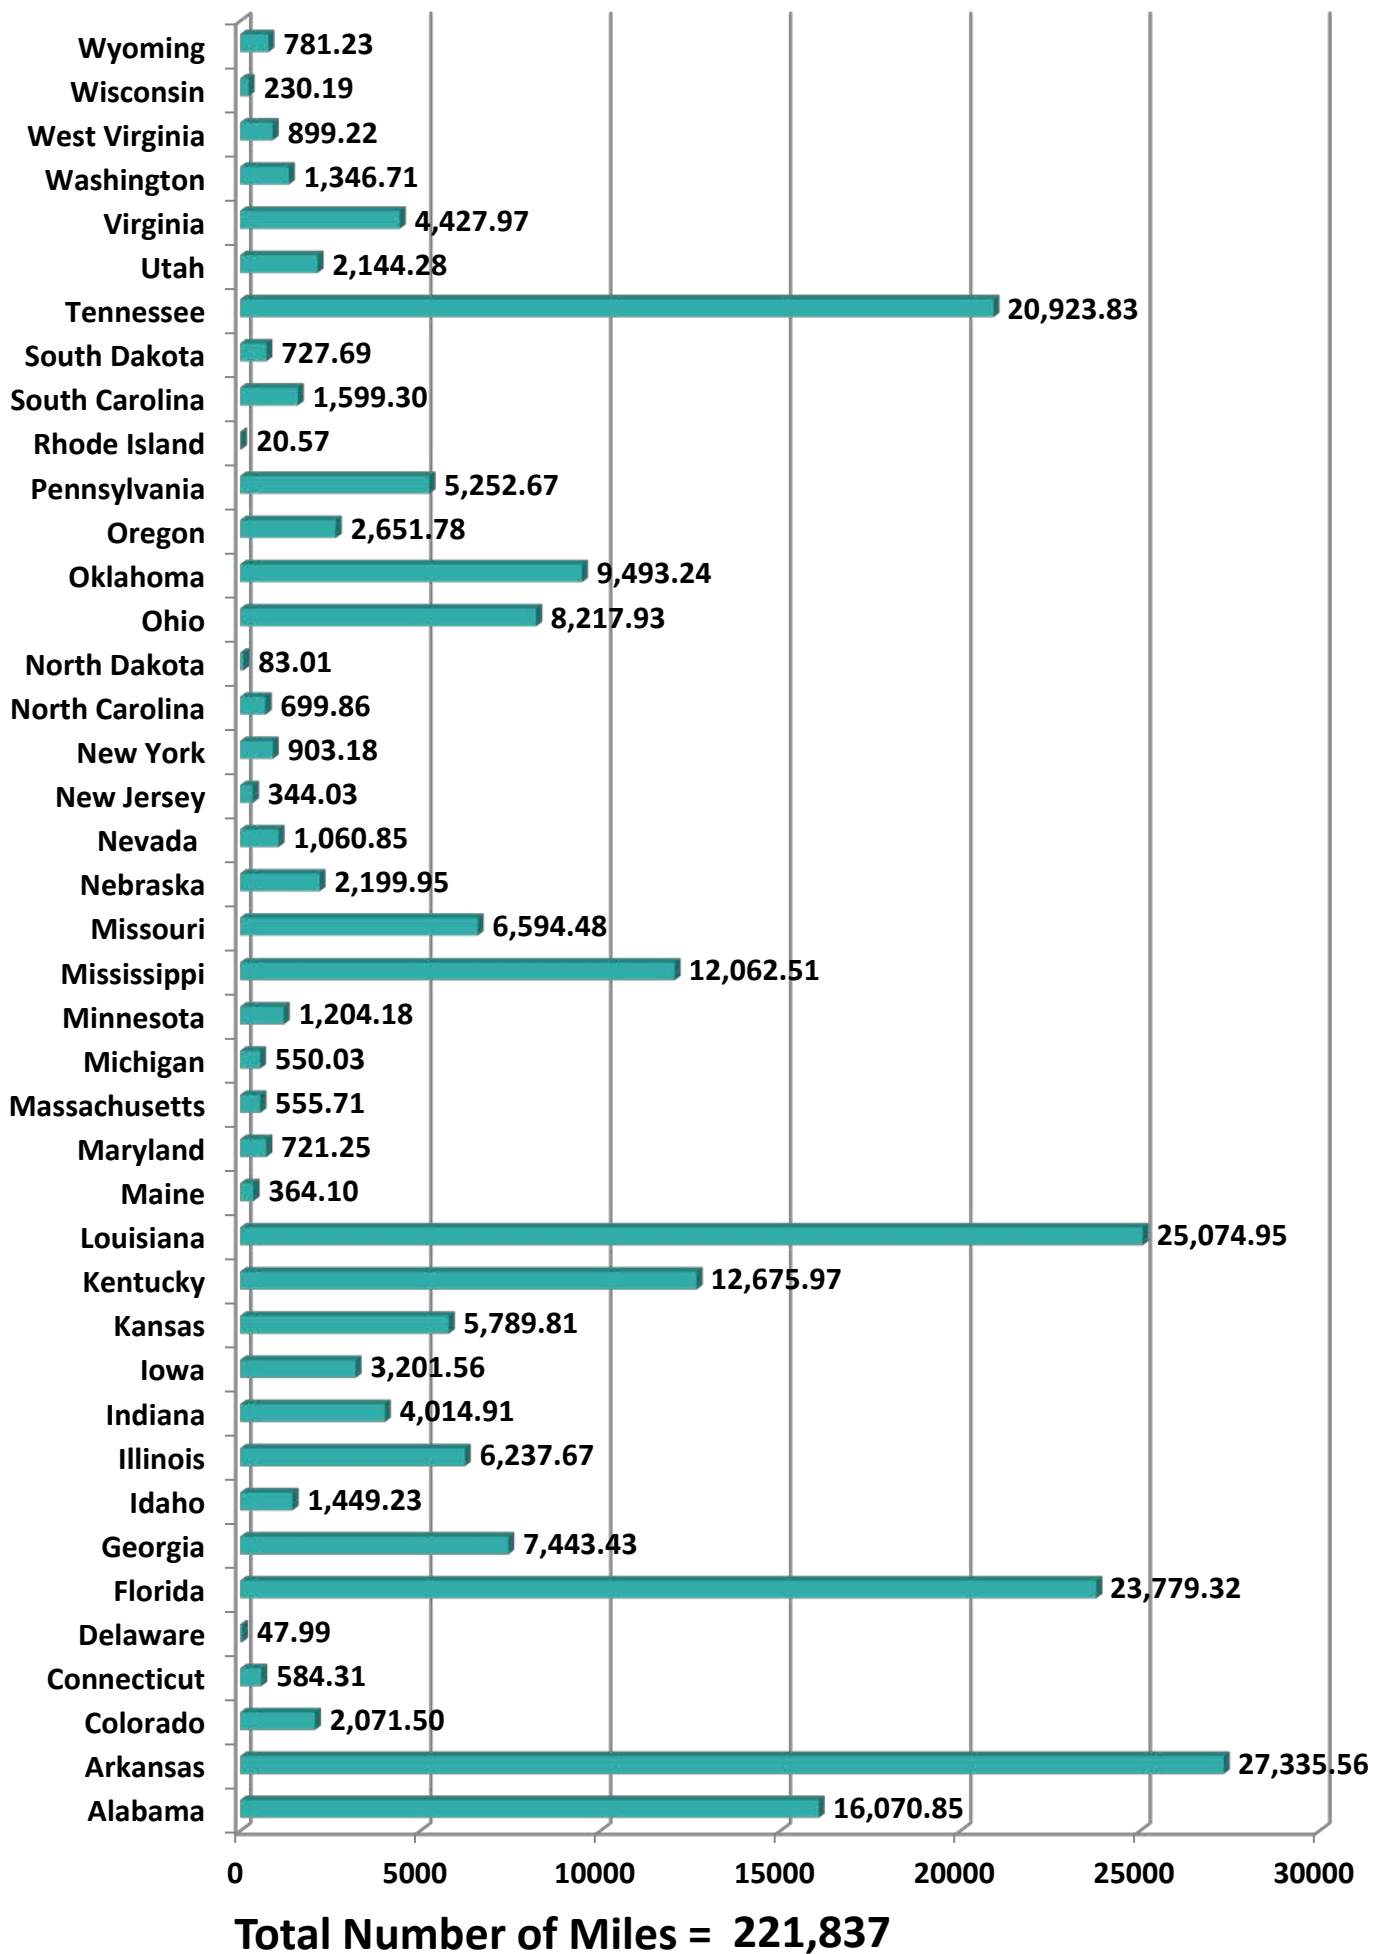

SERVICIOS DE TRANSPORTE INTERNACIONAL Y LOCAL	15070
RAM TRUCKING	5
GCC TRANSPORTE SA DE CV	5153
SERGIO TRISTAN MADONALDO DBA TRISTAN TRANSPORT	60
TRANSPORTATION AND CARGO SOLUTIONS	7
TRANSPORTES MONTEBLANCO	335
Importaciones y Distribuciones Latina America Gami SA de CV	26
Total Number of Crossings	22,608

*Aggregate Data thru July 13, 2014

Southern Border States	Number of Miles
California	386,885.67
Arizona	11,467.45
New Mexico	40,995.13
Texas	603,363.83
Total Southern Border States Miles	1,042,712

Non-Border States Miles

*Aggregate Data thru July 13, 2014

Non- Border States Miles	Number of Miles
Alabama	16,070.85

Arkansas	27,335.56
Colorado	2,071.50
Connecticut	584.31
Delaware	47.99
Florida	23,779.32
Georgia	7,443.43
Idaho	1,449.23
Illinois	6,237.67
Indiana	4,014.91
Iowa	3,201.56
Kansas	5,789.81
Kentucky	12,675.97
Louisiana	25,074.95
Maine	364.10
Maryland	721.25
Massachusetts	555.71
Michigan	550.03
Minnesota	1,204.18
Mississippi	12,062.51
Missouri	6,594.48
Nebraska	2,199.95
Nevada	1,060.85
New Jersey	344.03
New York	903.18
North Carolina	699.86
North Dakota	83.01
Ohio	8,217.93
Oklahoma	9,493.24
Oregon	2,651.78
Pennsylvania	5,252.67
Rhode Island	20.57
South Carolina	1,599.30
South Dakota	727.69
Tennessee	20,923.83
Utah	2,144.28
Virginia	4,427.97

Washington	1,346.71
West Virginia	899.22
Wisconsin	230.19
Wyoming	781.23
Total Non-Border States Miles	221,837

***Aggregate Data thru July 13, 2014**

Crossings Locations	
Eagle Pass, TX	33
Calexico, CA	4
Colombia	53
Laredo WTB, TX	620
Oro Grande, CA	1
Otay Mesa, CA	16251
Santa Teresa, NM	1940
Tecate, CA	487
Ysleta, TX	3219