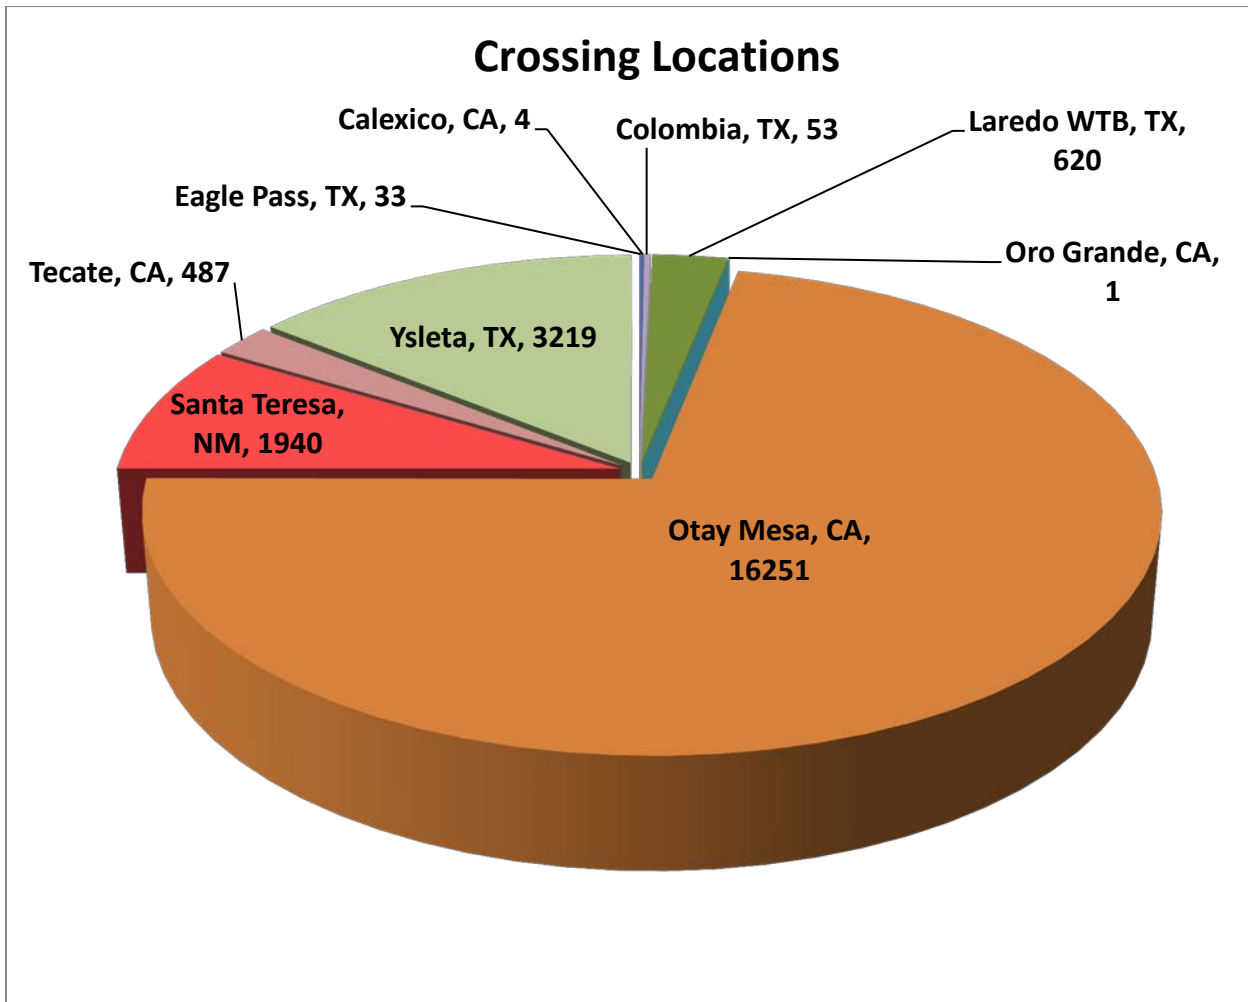

SERVICIOS DE TRANSPORTE INTERNACIONAL Y LOCAL	15070
RAM TRUCKING	5
GCC TRANSPORTE SA DE CV	5153
SERGIO TRISTAN MADONALDO DBA TRISTAN TRANSPORT	60
TRANSPORTATION AND CARGO SOLUTIONS	7
TRANSPORTES MONTEBLANCO	335
Importaciones y Distribuciones Latina America Gami SA de CV	26
Total Number of Crossings	22,608

*Aggregate Data thru July 13, 2014

Southern Border States	Number of Miles
California	386,885.67
Arizona	11,467.45
New Mexico	40,995.13
Texas	603,363.83
Total Southern Border States Miles	1,042,712

Non-Border States Miles

*Aggregate Data thru July 13, 2014

Non- Border States Miles	Number of Miles
Alabama	16,070.85

Arkansas	27,335.56
Colorado	2,071.50
Connecticut	584.31
Delaware	47.99
Florida	23,779.32
Georgia	7,443.43
Idaho	1,449.23
Illinois	6,237.67
Indiana	4,014.91
Iowa	3,201.56
Kansas	5,789.81
Kentucky	12,675.97
Louisiana	25,074.95
Maine	364.10
Maryland	721.25
Massachusetts	555.71
Michigan	550.03
Minnesota	1,204.18
Mississippi	12,062.51
Missouri	6,594.48
Nebraska	2,199.95
Nevada	1,060.85
New Jersey	344.03
New York	903.18
North Carolina	699.86
North Dakota	83.01
Ohio	8,217.93
Oklahoma	9,493.24
Oregon	2,651.78
Pennsylvania	5,252.67
Rhode Island	20.57
South Carolina	1,599.30
South Dakota	727.69
Tennessee	20,923.83
Utah	2,144.28
Virginia	4,427.97

Washington	1,346.71
West Virginia	899.22
Wisconsin	230.19
Wyoming	781.23
Total Non-Border States Miles	221,837

***Aggregate Data thru July 13, 2014**

Crossings Locations	
Eagle Pass, TX	33
Calexico, CA	4
Colombia	53
Laredo WTB, TX	620
Oro Grande, CA	1
Otay Mesa, CA	16251
Santa Teresa, NM	1940
Tecate, CA	487
Ysleta, TX	3219