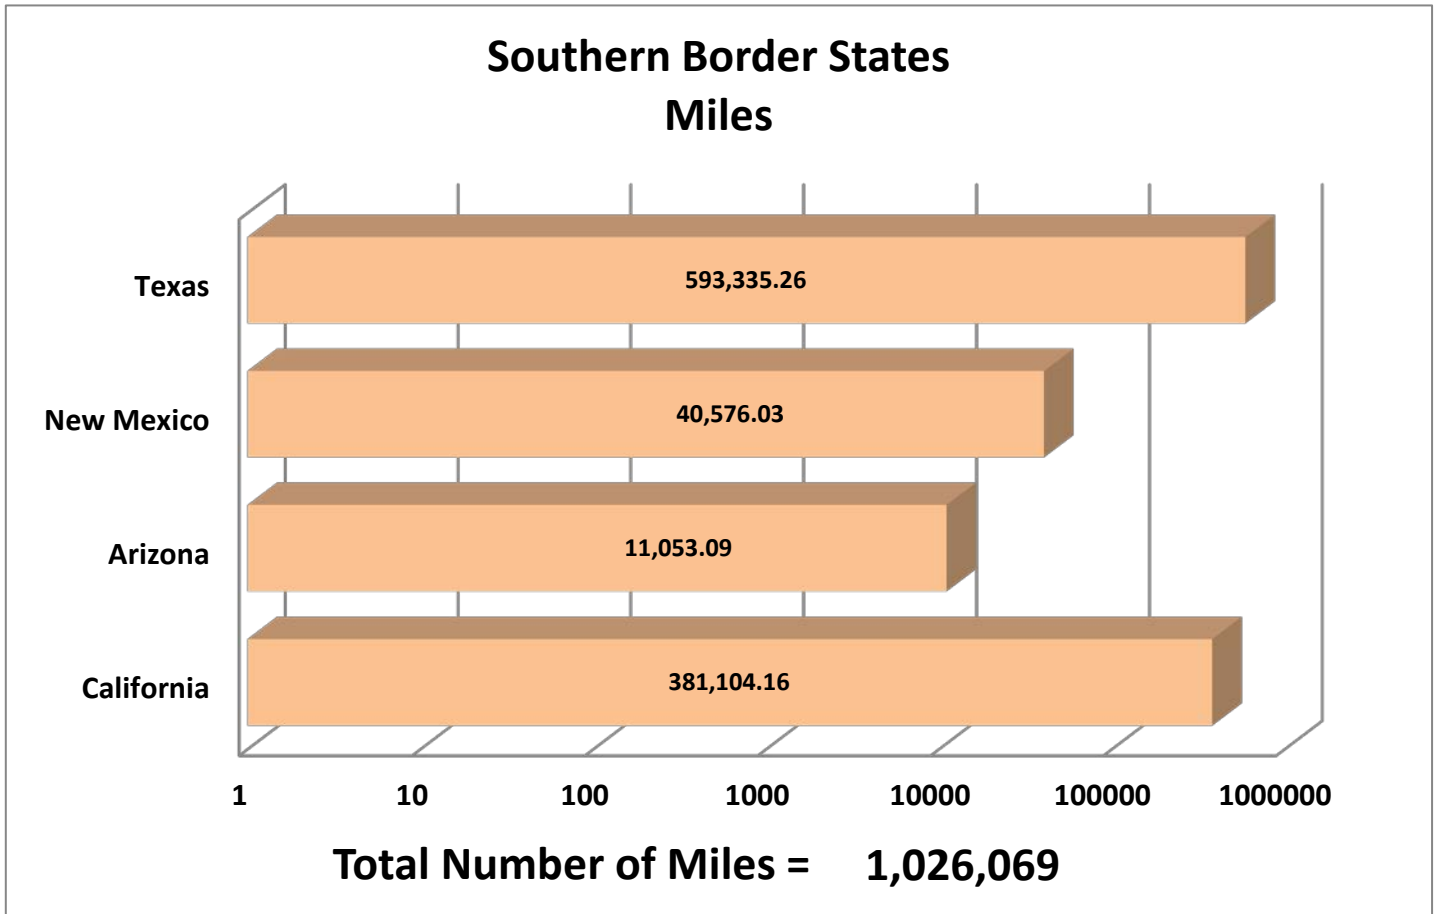

SERVICIOS DE TRANSPORTE INTERNACIONAL Y LOCAL	14660
RAM TRUCKING	5
GCC TRANSPORTE SA DE CV	5112
SERGIO TRISTAN MADONALDO DBA TRISTAN TRANSPORT	60
TRANSPORTATION AND CARGO SOLUTIONS	3
TRANSPORTES MONTEBLANCO	330
Importaciones y Distribuciones Latina America Gami SA de CV	23
Total Number of Crossings	22,126

*Aggregate Data thru July 6, 2014

Southern Border States	Number of Miles
California	381,104.16
Arizona	11,053.09
New Mexico	40,576.03
Texas	593,335.26
Total Southern Border States Miles	1,026,069

Non-Border States Miles

*Aggregate Data thru July 6, 2014

Non- Border States Miles	Number of Miles
Alabama	16,070.85
Arkansas	27,335.56
Colorado	2,071.50

Connecticut	584.31
Delaware	47.99
Florida	23,779.32
Georgia	7,443.43
Idaho	1,449.23
Illinois	6,237.67
Indiana	4,014.91
Iowa	3,201.56
Kansas	5,789.81
Kentucky	12,675.97
Louisiana	25,074.95
Maine	364.10
Maryland	721.25
Massachusetts	555.71
Michigan	550.03
Minnesota	1,204.18
Mississippi	12,062.51
Missouri	6,594.48
Nebraska	2,199.95
Nevada	1,060.85
New Jersey	344.03
New York	903.18
North Carolina	699.86
North Dakota	83.01
Ohio	8,217.93
Oklahoma	9,493.24
Oregon	2,651.78
Pennsylvania	5,252.67
Rhode Island	20.57
South Carolina	1,599.30
South Dakota	727.69
Tennessee	20,923.83
Utah	2,144.28
Virginia	4,427.97
Washington	1,346.71
West Virginia	899.22

Wisconsin	230.19
Wyoming	781.23
Total Non-Border States Miles	221,837

*Aggregate Data thru July 6, 2014

Crossings Locations	
Eagle Pass, TX	33
Calexico, CA	4
Colombia	50
Laredo WTB, TX	614
Oro Grande, CA	1
Otay Mesa, CA	15830
Santa Teresa, NM	1924
Tecate, CA	480
Ysleta, TX	3190