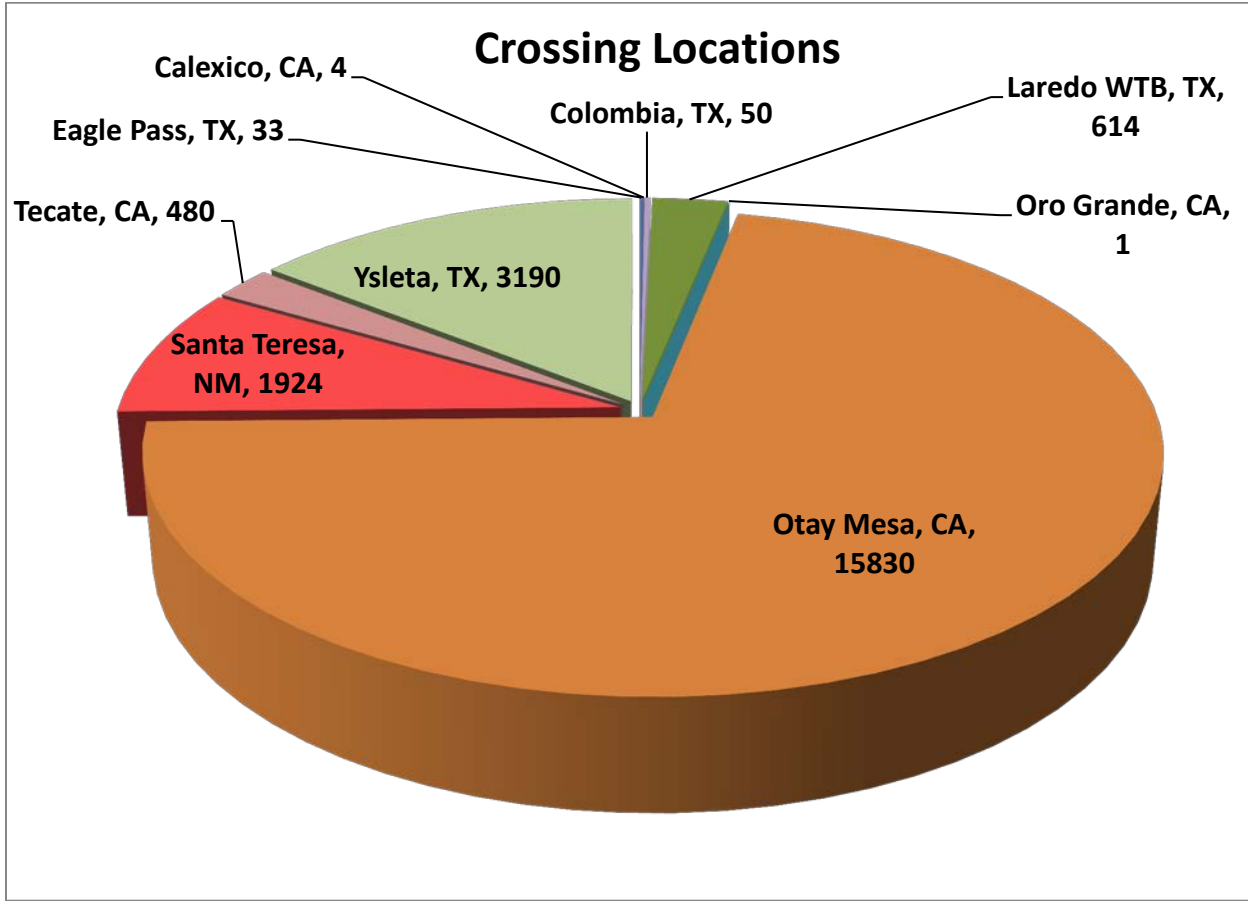

SERVICIOS DE TRANSPORTE INTERNACIONAL Y LOCAL	14660
RAM TRUCKING	5
GCC TRANSPORTE SA DE CV	5112
SERGIO TRISTAN MADONALDO DBA TRISTAN TRANSPORT	60
TRANSPORTATION AND CARGO SOLUTIONS	3
TRANSPORTES MONTEBLANCO	330
Importaciones y Distribuciones Latina America Gami SA de CV	23
Total Number of Crossings	22,126

*Aggregate Data thru July 6, 2014

Southern Border States	Number of Miles
California	381,104.16
Arizona	11,053.09
New Mexico	40,576.03
Texas	593,335.26
Total Southern Border States Miles	1,026,069

Non-Border States Miles

*Aggregate Data thru July 6, 2014

Non- Border States Miles	Number of Miles
Alabama	16,070.85
Arkansas	27,335.56
Colorado	2,071.50

Connecticut	584.31
Delaware	47.99
Florida	23,779.32
Georgia	7,443.43
Idaho	1,449.23
Illinois	6,237.67
Indiana	4,014.91
Iowa	3,201.56
Kansas	5,789.81
Kentucky	12,675.97
Louisiana	25,074.95
Maine	364.10
Maryland	721.25
Massachusetts	555.71
Michigan	550.03
Minnesota	1,204.18
Mississippi	12,062.51
Missouri	6,594.48
Nebraska	2,199.95
Nevada	1,060.85
New Jersey	344.03
New York	903.18
North Carolina	699.86
North Dakota	83.01
Ohio	8,217.93
Oklahoma	9,493.24
Oregon	2,651.78
Pennsylvania	5,252.67
Rhode Island	20.57
South Carolina	1,599.30
South Dakota	727.69
Tennessee	20,923.83
Utah	2,144.28
Virginia	4,427.97
Washington	1,346.71
West Virginia	899.22

Wisconsin	230.19
Wyoming	781.23
Total Non-Border States Miles	221,837

*Aggregate Data thru July 6, 2014

Crossings Locations	
Eagle Pass, TX	33
Calexico, CA	4
Colombia	50
Laredo WTB, TX	614
Oro Grande, CA	1
Otay Mesa, CA	15830
Santa Teresa, NM	1924
Tecate, CA	480
Ysleta, TX	3190