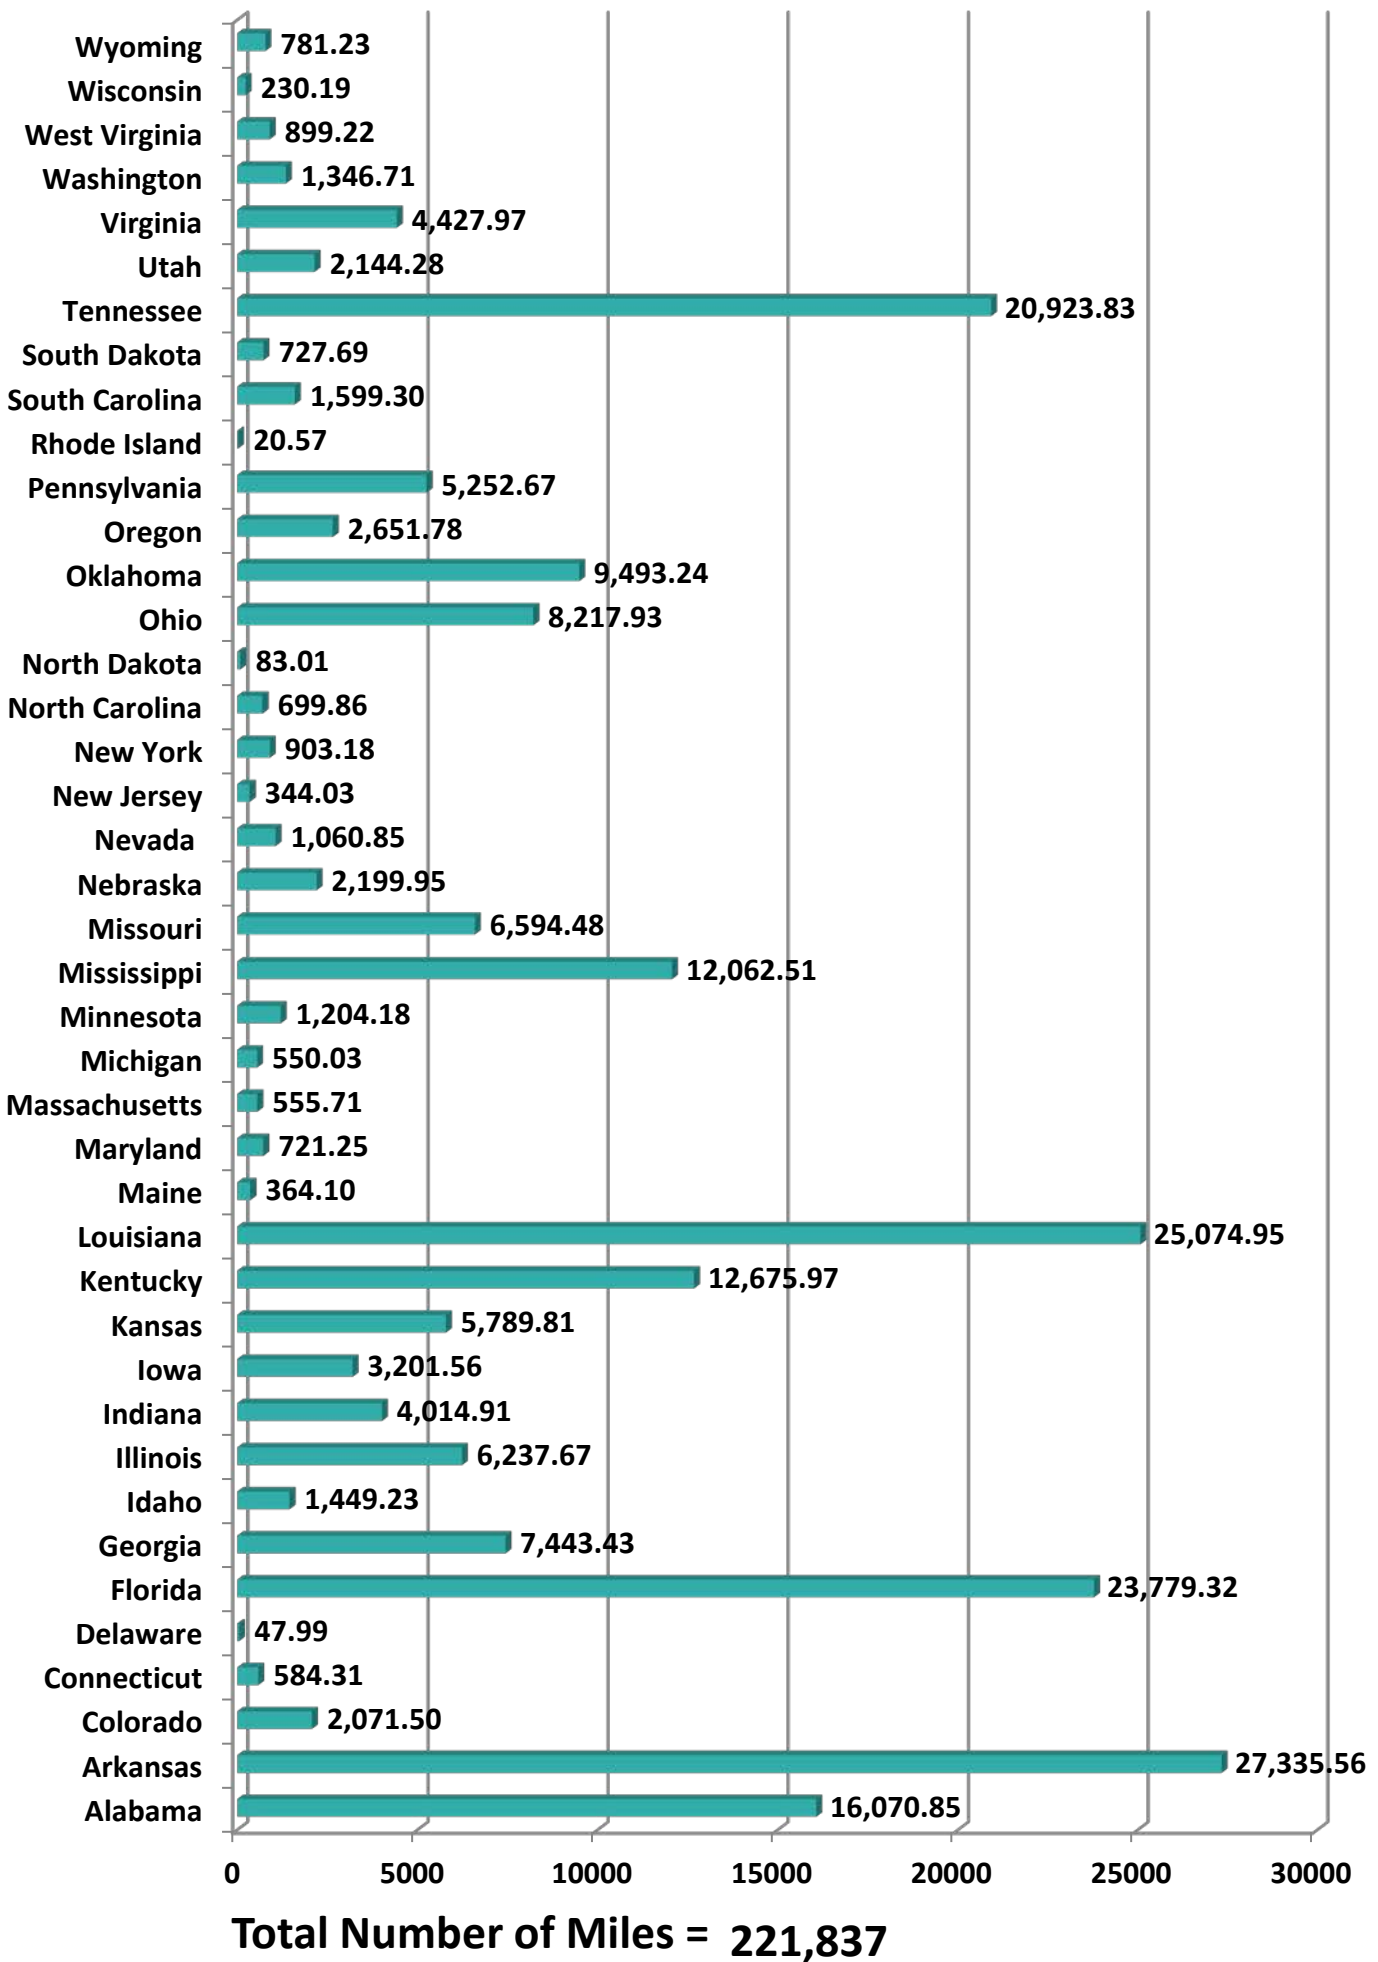

SERVICIOS DE TRANSPORTE INTERNACIONAL Y LOCAL	14660
RAM TRUCKING	5
GCC TRANSPORTE SA DE CV	5112
SERGIO TRISTAN MADONALDO DBA TRISTAN TRANSPORT	60
TRANSPORTATION AND CARGO SOLUTIONS	3
TRANSPORTES MONTEBLANCO	330
Importaciones y Distribuciones Latina America Gami SA de CV	23
Total Number of Crossings	22,126

*Aggregate Data thru July 6, 2014

Southern Border States	Number of Miles
California	381,104.16
Arizona	11,053.09
New Mexico	40,576.03
Texas	593,335.26
Total Southern Border States Miles	1,026,069

Non-Border States Miles

*Aggregate Data thru July 6, 2014

Non- Border States Miles	Number of Miles
Alabama	16,070.85
Arkansas	27,335.56
Colorado	2,071.50

Connecticut	584.31
Delaware	47.99
Florida	23,779.32
Georgia	7,443.43
Idaho	1,449.23
Illinois	6,237.67
Indiana	4,014.91
Iowa	3,201.56
Kansas	5,789.81
Kentucky	12,675.97
Louisiana	25,074.95
Maine	364.10
Maryland	721.25
Massachusetts	555.71
Michigan	550.03
Minnesota	1,204.18
Mississippi	12,062.51
Missouri	6,594.48
Nebraska	2,199.95
Nevada	1,060.85
New Jersey	344.03
New York	903.18
North Carolina	699.86
North Dakota	83.01
Ohio	8,217.93
Oklahoma	9,493.24
Oregon	2,651.78
Pennsylvania	5,252.67
Rhode Island	20.57
South Carolina	1,599.30
South Dakota	727.69
Tennessee	20,923.83
Utah	2,144.28
Virginia	4,427.97
Washington	1,346.71
West Virginia	899.22

Wisconsin	230.19
Wyoming	781.23
Total Non-Border States Miles	221,837

*Aggregate Data thru July 6, 2014

Crossings Locations	
Eagle Pass, TX	33
Calexico, CA	4
Colombia	50
Laredo WTB, TX	614
Oro Grande, CA	1
Otay Mesa, CA	15830
Santa Teresa, NM	1924
Tecate, CA	480
Ysleta, TX	3190