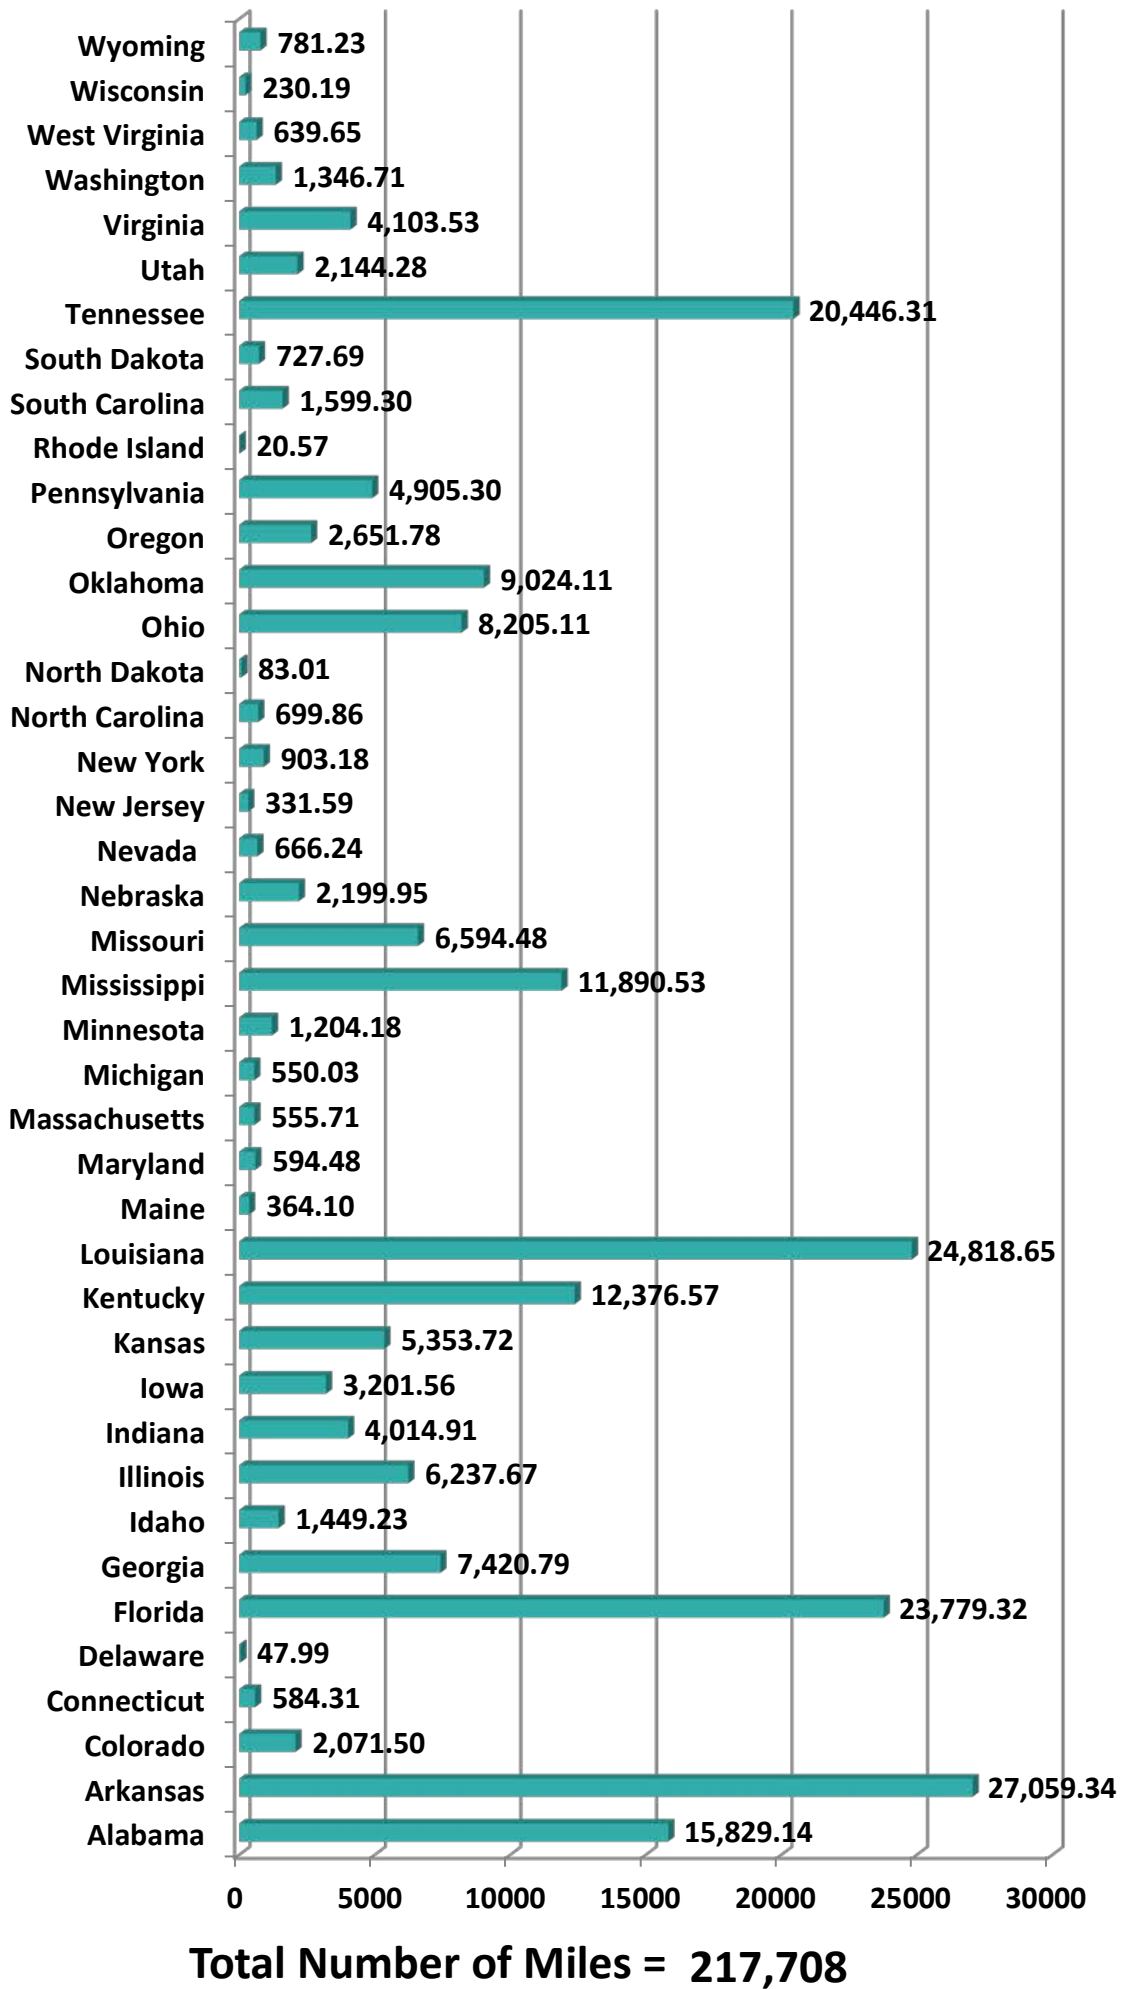

Transportation Cargo Solutions	1
Transportes Monteblanco	296
Importaciones y Distribuciones Latina America Gami SA de CV	20
Total Number of Inspections	5,116

*Aggregate Data thru June 29, 2014

Carrier Name	Number of Crossings
TRANSPORTES OLYMPIC	300
MOISES ALVAREZ PEREZ	8
BAJA EXPRESS TRANSPORTES SA DE CV	250
TRANSPORTES DEL VALLE DE GUADALUPE SA DE CV	478
SERVICIOS REFRIGERADOS INTERNACIONALES SA DE CV	138
HIGIENICOS Y DESECHABLES DEL BAJIO SA DE CV	9

*Aggregate Data thru June 29, 2014

Southern Border States	Number of Miles
California	374,569.66
Arizona	9,590.92
New Mexico	39,741.95
Texas	586,563.98
Total Southern Border States Miles	1,010,467

Non-Border States Miles

*Aggregate Data thru June 29, 2014

Non- Border States Miles	Number of Miles
Alabama	15,829.14
Arkansas	27,059.34

Colorado	2,071.50
Connecticut	584.31
Delaware	47.99
Florida	23,779.32
Georgia	7,420.79
Idaho	1,449.23
Illinois	6,237.67
Indiana	4,014.91
Iowa	3,201.56
Kansas	5,353.72
Kentucky	12,376.57
Louisiana	24,818.65
Maine	364.10
Maryland	594.48
Massachusetts	555.71
Michigan	550.03
Minnesota	1,204.18
Mississippi	11,890.53
Missouri	6,594.48
Nebraska	2,199.95
Nevada	666.24
New Jersey	331.59
New York	903.18
North Carolina	699.86
North Dakota	83.01
Ohio	8,205.11
Oklahoma	9,024.11
Oregon	2,651.78
Pennsylvania	4,905.30
Rhode Island	20.57
South Carolina	1,599.30
South Dakota	727.69
Tennessee	20,446.31
Utah	2,144.28
Virginia	4,103.53
Washington	1,346.71

West Virginia	639.65
Wisconsin	230.19
Wyoming	781.23
Total Non-Border States Miles	217,708

*Aggregate Data thru June 29, 2014

Crossings Locations	
Eagle Pass, TX	33
Calexico, CA	4
Colombia	50
Laredo WTB, TX	607
Oro Grande, CA	1
Otay Mesa, CA	15463
Santa Teresa, NM	1913
Tecate, CA	477
Ysleta, TX	3176