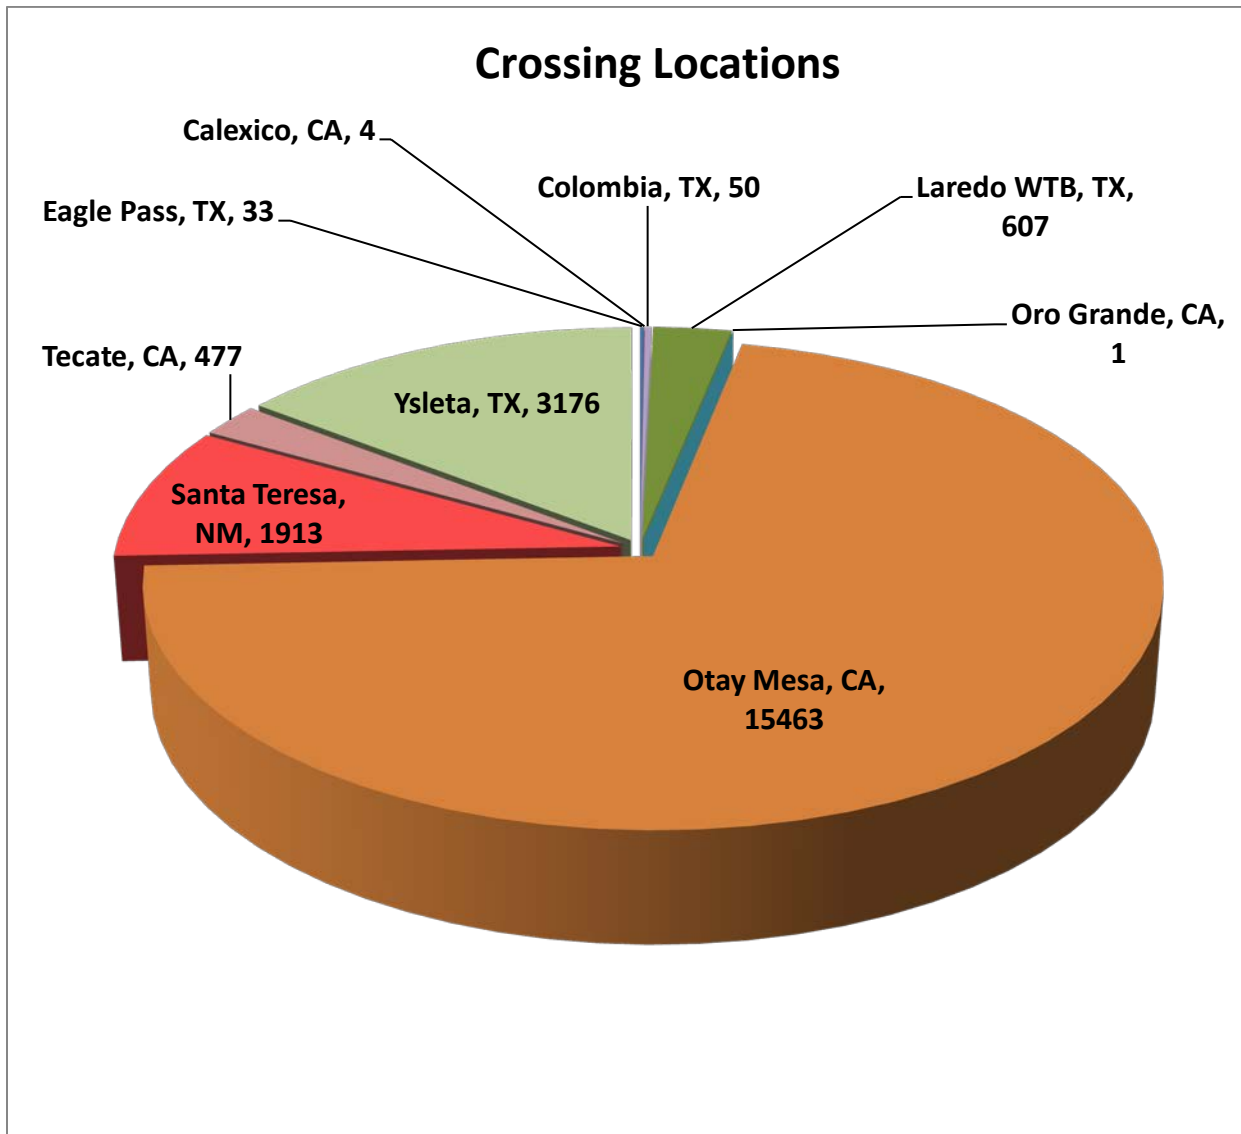

JOSE GUADALUPE MORALES GUEVARA DBA FLETES MORALES	182
GRUPO BEHR	559
SERVICIOS DE TRANSPORTE INTERNACIONAL Y LOCAL	14301
RAM TRUCKING	5
GCC TRANSPORTE SA DE CV	5087
SERGIO TRISTAN MADONALDO DBA TRISTAN TRANSPORT	60
TRANSPORTATION AND CARGO SOLUTIONS	3
TRANSPORTES MONTEBLANCO	325
Importaciones y Distribuciones Latina America Gami SA de CV	19
Total Number of Crossings	21,724

*Aggregate Data thru June 29, 2014

Southern Border States	Number of Miles
California	374,569.66
Arizona	9,590.92
New Mexico	39,741.95
Texas	586,563.98
Total Southern Border States Miles	1,010,467

Non-Border States Miles

*Aggregate Data thru June 29, 2014

Non- Border States Miles	Number of Miles
Alabama	15,829.14
Arkansas	27,059.34

Colorado	2,071.50
Connecticut	584.31
Delaware	47.99
Florida	23,779.32
Georgia	7,420.79
Idaho	1,449.23
Illinois	6,237.67
Indiana	4,014.91
Iowa	3,201.56
Kansas	5,353.72
Kentucky	12,376.57
Louisiana	24,818.65
Maine	364.10
Maryland	594.48
Massachusetts	555.71
Michigan	550.03
Minnesota	1,204.18
Mississippi	11,890.53
Missouri	6,594.48
Nebraska	2,199.95
Nevada	666.24
New Jersey	331.59
New York	903.18
North Carolina	699.86
North Dakota	83.01
Ohio	8,205.11
Oklahoma	9,024.11
Oregon	2,651.78
Pennsylvania	4,905.30
Rhode Island	20.57
South Carolina	1,599.30
South Dakota	727.69
Tennessee	20,446.31
Utah	2,144.28
Virginia	4,103.53
Washington	1,346.71

West Virginia	639.65
Wisconsin	230.19
Wyoming	781.23
Total Non-Border States Miles	217,708

*Aggregate Data thru June 29, 2014

Crossings Locations	
Eagle Pass, TX	33
Calexico, CA	4
Colombia	50
Laredo WTB, TX	607
Oro Grande, CA	1
Otay Mesa, CA	15463
Santa Teresa, NM	1913
Tecate, CA	477
Ysleta, TX	3176