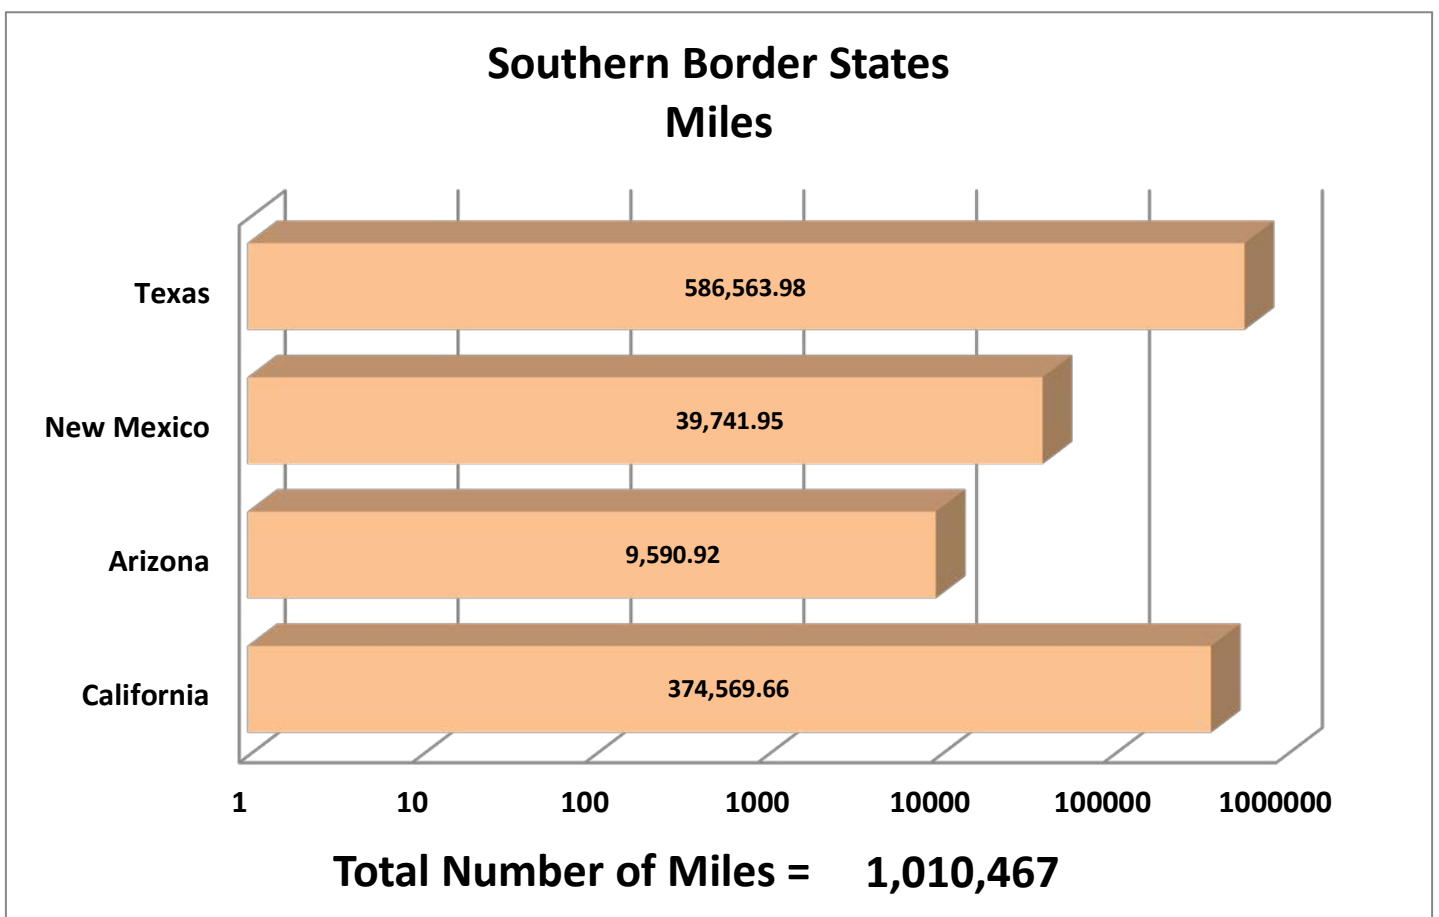

JOSE GUADALUPE MORALES GUEVARA DBA FLETES MORALES	182
GRUPO BEHR	559
SERVICIOS DE TRANSPORTE INTERNACIONAL Y LOCAL	14301
RAM TRUCKING	5
GCC TRANSPORTE SA DE CV	5087
SERGIO TRISTAN MADONALDO DBA TRISTAN TRANSPORT	60
TRANSPORTATION AND CARGO SOLUTIONS	3
TRANSPORTES MONTEBLANCO	325
Importaciones y Distribuciones Latina America Gami SA de CV	19
Total Number of Crossings	21,724

*Aggregate Data thru June 29, 2014

Southern Border States	Number of Miles
California	374,569.66
Arizona	9,590.92
New Mexico	39,741.95
Texas	586,563.98
Total Southern Border States Miles	1,010,467

Non-Border States Miles

*Aggregate Data thru June 29, 2014

Non- Border States Miles	Number of Miles
Alabama	15,829.14
Arkansas	27,059.34

Colorado	2,071.50
Connecticut	584.31
Delaware	47.99
Florida	23,779.32
Georgia	7,420.79
Idaho	1,449.23
Illinois	6,237.67
Indiana	4,014.91
Iowa	3,201.56
Kansas	5,353.72
Kentucky	12,376.57
Louisiana	24,818.65
Maine	364.10
Maryland	594.48
Massachusetts	555.71
Michigan	550.03
Minnesota	1,204.18
Mississippi	11,890.53
Missouri	6,594.48
Nebraska	2,199.95
Nevada	666.24
New Jersey	331.59
New York	903.18
North Carolina	699.86
North Dakota	83.01
Ohio	8,205.11
Oklahoma	9,024.11
Oregon	2,651.78
Pennsylvania	4,905.30
Rhode Island	20.57
South Carolina	1,599.30
South Dakota	727.69
Tennessee	20,446.31
Utah	2,144.28
Virginia	4,103.53
Washington	1,346.71

West Virginia	639.65
Wisconsin	230.19
Wyoming	781.23
Total Non-Border States Miles	217,708

*Aggregate Data thru June 29, 2014

Crossings Locations	
Eagle Pass, TX	33
Calexico, CA	4
Colombia	50
Laredo WTB, TX	607
Oro Grande, CA	1
Otay Mesa, CA	15463
Santa Teresa, NM	1913
Tecate, CA	477
Ysleta, TX	3176