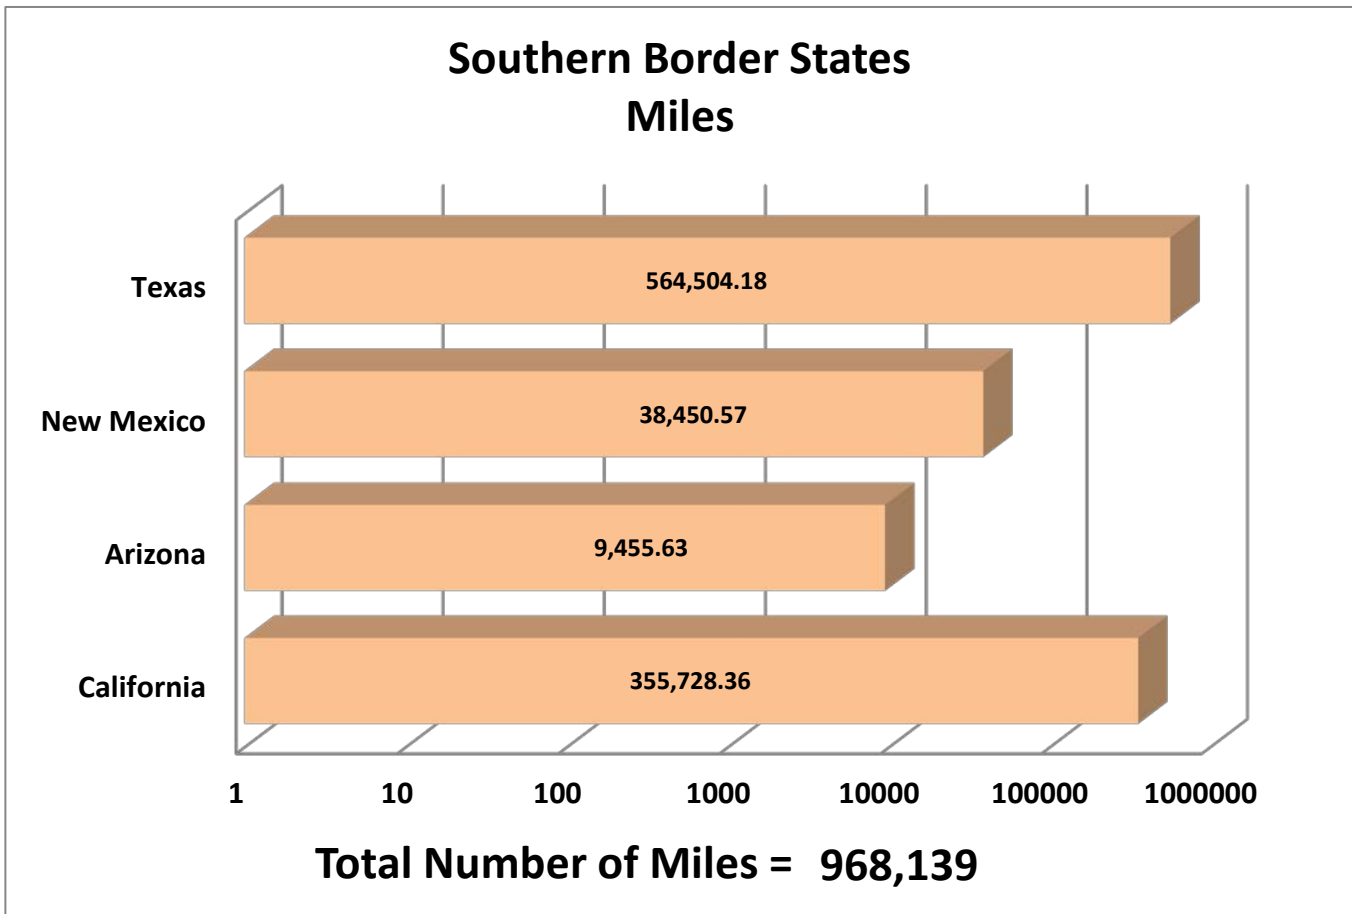

SERVICIOS DE TRANSPORTE INTERNACIONAL Y LOCAL	13233
RAM TRUCKING	5
GCC TRANSPORTE SA DE CV	4999
SERGIO TRISTAN MADONALDO DBA TRISTAN TRANSPORT	60
TRANSPORTATION AND CARGO SOLUTIONS	1
TRANSPORTES MONTEBLANCO	307
Importaciones y Distribuciones Latina America Gami SA de CV	5
<b>Total Number of Crossings</b>	<b>20,491</b>

\*Aggregate Data thru June 8, 2014

Southern Border States	Number of Miles
California	355,728.36
Arizona	9,455.63
New Mexico	38,450.57
Texas	564,504.18
<b>Total Southern Border States Miles</b>	<b>968,139</b>

## Non-Border States Miles

\*Aggregate Data thru June 8, 2014

Non- Border States Miles	Number of Miles
Alabama	15,346.98
Arkansas	25,881.31
Colorado	2,000.79

Connecticut	584.31
Delaware	47.99
Florida	23,779.32
Georgia	7,375.01
Idaho	1,170.83
Illinois	6,014.54
Indiana	3,856.87
Iowa	2,854.32
Kansas	4,697.27
Kentucky	11,755.33
Louisiana	23,772.18
Maine	364.10
Maryland	578.97
Massachusetts	555.71
Michigan	463.15
Minnesota	868.94
Mississippi	11,505.95
Missouri	6,395.10
Nebraska	2,199.95
Nevada	500.34
New Jersey	319.93
New York	903.18
North Carolina	337.89
Ohio	7,428.08
Oklahoma	8,294.49
Oregon	2,206.67
Pennsylvania	4,350.42
Rhode Island	20.57
South Carolina	1,599.30
South Dakota	472.47
Tennessee	19,145.88
Utah	1,725.46
Virginia	3,778.64
Washington	1,346.71
West Virginia	614.33
Wisconsin	230.19

Wyoming	781.23
<b>Total Non-Border States Miles</b>	<b>206,125</b>

\*Aggregate Data thru June 8, 2014

Crossings Locations	
Eagle Pass, TX	33
Calexico, CA	4
Colombia	48
Laredo WTB, TX	581
Otay Mesa, CA	14361
Santa Teresa, NM	1875
Tecate, CA	464
Ysleta, TX	3125