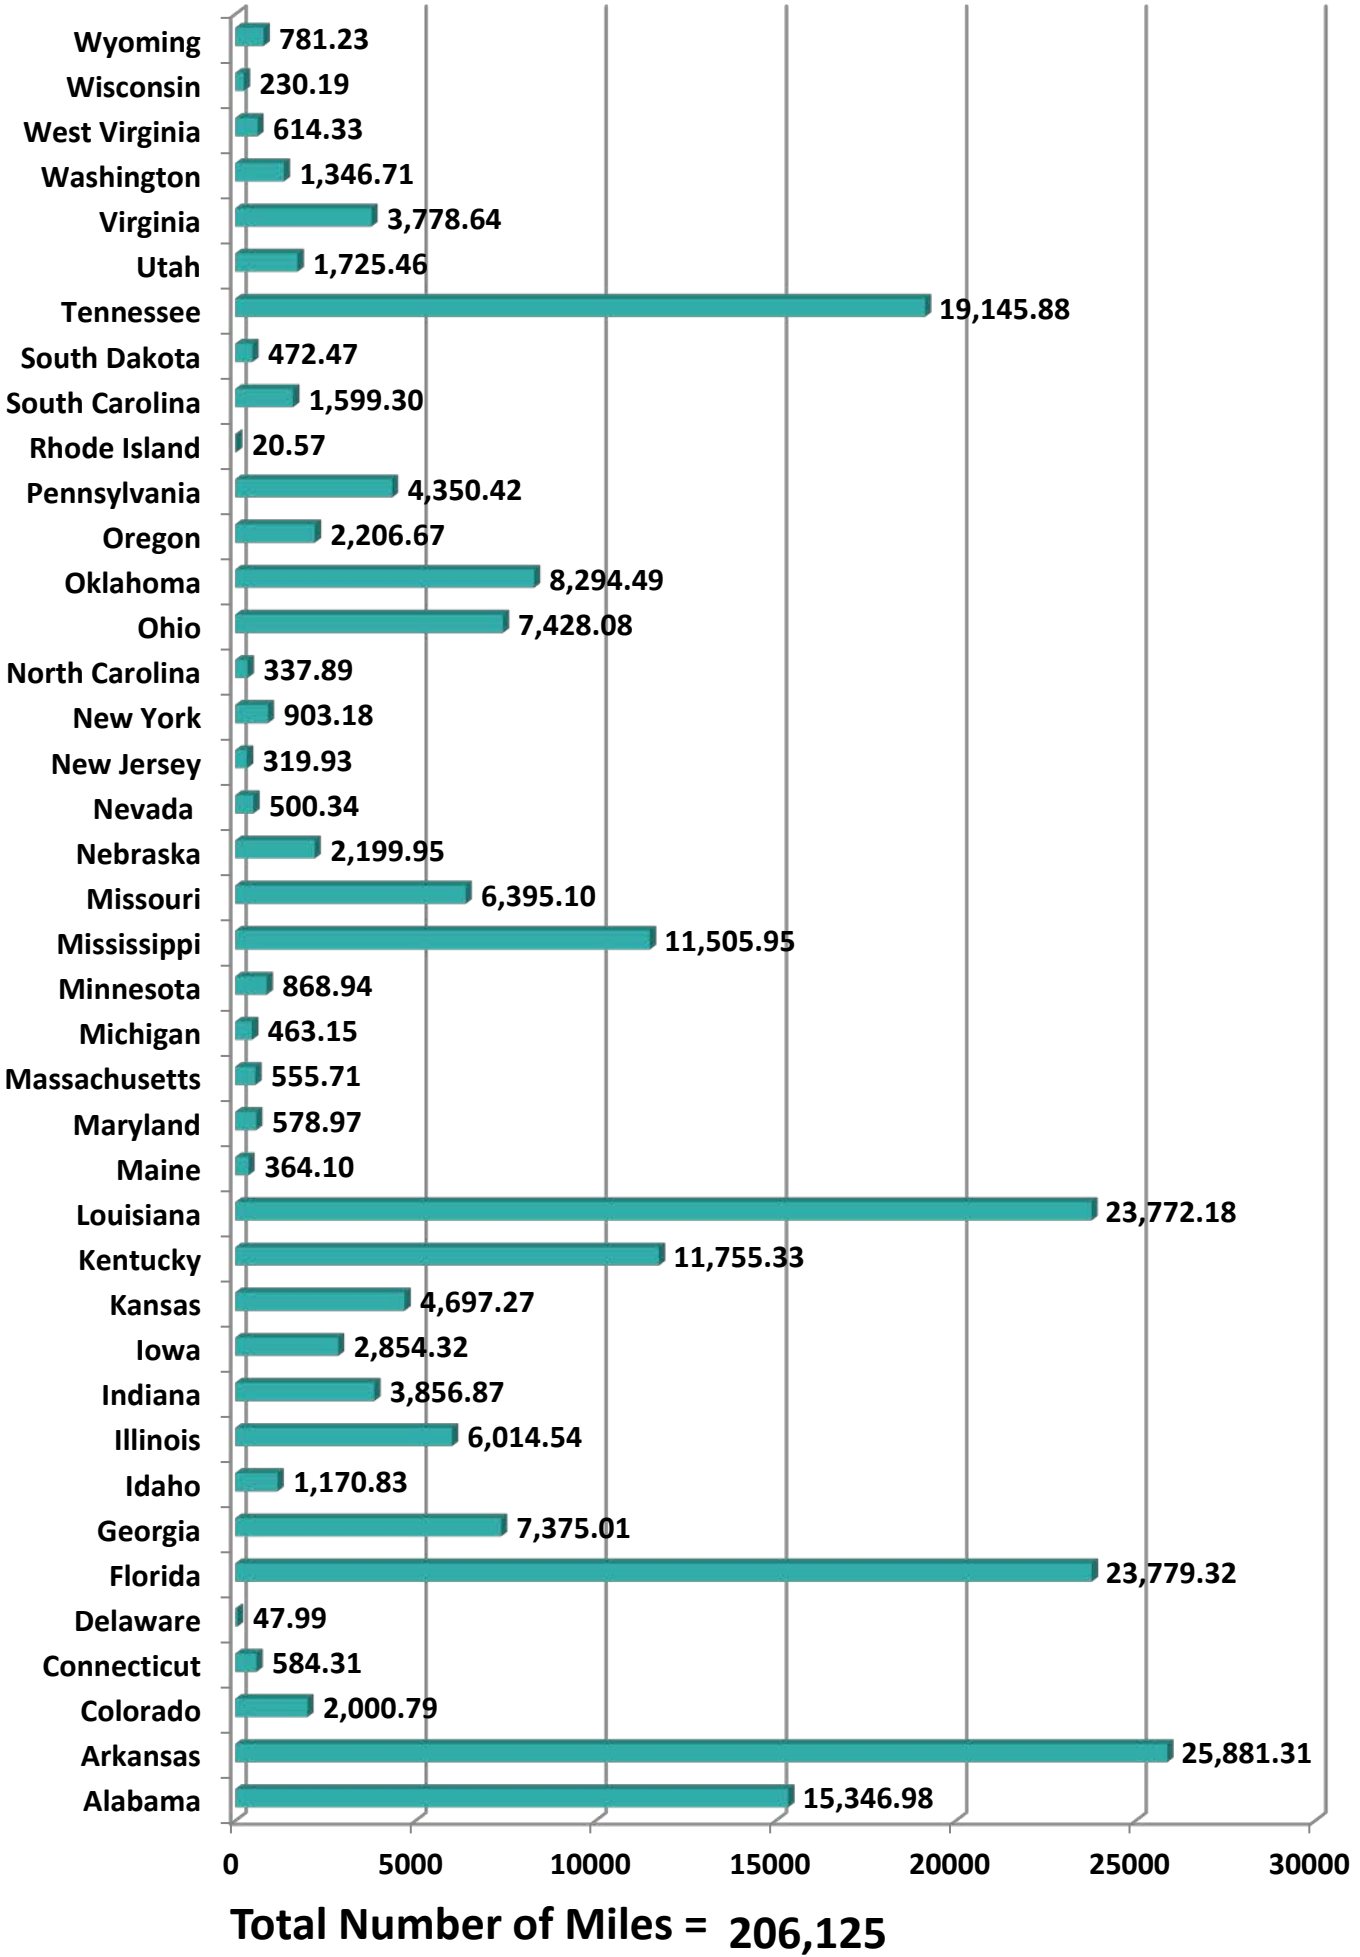

SERVICIOS DE TRANSPORTE INTERNACIONAL Y LOCAL	13233
RAM TRUCKING	5
GCC TRANSPORTE SA DE CV	4999
SERGIO TRISTAN MADONALDO DBA TRISTAN TRANSPORT	60
TRANSPORTATION AND CARGO SOLUTIONS	1
TRANSPORTES MONTEBLANCO	307
Importaciones y Distribuciones Latina America Gami SA de CV	5
<b>Total Number of Crossings</b>	<b>20,491</b>

\*Aggregate Data thru June 8, 2014

Southern Border States	Number of Miles
California	355,728.36
Arizona	9,455.63
New Mexico	38,450.57
Texas	564,504.18
<b>Total Southern Border States Miles</b>	<b>968,139</b>

## Non-Border States Miles

\*Aggregate Data thru June 8, 2014

Non- Border States Miles	Number of Miles
Alabama	15,346.98
Arkansas	25,881.31
Colorado	2,000.79

Connecticut	584.31
Delaware	47.99
Florida	23,779.32
Georgia	7,375.01
Idaho	1,170.83
Illinois	6,014.54
Indiana	3,856.87
Iowa	2,854.32
Kansas	4,697.27
Kentucky	11,755.33
Louisiana	23,772.18
Maine	364.10
Maryland	578.97
Massachusetts	555.71
Michigan	463.15
Minnesota	868.94
Mississippi	11,505.95
Missouri	6,395.10
Nebraska	2,199.95
Nevada	500.34
New Jersey	319.93
New York	903.18
North Carolina	337.89
Ohio	7,428.08
Oklahoma	8,294.49
Oregon	2,206.67
Pennsylvania	4,350.42
Rhode Island	20.57
South Carolina	1,599.30
South Dakota	472.47
Tennessee	19,145.88
Utah	1,725.46
Virginia	3,778.64
Washington	1,346.71
West Virginia	614.33
Wisconsin	230.19

Wyoming	781.23
<b>Total Non-Border States Miles</b>	<b>206,125</b>

\*Aggregate Data thru June 8, 2014

Crossings Locations	
Eagle Pass, TX	33
Calexico, CA	4
Colombia	48
Laredo WTB, TX	581
Otay Mesa, CA	14361
Santa Teresa, NM	1875
Tecate, CA	464
Ysleta, TX	3125