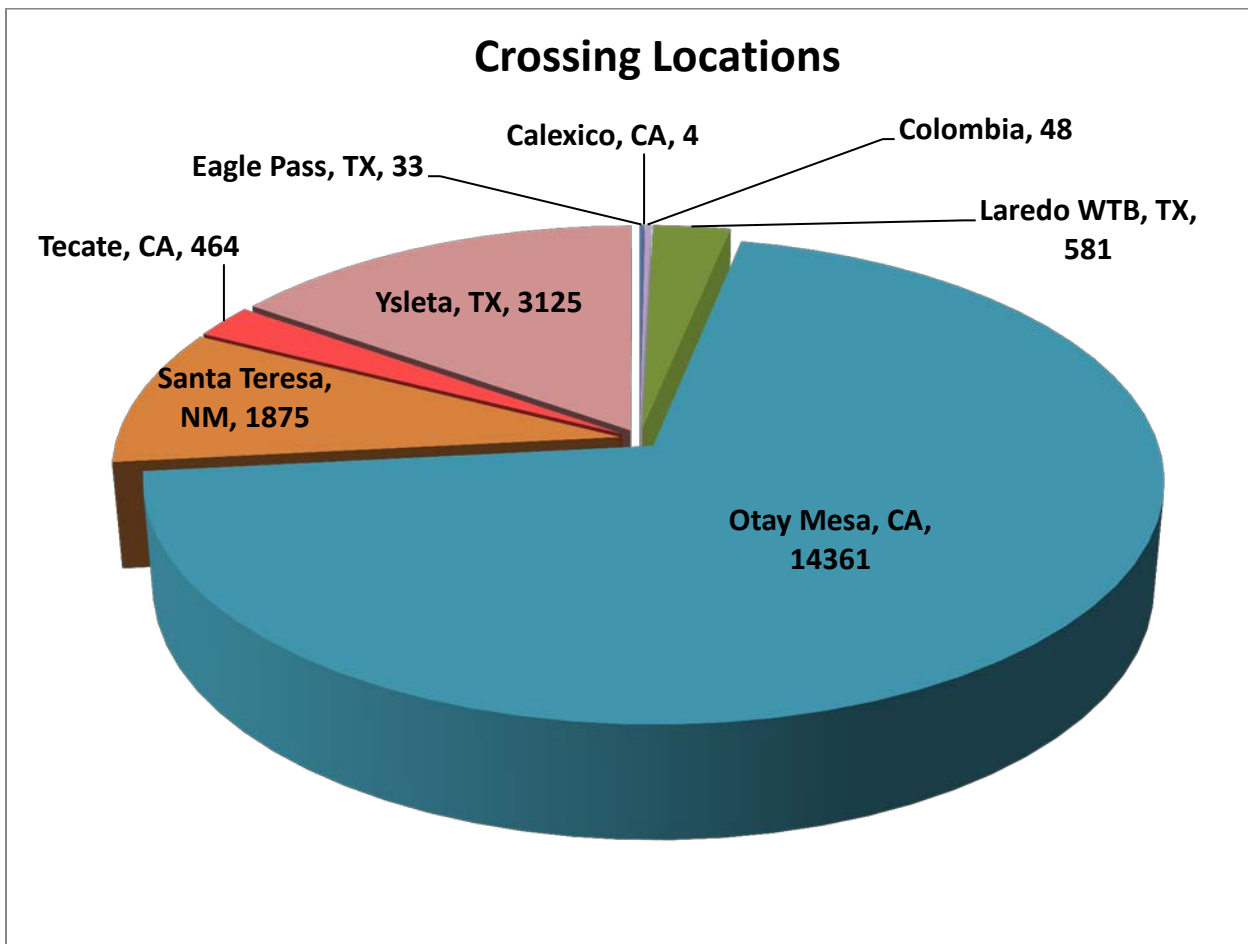

SERVICIOS DE TRANSPORTE INTERNACIONAL Y LOCAL	13233
RAM TRUCKING	5
GCC TRANSPORTE SA DE CV	4999
SERGIO TRISTAN MADONALDO DBA TRISTAN TRANSPORT	60
TRANSPORTATION AND CARGO SOLUTIONS	1
TRANSPORTES MONTEBLANCO	307
Importaciones y Distribuciones Latina America Gami SA de CV	5
<b>Total Number of Crossings</b>	<b>20,491</b>

\*Aggregate Data thru June 8, 2014

Southern Border States	Number of Miles
California	355,728.36
Arizona	9,455.63
New Mexico	38,450.57
Texas	564,504.18
<b>Total Southern Border States Miles</b>	<b>968,139</b>

## Non-Border States Miles

\*Aggregate Data thru June 8, 2014

Non- Border States Miles	Number of Miles
Alabama	15,346.98
Arkansas	25,881.31
Colorado	2,000.79

Connecticut	584.31
Delaware	47.99
Florida	23,779.32
Georgia	7,375.01
Idaho	1,170.83
Illinois	6,014.54
Indiana	3,856.87
Iowa	2,854.32
Kansas	4,697.27
Kentucky	11,755.33
Louisiana	23,772.18
Maine	364.10
Maryland	578.97
Massachusetts	555.71
Michigan	463.15
Minnesota	868.94
Mississippi	11,505.95
Missouri	6,395.10
Nebraska	2,199.95
Nevada	500.34
New Jersey	319.93
New York	903.18
North Carolina	337.89
Ohio	7,428.08
Oklahoma	8,294.49
Oregon	2,206.67
Pennsylvania	4,350.42
Rhode Island	20.57
South Carolina	1,599.30
South Dakota	472.47
Tennessee	19,145.88
Utah	1,725.46
Virginia	3,778.64
Washington	1,346.71
West Virginia	614.33
Wisconsin	230.19

Wyoming	781.23
<b>Total Non-Border States Miles</b>	<b>206,125</b>

\*Aggregate Data thru June 8, 2014

Crossings Locations	
Eagle Pass, TX	33
Calexico, CA	4
Colombia	48
Laredo WTB, TX	581
Otay Mesa, CA	14361
Santa Teresa, NM	1875
Tecate, CA	464
Ysleta, TX	3125