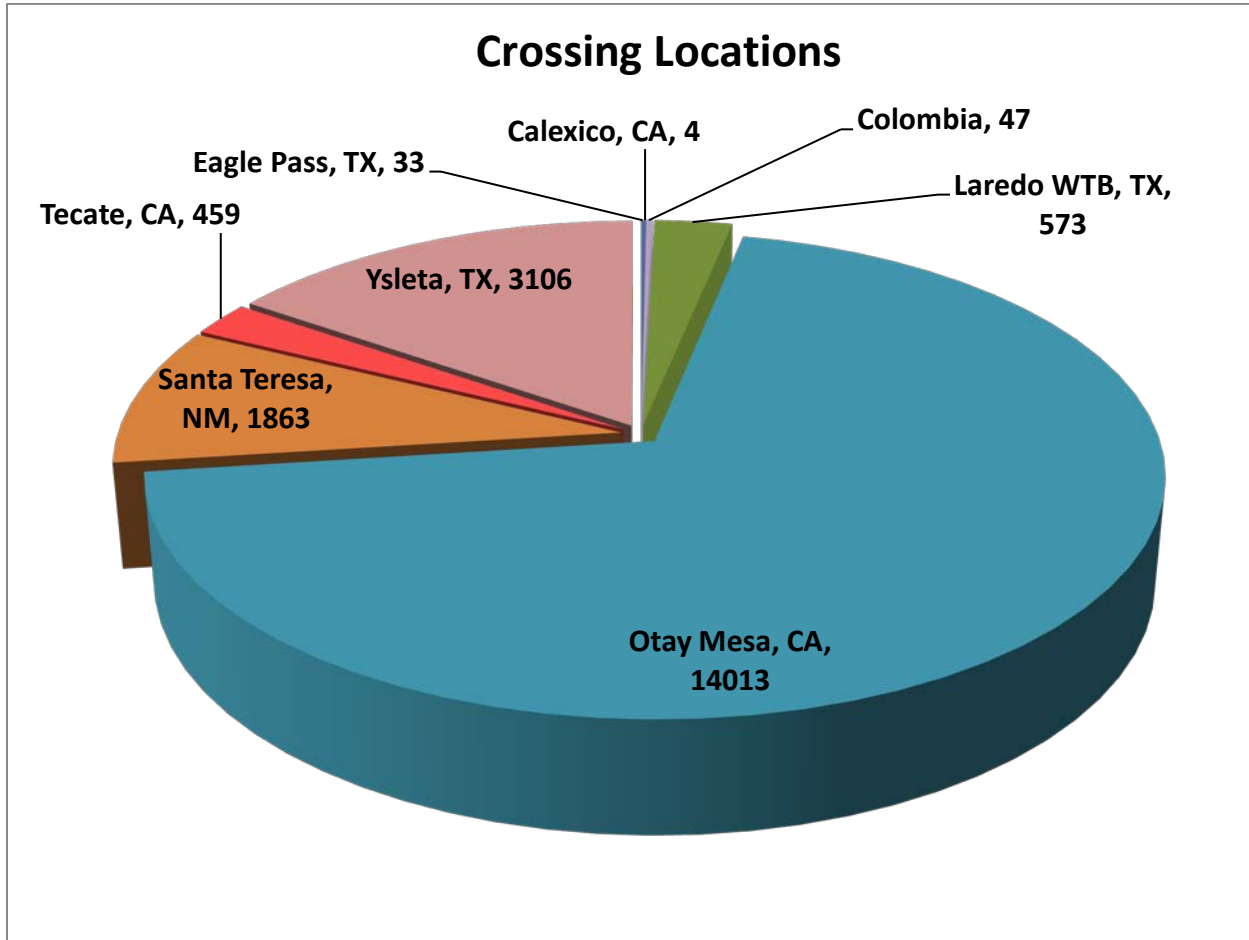

GRUPO BEHR	552
SERVICIOS DE TRANSPORTE INTERNACIONAL Y LOCAL	12898
RAM TRUCKING	5
GCC TRANSPORTE SA DE CV	4968
SERGIO TRISTAN MADONALDO DBA TRISTAN TRANSPORT	60
TRANSPORTATION AND CARGO SOLUTIONS	1
TRANSPORTES MONTEBLANCO	304
Importaciones y Distribuciones Latina America Gami SA de CV	0
Total Number of Crossings	19,780

*Aggregate Data thru June 1, 2014

Southern Border States	Number of Miles
California	350,442.67
Arizona	9,455.63
New Mexico	38,249.76
Texas	558,462.62
Total Southern Border States Miles	956,611

Non-Border States Miles

*Aggregate Data thru June 1, 2014

Non- Border States Miles	Number of Miles
Alabama	15,346.98

Arkansas	25,515.61
Colorado	2,000.79
Connecticut	584.31
Delaware	47.99
Florida	23,779.32
Georgia	7,375.01
Idaho	1,170.83
Illinois	6,014.54
Indiana	3,856.87
Iowa	2,417.51
Kansas	4,355.75
Kentucky	11,755.33
Louisiana	23,772.18
Maine	364.10
Maryland	578.97
Massachusetts	555.71
Michigan	463.15
Minnesota	307.49
Mississippi	11,505.95
Missouri	6,167.98
Nebraska	2,199.95
Nevada	500.34
New Jersey	319.93
New York	903.18
North Carolina	169.58
Ohio	7,428.08
Oklahoma	8,058.36
Oregon	2,206.67
Pennsylvania	4,350.42
Rhode Island	20.57
South Carolina	1,599.30
South Dakota	472.47
Tennessee	18,686.72
Utah	1,725.46
Virginia	3,778.64
Washington	1,346.71

West Virginia	614.33
Wisconsin	230.19
Wyoming	781.23
Total Non-Border States Miles	203,328

***Aggregate Data thru June 1, 2014**

Crossings Locations	
Eagle Pass, TX	33
Calexico, CA	4
Colombia	47
Laredo WTB, TX	573
Otay Mesa, CA	14013
Santa Teresa, NM	1863
Tecate, CA	459
Ysleta, TX	3106