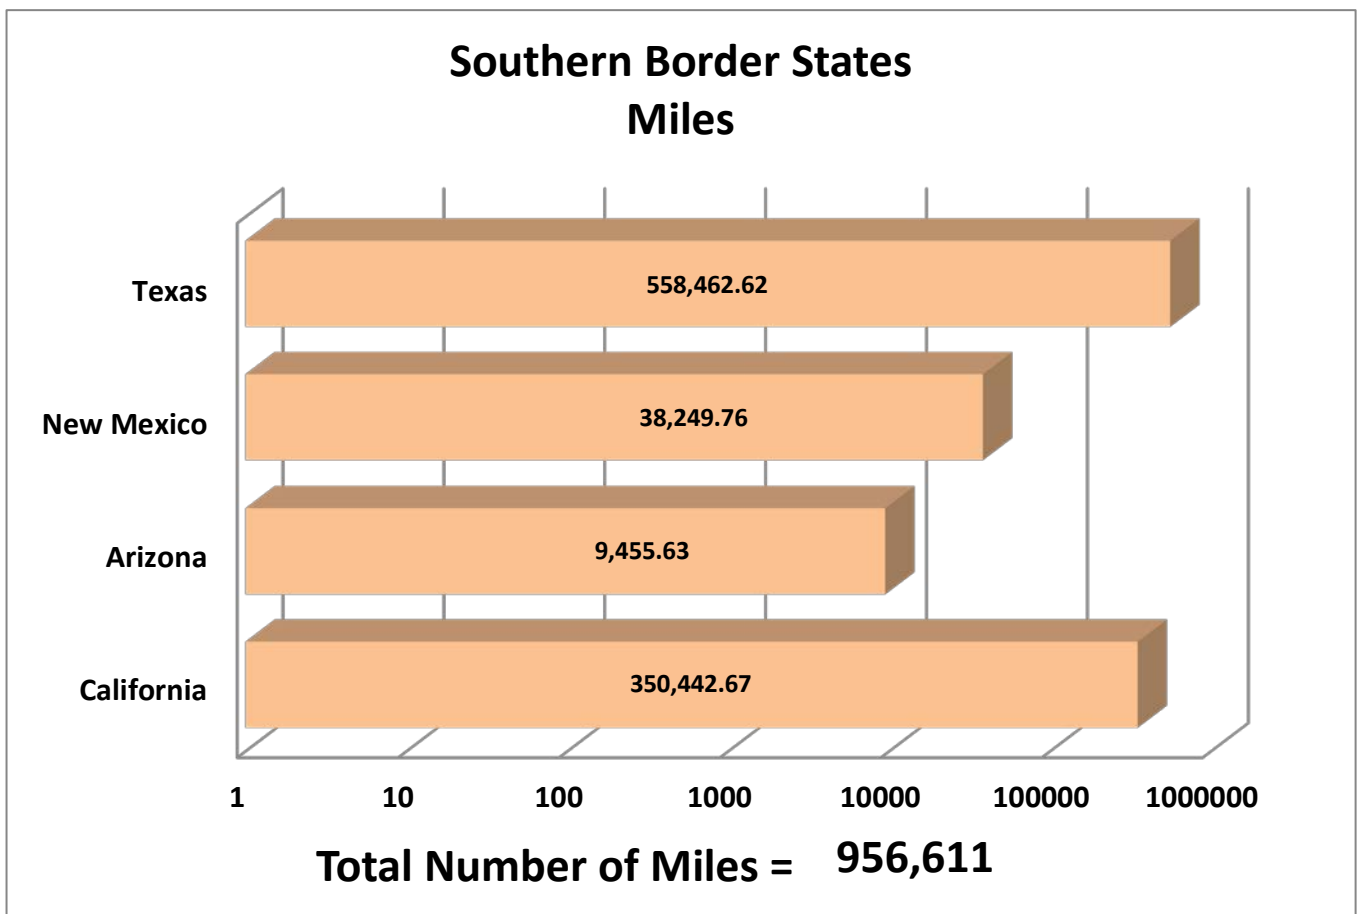

GRUPO BEHR	552
SERVICIOS DE TRANSPORTE INTERNACIONAL Y LOCAL	12898
RAM TRUCKING	5
GCC TRANSPORTE SA DE CV	4968
SERGIO TRISTAN MADONALDO DBA TRISTAN TRANSPORT	60
TRANSPORTATION AND CARGO SOLUTIONS	1
TRANSPORTES MONTEBLANCO	304
Importaciones y Distribuciones Latina America Gami SA de CV	0
Total Number of Crossings	19,780

*Aggregate Data thru June 1, 2014

Southern Border States	Number of Miles
California	350,442.67
Arizona	9,455.63
New Mexico	38,249.76
Texas	558,462.62
Total Southern Border States Miles	956,611

Non-Border States Miles

*Aggregate Data thru June 1, 2014

Non- Border States Miles	Number of Miles
Alabama	15,346.98

Arkansas	25,515.61
Colorado	2,000.79
Connecticut	584.31
Delaware	47.99
Florida	23,779.32
Georgia	7,375.01
Idaho	1,170.83
Illinois	6,014.54
Indiana	3,856.87
Iowa	2,417.51
Kansas	4,355.75
Kentucky	11,755.33
Louisiana	23,772.18
Maine	364.10
Maryland	578.97
Massachusetts	555.71
Michigan	463.15
Minnesota	307.49
Mississippi	11,505.95
Missouri	6,167.98
Nebraska	2,199.95
Nevada	500.34
New Jersey	319.93
New York	903.18
North Carolina	169.58
Ohio	7,428.08
Oklahoma	8,058.36
Oregon	2,206.67
Pennsylvania	4,350.42
Rhode Island	20.57
South Carolina	1,599.30
South Dakota	472.47
Tennessee	18,686.72
Utah	1,725.46
Virginia	3,778.64
Washington	1,346.71

West Virginia	614.33
Wisconsin	230.19
Wyoming	781.23
Total Non-Border States Miles	203,328

***Aggregate Data thru June 1, 2014**

Crossings Locations	
Eagle Pass, TX	33
Calexico, CA	4
Colombia	47
Laredo WTB, TX	573
Otay Mesa, CA	14013
Santa Teresa, NM	1863
Tecate, CA	459
Ysleta, TX	3106