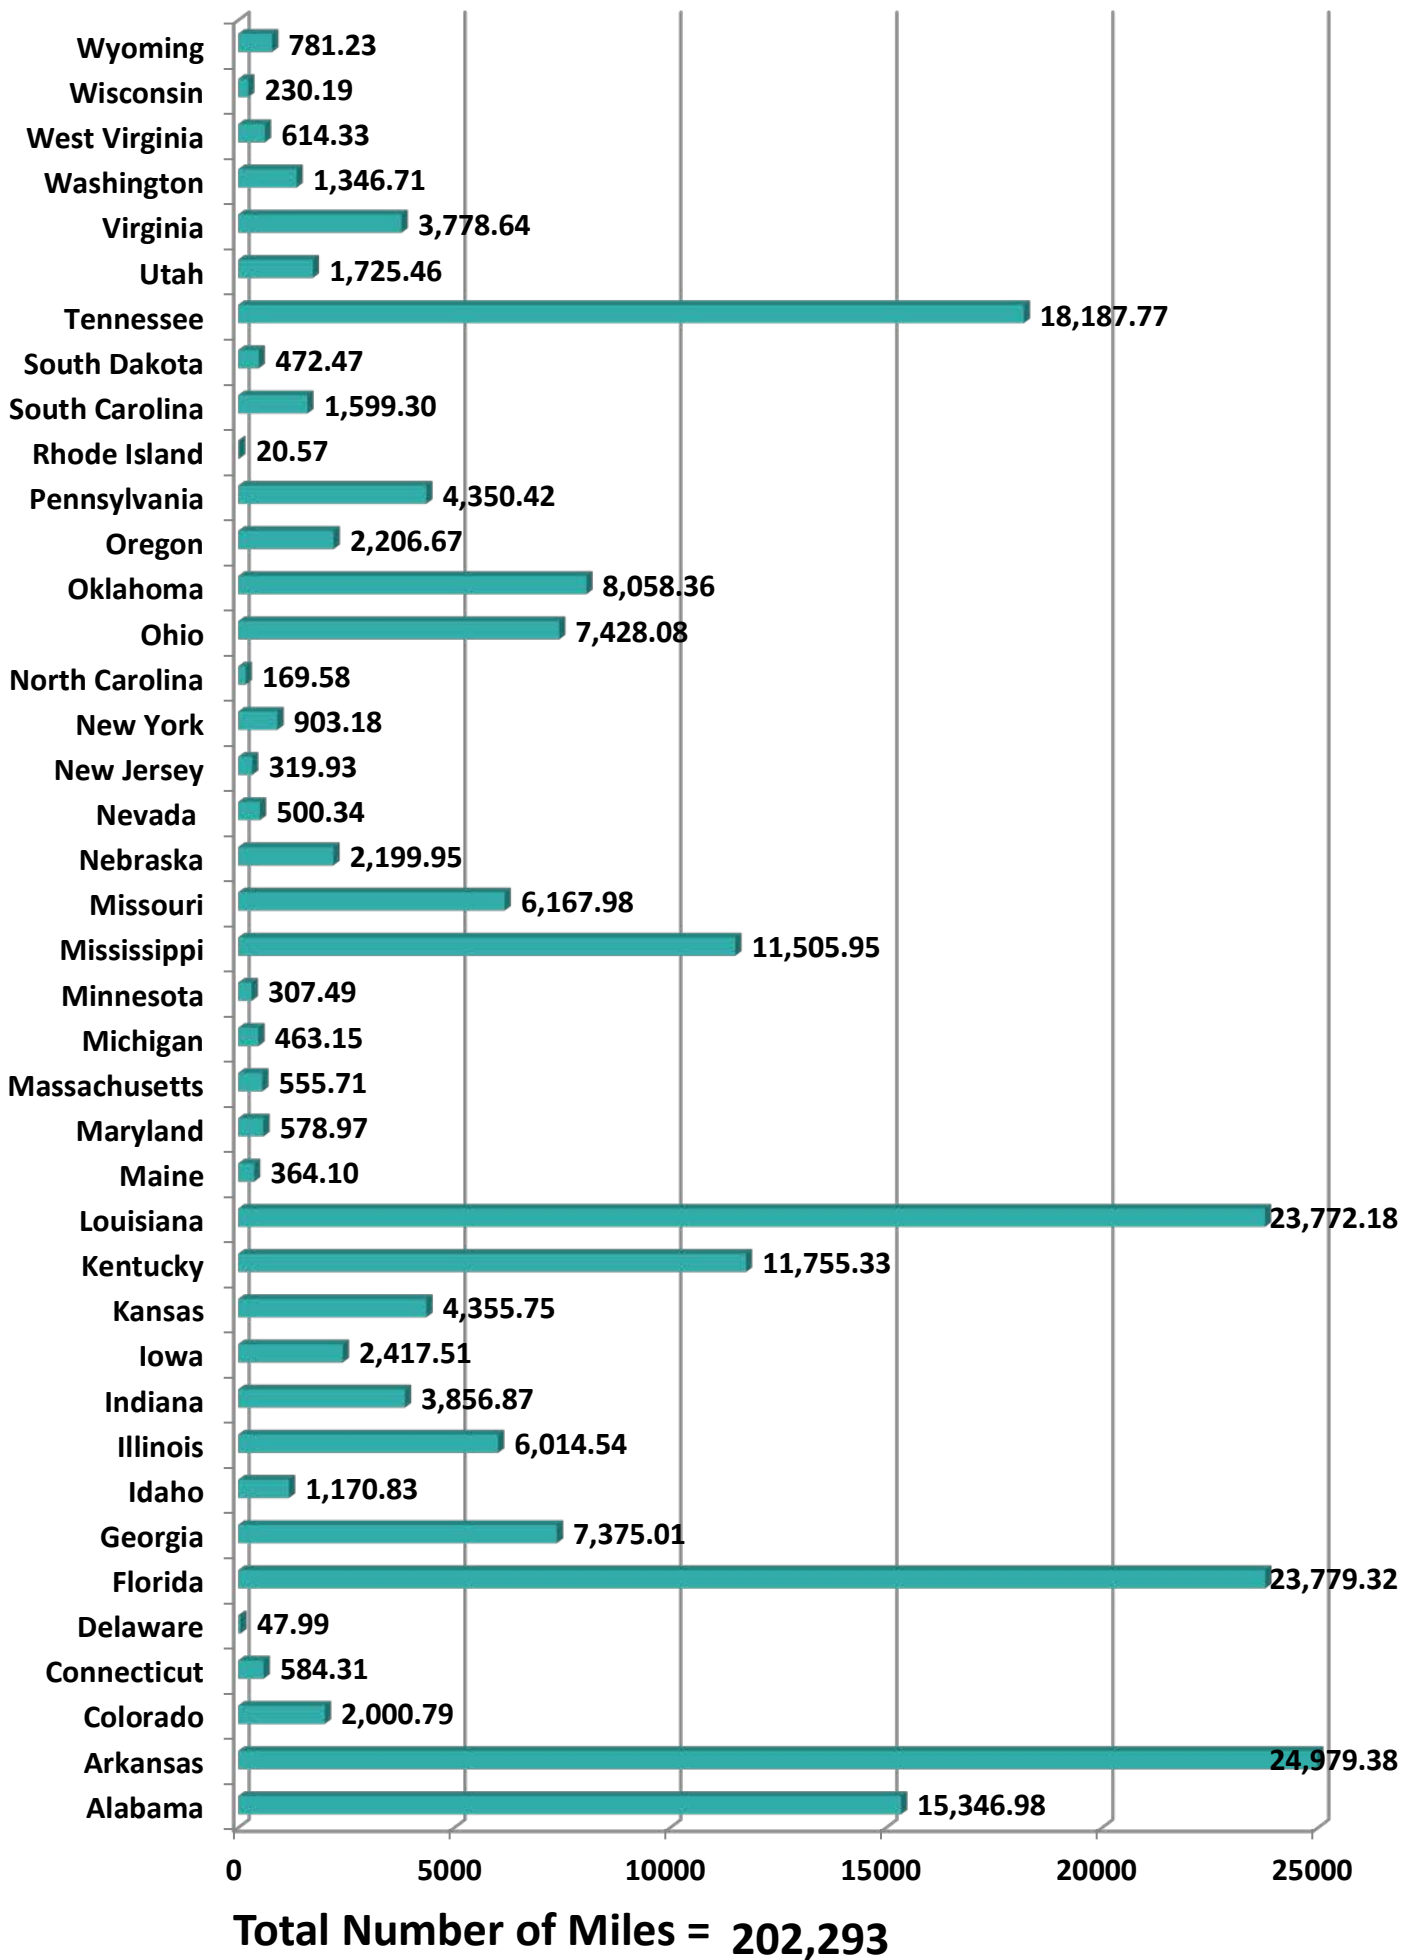

Transportes Monteblanco	270
Total Number of Inspections	4,935

***Aggregate Data thru May 25, 2014**

Carrier Name	Number of Crossings
TRANSPORTES OLYMPIC	281
MOISES ALVAREZ PEREZ	8
BAJA EXPRESS TRANSPORTES SA DE CV	249
TRANSPORTES DEL VALLE DE GUADALUPE SA DE CV	455
SERVICIOS REFRIGERADOS INTERNACIONALES SA DE CV	130
HIGIENICOS Y DESECHABLES DEL BAJIO SA DE CV	9
JOSE GUADALUPE MORALES GUEVARA DBA FLETES MORALES	166
GRUPO BEHR	551
SERVICIOS DE TRANSPORTE INTERNACIONAL Y LOCAL	12618

RAM TRUCKING	5
GCC TRANSPORTE SA DE CV	4948
SERGIO TRISTAN MADONALDO DBA TRISTAN TRANSPORT	60
TRANSPORTATION AND CARGO SOLUTIONS	1
TRANSPORTES MONTEBLANCO	299
Total Number of Crossings	19,780

*Aggregate Data thru May 25, 2014

Southern Border States	Number of Miles
California	345,485.51
Arizona	9,455.63
New Mexico	38,163.99
Texas	551,847.29
Total Southern Border States Miles	944,952

Non-Border States Miles

*Aggregate Data thru May 25, 2014

Wyoming	781.23
Total Non-Border States Miles	202,293

*Aggregate Data thru May 25, 2014

Crossings Locations	
Eagle Pass, TX	33
Calexico, CA	4
Colombia	45
Laredo WTB, TX	567
Otay Mesa, CA	13728
Santa Teresa, NM	1858
Tecate, CA	454
Ysleta, TX	3091