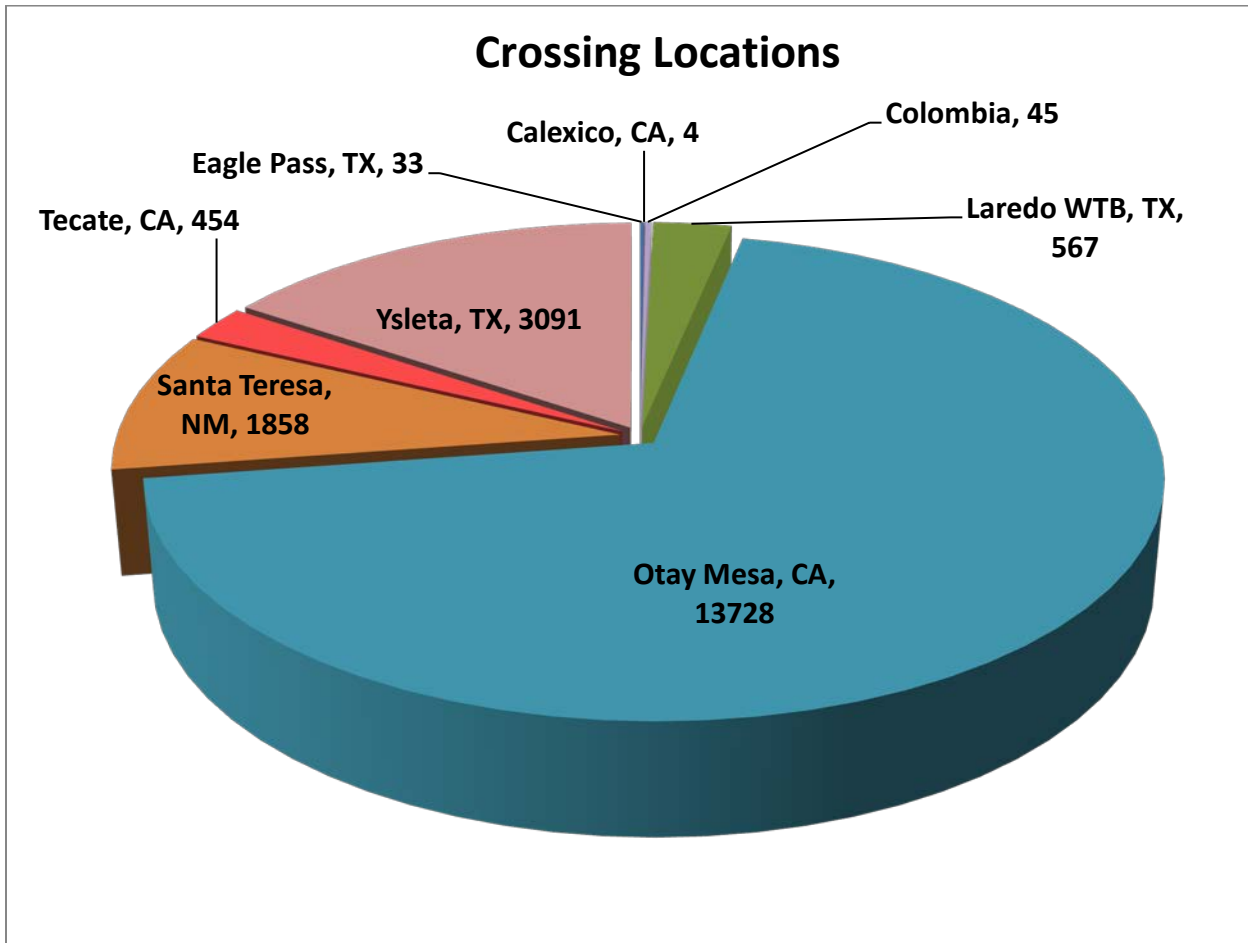

RAM TRUCKING	5
GCC TRANSPORTE SA DE CV	4948
SERGIO TRISTAN MADONALDO DBA TRISTAN TRANSPORT	60
TRANSPORTATION AND CARGO SOLUTIONS	1
TRANSPORTES MONTEBLANCO	299
Total Number of Crossings	19,780

*Aggregate Data thru May 25, 2014

Southern Border States	Number of Miles
California	345,485.51
Arizona	9,455.63
New Mexico	38,163.99
Texas	551,847.29
Total Southern Border States Miles	944,952

Non-Border States Miles

*Aggregate Data thru May 25, 2014

Non- Border States Miles	Number of Miles
Alabama	15,346.98
Arkansas	24,979.38
Colorado	2,000.79

Connecticut	584.31
Delaware	47.99
Florida	23,779.32
Georgia	7,375.01
Idaho	1,170.83
Illinois	6,014.54
Indiana	3,856.87
Iowa	2,417.51
Kansas	4,355.75
Kentucky	11,755.33
Louisiana	23,772.18
Maine	364.10
Maryland	578.97
Massachusetts	555.71
Michigan	463.15
Minnesota	307.49
Mississippi	11,505.95
Missouri	6,167.98
Nebraska	2,199.95
Nevada	500.34
New Jersey	319.93
New York	903.18
North Carolina	169.58
Ohio	7,428.08
Oklahoma	8,058.36
Oregon	2,206.67
Pennsylvania	4,350.42
Rhode Island	20.57
South Carolina	1,599.30
South Dakota	472.47
Tennessee	18,187.77
Utah	1,725.46
Virginia	3,778.64
Washington	1,346.71
West Virginia	614.33
Wisconsin	230.19

Wyoming	781.23
Total Non-Border States Miles	202,293

*Aggregate Data thru May 25, 2014

Crossings Locations	
Eagle Pass, TX	33
Calexico, CA	4
Colombia	45
Laredo WTB, TX	567
Otay Mesa, CA	13728
Santa Teresa, NM	1858
Tecate, CA	454
Ysleta, TX	3091