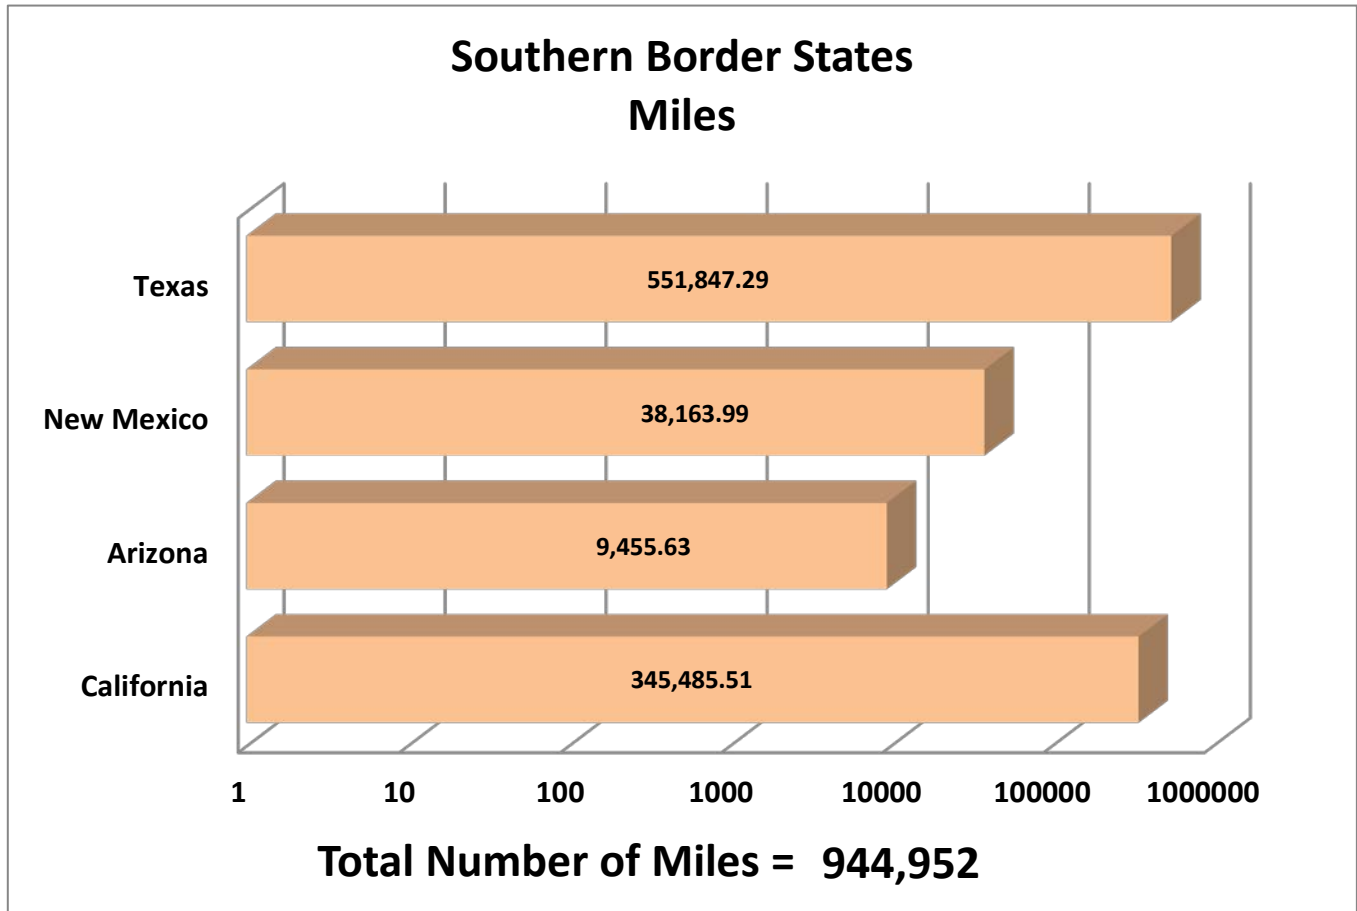

RAM TRUCKING	5
GCC TRANSPORTE SA DE CV	4948
SERGIO TRISTAN MADONALDO DBA TRISTAN TRANSPORT	60
TRANSPORTATION AND CARGO SOLUTIONS	1
TRANSPORTES MONTEBLANCO	299
Total Number of Crossings	19,780

*Aggregate Data thru May 25, 2014

Southern Border States	Number of Miles
California	345,485.51
Arizona	9,455.63
New Mexico	38,163.99
Texas	551,847.29
Total Southern Border States Miles	944,952

Non-Border States Miles

*Aggregate Data thru May 25, 2014

Non- Border States Miles	Number of Miles
Alabama	15,346.98
Arkansas	24,979.38
Colorado	2,000.79

Connecticut	584.31
Delaware	47.99
Florida	23,779.32
Georgia	7,375.01
Idaho	1,170.83
Illinois	6,014.54
Indiana	3,856.87
Iowa	2,417.51
Kansas	4,355.75
Kentucky	11,755.33
Louisiana	23,772.18
Maine	364.10
Maryland	578.97
Massachusetts	555.71
Michigan	463.15
Minnesota	307.49
Mississippi	11,505.95
Missouri	6,167.98
Nebraska	2,199.95
Nevada	500.34
New Jersey	319.93
New York	903.18
North Carolina	169.58
Ohio	7,428.08
Oklahoma	8,058.36
Oregon	2,206.67
Pennsylvania	4,350.42
Rhode Island	20.57
South Carolina	1,599.30
South Dakota	472.47
Tennessee	18,187.77
Utah	1,725.46
Virginia	3,778.64
Washington	1,346.71
West Virginia	614.33
Wisconsin	230.19

Wyoming	781.23
Total Non-Border States Miles	202,293

*Aggregate Data thru May 25, 2014

Crossings Locations	
Eagle Pass, TX	33
Calexico, CA	4
Colombia	45
Laredo WTB, TX	567
Otay Mesa, CA	13728
Santa Teresa, NM	1858
Tecate, CA	454
Ysleta, TX	3091