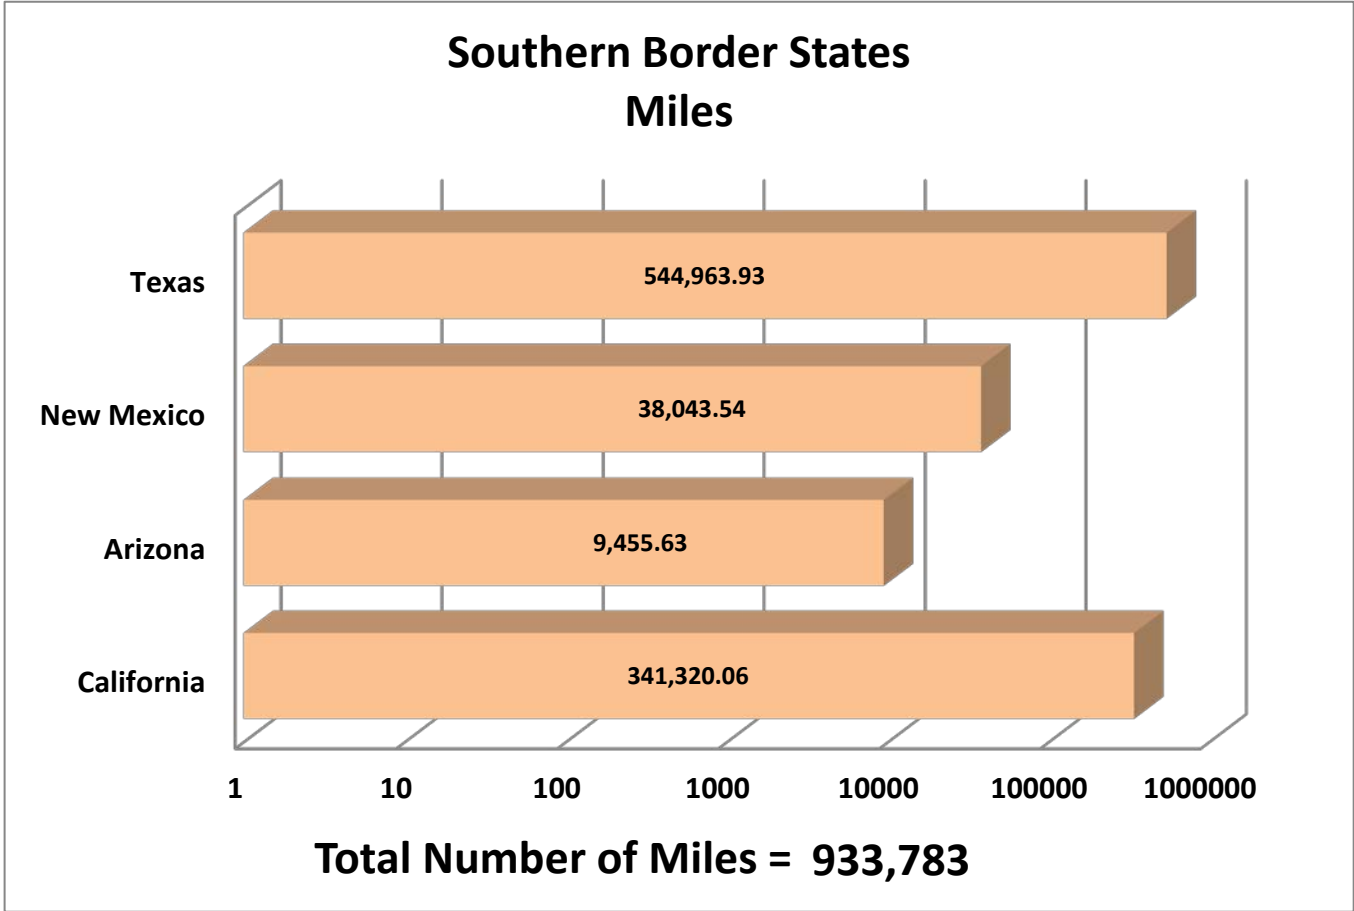

RAM TRUCKING	5
GCC TRANSPORTE SA DE CV	4914
SERGIO TRISTAN MADONALDO DBA TRISTAN TRANSPORT	60
TRANSPORTATION AND CARGO SOLUTIONS	1
TRANSPORTES MONTEBLANCO	293
<b>Total Number of Crossings</b>	<b>19,344</b>

\*Aggregate Data thru May 18, 2014

Southern Border States	Number of Miles
California	341,320.06
Arizona	9,455.63
New Mexico	38,043.54
Texas	544,963.93
<b>Total Southern Border States Miles</b>	<b>933,783</b>

## Non-Border States Miles

\*Aggregate Data thru May 18, 2014

Non- Border States Miles	Number of Miles
Alabama	15,100.25
Arkansas	24,575.11
Colorado	2,000.79

Connecticut	584.31
Delaware	32.46
Florida	23,779.32
Georgia	7,353.38
Idaho	1,170.83
Illinois	5,772.06
Indiana	3,738.76
Iowa	2,417.51
Kansas	4,355.75
Kentucky	11,407.53
Louisiana	23,713.36
Maine	364.10
Maryland	465.99
Massachusetts	555.71
Michigan	463.15
Minnesota	307.49
Mississippi	11,334.78
Missouri	6,037.91
Nebraska	2,199.95
Nevada	500.34
New Jersey	275.28
New York	903.18
North Carolina	169.58
Ohio	6,954.39
Oklahoma	7,899.85
Oregon	2,206.67
Pennsylvania	4,010.09
Rhode Island	20.57
South Carolina	1,599.30
South Dakota	472.47
Tennessee	17,587.48
Utah	1,725.46
Virginia	3,405.47
Washington	1,346.71
West Virginia	614.33
Wisconsin	230.19

Wyoming	781.23
<b>Total Non-Border States Miles</b>	<b>198,433</b>

\*Aggregate Data thru May 18, 2014

Crossings Locations	
Eagle Pass, TX	33
Calexico, CA	4
Colombia	45
Laredo WTB, TX	556
Otay Mesa, CA	13345
Santa Teresa, NM	1850
Tecate, CA	446
Ysleta, TX	3065