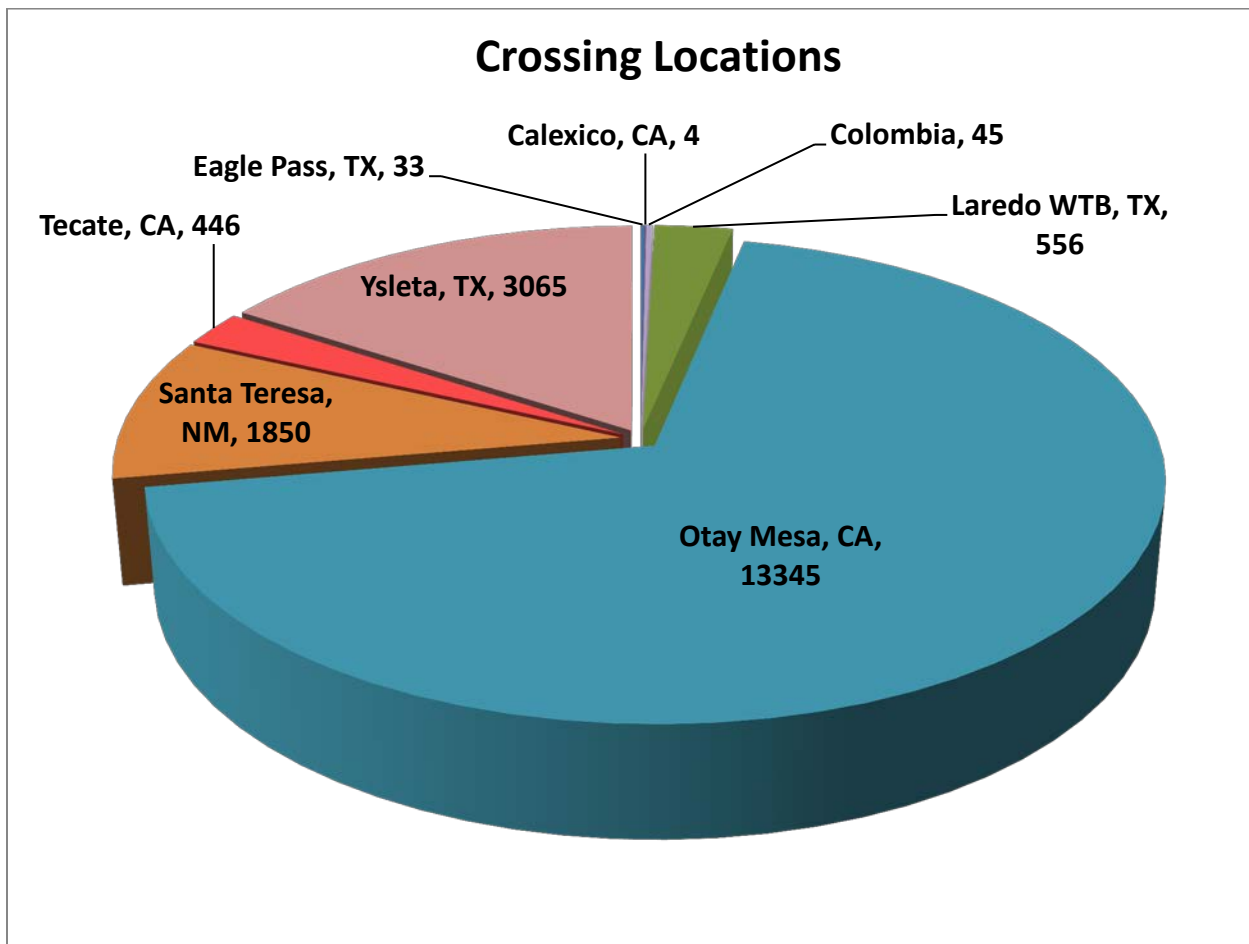

RAM TRUCKING	5
GCC TRANSPORTE SA DE CV	4914
SERGIO TRISTAN MADONALDO DBA TRISTAN TRANSPORT	60
TRANSPORTATION AND CARGO SOLUTIONS	1
TRANSPORTES MONTEBLANCO	293
<b>Total Number of Crossings</b>	<b>19,344</b>

\*Aggregate Data thru May 18, 2014

Southern Border States	Number of Miles
California	341,320.06
Arizona	9,455.63
New Mexico	38,043.54
Texas	544,963.93
<b>Total Southern Border States Miles</b>	<b>933,783</b>

## Non-Border States Miles

\*Aggregate Data thru May 18, 2014

Non- Border States Miles	Number of Miles
Alabama	15,100.25
Arkansas	24,575.11
Colorado	2,000.79

Connecticut	584.31
Delaware	32.46
Florida	23,779.32
Georgia	7,353.38
Idaho	1,170.83
Illinois	5,772.06
Indiana	3,738.76
Iowa	2,417.51
Kansas	4,355.75
Kentucky	11,407.53
Louisiana	23,713.36
Maine	364.10
Maryland	465.99
Massachusetts	555.71
Michigan	463.15
Minnesota	307.49
Mississippi	11,334.78
Missouri	6,037.91
Nebraska	2,199.95
Nevada	500.34
New Jersey	275.28
New York	903.18
North Carolina	169.58
Ohio	6,954.39
Oklahoma	7,899.85
Oregon	2,206.67
Pennsylvania	4,010.09
Rhode Island	20.57
South Carolina	1,599.30
South Dakota	472.47
Tennessee	17,587.48
Utah	1,725.46
Virginia	3,405.47
Washington	1,346.71
West Virginia	614.33
Wisconsin	230.19

Wyoming	781.23
<b>Total Non-Border States Miles</b>	<b>198,433</b>

\*Aggregate Data thru May 18, 2014

Crossings Locations	
Eagle Pass, TX	33
Calexico, CA	4
Colombia	45
Laredo WTB, TX	556
Otay Mesa, CA	13345
Santa Teresa, NM	1850
Tecate, CA	446
Ysleta, TX	3065