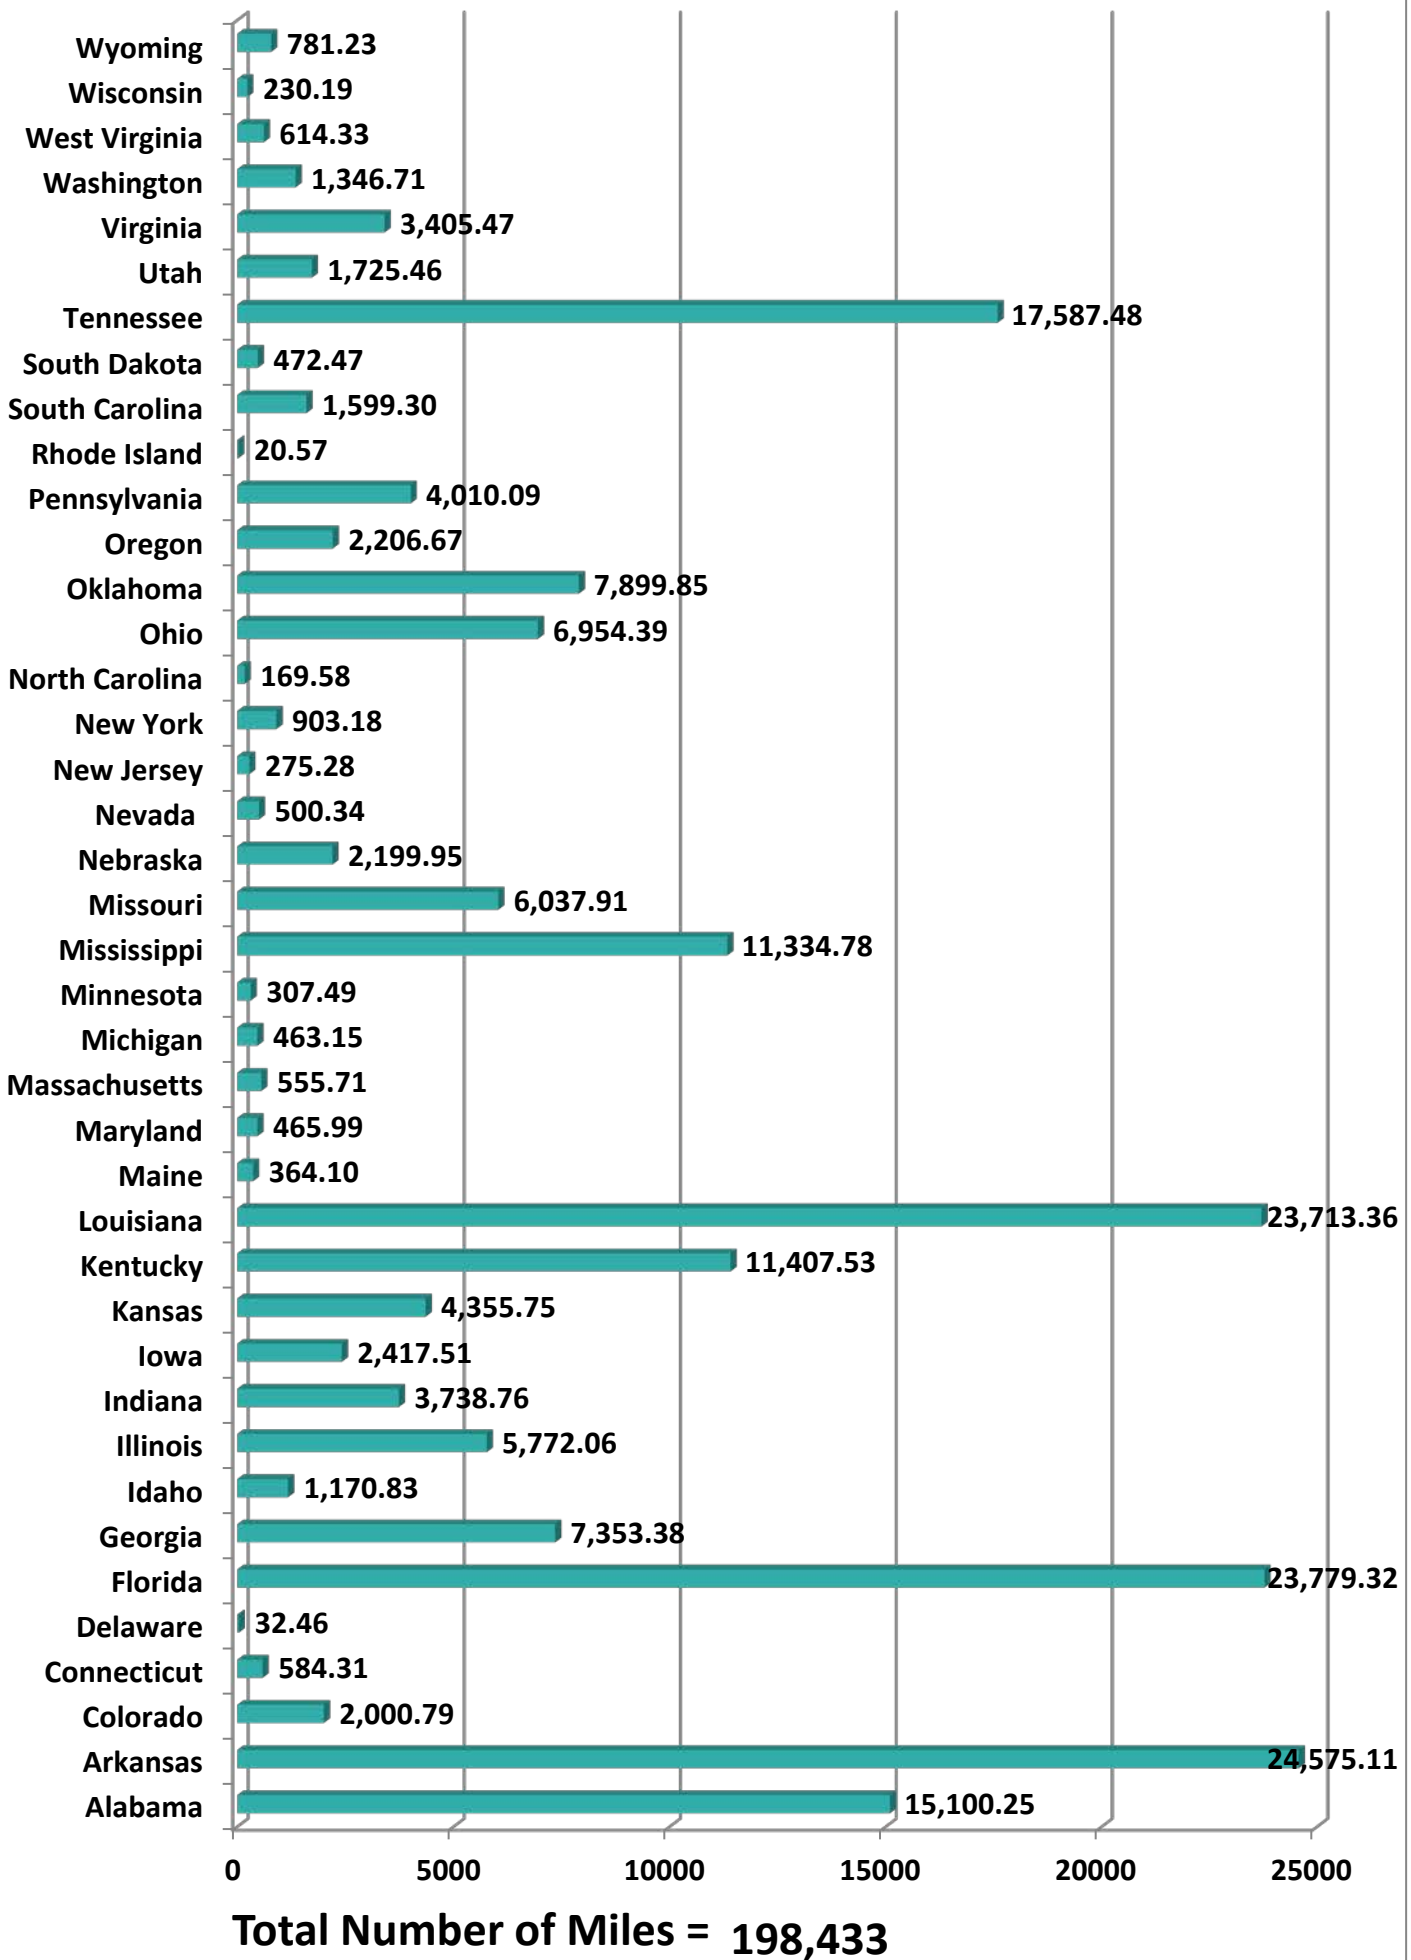

RAM TRUCKING	5
GCC TRANSPORTE SA DE CV	4914
SERGIO TRISTAN MADONALDO DBA TRISTAN TRANSPORT	60
TRANSPORTATION AND CARGO SOLUTIONS	1
TRANSPORTES MONTEBLANCO	293
<b>Total Number of Crossings</b>	<b>19,344</b>

\*Aggregate Data thru May 18, 2014

Southern Border States	Number of Miles
California	341,320.06
Arizona	9,455.63
New Mexico	38,043.54
Texas	544,963.93
<b>Total Southern Border States Miles</b>	<b>933,783</b>

## Non-Border States Miles

\*Aggregate Data thru May 18, 2014

Non- Border States Miles	Number of Miles
Alabama	15,100.25
Arkansas	24,575.11
Colorado	2,000.79

Connecticut	584.31
Delaware	32.46
Florida	23,779.32
Georgia	7,353.38
Idaho	1,170.83
Illinois	5,772.06
Indiana	3,738.76
Iowa	2,417.51
Kansas	4,355.75
Kentucky	11,407.53
Louisiana	23,713.36
Maine	364.10
Maryland	465.99
Massachusetts	555.71
Michigan	463.15
Minnesota	307.49
Mississippi	11,334.78
Missouri	6,037.91
Nebraska	2,199.95
Nevada	500.34
New Jersey	275.28
New York	903.18
North Carolina	169.58
Ohio	6,954.39
Oklahoma	7,899.85
Oregon	2,206.67
Pennsylvania	4,010.09
Rhode Island	20.57
South Carolina	1,599.30
South Dakota	472.47
Tennessee	17,587.48
Utah	1,725.46
Virginia	3,405.47
Washington	1,346.71
West Virginia	614.33
Wisconsin	230.19

Wyoming	781.23
<b>Total Non-Border States Miles</b>	<b>198,433</b>

\*Aggregate Data thru May 18, 2014

Crossings Locations	
Eagle Pass, TX	33
Calexico, CA	4
Colombia	45
Laredo WTB, TX	556
Otay Mesa, CA	13345
Santa Teresa, NM	1850
Tecate, CA	446
Ysleta, TX	3065