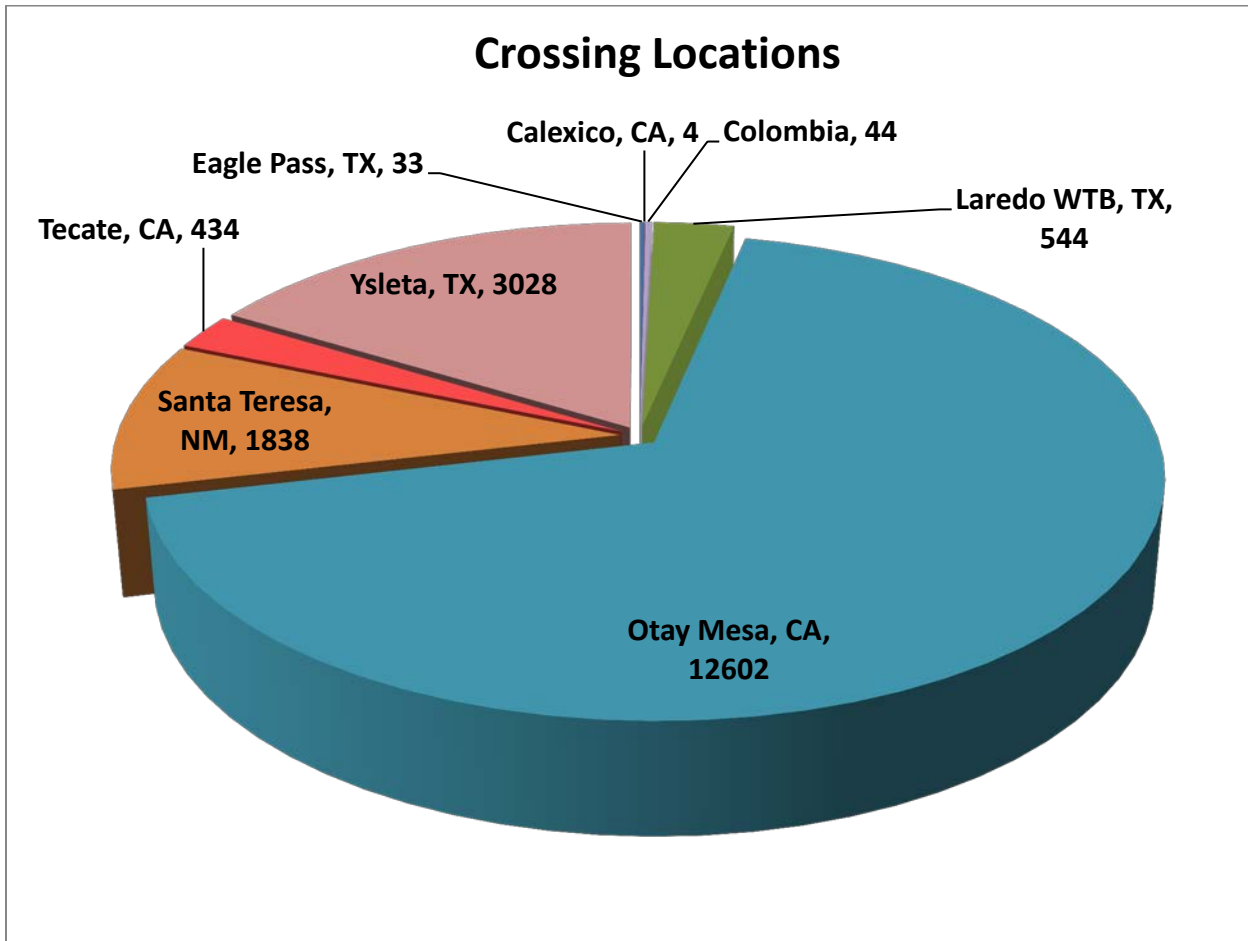

RAM TRUCKING	5
GCC TRANSPORTE SA DE CV	4865
SERGIO TRISTAN MADONALDO DBA TRISTAN TRANSPORT	60
TRANSPORTATION AND CARGO SOLUTIONS	1
TRANSPORTES MONTEBLANCO	287
<b>Total Number of Crossings</b>	<b>18,527</b>

\*Aggregate Data thru May 4, 2014

Southern Border States	Number of Miles
California	331,913.93
Arizona	9,455.63
New Mexico	37,729.71
Texas	533,405.10
<b>Total Southern Border States Miles</b>	<b>912,504</b>

## Non-Border States Miles

\*Aggregate Data thru May 4, 2014

Non- Border States Miles	Number of Miles
Alabama	14,460.30
Arkansas	23,390.92
Colorado	2,000.79

Connecticut	385.49
Delaware	17.24
Florida	23,779.32
Georgia	7,329.51
Idaho	1,170.83
Illinois	5,747.32
Indiana	3,738.76
Iowa	2,353.70
Kansas	4,086.97
Kentucky	10,555.15
Louisiana	23,075.52
Maine	364.10
Maryland	234.45
Massachusetts	355.44
Michigan	463.15
Minnesota	282.91
Mississippi	11,083.58
Missouri	5,540.72
Nebraska	2,176.21
Nevada	500.34
New Jersey	246.70
New York	758.64
North Carolina	169.58
Ohio	6,744.32
Oklahoma	7,831.49
Oregon	2,206.67
Pennsylvania	3,510.55
Rhode Island	20.57
South Carolina	1,599.30
South Dakota	457.73
Tennessee	16,123.06
Utah	1,725.46
Virginia	2,538.32
Washington	1,346.71
West Virginia	416.75
Wisconsin	230.19

Wyoming	781.23
<b>Total Non-Border States Miles</b>	<b>189,800</b>

\*Aggregate Data thru May 4, 2014

Crossings Locations	
Eagle Pass, TX	33
Calexico, CA	4
Colombia	44
Laredo WTB, TX	544
Otay Mesa, CA	12602
Santa Teresa, NM	1838
Tecate, CA	434
Ysleta, TX	3028