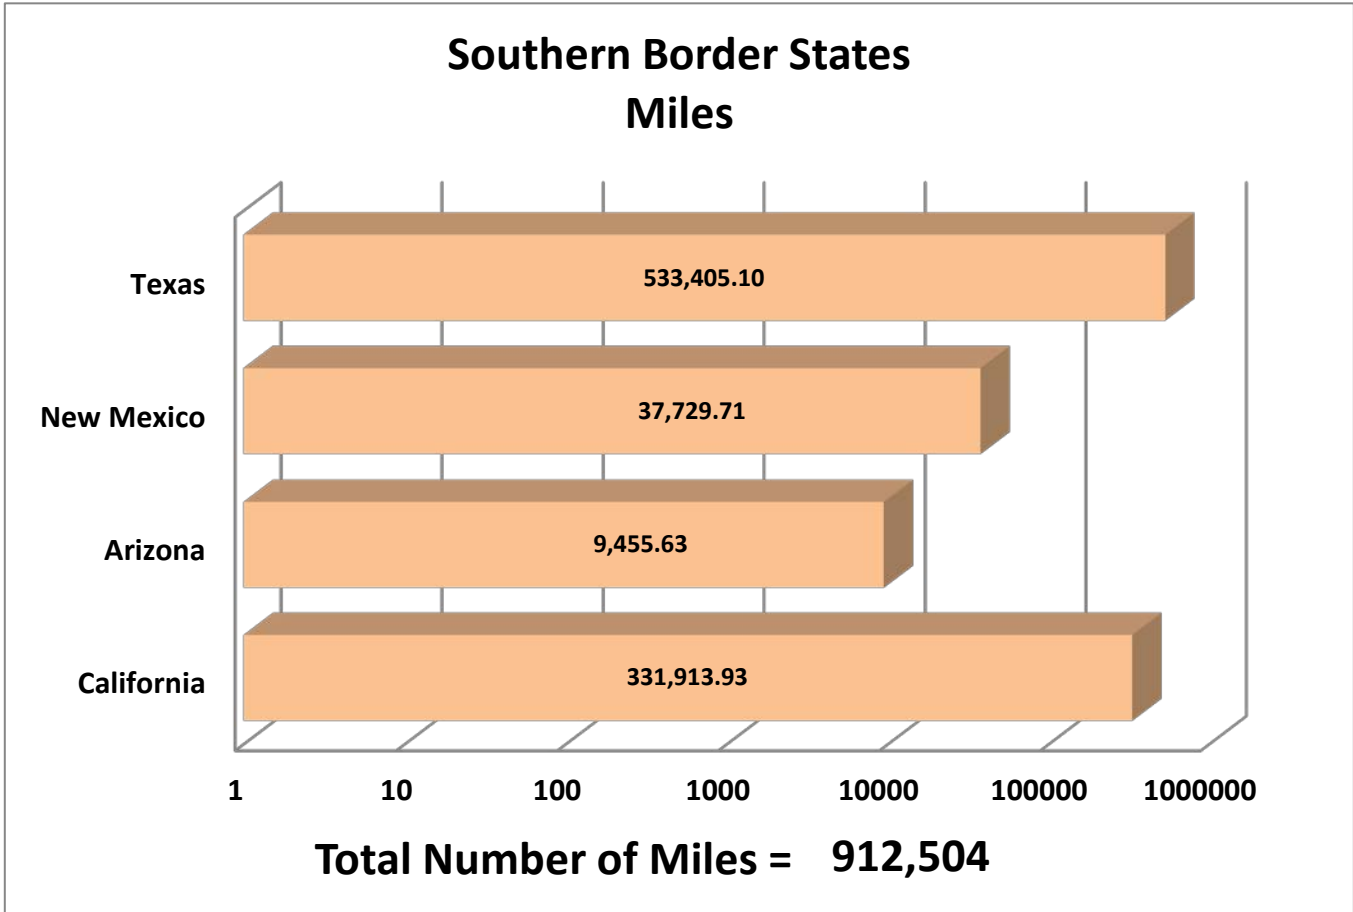

RAM TRUCKING	5
GCC TRANSPORTE SA DE CV	4865
SERGIO TRISTAN MADONALDO DBA TRISTAN TRANSPORT	60
TRANSPORTATION AND CARGO SOLUTIONS	1
TRANSPORTES MONTEBLANCO	287
<b>Total Number of Crossings</b>	<b>18,527</b>

\*Aggregate Data thru May 4, 2014

Southern Border States	Number of Miles
California	331,913.93
Arizona	9,455.63
New Mexico	37,729.71
Texas	533,405.10
<b>Total Southern Border States Miles</b>	<b>912,504</b>

## Non-Border States Miles

\*Aggregate Data thru May 4, 2014

Non- Border States Miles	Number of Miles
Alabama	14,460.30
Arkansas	23,390.92
Colorado	2,000.79

Connecticut	385.49
Delaware	17.24
Florida	23,779.32
Georgia	7,329.51
Idaho	1,170.83
Illinois	5,747.32
Indiana	3,738.76
Iowa	2,353.70
Kansas	4,086.97
Kentucky	10,555.15
Louisiana	23,075.52
Maine	364.10
Maryland	234.45
Massachusetts	355.44
Michigan	463.15
Minnesota	282.91
Mississippi	11,083.58
Missouri	5,540.72
Nebraska	2,176.21
Nevada	500.34
New Jersey	246.70
New York	758.64
North Carolina	169.58
Ohio	6,744.32
Oklahoma	7,831.49
Oregon	2,206.67
Pennsylvania	3,510.55
Rhode Island	20.57
South Carolina	1,599.30
South Dakota	457.73
Tennessee	16,123.06
Utah	1,725.46
Virginia	2,538.32
Washington	1,346.71
West Virginia	416.75
Wisconsin	230.19

Wyoming	781.23
<b>Total Non-Border States Miles</b>	<b>189,800</b>

\*Aggregate Data thru May 4, 2014

Crossings Locations	
Eagle Pass, TX	33
Calexico, CA	4
Colombia	44
Laredo WTB, TX	544
Otay Mesa, CA	12602
Santa Teresa, NM	1838
Tecate, CA	434
Ysleta, TX	3028