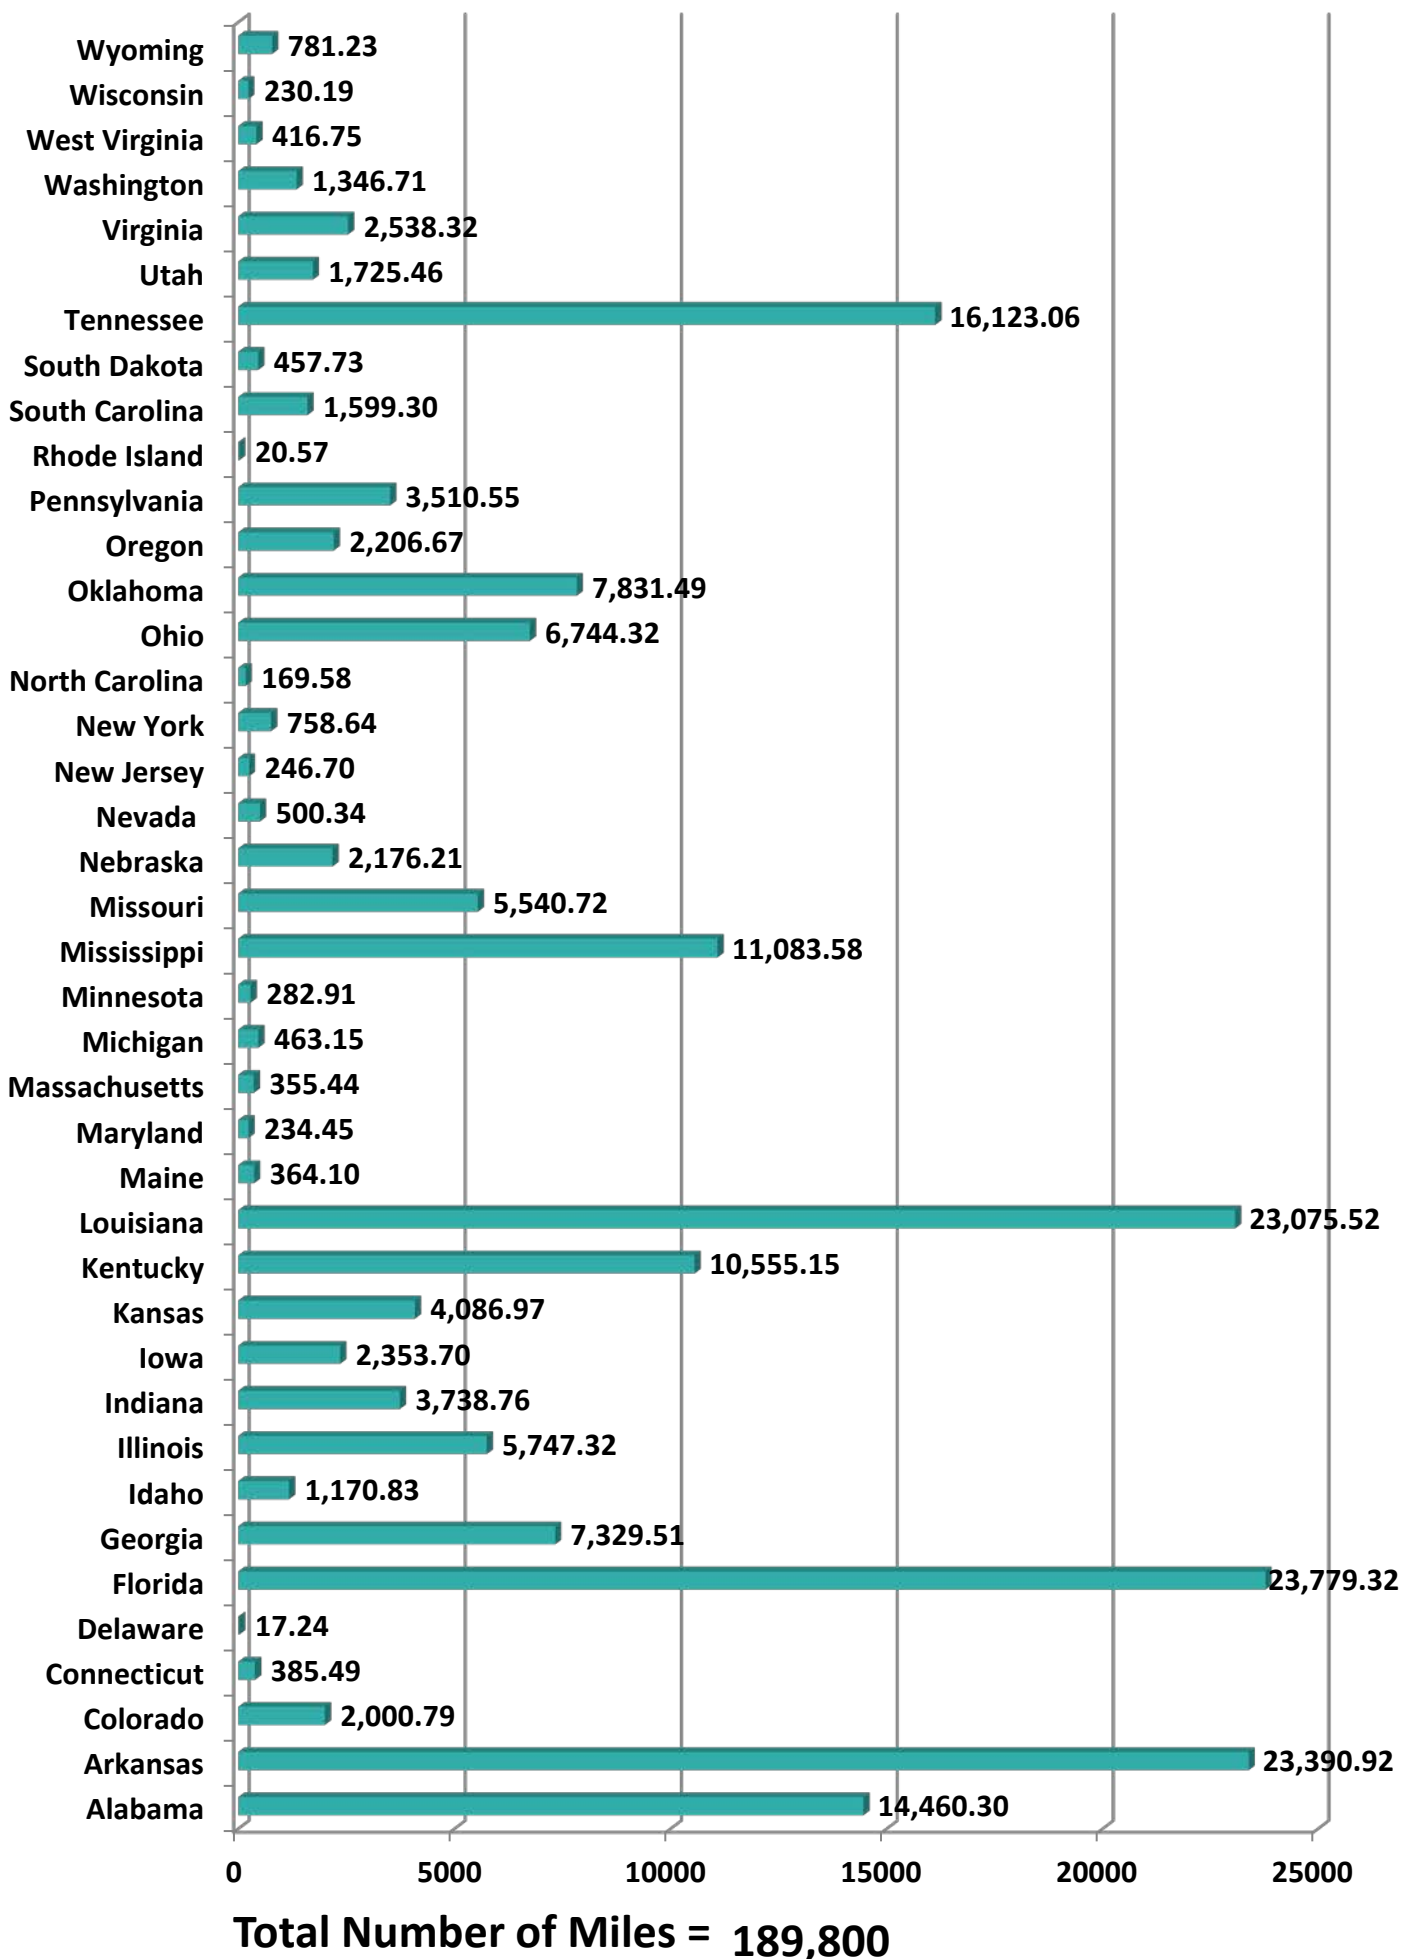

RAM TRUCKING	5
GCC TRANSPORTE SA DE CV	4865
SERGIO TRISTAN MADONALDO DBA TRISTAN TRANSPORT	60
TRANSPORTATION AND CARGO SOLUTIONS	1
TRANSPORTES MONTEBLANCO	287
<b>Total Number of Crossings</b>	<b>18,527</b>

\*Aggregate Data thru May 4, 2014

Southern Border States	Number of Miles
California	331,913.93
Arizona	9,455.63
New Mexico	37,729.71
Texas	533,405.10
<b>Total Southern Border States Miles</b>	<b>912,504</b>

## Non-Border States Miles

\*Aggregate Data thru May 4, 2014

Non- Border States Miles	Number of Miles
Alabama	14,460.30
Arkansas	23,390.92
Colorado	2,000.79

Connecticut	385.49
Delaware	17.24
Florida	23,779.32
Georgia	7,329.51
Idaho	1,170.83
Illinois	5,747.32
Indiana	3,738.76
Iowa	2,353.70
Kansas	4,086.97
Kentucky	10,555.15
Louisiana	23,075.52
Maine	364.10
Maryland	234.45
Massachusetts	355.44
Michigan	463.15
Minnesota	282.91
Mississippi	11,083.58
Missouri	5,540.72
Nebraska	2,176.21
Nevada	500.34
New Jersey	246.70
New York	758.64
North Carolina	169.58
Ohio	6,744.32
Oklahoma	7,831.49
Oregon	2,206.67
Pennsylvania	3,510.55
Rhode Island	20.57
South Carolina	1,599.30
South Dakota	457.73
Tennessee	16,123.06
Utah	1,725.46
Virginia	2,538.32
Washington	1,346.71
West Virginia	416.75
Wisconsin	230.19

Wyoming	781.23
<b>Total Non-Border States Miles</b>	<b>189,800</b>

\*Aggregate Data thru May 4, 2014

Crossings Locations	
Eagle Pass, TX	33
Calexico, CA	4
Colombia	44
Laredo WTB, TX	544
Otay Mesa, CA	12602
Santa Teresa, NM	1838
Tecate, CA	434
Ysleta, TX	3028