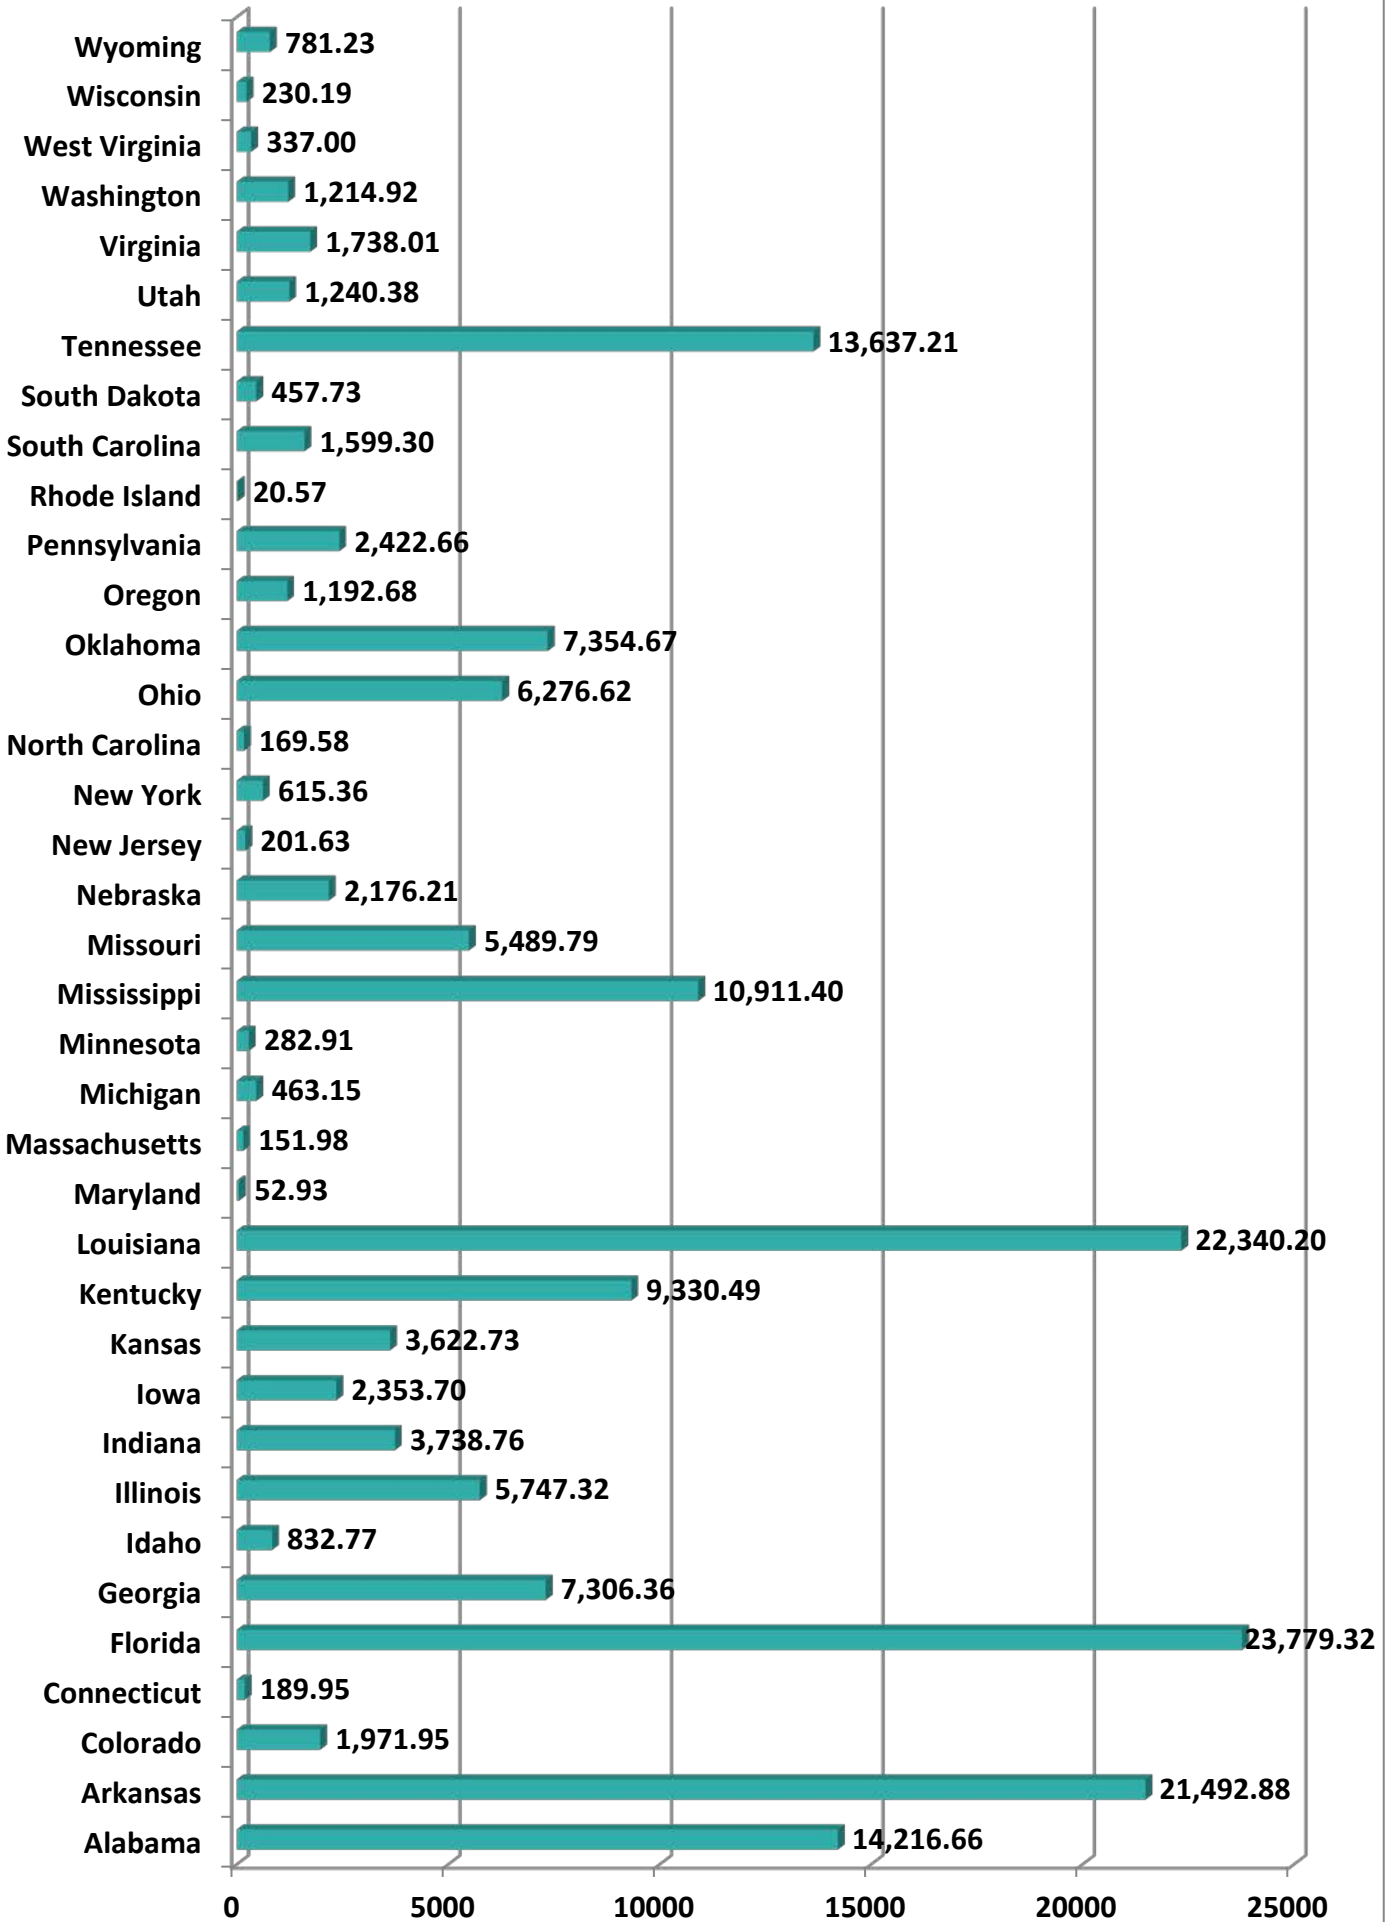

Transportes Monteblanco	237
Total Number of Inspections	4,695

*Aggregate Data thru March 30, 2014

Carrier Name	Number of Crossings
TRANSPORTES OLYMPIC	249
MOISES ALVAREZ PEREZ	8
BAJA EXPRESS TRANSPORTES SA DE CV	242
TRANSPORTES DEL VALLE DE GUADALUPE SA DE CV	405
SERVICIOS REFRIGERADOS INTERNACIONALES SA DE CV	117
HIGIENICOS Y DESECHABLES DEL BAJIO SA DE CV	9
JOSE GUADALUPE MORALES GUEVARA DBA FLETES MORALES	149
GRUPO BEHR	544
SERVICIOS DE TRANSPORTE INTERNACIONAL Y LOCAL	9937

RAM TRUCKING	5
GCC TRANSPORTE SA DE CV	4743
SERGIO TRISTAN MADONALDO DBA TRISTAN TRANSPORT	60
TRANSPORTATION AND CARGO SOLUTIONS	0
TRANSPORTES MONTEBLANCO	262
Total Number of Crossings	16,730

*Aggregate Data thru March 30, 2014

Southern Border States	Number of Miles
California	310,334.11
Arizona	7,667.87
New Mexico	35,771.72
Texas	500,757.64
Total Southern Border States Miles	854,531

Non-Border States Miles

Total Number of Miles = 175,941

*Aggregate Data thru March 30, 2014

Non- Border States Miles	Number of Miles
Alabama	14,216.66
Arkansas	21,492.88

Colorado	1,971.95
Connecticut	189.95
Florida	23,779.32
Georgia	7,306.36
Idaho	832.77
Illinois	5,747.32
Indiana	3,738.76
Iowa	2,353.70
Kansas	3,622.73
Kentucky	9,330.49
Louisiana	22,340.20
Maryland	52.93
Massachusetts	151.98
Michigan	463.15
Minnesota	282.91
Mississippi	10,911.40
Missouri	5,489.79
Nebraska	2,176.21
New Jersey	201.63
New York	615.36
North Carolina	169.58
Ohio	6,276.62
Oklahoma	7,354.67
Oregon	1,192.68
Pennsylvania	2,422.66
Rhode Island	20.57
South Carolina	1,599.30
South Dakota	457.73
Tennessee	13,637.21
Utah	1,240.38
Virginia	1,738.01
Washington	1,214.92
West Virginia	337.00
Wisconsin	230.19
Wyoming	781.23
Total Non-Border States Miles	175,941