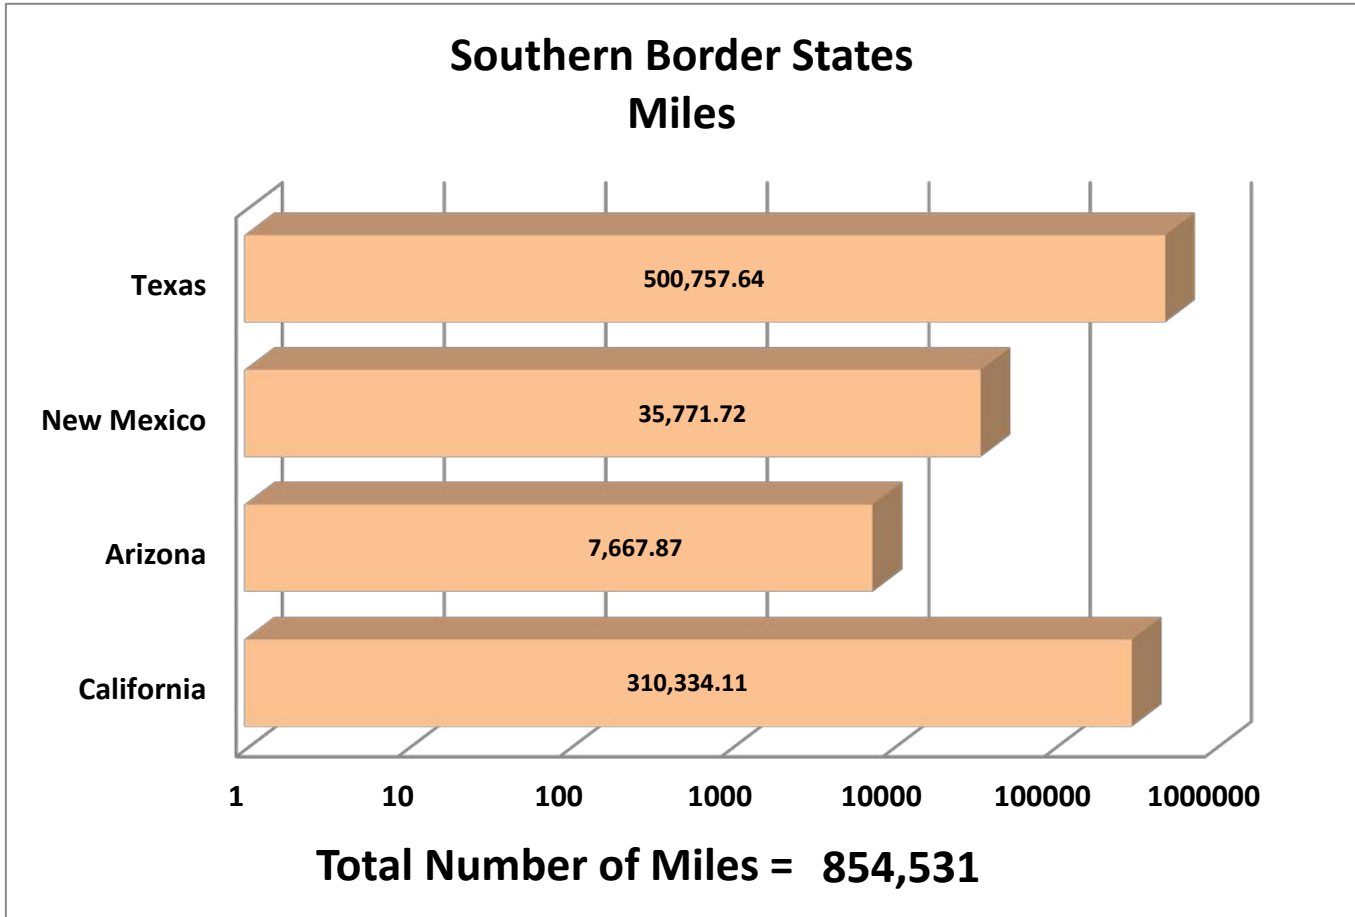

RAM TRUCKING	5
GCC TRANSPORTE SA DE CV	4743
SERGIO TRISTAN MADONALDO DBA TRISTAN TRANSPORT	60
TRANSPORTATION AND CARGO SOLUTIONS	0
TRANSPORTES MONTEBLANCO	262
Total Number of Crossings	16,730

*Aggregate Data thru March 30, 2014

Southern Border States	Number of Miles
California	310,334.11
Arizona	7,667.87
New Mexico	35,771.72
Texas	500,757.64
Total Southern Border States Miles	854,531

Non-Border States Miles

Total Number of Miles = 175,941

*Aggregate Data thru March 30, 2014

Non- Border States Miles	Number of Miles
Alabama	14,216.66
Arkansas	21,492.88

Colorado	1,971.95
Connecticut	189.95
Florida	23,779.32
Georgia	7,306.36
Idaho	832.77
Illinois	5,747.32
Indiana	3,738.76
Iowa	2,353.70
Kansas	3,622.73
Kentucky	9,330.49
Louisiana	22,340.20
Maryland	52.93
Massachusetts	151.98
Michigan	463.15
Minnesota	282.91
Mississippi	10,911.40
Missouri	5,489.79
Nebraska	2,176.21
New Jersey	201.63
New York	615.36
North Carolina	169.58
Ohio	6,276.62
Oklahoma	7,354.67
Oregon	1,192.68
Pennsylvania	2,422.66
Rhode Island	20.57
South Carolina	1,599.30
South Dakota	457.73
Tennessee	13,637.21
Utah	1,240.38
Virginia	1,738.01
Washington	1,214.92
West Virginia	337.00
Wisconsin	230.19
Wyoming	781.23
Total Non-Border States Miles	175,941

Crossing Locations

*Aggregate Data thru March 30, 2014

Crossings Locations	
Eagle Pass, TX	33
Calexico, CA	4
Colombia	42
Laredo WTB, TX	501
Otay Mesa, CA	11,003
Santa Teresa, NM	1,794
Tecate, CA	404
Ysleta, TX	2,949