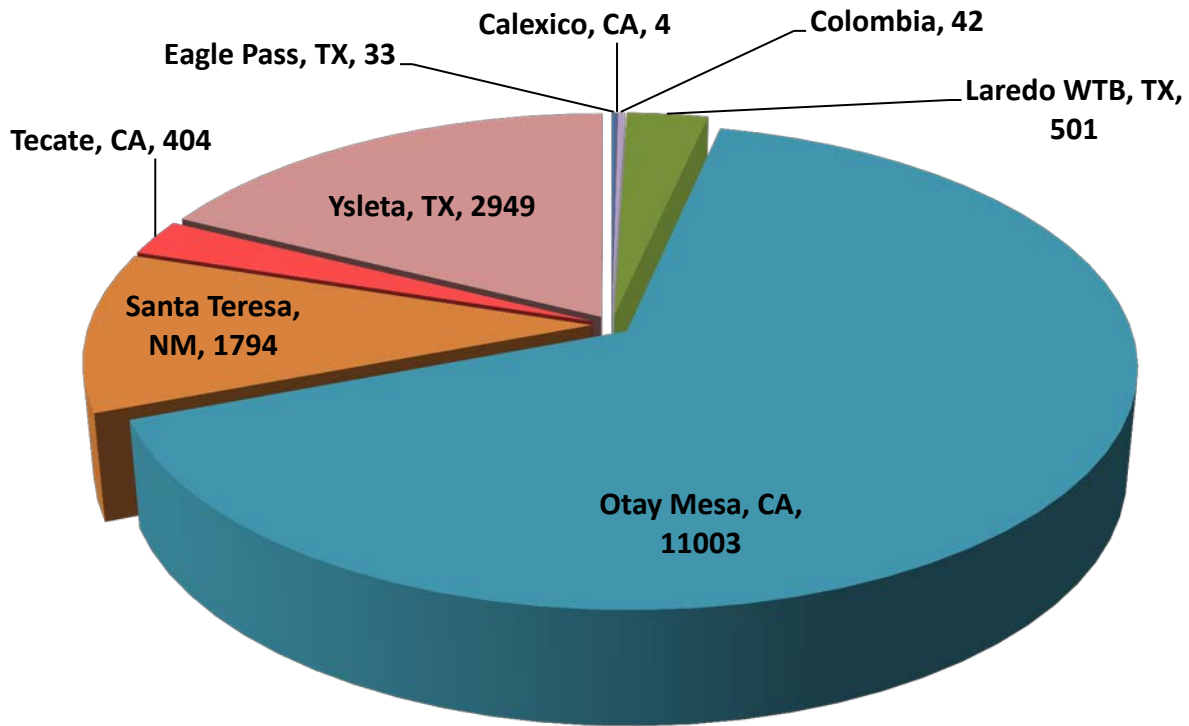

RAM TRUCKING	5
GCC TRANSPORTE SA DE CV	4743
SERGIO TRISTAN MADONALDO DBA TRISTAN TRANSPORT	60
TRANSPORTATION AND CARGO SOLUTIONS	0
TRANSPORTES MONTEBLANCO	262
Total Number of Crossings	16,730

*Aggregate Data thru March 30, 2014

Southern Border States	Number of Miles
California	310,334.11
Arizona	7,667.87
New Mexico	35,771.72
Texas	500,757.64
Total Southern Border States Miles	854,531

Non-Border States Miles

Total Number of Miles = 175,941

*Aggregate Data thru March 30, 2014

Non- Border States Miles	Number of Miles
Alabama	14,216.66
Arkansas	21,492.88

Colorado	1,971.95
Connecticut	189.95
Florida	23,779.32
Georgia	7,306.36
Idaho	832.77
Illinois	5,747.32
Indiana	3,738.76
Iowa	2,353.70
Kansas	3,622.73
Kentucky	9,330.49
Louisiana	22,340.20
Maryland	52.93
Massachusetts	151.98
Michigan	463.15
Minnesota	282.91
Mississippi	10,911.40
Missouri	5,489.79
Nebraska	2,176.21
New Jersey	201.63
New York	615.36
North Carolina	169.58
Ohio	6,276.62
Oklahoma	7,354.67
Oregon	1,192.68
Pennsylvania	2,422.66
Rhode Island	20.57
South Carolina	1,599.30
South Dakota	457.73
Tennessee	13,637.21
Utah	1,240.38
Virginia	1,738.01
Washington	1,214.92
West Virginia	337.00
Wisconsin	230.19
Wyoming	781.23
Total Non-Border States Miles	175,941

Crossing Locations

*Aggregate Data thru March 30, 2014

Crossings Locations	
Eagle Pass, TX	33
Calexico, CA	4
Colombia	42
Laredo WTB, TX	501
Otay Mesa, CA	11,003
Santa Teresa, NM	1,794
Tecate, CA	404
Ysleta, TX	2,949