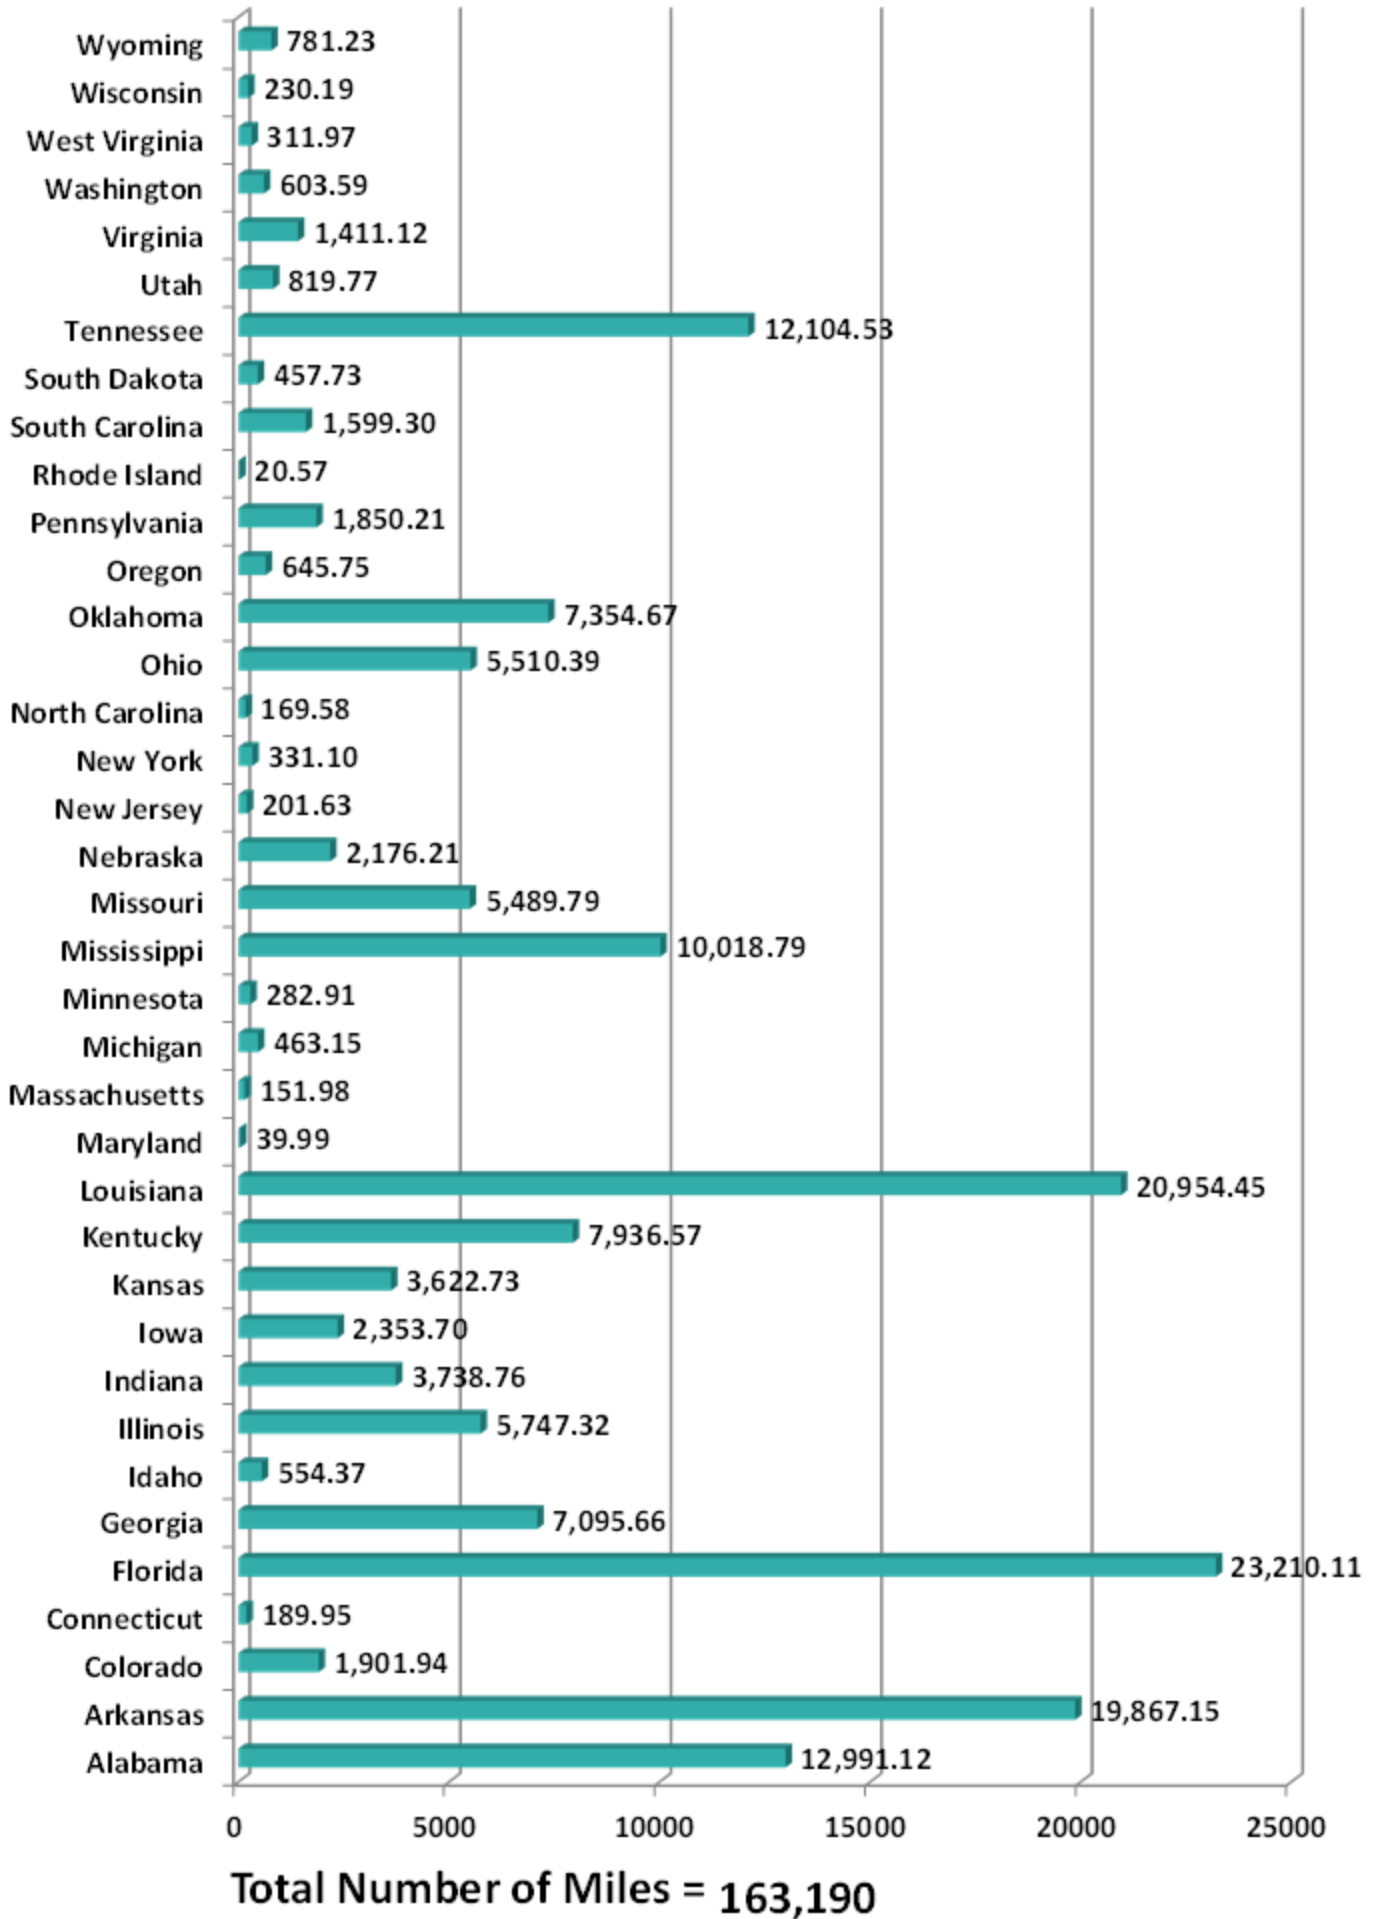

***Aggregate Data thru March 2, 2014**

Carrier Name	Number of Crossings
TRANSPORTES OLYMPIC	232
MOISES ALVAREZ PEREZ	8
BAJA EXPRESS TRANSPORTES SA DE CV	233
TRANSPORTES DEL VALLE DE GUADALUPE SA DE CV	385
SERVICIOS REFRIGERADOS INTERNACIONALES SA DE CV	116
HIGIENICOS Y DESECHABLES DEL BAJIO SA DE CV	9
JOSE GUADALUPE MORALES GUEVARA DBA FLETES MORALES	145
GRUPO BEHR	540
SERVICIOS DE TRANSPORTE INTERNACIONAL Y LOCAL	8342
RAM TRUCKING	5
GCC TRANSPORTE SA DE CV	4613
SERGIO TRISTAN MADONALDO DBA TRISTAN TRANSPORT	60
TRANSPORTATION AND CARGO SOLUTIONS	0
TRANSPORTES MONTEBLANCO	242
Total Number of Crossings	14,930

Southern Border States Miles

*Aggregate Data thru March 2, 2014

Southern Border States	Number of Miles
California	291,021.30
Arizona	6,463.00
New Mexico	33,752.28
Texas	466,570.29
Total Southern Border States Miles	797,807

Non-Border States Miles

*Aggregate Data thru March 2, 2014

Non- Border States Miles	Number of Miles
Alabama	12,991.12
Arkansas	19,867.15
Colorado	1,901.94
Connecticut	189.95
Florida	23,210.11

Non- Border States Miles	Number of Miles
Georgia	7,095.66
Idaho	554.37
Illinois	5,747.32
Indiana	3,738.76
Iowa	2,353.70
Kansas	3,622.73
Kentucky	7,936.57
Louisiana	20,954.45
Maryland	39.99
Massachusetts	151.98
Michigan	463.15
Minnesota	282.91
Mississippi	10,018.79
Missouri	5,489.79
Nebraska	2,176.21
New Jersey	201.63
New York	331.10
North Carolina	169.58
Ohio	5,510.39
Oklahoma	7,354.67
Oregon	645.75
Pennsylvania	1,850.21
Rhode Island	20.57
South Carolina	1,599.30
South Dakota	457.73
Tennessee	12,104.53
Utah	819.77
Virginia	1,411.12
Washington	603.59
West Virginia	311.97
Wisconsin	230.19
Wyoming	781.23
Total Non-Border States Miles	163,190

Crossing Locations

*Aggregate Data thru March 2, 2014

Crossings Locations	
Eagle Pass, TX	33
Calexico, CA	4
Colombia	38
Laredo WTB, TX	468
Otay Mesa, CA	9390
Santa Teresa, NM	1753
Tecate, CA	384
Ysleta, TX	2860