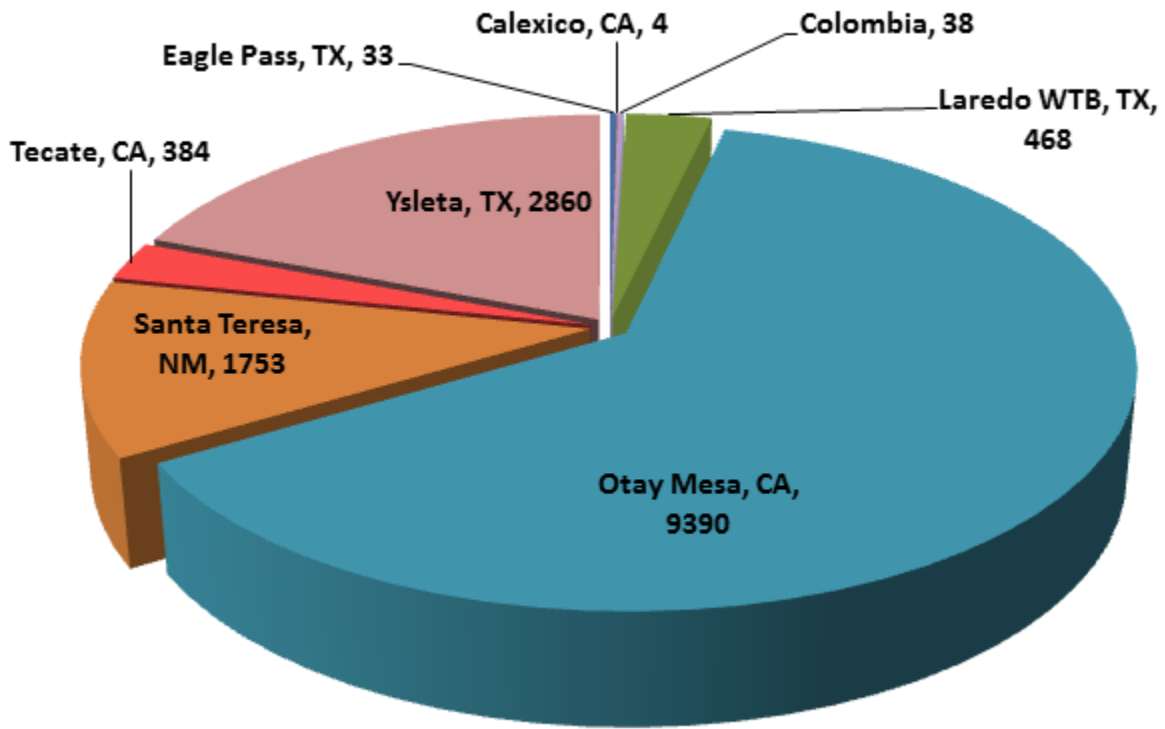

***Aggregate Data thru March 2, 2014**

Carrier Name	Number of Crossings
TRANSPORTES OLYMPIC	232
MOISES ALVAREZ PEREZ	8
BAJA EXPRESS TRANSPORTES SA DE CV	233
TRANSPORTES DEL VALLE DE GUADALUPE SA DE CV	385
SERVICIOS REFRIGERADOS INTERNACIONALES SA DE CV	116
HIGIENICOS Y DESECHABLES DEL BAJIO SA DE CV	9
JOSE GUADALUPE MORALES GUEVARA DBA FLETES MORALES	145
GRUPO BEHR	540
SERVICIOS DE TRANSPORTE INTERNACIONAL Y LOCAL	8342
RAM TRUCKING	5
GCC TRANSPORTE SA DE CV	4613
SERGIO TRISTAN MADONALDO DBA TRISTAN TRANSPORT	60
TRANSPORTATION AND CARGO SOLUTIONS	0
TRANSPORTES MONTEBLANCO	242
Total Number of Crossings	14,930

Southern Border States Miles

*Aggregate Data thru March 2, 2014

Southern Border States	Number of Miles
California	291,021.30
Arizona	6,463.00
New Mexico	33,752.28
Texas	466,570.29
Total Southern Border States Miles	797,807

Non-Border States Miles

*Aggregate Data thru March 2, 2014

Non- Border States Miles	Number of Miles
Alabama	12,991.12
Arkansas	19,867.15
Colorado	1,901.94
Connecticut	189.95
Florida	23,210.11

Non- Border States Miles	Number of Miles
Georgia	7,095.66
Idaho	554.37
Illinois	5,747.32
Indiana	3,738.76
Iowa	2,353.70
Kansas	3,622.73
Kentucky	7,936.57
Louisiana	20,954.45
Maryland	39.99
Massachusetts	151.98
Michigan	463.15
Minnesota	282.91
Mississippi	10,018.79
Missouri	5,489.79
Nebraska	2,176.21
New Jersey	201.63
New York	331.10
North Carolina	169.58
Ohio	5,510.39
Oklahoma	7,354.67
Oregon	645.75
Pennsylvania	1,850.21
Rhode Island	20.57
South Carolina	1,599.30
South Dakota	457.73
Tennessee	12,104.53
Utah	819.77
Virginia	1,411.12
Washington	603.59
West Virginia	311.97
Wisconsin	230.19
Wyoming	781.23
Total Non-Border States Miles	163,190

Crossing Locations

*Aggregate Data thru March 2, 2014

Crossings Locations	
Eagle Pass, TX	33
Calexico, CA	4
Colombia	38
Laredo WTB, TX	468
Otay Mesa, CA	9390
Santa Teresa, NM	1753
Tecate, CA	384
Ysleta, TX	2860