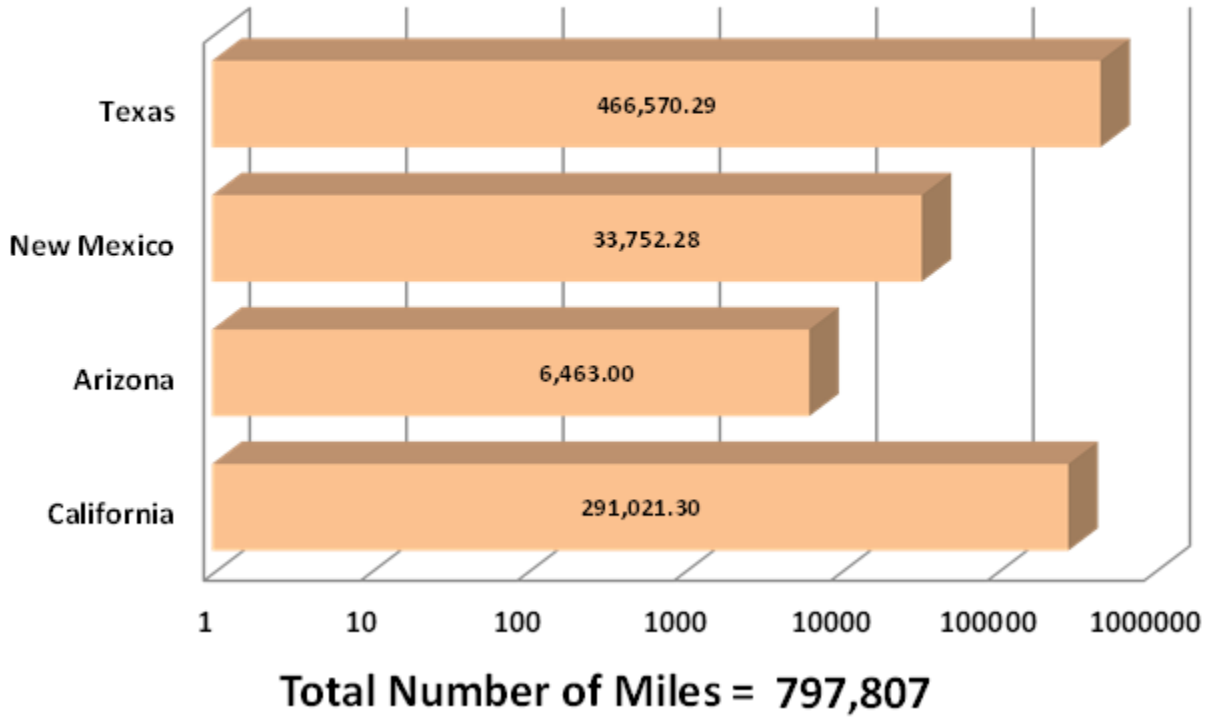

***Aggregate Data thru March 2, 2014**

Carrier Name	Number of Crossings
TRANSPORTES OLYMPIC	232
MOISES ALVAREZ PEREZ	8
BAJA EXPRESS TRANSPORTES SA DE CV	233
TRANSPORTES DEL VALLE DE GUADALUPE SA DE CV	385
SERVICIOS REFRIGERADOS INTERNACIONALES SA DE CV	116
HIGIENICOS Y DESECHABLES DEL BAJIO SA DE CV	9
JOSE GUADALUPE MORALES GUEVARA DBA FLETES MORALES	145
GRUPO BEHR	540
SERVICIOS DE TRANSPORTE INTERNACIONAL Y LOCAL	8342
RAM TRUCKING	5
GCC TRANSPORTE SA DE CV	4613
SERGIO TRISTAN MADONALDO DBA TRISTAN TRANSPORT	60
TRANSPORTATION AND CARGO SOLUTIONS	0
TRANSPORTES MONTEBLANCO	242
Total Number of Crossings	14,930

Southern Border States Miles

*Aggregate Data thru March 2, 2014

Southern Border States	Number of Miles
California	291,021.30
Arizona	6,463.00
New Mexico	33,752.28
Texas	466,570.29
Total Southern Border States Miles	797,807

Non-Border States Miles

*Aggregate Data thru March 2, 2014

Non- Border States Miles	Number of Miles
Alabama	12,991.12
Arkansas	19,867.15
Colorado	1,901.94
Connecticut	189.95
Florida	23,210.11

Non- Border States Miles	Number of Miles
Georgia	7,095.66
Idaho	554.37
Illinois	5,747.32
Indiana	3,738.76
Iowa	2,353.70
Kansas	3,622.73
Kentucky	7,936.57
Louisiana	20,954.45
Maryland	39.99
Massachusetts	151.98
Michigan	463.15
Minnesota	282.91
Mississippi	10,018.79
Missouri	5,489.79
Nebraska	2,176.21
New Jersey	201.63
New York	331.10
North Carolina	169.58
Ohio	5,510.39
Oklahoma	7,354.67
Oregon	645.75
Pennsylvania	1,850.21
Rhode Island	20.57
South Carolina	1,599.30
South Dakota	457.73
Tennessee	12,104.53
Utah	819.77
Virginia	1,411.12
Washington	603.59
West Virginia	311.97
Wisconsin	230.19
Wyoming	781.23
Total Non-Border States Miles	163,190